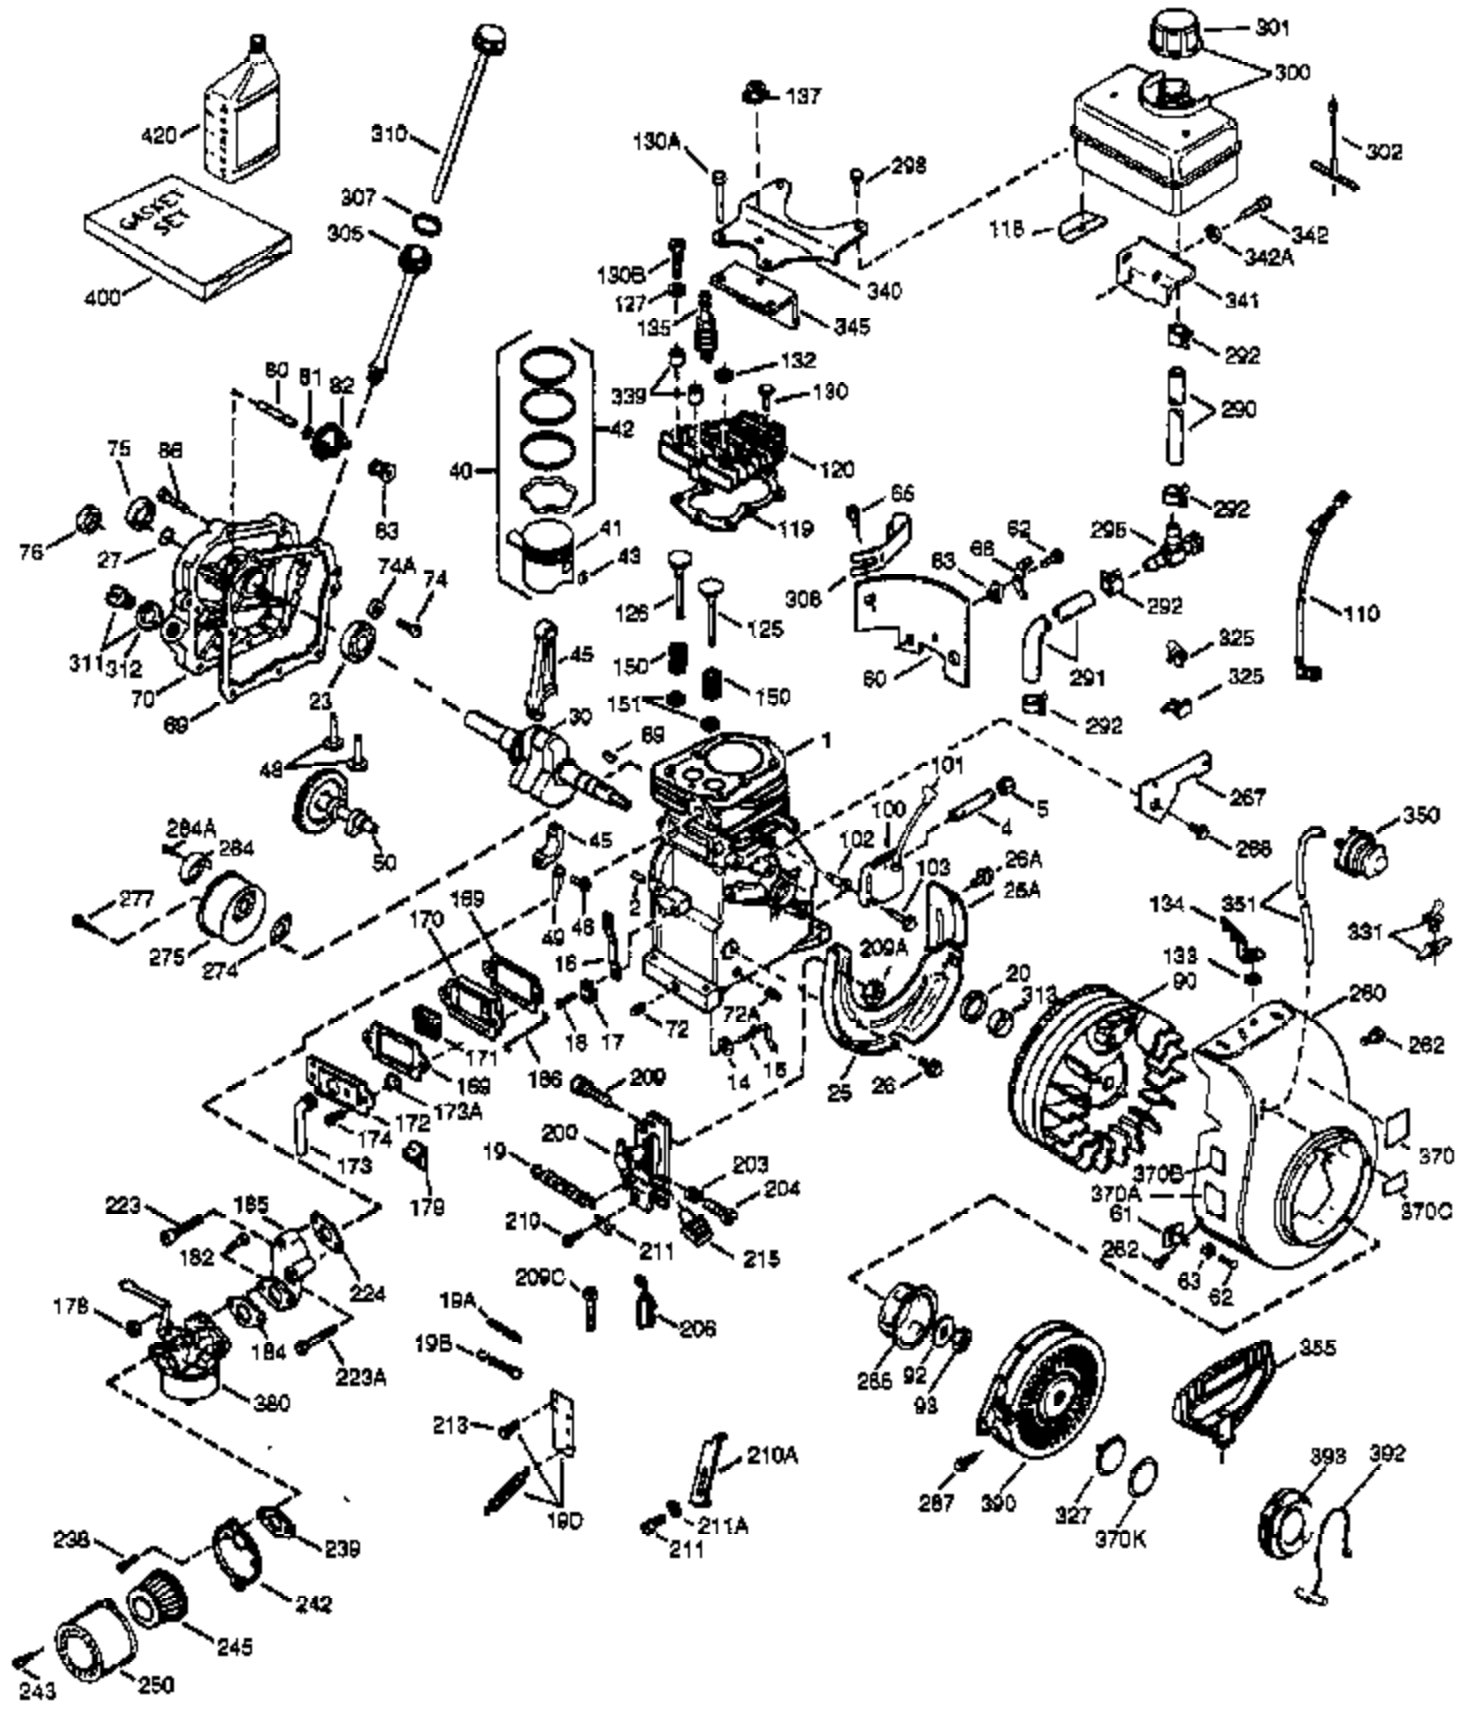

ILLUSTRATION SHOWS TYPICAL PARTS ONLY. ORDER BY PART NUMBER. PARTS NOT LISTED ARE SUPPLIED BY OEM.

VIEW 1 OF 2

Ref #	Part Number	Qty	Description
1	34708A	1	Cylinder (Incl. 2, 20 & 72)
2	26727	2	Dowel Pin
14	28277	1	Washer
15	31334	1	Governor Rod
16	31510	1	Governor Lever
17	31335	1	Governor Lever Clamp
18	650548	1	Screw, 8-32 x 5/16"
19	31426	1	Extension Spring
20	32600	1	Oil Seal
25	33342	1	Blower Housing Baffle
25A	35883	1	Baffle Extension
26	650802	2	Screw, 1/4-20 x 5/8"
26A	650926	1	Screw, 8-32 x 21/64"
30	34730	1	Crankshaft
40	34514	1	Piston, Pin & Ring Set (Std.)
40	34515	1	Piston, Pin & Ring Set (.010" OS)
40	34516	1	Piston, Pin & Ring Set (.020" OS)
41	32538B	1	Piston & Pin Ass'y. (Std.) (Incl. 43)
41	32548B	1	Piston & Pin Ass'y. (.010" OS) (Incl. 43)
41	32549B	1	Piston & Pin Ass'y. (.020" OS) (Incl. 43)
42	28986	1	Ring Set (Std.)
42	28987	1	Ring Set (.010" OS)
42	28988	1	Ring Set (.020" OS)
43	20381	2	Piston Pin Retaining Ring
45	30963B	1	Connecting Rod Ass'y. (Incl. 46 & 49)
46	32610A	2	Connecting Rod Bolt
48	27241	2	Valve Lifter
49	28594	1	Oil Dipper
50	33149A	1	Camshaft (BCR)
60	29745	1	Blower Housing Extension
65	650128	1	Screw, 10-24 x 1/2"
69	27677A	1	* Cylinder Cover Gasket
70	35863A	1	Cylinder Cover (Incl. 75 thru 83, 311 & 312)
72	27642	2	Oil Drain Plug
75	26208	1	Oil Seal
80	30574A	1	Governor Shaft
81	30590A	1	Washer
82	30591	1	Governor Gear Ass'y. (Incl. 81)
83	30588A	1	Governor Spool
86	650488	7	Screw, 1/4-20 x 1-1/4"
89	610961	1	Flywheel Key
90	611080	1	Flywheel
92	650815	1	Belleville Washer
93	650816	1	Flywheel Nut
100	34443A	1	Solid State Ignition
102	650872	2	Stud
103	650814	2	Screw, Torx T-15, 10-24 x 1
110	35182	1	Ground Wire
119	29953C	1	* Cylinder Head Gasket
120	30579A	1	Cylinder Head (Incl. 130)
125	29313C	1	Exhaust Valve (Std.) (Incl. 151)
125	29315C	1	Exhaust Valve (1/32" OS) (Incl. 151)
126	29314B	1	Intake Valve (Std.) (Incl. 151)
126	29315C	1	Intake Valve (1/32" OS) (Incl. 151)
130	650694A	5	Screw, 5/16-18 x 2"
131	6021A	3	Screw, 5/16-18 x 1-1/2"
135	33636	1	Resistor Spark Plug (RJ17LM)
150	31672	2	Valve Spring