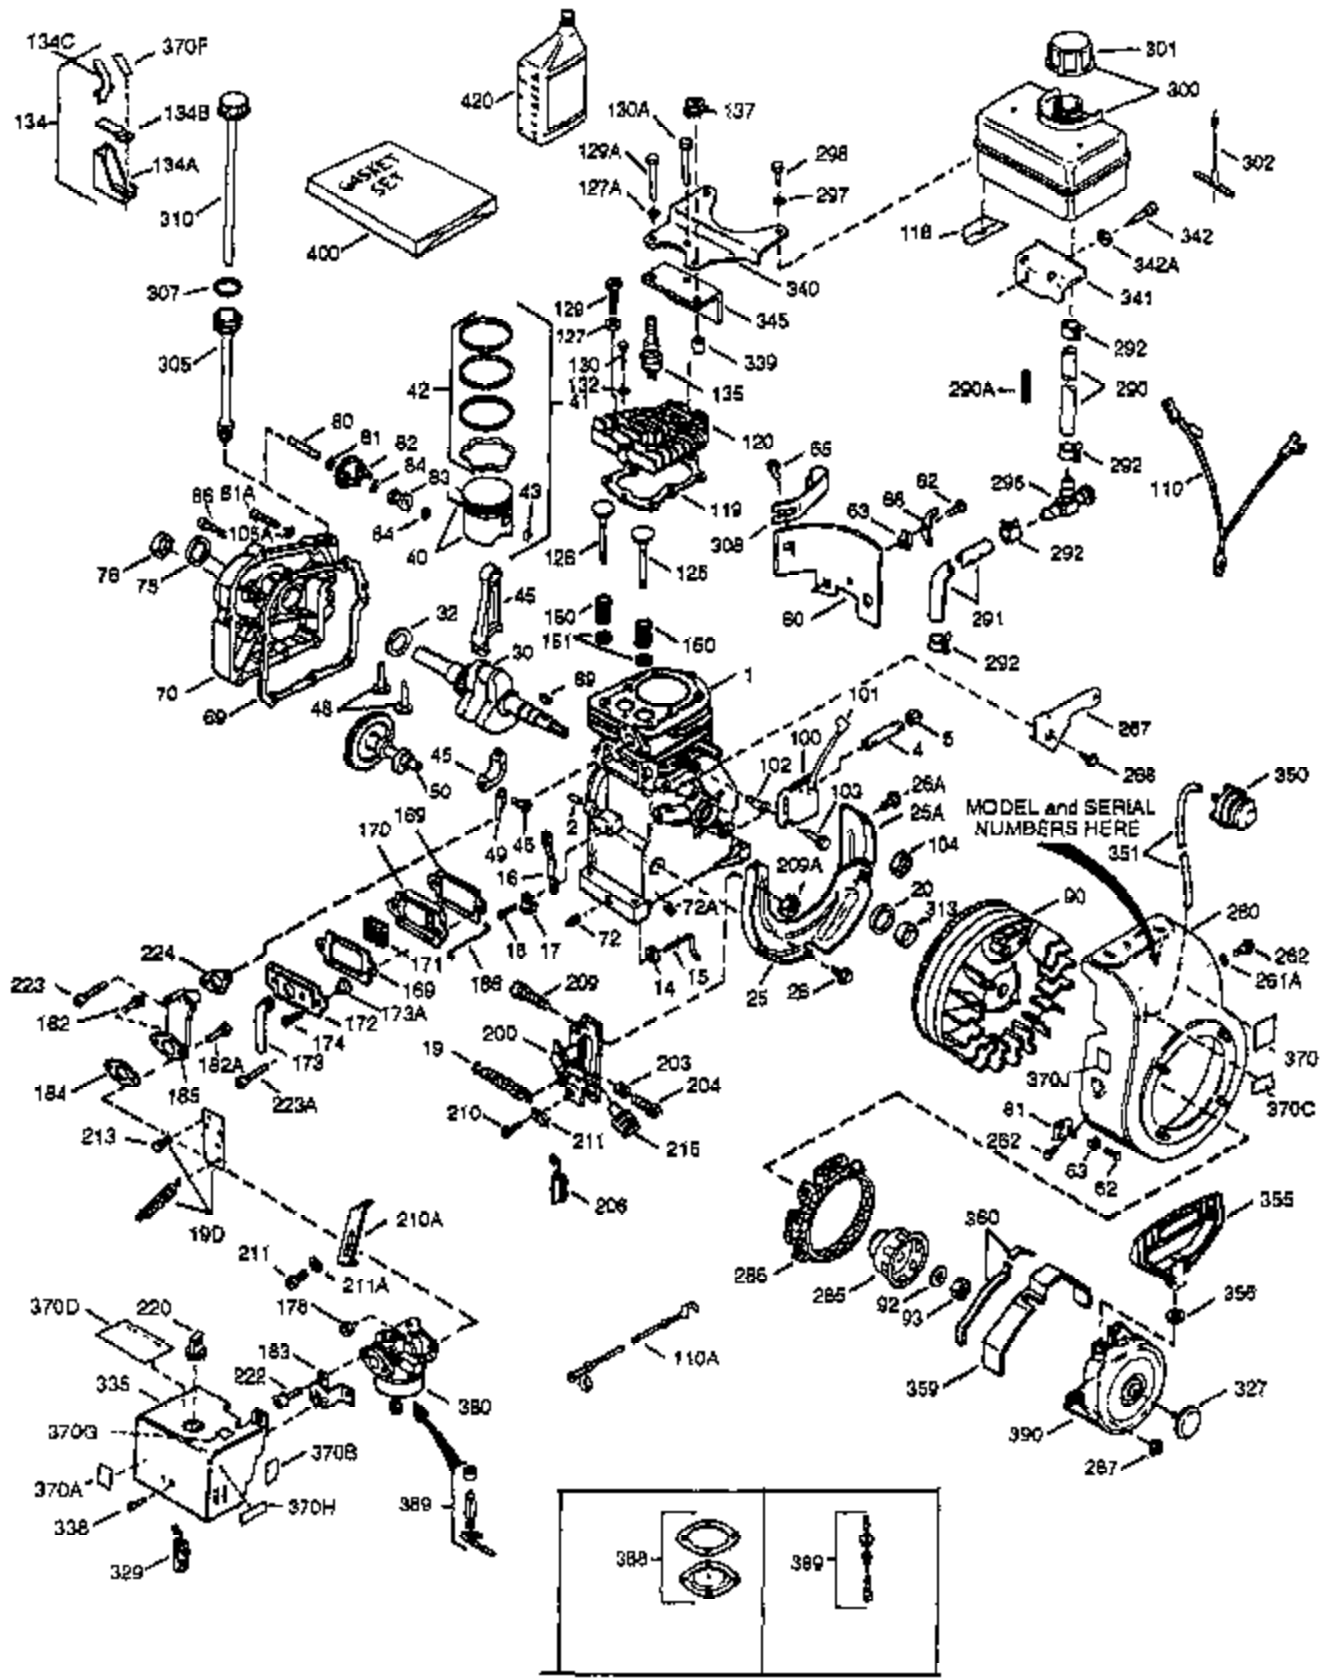

ILLUSTRATION SHOWS TYPICAL PARTS ONLY. ORDER BY PART NUMBER. PARTS NOT LISTED ARE SUPPLIED BY OEM

Ref #	Part Number	Qty	Description
1	34755A	1	Cylinder (Incl. 2, 20 & 72)
2	26727	2	Dowel Pin
14	28277	1	Washer
15	31334	1	Governor Rod
16	31510	1	Governor Lever
17	31335	1	Governor Lever Clamp
18	650548	1	Screw, 8-32 x 5/16"
19	31426	1	Extension Spring
20	32600	1	Oil Seal
25	33342	1	Blower Housing Baffle
25A	35883	1	Baffle Extension
26	650561	2	Screw, 1/4-20 x 5/8"
26A	650884	1	Screw, 8-32 x 1/2"
30	34727	1	Crankshaft
40	34514	1	Piston, Pin & Ring Set (Std.)
40	34515	1	Piston, Pin & Ring Set (.010" OS)
40	34516	1	Piston, Pin & Ring Set (.020" OS)
41	32538B	1	Piston & Pin Ass'y. (Std.) (Incl. 43)
41	32548B	1	Piston & Pin Ass'y. (.010" OS) (Incl. 43)
41	32549B	1	Piston & Pin Ass'y. (.020" OS) (Incl. 43)
42	28986	1	Ring Set (Std.)
42	28987	1	Ring Set (.010" OS)
42	28988	1	Ring Set (.020" OS)
43	20381	2	Piston Pin Retaining Ring
45	30963B	1	Connecting Rod Ass'y. (Incl. 46 & 49)
46	32610A	2	Connecting Rod Bolt
48	27241	2	Valve Lifter
49	28594	1	Oil Dipper
50	32197A	1	Camshaft (MCR)
60	29745	1	Blower Housing Extension
65	650128	1	Screw, 10-24 x 1/2"
69	27677A	1	* Cylinder Cover Gasket
70	30756B	1	Cylinder Cover (Incl. 75, 80, 311 & 3 12)
72	27642	2	Oil Drain Plug
75	28540	1	Oil Seal
80	30574	1	Governor Shaft
81	30590A	1	Washer
82	30591	1	Governor Gear Ass'y. (Incl. 81)
83	30588A	1	Governor Spool
84	29193	2	Retaining Ring
86	650488	7	Screw, 1/4-20 x 1-1/4"
89	610961	1	Flywheel Key
90	611080	1	Flywheel
92	650815	1	Belleville Washer
93	650816	1	Flywheel Nut
100	34443A	1	Solid State Ignition
101	610118	1	Spark Plug Cover
102	650872	2	Solid State Mounting Stud
103	650814	2	Screw, Torx T-15, 10-24 x 1
110	35182	1	Ground Wire
119	29953C	1	* Cylinder Head Gasket
120	30579A	1	Cylinder Head (Incl. 130)
125	29313C	1	Exhaust Valve (Std.) (Incl. 151)
125	29315C	1	Exhaust Valve (1/32" OS) (Incl. 151)
126	29315C	1	Intake Valve (1/32" OS) (Incl. 151)
126	29314B	1	Intake Valve (Std.) (Incl. 151)
127	650691	2	Washer
129	650865	2	Screw, 5/16x18 x 2"