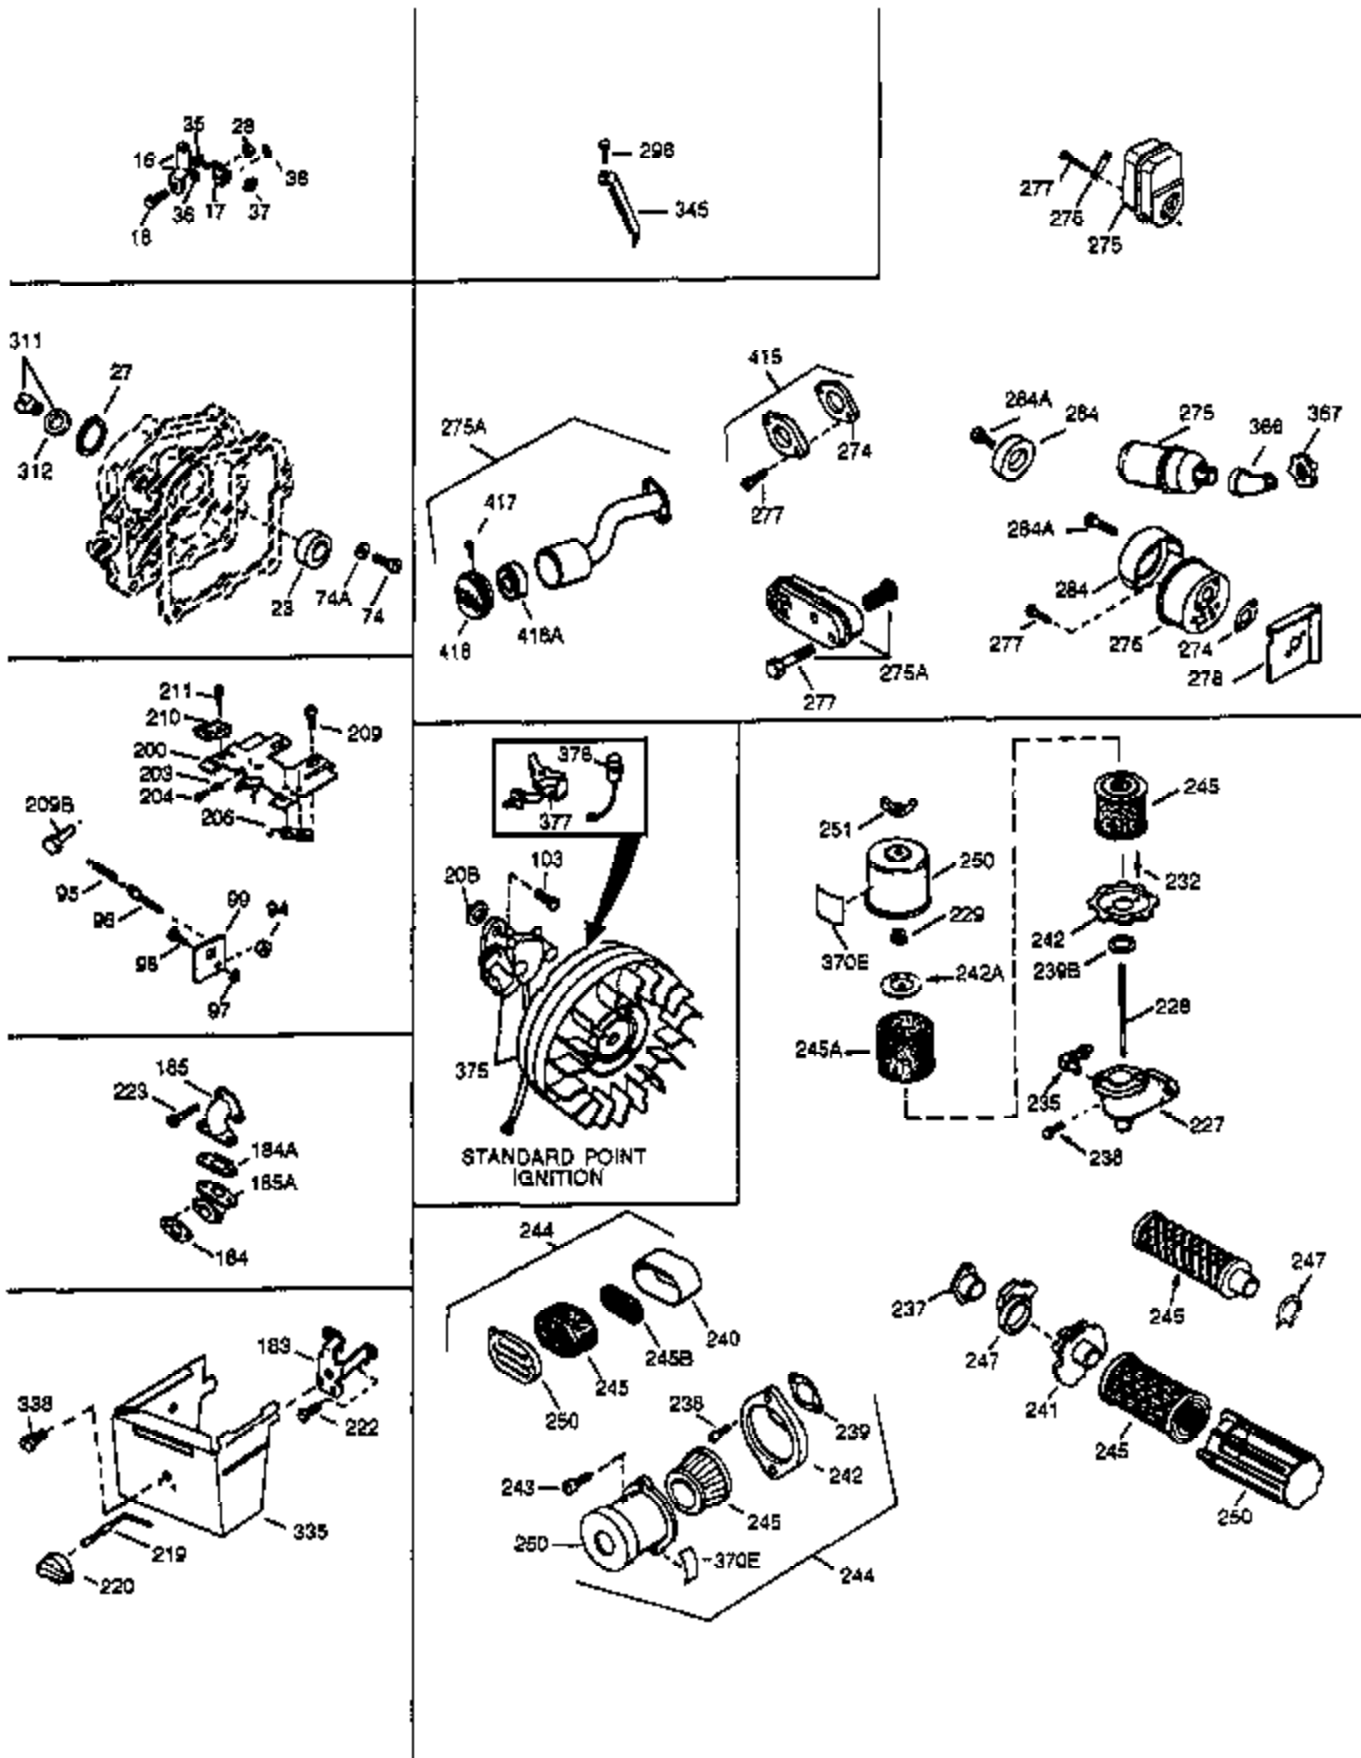

ILLUSTRATION SHOWS TYPICAL PARTS ONLY. ORDER BY PART NUMBER. PARTS NOT LISTED ARE SUPPLIED BY OEM.

Ref #	Part Number	Qty	Description
16	31510	1	Governor Lever
17	31335	1	Governor Lever Clamp
18	650548	1	Screw, 8-32 x 5/16"
23	28458	1	Ball Bearing
27	28539	1	Retaining Ring
74	30200	2	Screw, 10-24 x 9/16"
74A	28537	2	Washer
103	650814	2	Screw, Torx T-15, 10-24 x 1
131	6021A	3	Screw, 5/16-18 x 1-1/2"
184	26756	1	* Carburetor To Intake Pipe Gasket
185	28416A	1	Intake Pipe
200	33858A	1	Control Bracket (Incl.203,204,206,209 ,209A)
203	31342	1	Compression Spring
204	650549	1	Screw, 5-40 x 7/16"
206	610973	1	Terminal
223	650664	1	Screw, 1/4-20 x 1-19/32"
238	28820	2	Screw, 10-32 x 1/2"
239	27272A	1	* Air Cleaner Gasket
242	31691	1	Air Cleaner Base
243	650152	2	Screw, 8-32 x 3/8"
245	30727	1	Air Cleaner Filter
250	31715	1	Air Cleaner Cover
275	35603	1	Muffler (Incl. 277)
276	33753	1	Lock Plate
277	650795	2	Screw, 1/4-20 x 2-1/4"
311	27625	1	Oil Fill Plug (Incl. 312)
312	29673	1	* Oil Fill Plug Gasket