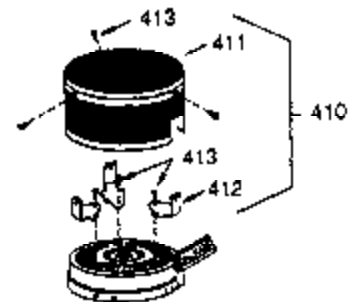

ILLUSTRATION SHOWS TYPICAL PARTS ONLY. ORDER BY PART NUMBER. PARTS NOT LISTED ARE SUPPLIED BY OEM.

Ref #	Part Number	Qty	Description
16	31510	1	Governor Lever
17	31335	1	Governor Lever Clamp
18	650548	1	Screw, 8-32 x 5/16"
23	28458	1	Ball Bearing
27	28539	1	Retaining Ring
74	30200	2	Screw, 10-24 x 9/16"
74A	28537	2	Washer
103	650814	2	Screw, Torx T-15, 10-24 x 1
131	6021A	3	Screw, 5/16-18 x 1-1/2"
184	26756	1	* Carburetor To Intake Pipe Gasket
185	28416A	1	Intake Pipe
200	33858A	1	Control Bracket (Incl.203,204,206,209 ,209A)
203	31342	1	Compression Spring
204	650549	1	Screw, 5-40 x 7/16"
206	610973	1	Terminal
223	650664	1	Screw, 1/4-20 x 1-19/32"
238	28820	2	Screw, 10-32 x 1/2"
239	27272A	1	* Air Cleaner Gasket
242	31691	1	Air Cleaner Base
243	650152	2	Screw, 8-32 x 3/8"
245	30727	1	Air Cleaner Filter
250	31715	1	Air Cleaner Cover
275	35603	1	Muffler (Incl. 277)
276	33753	1	Lock Plate
277	650795	2	Screw, 1/4-20 x 2-1/4"
311	27625	1	Oil Fill Plug (Incl. 312)
312	29673	1	* Oil Fill Plug Gasket

Ref #	Part Number	Qty	Description
90	611080	1	Flywheel
100	34443A	1	Solid State Ignition
101	610118	1	Spark Plug Cover
102	650872	2	Solid State Mounting Stud
103	650814	2	Screw, Torx T-15, 10-24 x 1
131	6021A	3	Screw, 5/16-18 x 1-1/2"
260	35585	1	Blower Housing
262	29212	2	Screw, 1/4-28 x 7/16"
287	650884	2	Screw, 8-32 x 1/2"
313	34080	1	Spacer
327	35392	1	Starter Plug
370B	35344	1	Throttle Decal
370	550223	1	Name Decal
390	590642A	1	Rewind Starter