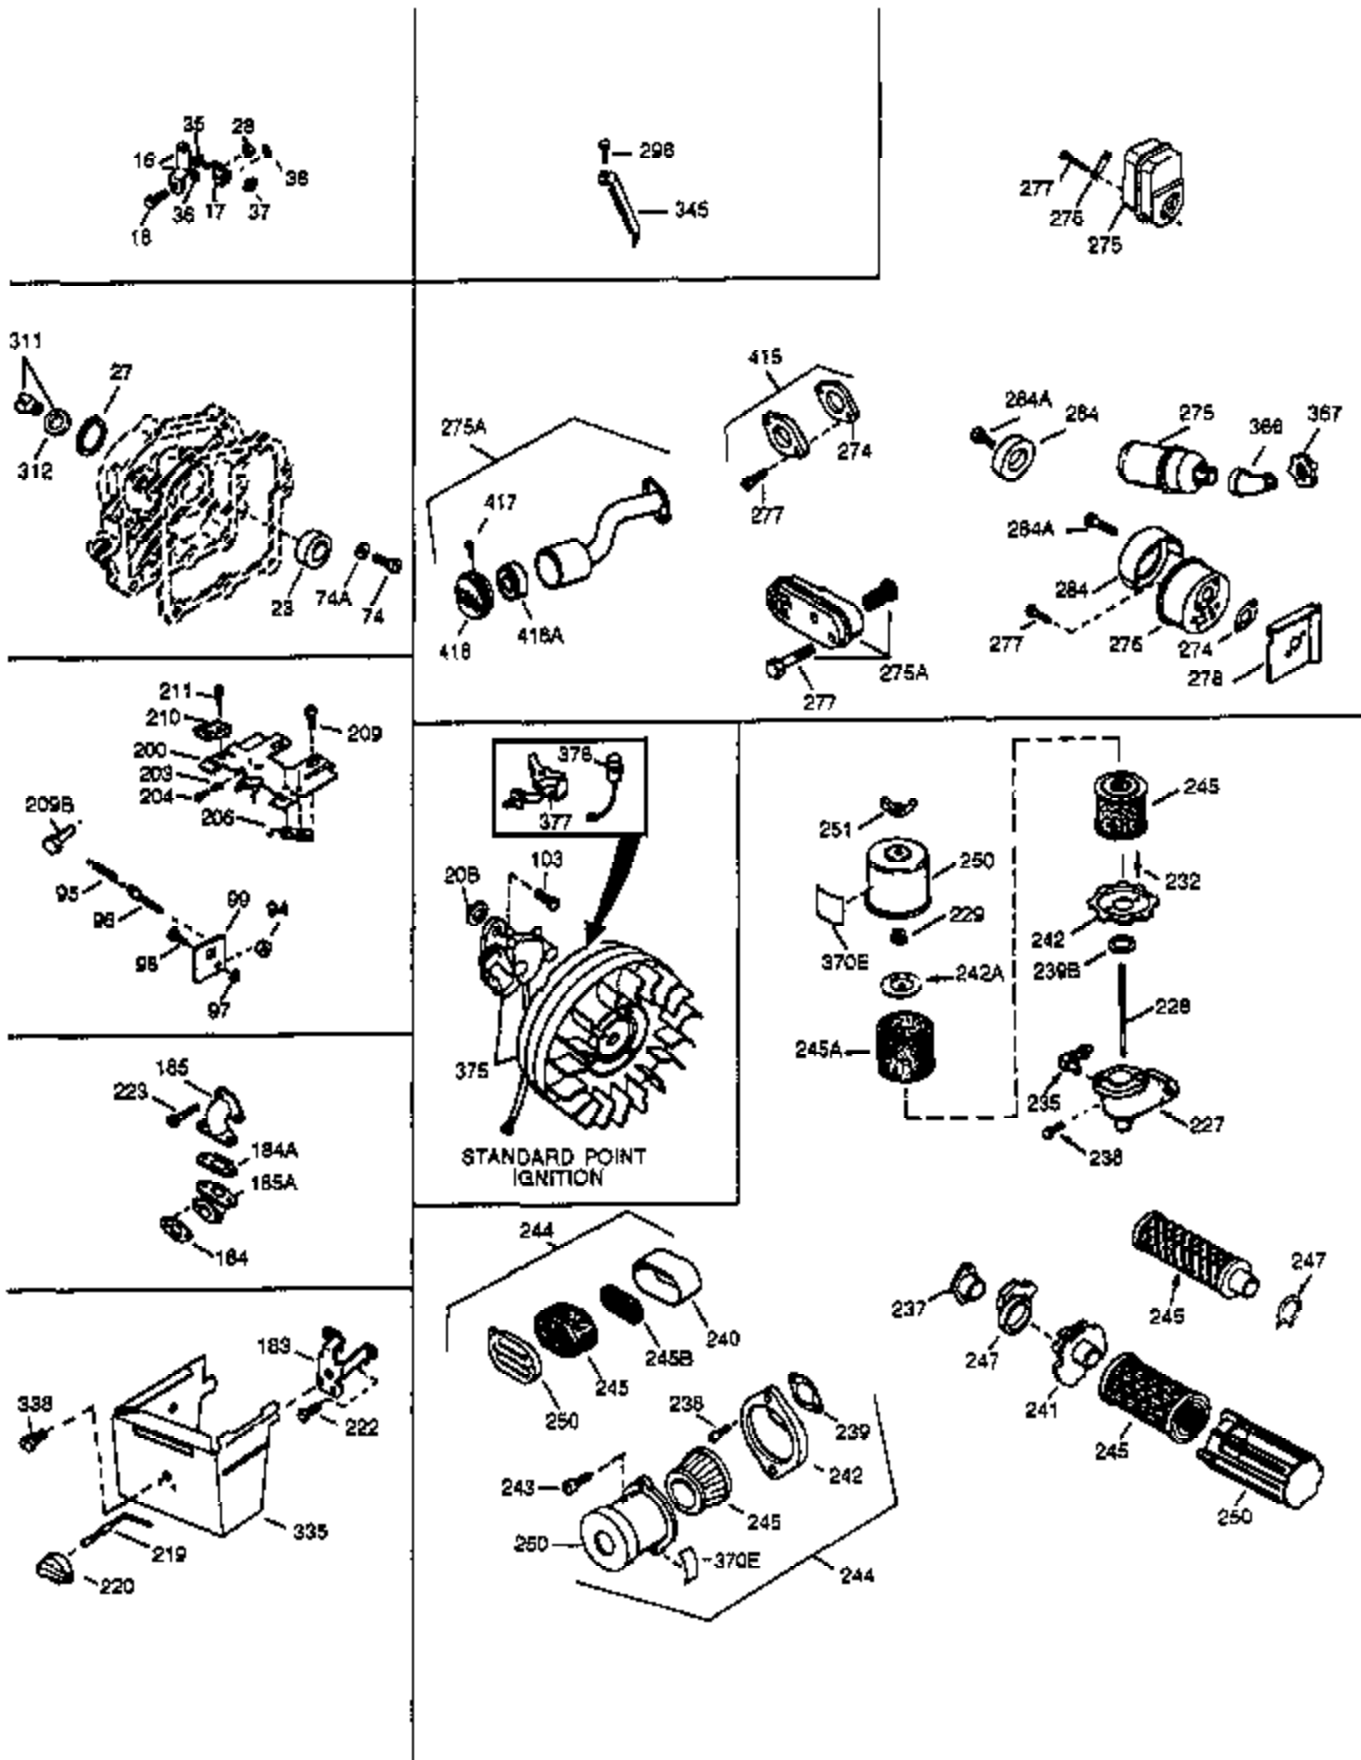

ILLUSTRATION SHOWS TYPICAL PARTS ONLY. ORDER BY PART NUMBER. PARTS NOT LISTED ARE SUPPLIED BY OEM.

Ref #	Part Number	Qty	Description
16	31510	1	Governor Lever
17	31335	1	Governor Lever Clamp
18	650548	1	Screw, 8-32 x 5/16"
103	650814	2	Screw, Torx T-15, 10-24 x 1
131	6021A	3	Screw, 5/16-18 x 1-1/2"
184	26756	1	* Carburetor To Intake Pipe Gasket
185	28416A	1	Intake Pipe
200	33879A	1	Control Bracket (Incl. 19, 203 thru 2 11)
203	31342	1	Compression Spring
204	650549	1	Screw, 5-40 x 7/16"
210	27793	1	Conduit Clip
211	28942	1	Screw, 10-32 x 3/8"
223	650664	1	Screw, 1/4-20 x 1-19/32"
238	28820	2	Screw, 10-32 x 1/2"
239	27272A	1	* Air Cleaner Gasket
242	31691	1	Air Cleaner Base
243	650152	2	Screw, 8-32 x 3/8"
245	30727	1	Air Cleaner Filter
250	31715	1	Air Cleaner Cover
275	35603	1	Muffler (Incl. 277)
276	33753	1	Lock Plate
277	650795	2	Screw, 1/4-20 x 2-1/4"
298	650665	2	Screw, 1/4-15 x 7/8"
311	27625	1	Oil Fill Plug (Incl. 312)
312	29673	1	* Oil Fill Plug Gasket
345	33344	1	Heat Baffle