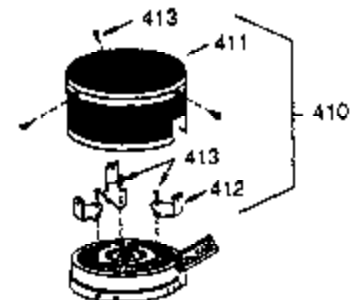

ILLUSTRATION SHOWS TYPICAL PARTS ONLY. ORDER BY PART NUMBER. PARTS NOT LISTED ARE SUPPLIED BY OEM.

Ref #	Part Number	Qty	Description
16	31510	1	Governor Lever
17	31335	1	Governor Lever Clamp
18	650548	1	Screw, 8-32 x 5/16"
103	650814	2	Screw, Torx T-15, 10-24 x 1
131	6021A	3	Screw, 5/16-18 x 1-1/2"
184	26756	1	* Carburetor To Intake Pipe Gasket
185	28416A	1	Intake Pipe
200	33879A	1	Control Bracket (Incl. 19, 203 thru 2 11)
203	31342	1	Compression Spring
204	650549	1	Screw, 5-40 x 7/16"
210	27793	1	Conduit Clip
211	28942	1	Screw, 10-32 x 3/8"
223	650664	1	Screw, 1/4-20 x 1-19/32"
238	28820	2	Screw, 10-32 x 1/2"
239	27272A	1	* Air Cleaner Gasket
242	31691	1	Air Cleaner Base
243	650152	2	Screw, 8-32 x 3/8"
245	30727	1	Air Cleaner Filter
250	31715	1	Air Cleaner Cover
275	35603	1	Muffler (Incl. 277)
276	33753	1	Lock Plate
277	650795	2	Screw, 1/4-20 x 2-1/4"
298	650665	2	Screw, 1/4-15 x 7/8"
311	27625	1	Oil Fill Plug (Incl. 312)
312	29673	1	* Oil Fill Plug Gasket
345	33344	1	Heat Baffle

ILLUSTRATION SHOWS TYPICAL PARTS ONLY. ORDER BY PART NUMBER. PARTS NOT LISTED ARE SUPPLIED BY OEM.

OPTIONAL 110 - 120 VOLT
 STARTER MOTOR KIT

STARTER MUFF KIT
 (OPTIONAL)

OPTIONAL
 DEBRIS SCREEN KIT

Ref #	Part Number	Qty	Description
90	611080	1	Flywheel
100	34443A	1	Solid State Ignition
102	650872	2	Solid State Mounting Stud
103	650814	2	Screw, Torx T-15, 10-24 x 1
131	6021A	3	Screw, 5/16-18 x 1-1/2"
133	650890	1	Lock Washer, 5/16
134	30747	1	Shorting Clip
260	35585	1	Blower Housing
262	29212	2	Screw, 1/4-28 x 7/16"
287	650884	2	Screw, 8-32 x 1/2"
313	34080	1	Spacer
327	35392	1	Starter Plug
370	550223	1	Name Decal
390	590642A	1	Rewind Starter