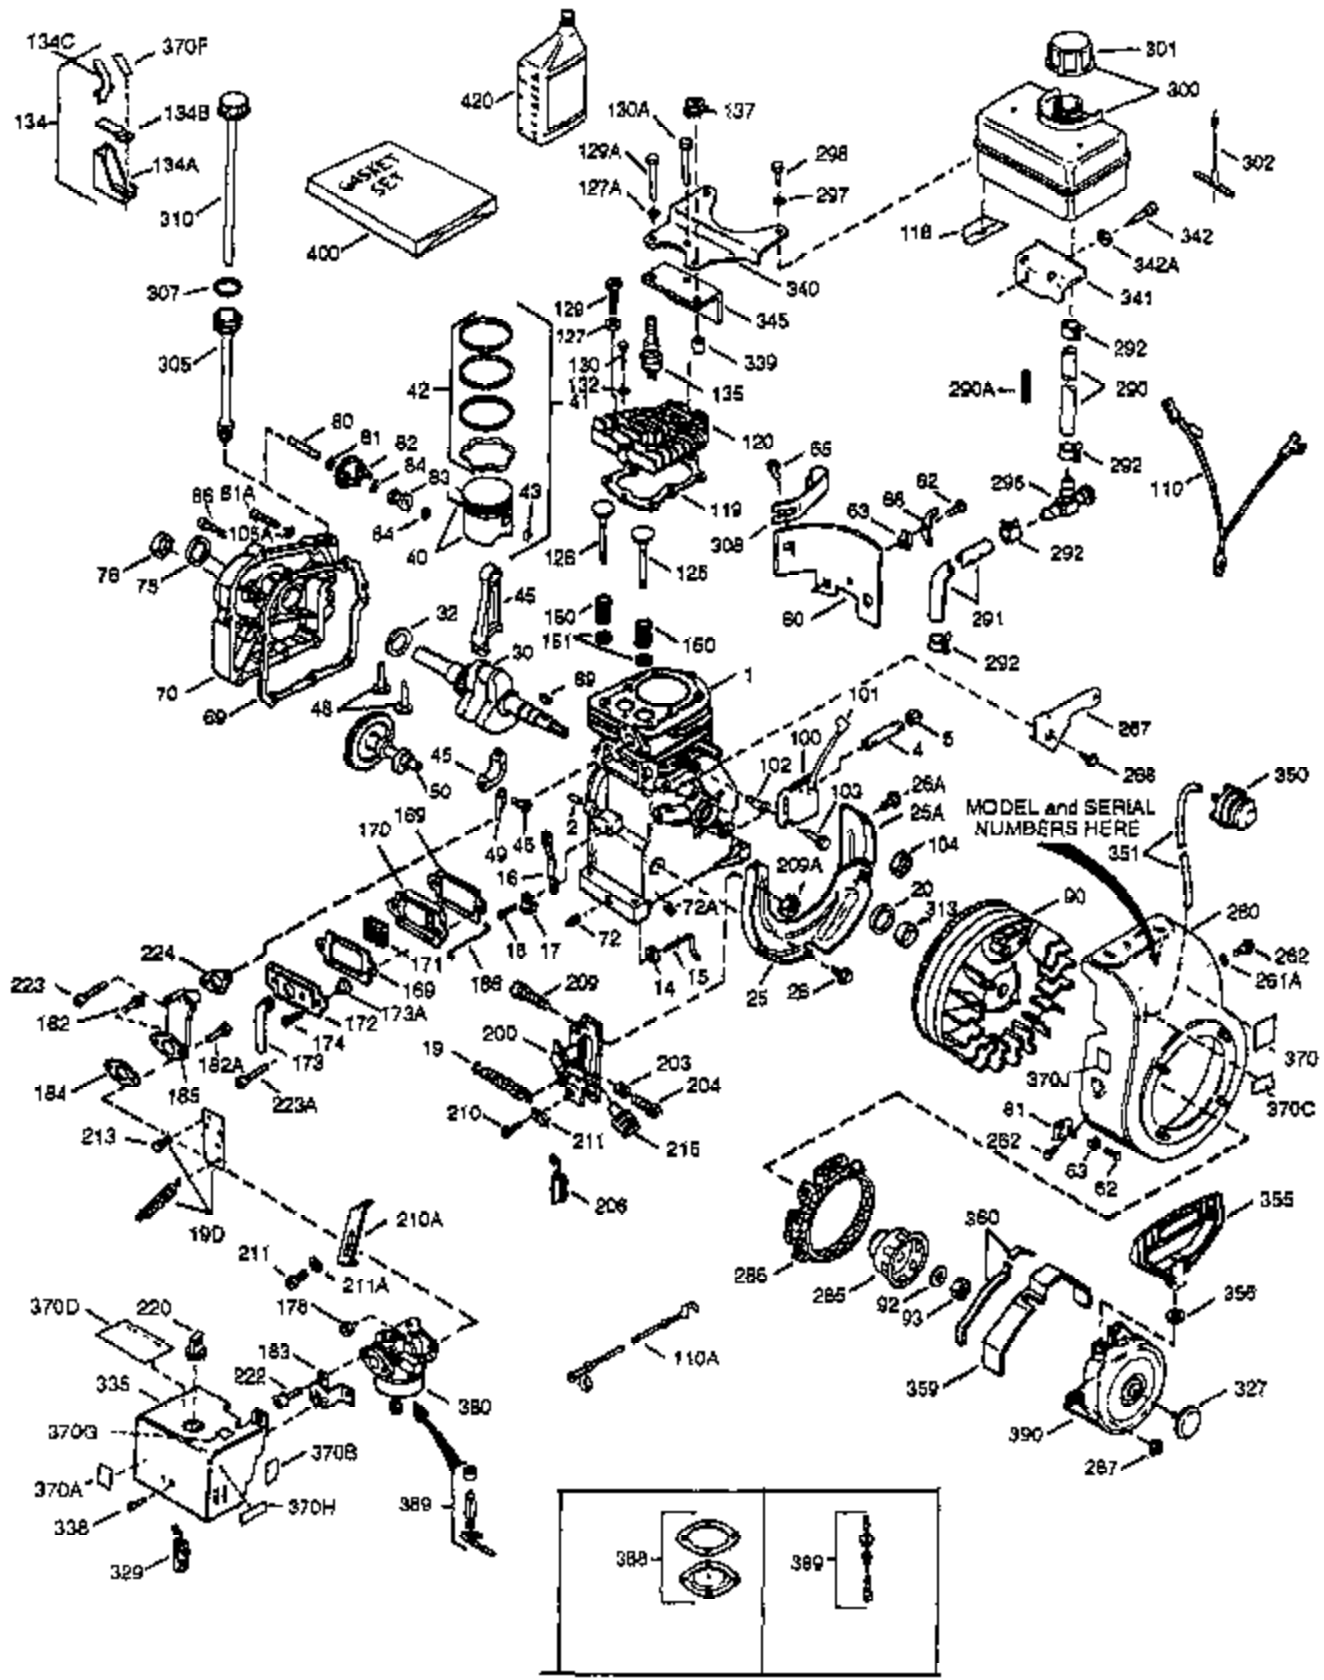

ILLUSTRATION SHOWS TYPICAL PARTS ONLY. ORDER BY PART NUMBER. PARTS NOT LISTED ARE SUPPLIED BY OEM

Ref #	Part Number	Qty	Description
1	34755A	1	Cylinder (Incl. 2, 20 & 72)
2	26727	2	Dowel Pin
14	28277	1	Washer
15	31334	1	Governor Rod
16	31510	1	Governor Lever
17	31335	1	Governor Lever Clamp
18	650548	1	Screw, 8-32 x 5/16"
19	31426	1	Extension Spring
20	32600	1	Oil Seal
25	33342	1	Blower Housing Baffle
25A	35883	1	Baffle Extension
26	650561	2	Screw, 1/4-20 x 5/8"
26A	650884	1	Screw, 8-32 x 1/2"
30	34730	1	Crankshaft
40	34514	1	Piston, Pin & Ring Set (Std.)
40	34515	1	Piston, Pin & Ring Set (.010" OS)
40	34516	1	Piston, Pin & Ring Set (.020" OS)
41	32538B	1	Piston & Pin Ass'y. (Std.) (Incl. 43)
41	32548B	1	Piston & Pin Ass'y. (.010" OS) (Incl. 43)
41	32549B	1	Piston & Pin Ass'y. (.020" OS) (Incl. 43)
42	28986	1	Ring Set (Std.)
42	28987	1	Ring Set (.010" OS)
42	28988	1	Ring Set (.020" OS)
43	20381	2	Piston Pin Retaining Ring
45	30963B	1	Connecting Rod Ass'y. (Incl. 46 & 49)
46	32610A	2	Connecting Rod Bolt
48	27241	2	Valve Lifter
49	28594	1	Oil Dipper
50	33149A	1	Camshaft (BCR)
60	29745	1	Blower Housing Extension
65	650128	1	Screw, 10-24 x 1/2"
69	27677A	1	* Cylinder Cover Gasket
70	35863	1	Cylinder Cover (Incl. 75, 80, 311 & 3 12)
72	27642	2	Oil Drain Plug
75	26208	1	Oil Seal
80	30574	1	Governor Shaft
81	30590A	1	Washer
82	30591	1	Governor Gear Ass'y. (Incl. 81)
83	30588A	1	Governor Spool
84	29193	2	Retaining Ring
86	650488	7	Screw, 1/4-20 x 1-1/4"
89	610961	1	Flywheel Key
90	611080	1	Flywheel
92	650815	1	Belleville Washer
93	650816	1	Flywheel Nut
100	34443A	1	Solid State Ignition
102	650872	2	Solid State Mounting Stud
103	650814	2	Screw, Torx T-15, 10-24 x 1
119	29953C	1	* Cylinder Head Gasket
120	30579A	1	Cylinder Head (Incl. 130)
125	29313C	1	Exhaust Valve (Std.) (Incl. 151)
125	29315C	1	Exhaust Valve (1/32" OS) (Incl. 151)
126	29314B	1	Intake Valve (Std.) (Incl. 151)
126	29315C	1	Intake Valve (1/32" OS) (Incl. 151)
130	650694A	5	Screw, 5/16-18 x 2"
131	6021A	3	Screw, 5/16-18 x 1-1/2"
134	30747	1	Shorting Clip
135	33636	1	Resistor Spark Plug (RJ17LM)