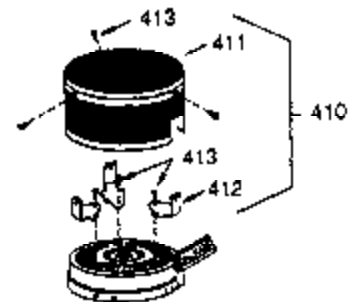

ILLUSTRATION SHOWS TYPICAL PARTS ONLY. ORDER BY PART NUMBER. PARTS NOT LISTED ARE SUPPLIED BY OEM.

Ref #	Part Number	Qty	Description
16	31510	1	Governor Lever
17	31335	1	Governor Lever Clamp
18	650548	1	Screw, 8-32 x 5/16"
23	28458	1	Ball Bearing
27	28539	1	Retaining Ring
74A	28537	2	Washer
74	30200	2	Screw, 10-24 x 9/16"
103	650814	2	Screw, Torx T-15, 10-24 x 1
131	6021A	3	Screw, 5/16-18 x 1-1/2"
184	26756	1	* Carburetor To Intake Pipe Gasket
185	28416A	1	Intake Pipe
200	33858A	1	Control Bracket (Incl.203.204,206,209 ,209A)
203	31342	1	Compression Spring
204	650549	1	Screw, 5-40 x 7/16"
206	610973	1	Terminal
223	650664	1	Screw, 1/4-20 x 1-19/32"
238	28820	2	Screw, 10-32 x 1/2"
239	27272A	1	* Air Cleaner Gasket
242	31691	1	Air Cleaner Base
243	650152	2	Screw, 8-32 x 3/8"
245	30727	1	Air Cleaner Filter
250	31715	1	Air Cleaner Cover
275	35603	1	Muffler (Incl. 277)
276	33753	1	Lock Plate
277	650795	2	Screw, 1/4-20 x 2-1/4"
298	650665	2	Screw, 1/4-15 x 7/8"
311	27625	1	Oil Fill Plug (Incl. 312)
312	29673	1	* Oil Fill Plug Gasket
345	33344	1	Heat Baffle

Ref #	Part Number	Qty	Description
90	611080	1	Flywheel
100	34443A	1	Solid State Ignition
101	610118	1	Spark Plug Cover
102	650872	2	Solid State Mounting Stud
103	650814	2	Screw, Torx T-15, 10-24 x 1
131	6021A	3	Screw, 5/16-18 x 1-1/2"
260	35585	1	Blower Housing
262	29212	2	Screw, 1/4-28 x 7/16"
287	650884	2	Screw, 8-32 x 1/2"
313	34080	1	Spacer
327	35392	1	Starter Plug
370B	35344	1	Control Decal
370	550223	1	Name Decal
390	590642A	1	Rewind Starter