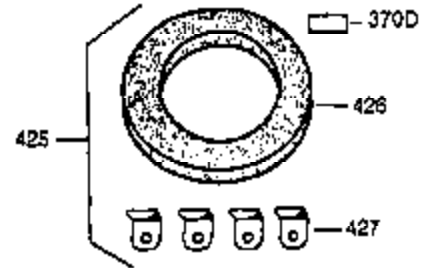

STARTER MUFF KIT
(OPTIONAL)