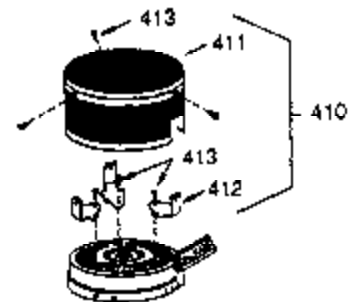

ILLUSTRATION SHOWS TYPICAL PARTS ONLY. ORDER BY PART NUMBER. PARTS NOT LISTED ARE SUPPLIED BY OEM.

Ref #	Part Number	Qty	Description
16	31510	1	Governor Lever
17	31335	1	Governor Lever Clamp
18	650548	1	Screw, 8-32 x 5/16"
103	650814	2	Screw, Torx T-15, 10-24 x 1
131	6021A	3	Screw, 5/16-18 x 1-1/2"
184	26756	1	* Carburetor To Intake Pipe Gasket
185	28416A	1	Intake Pipe
200	33879A	1	Control Bracket (Incl. 203 thru 211)
203	31342	1	Compression Spring
204	650549	1	Screw, 5-40 x 7/16"
206	610973	1	Terminal
210	27793	1	Conduit Clip
211	28942	1	Screw, 10-32 x 3/8"
223	650664	1	Screw, 1/4-20 x 1-19/32"
238	28820	2	Screw, 10-32 x 1/2"
239	27272A	1	* Air Cleaner Gasket
242	31691	1	Air Cleaner Base
243	650152	2	Screw, 8-32 x 3/8"
245	30727	1	Air Cleaner Filter
250	31715	1	Air Cleaner Cover
275	34610	1	Muffler (Incl. 277)
276	30083	1	Lock Plate
277	650795	2	Screw, 1/4-20 x 2-1/4"
298	650665	2	Screw, 1/4-15 x 7/8"
311	27625	1	Oil Fill Plug (Incl. 312)
312	29673	1	* Oil Fill Plug Gasket
345	33344	1	Heat Baffle

Ref #	Part Number	Qty	Description
90	611080	1	Flywheel
100	34443A	1	Solid State Ignition
101	610118	1	Spark Plug Cover
102	650872	2	Solid State Mounting Stud
103	650814	2	Screw, Torx T-15, 10-24 x 1
131	6021A	3	Screw, 5/16-18 x 1-1/2"
260	35585	1	Blower Housing
262	29212	2	Screw, 1/4-28 x 7/16"
287	650884	2	Screw, 8-32 x 1/2"
313	34080	1	Spacer
327	35392	1	Starter Plug
370	550223	1	Name Decal
390	590642A	1	Rewind Starter