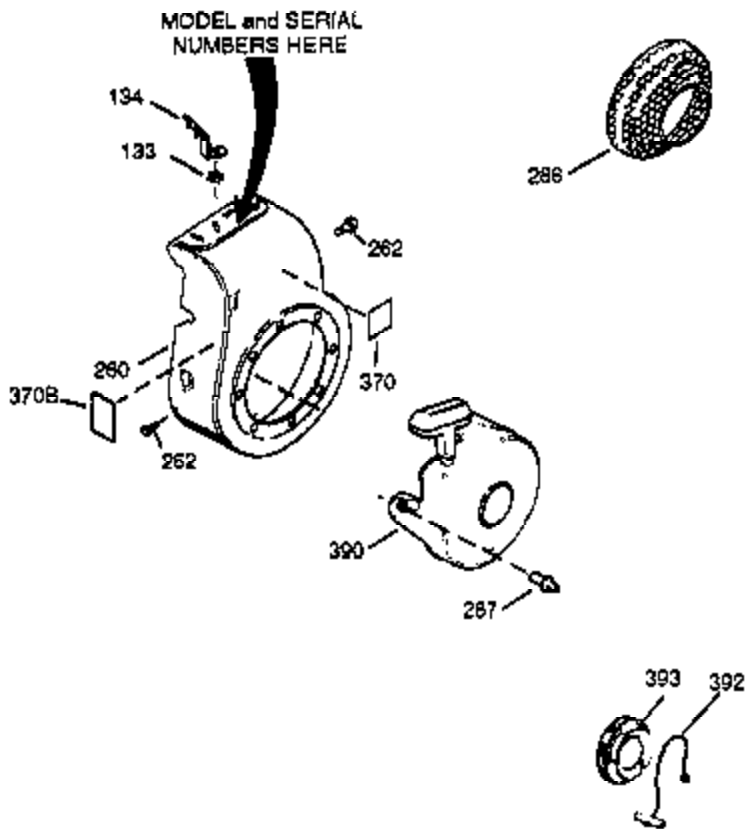

ILLUSTRATION SHOWS TYPICAL PARTS ONLY. ORDER BY PART NUMBER. PARTS NOT LISTED ARE SUPPLIED BY OEM.