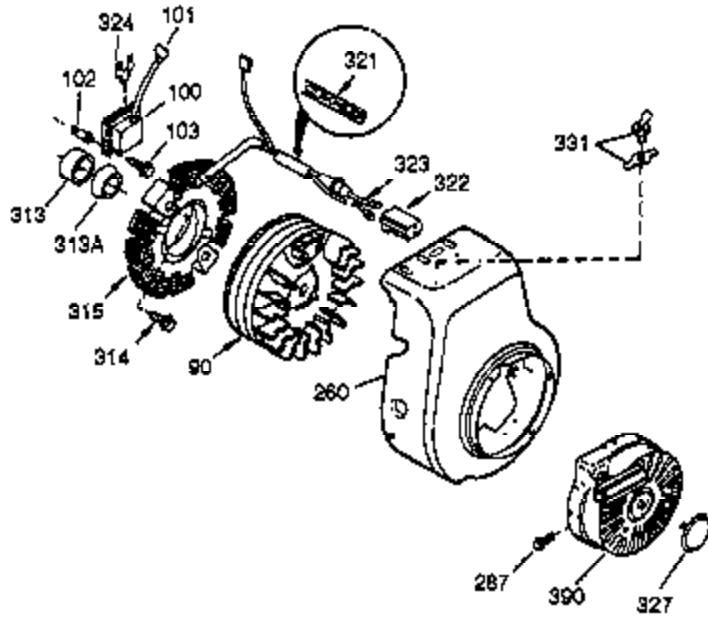

ILLUSTRATION SHOWS TYPICAL PARTS ONLY. ORDER BY PART NUMBER. PARTS NOT LISTED ARE SUPPLIED BY OEM.