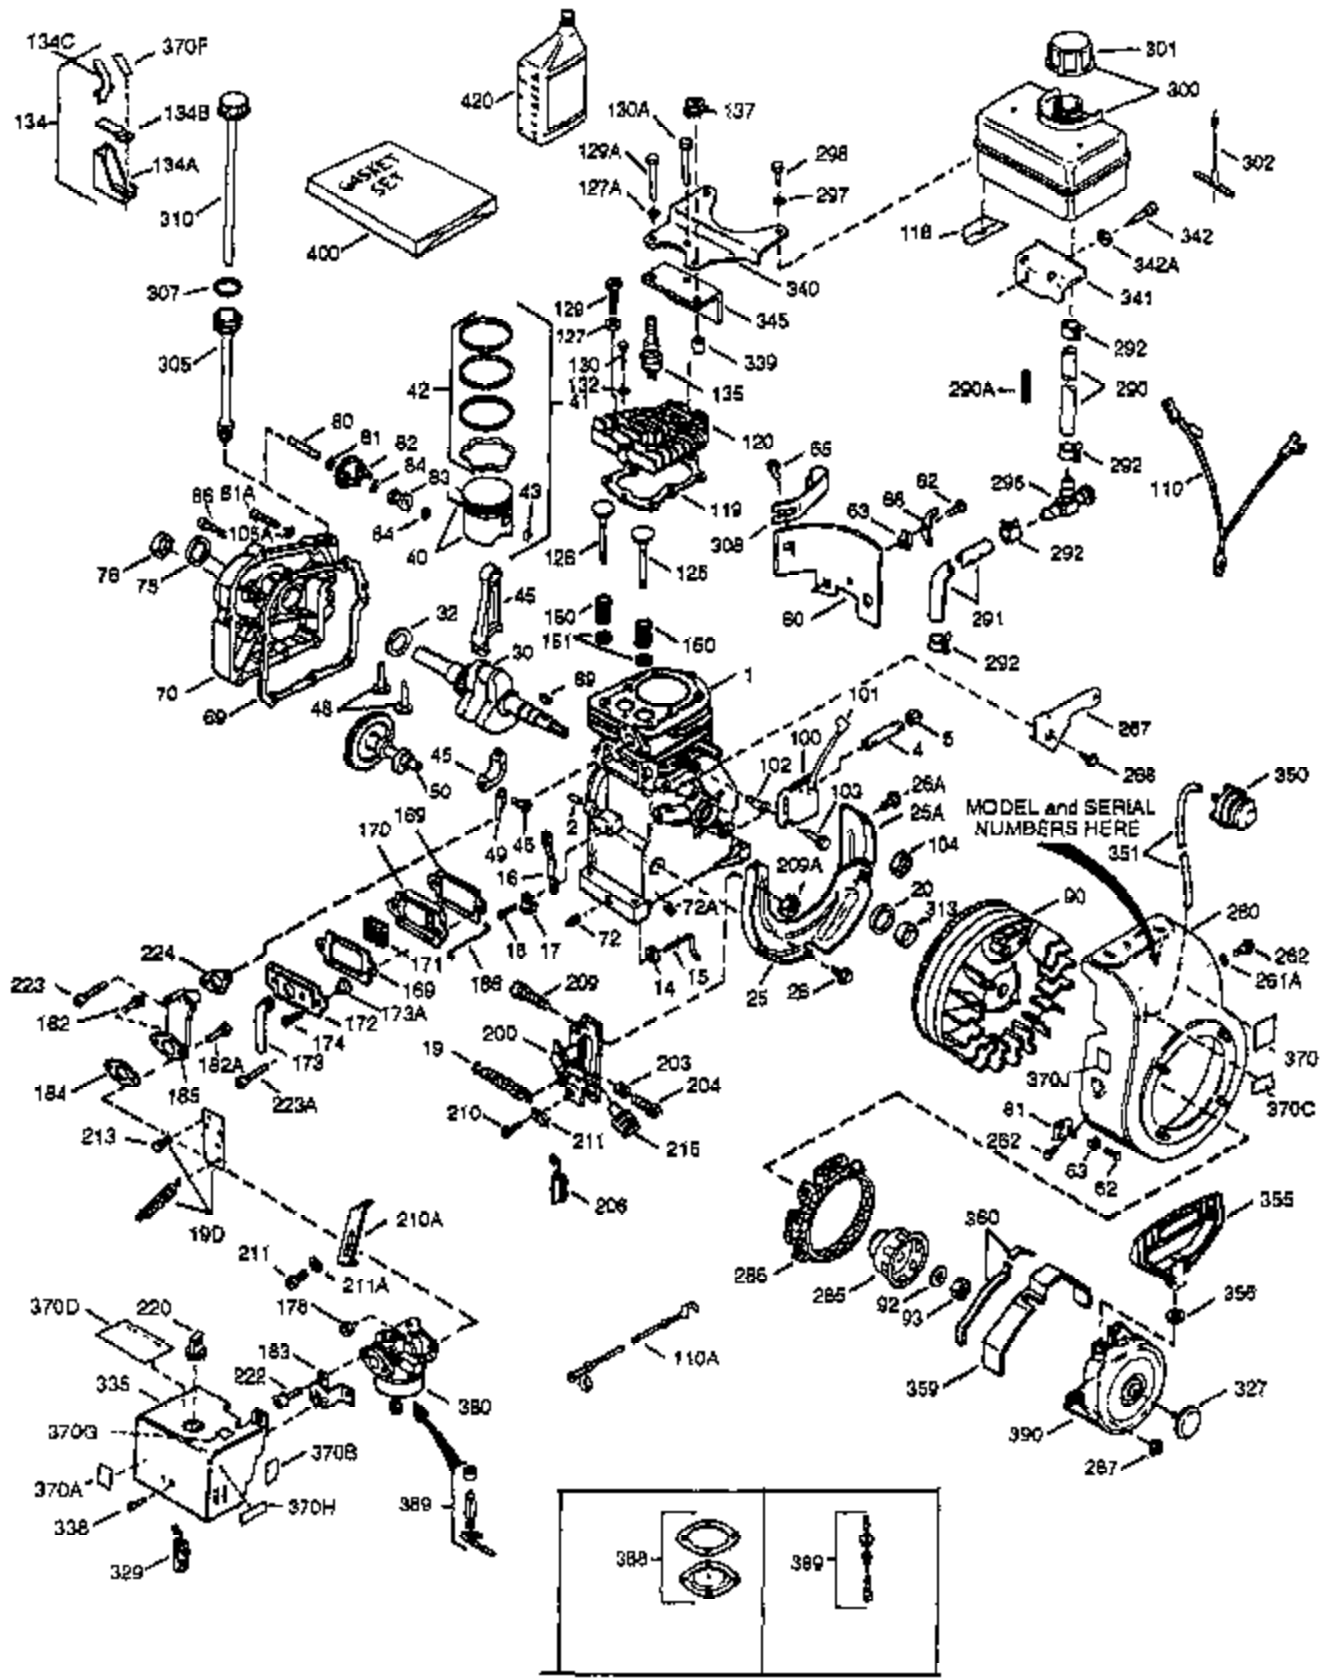

ILLUSTRATION SHOWS TYPICAL PARTS ONLY. ORDER BY PART NUMBER. PARTS NOT LISTED ARE SUPPLIED BY OEM

Ref #	Part Number	Qty	Description
1	35115A	1	Cylinder (Incl. 2, 20 & 72)
2	26727	2	Dowel Pin
14	28277	1	Washer
15	31334	1	Governor Rod
16	31510	1	Governor Lever
17	31335	1	Governor Lever Clamp
18	650548	1	Screw, 8-32 x 5/16"
19	31426	1	Extension Spring
20	32600	1	Oil Seal
25A	35883	1	Baffle Extension
25	33342	1	Blower Housing Baffle
26A	650884	1	Screw, 8-32 x 1/2"
26	650561	2	Screw, 1/4-20 x 5/8"
30	34723	1	Crankshaft
40	34514	1	Piston, Pin & Ring Set (Std.)
40	34515	1	Piston, Pin & Ring Set (.010" OS)
40	34516	1	Piston, Pin & Ring Set (.020" OS)
41	32538B	1	Piston & Pin Ass'y. (Std.) (Incl. 43)
41	32548B	1	Piston & Pin Ass'y. (.010" OS) (Incl. 43)
41	32549B	1	Piston & Pin Ass'y. (.020" OS) (Incl. 43)
42	28986	1	Ring Set (Std.)
42	28987	1	Ring Set (.010" OS)
42	28988	1	Ring Set (.020" OS)
43	20381	2	Piston Pin Retaining Ring
45	30963B	1	Connecting Rod Ass'y. (Incl. 46 & 49)
46	32610A	2	Connecting Rod Bolt
48	27241	2	Valve Lifter
49	28594	1	Oil Dipper
50	33149A	1	Camshaft (BCR)
60	29745	1	Blower Housing Extension
65	650128	1	Screw, 10-24 x 1/2"
69	27677A	1	* Cylinder Cover Gasket
70	30756B	1	Cylinder Cover (Incl. 75, 80, 311 & 3 12)
72	27642	2	Oil Drain Plug
75	28540	1	Oil Seal
80	30574	1	Governor Shaft
81	30590A	1	Washer
82	30591	1	Governor Gear Ass'y. (Incl. 81)
83	30588A	1	Governor Spool
84	29193	2	Retaining Ring
86	650488	7	Screw, 1/4-20 x 1-1/4"
89	610961	1	Flywheel Key
90	611080	1	Flywheel
92	650815	1	Belleville Washer
93	650816	1	Flywheel Nut
100	34443A	1	Solid State Ignition
101	610118	1	Spark Plug Cover
102	650872	2	Solid State Mounting Stud
103	650814	2	Screw, Torx T-15, 10-24 x 1
110	35182	1	Ground Wire
119	29953C	1	* Cylinder Head Gasket
120	30579A	1	Cylinder Head (Incl. 130)
125	29313C	1	Exhaust Valve (Std.) (Incl. 151)
125	29315C	1	Exhaust Valve (1/32" OS) (Incl. 151)
126	29314B	1	Intake Valve (Std.) (Incl. 151)
126	29315C	1	Intake Valve (1/32" OS) (Incl. 151)
130	650694A	5	Screw, 5/16-18 x 2"
131	6021A	3	Screw, 5/16-18 x 1-1/2"