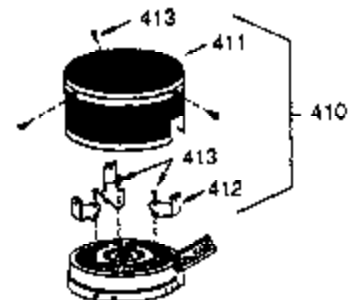

OPTIONAL
DEBRIS SCREEN KIT