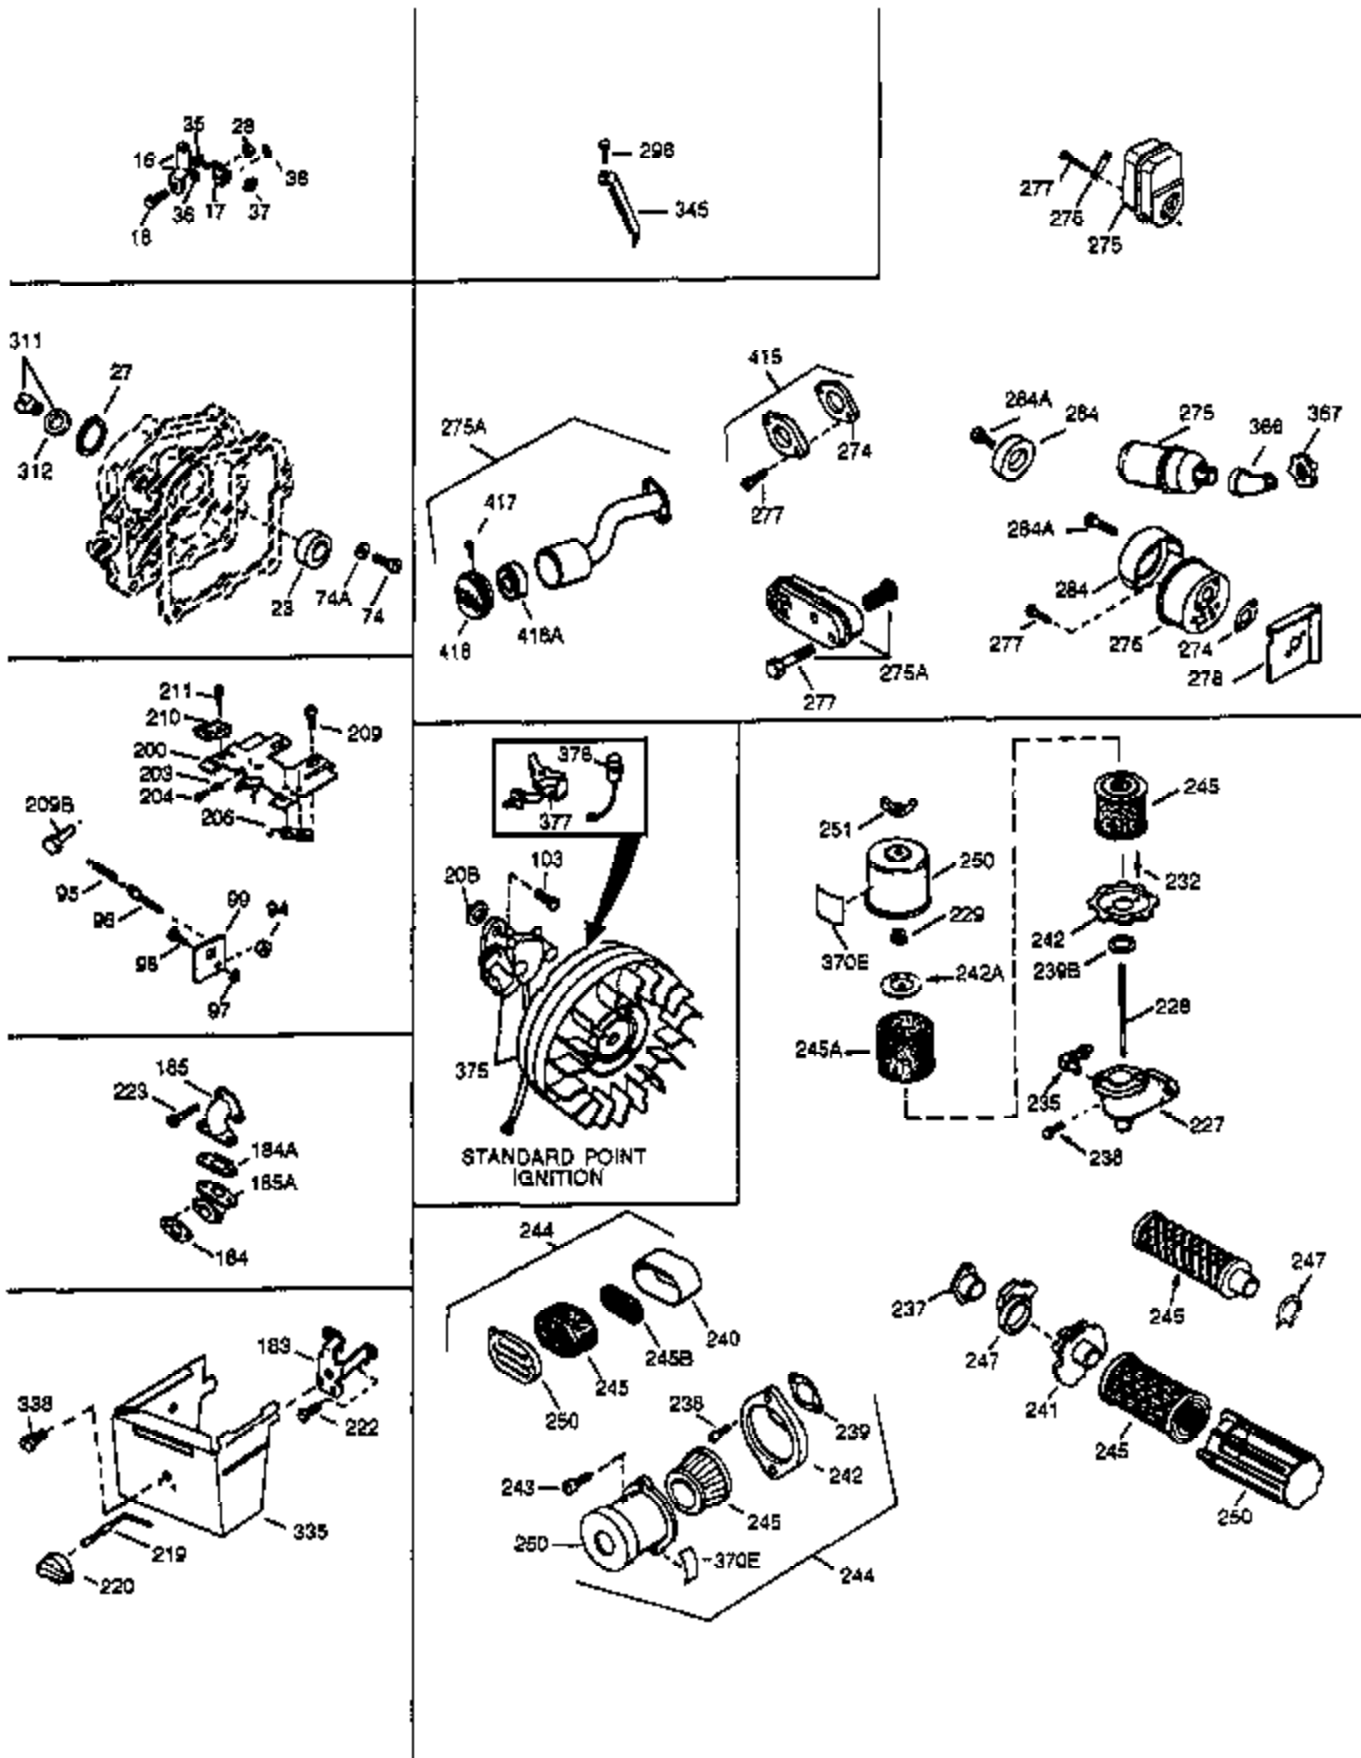

ILLUSTRATION SHOWS TYPICAL PARTS ONLY. ORDER BY PART NUMBER. PARTS NOT LISTED ARE SUPPLIED BY OEM.

Ref #	Part Number	Qty	Description
16	31510	1	Governor Lever
17	31335	1	Governor Lever Clamp
18	650548	1	Screw, 8-32 x 5/16"
23	28458	1	Ball Bearing
27	28539	1	Retaining Ring
74A	28537	2	Washer
74	30200	2	Screw, 10-24 x 9/16"
103	650814	2	Screw, Torx T-15, 10-24 x 1
131	6021A	3	Screw, 5/16-18 x 1-1/2"
184	26756	1	* Carburetor To Intake Pipe Gasket
185	28416A	1	Intake Pipe
200	33858A	1	Control Bracket (Incl.203,204,206,209 ,209A)
203	31342	1	Compression Spring
204	650549	1	Screw, 5-40 x 7/16"
206	610973	1	Terminal
223	650664	1	Screw, 1/4-20 x 1-19/32"
238	28820	2	Screw, 10-32 x 1/2"
239	27272A	1	* Air Cleaner Gasket
242	31691	1	Air Cleaner Base
243	650152	2	Screw, 8-32 x 3/8"
245	31700	1	Air Cleaner Filter
250	31715	1	Air Cleaner Cover
275	34610	1	Muffler (Incl. 277)
276	30083	1	Lock Plate
277	650795	2	Screw, 1/4-20 x 2-1/4"
298	650665	2	Screw, 1/4-15 x 7/8"
311	27625	1	Oil Fill Plug (Incl. 312)
312	29673	1	* Oil Fill Plug Gasket
345	33344	1	Heat Baffle