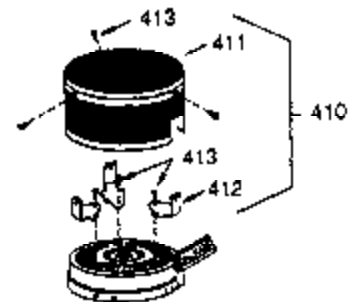

ILLUSTRATION SHOWS TYPICAL PARTS ONLY. ORDER BY PART NUMBER. PARTS NOT LISTED ARE SUPPLIED BY OEM.

Ref #	Part Number	Qty	Description
16	31510	1	Governor Lever
17	31335	1	Governor Lever Clamp
18	650548	1	Screw, 8-32 x 5/16"
103	650814	2	Screw, Torx T-15, 10-24 x 1
131	6021A	3	Screw, 5/16-18 x 1-1/2"
184	26756	1	* Carburetor To Intake Pipe Gasket
185	28416A	1	Intake Pipe
200	33879A	1	Control Bracket (Incl. 203 thru 211)
203	31342	1	Compression Spring
204	650549	1	Screw, 5-40 x 7/16"
206	610973	1	Terminal
210	27793	1	Conduit Clip
211	28942	1	Screw, 10-32 x 3/8"
223	650664	1	Screw, 1/4-20 x 1-19/32"
238	28820	2	Screw, 10-32 x 1/2"
239	27272A	1	* Air Cleaner Gasket
242	31691	1	Air Cleaner Base
243	650152	2	Screw, 8-32 x 3/8"
245	30727	1	Air Cleaner Filter
250	31715	1	Air Cleaner Cover
274	30081A	1	* Exhaust Gasket
275	30996	1	Muffler
277	650493	2	Screw, 1/4-20 x 1-3/4"
298	650665	2	Screw, 1/4-15 x 7/8"
311	27625	1	Oil Fill Plug (Incl. 312)
312	29673	1	* Oil Fill Plug Gasket
345	33344	1	Heat Baffle

ILLUSTRATION SHOWS TYPICAL PARTS ONLY. ORDER BY PART NUMBER. PARTS NOT LISTED ARE SUPPLIED BY OEM.

OPTIONAL 110 - 120 VOLT
 STARTER MOTOR KIT

STARTER MUFF KIT
 (OPTIONAL)

OPTIONAL
 DEBRIS SCREEN KIT

Ref #	Part Number	Qty	Description
90	611080	1	Flywheel
100	34443A	1	Solid State Ignition
101	610118	1	Spark Plug Cover
102	650872	2	Solid State Mounting Stud
103	650814	2	Screw, Torx T-15, 10-24 x 1
131	6021A	3	Screw, 5/16-18 x 1-1/2"
260	35585	1	Blower Housing
262	29212	2	Screw, 1/4-28 x 7/16"
287	650884	2	Screw, 8-32 x 1/2"
313	34080	1	Spacer
327	35392	1	Starter Plug
370B	34144	1	Primer Decal
370	550223	1	Name Decal
390	590642A	1	Rewind Starter