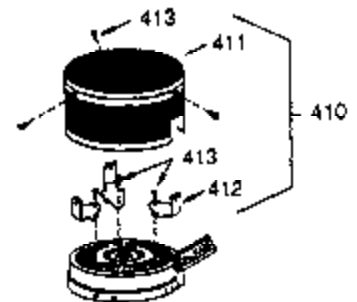

ILLUSTRATION SHOWS TYPICAL PARTS ONLY. ORDER BY PART NUMBER. PARTS NOT LISTED ARE SUPPLIED BY OEM.

Ref #	Part Number	Qty	Description
16	31510	1	Governor Lever
17	31335	1	Governor Lever Clamp
18	650548	1	Screw, 8-32 x 5/16"
103	650814	2	Screw, Torx T-15, 10-24 x 1
131	6021A	3	Screw, 5/16-18 x 1-1/2"
184	26756	1	* Carburetor To Intake Pipe Gasket
185	28416A	1	Intake Pipe
200	33858A	1	Control Bracket (Incl.203,204,206,209 ,209A)
203	31342	1	Compression Spring
204	650549	1	Screw, 5-40 x 7/16"
206	610973	1	Terminal
223	650664	1	Screw, 1/4-20 x 1-19/32"
238	28820	2	Screw, 10-32 x 1/2"
239	27272A	1	* Air Cleaner Gasket
242	31691	1	Air Cleaner Base
243	650152	2	Screw, 8-32 x 3/8"
245	30727	1	Air Cleaner Filter
250	31715	1	Air Cleaner Cover
274	30081A	1	* Exhaust Gasket
275	30996	1	Muffler
277	650493	2	Screw, 1/4-20 x 1-3/4"
284	30997	1	Muffler Deflector
284A	650665	1	Screw, 1/4-15 x 3/4"
298	650665	2	Screw, 1/4-15 x 7/8"
311	27625	1	Oil Fill Plug (Incl. 312)
312	29673	1	* Oil Fill Plug Gasket
345	33344	1	Heat Baffle

ILLUSTRATION SHOWS TYPICAL PARTS ONLY. ORDER BY PART NUMBER. PARTS NOT LISTED ARE SUPPLIED BY OEM.

OPTIONAL 110 - 120 VOLT
 STARTER MOTOR KIT

STARTER MUFF KIT
 (OPTIONAL)

OPTIONAL
 DEBRIS SCREEN KIT

Ref #	Part Number	Qty	Description
90	611080	1	Flywheel
100	34443A	1	Solid State Ignition
101	610118	1	Spark Plug Cover
102	650872	2	Solid State Mounting Stud
103	650814	2	Screw, Torx T-15, 10-24 x 1
131	6021A	3	Screw, 5/16-18 x 1-1/2"
260	35585	1	Blower Housing
262	29212	2	Screw, 1/4-28 x 7/16"
287	650884	2	Screw, 8-32 x 1/2"
313	34080	1	Spacer
327	35392	1	Starter Plug
370B	35344	1	Control Decal
370	34686	1	Name Decal
390	590642A	1	Rewind Starter