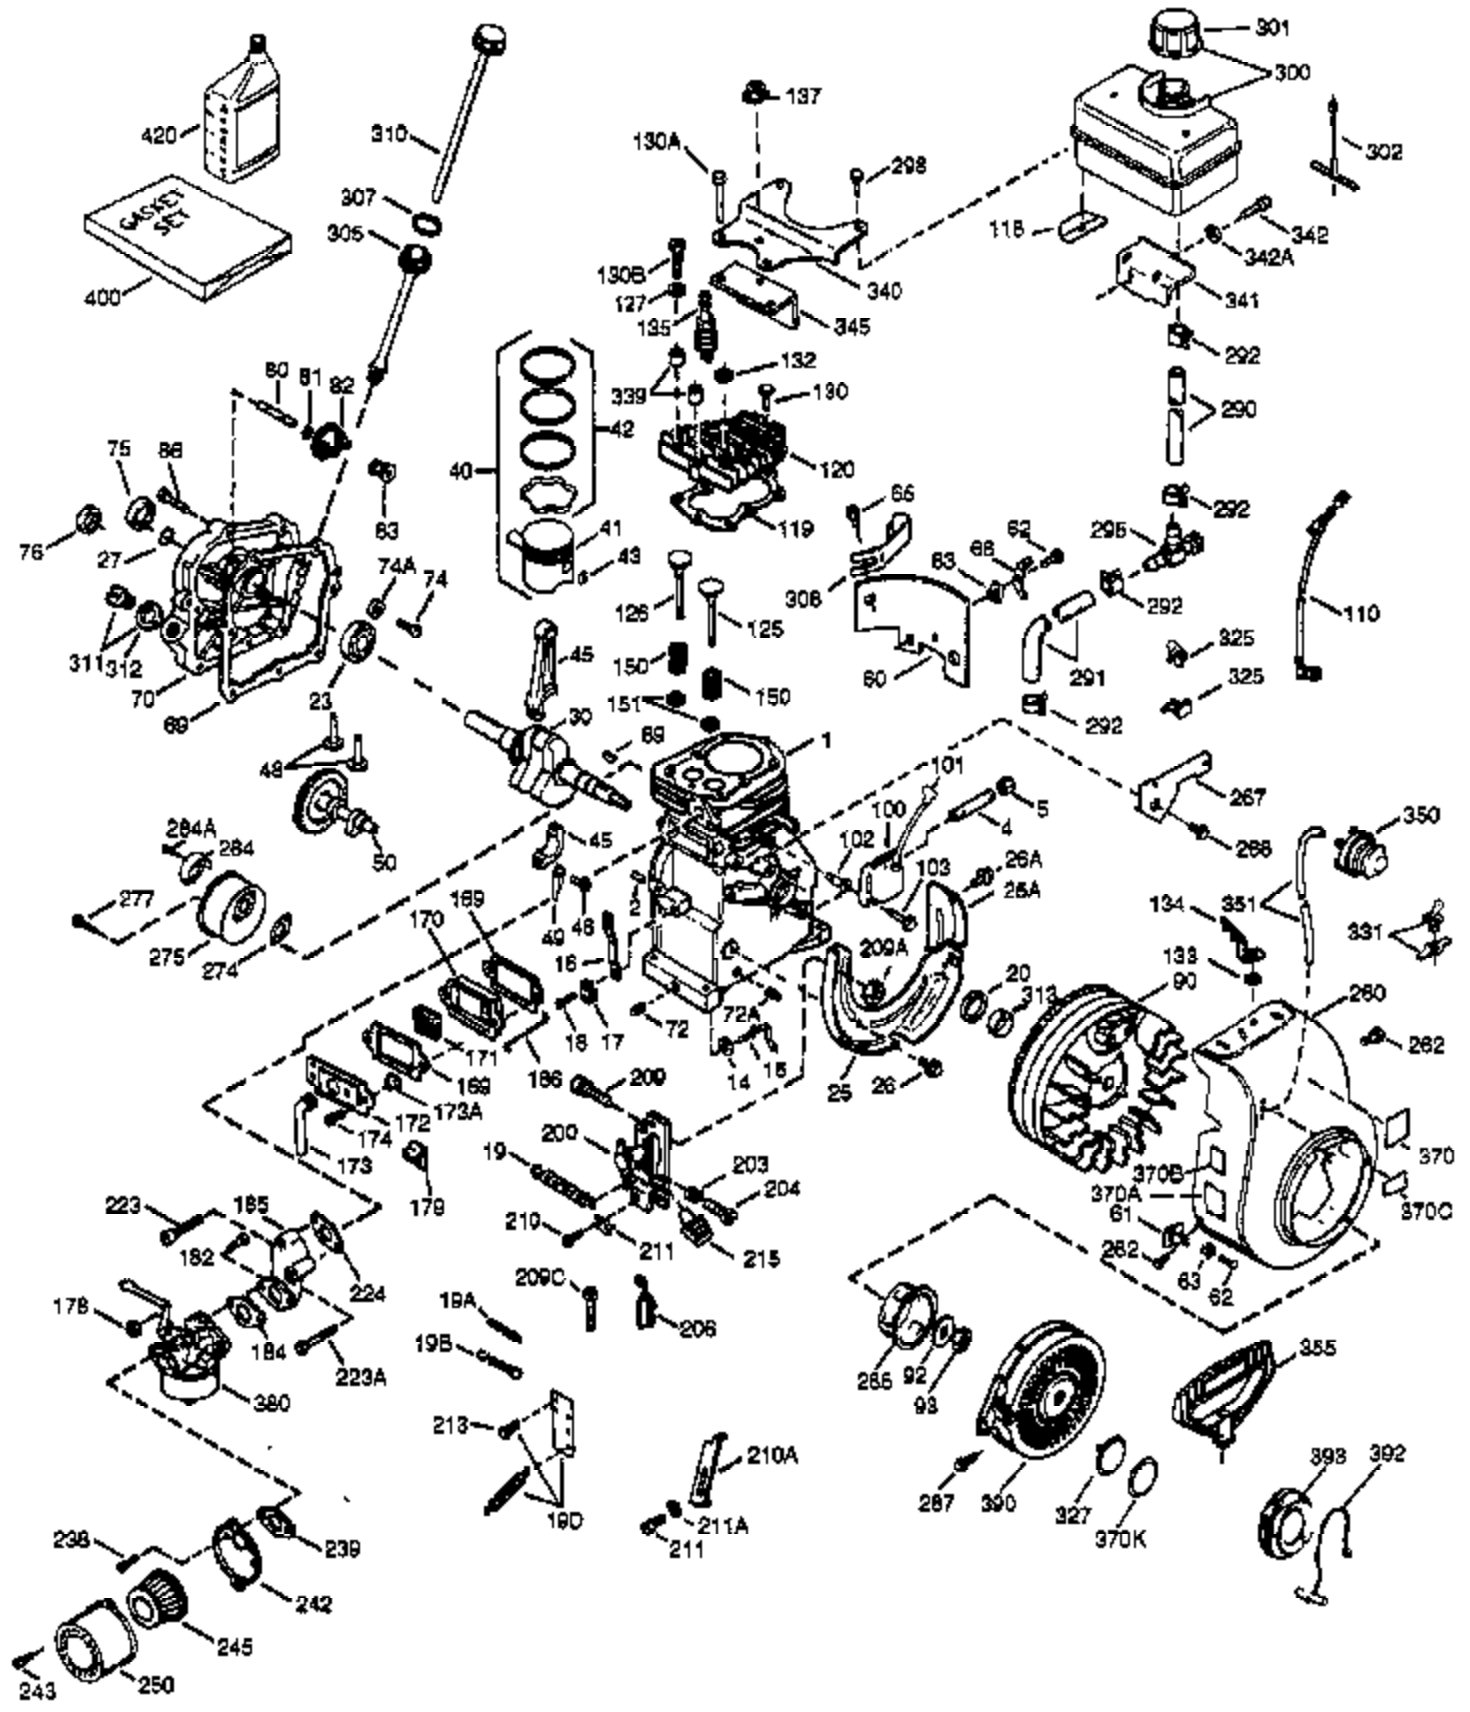

ILLUSTRATION SHOWS TYPICAL PARTS ONLY. ORDER BY PART NUMBER. PARTS NOT LISTED ARE SUPPLIED BY OEM.

VIEW 1 OF 2

Ref #	Part Number	Qty	Description
1	35115A	1	Cylinder (Incl. 2, 20 & 72)
2	26727	2	Dowel Pin
14	28277	1	Washer
15	31334	1	Governor Rod
16	31510	1	Governor Lever
17	31335	1	Governor Lever Clamp
18	650548	1	Screw, 8-32 x 5/16"
19	31426	1	Extension Spring
20	32600	1	Oil Seal
25	33342	1	Blower Housing Baffle
25A	35883	1	Baffle Extension
26A	650926	1	Screw, 8-32 x 21/64"
26	650561	2	Screw, 1/4-20 x 5/8"
30	34709	1	Crankshaft
40	34514	1	Piston, Pin & Ring Set (Std.)
40	34515	1	Piston, Pin & Ring Set (.010" OS)
40	34516	1	Piston, Pin & Ring Set (.020" OS)
41	32538B	1	Piston & Pin Ass'y. (Std.) (Incl. 43)
41	32548B	1	Piston & Pin Ass'y. (.010" OS) (Incl. 43)
41	32549B	1	Piston & Pin Ass'y. (.020" OS) (Incl. 43)
42	28986	1	Ring Set (Std.)
42	28987	1	Ring Set (.010" OS)
42	28988	1	Ring Set (.020" OS)
43	20381	2	Piston Pin Retaining Ring
45	30963B	1	Connecting Rod Ass'y. (Incl. 46 & 49)
46	32610A	2	Connecting Rod Bolt
48	27241	2	Valve Lifter
49	28594	1	Oil Dipper
50	33149A	1	Camshaft (BCR)
60	29745	1	Blower Housing Extension
65	650128	1	Screw, 10-24 x 1/2"
69	27677A	1	* Cylinder Cover Gasket
70	35863	1	Cylinder Cover (Incl. 75 thru 83, 311 & 312)
72	27642	2	Oil Drain Plug
75	26208	1	Oil Seal
80	30574A	1	Governor Shaft
81	30590A	1	Washer
82	30591	1	Governor Gear Ass'y. (Incl. 81)
83	30588A	1	Governor Spool
86	650488	7	Screw, 1/4-20 x 1-1/4"
89	610961	1	Flywheel Key
90	611080	1	Flywheel
92	650815	1	Belleville Washer
93	650816	1	Flywheel Nut
100	34443A	1	Solid State Ignition
101	610118	1	Spark Plug Cover
102	650872	2	Solid State Mounting Stud
103	650814	2	Screw, Torx T-15, 10-24 x 1
110	35182	1	Ground Wire
119	29953C	1	* Cylinder Head Gasket
120	30579A	1	Cylinder Head (Incl. 130)
125	29313C	1	Exhaust Valve (Std.) (Incl. 151)
125	29315C	1	Exhaust Valve (1/32" OS) (Incl. 151)
126	29314B	1	Intake Valve (Std.) (Incl. 151)
126	29315C	1	Intake Valve (1/32" OS) (Incl. 151)
130	650694A	5	Screw, 5/16-18 x 2"
131	6021A	3	Screw, 5/16-18 x 1-1/2"
135	33636	1	Resistor Spark Plug (RJ17LM)