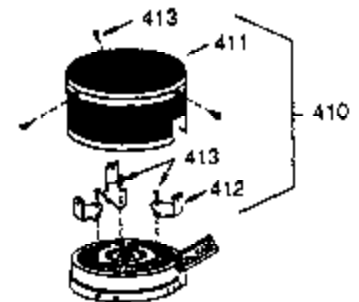

ILLUSTRATION SHOWS TYPICAL PARTS ONLY. ORDER BY PART NUMBER. PARTS NOT LISTED ARE SUPPLIED BY OEM.

OPTIONAL 110 - 120 VOLT
 STARTER MOTOR KIT

STARTER MUFF KIT
 (OPTIONAL)

OPTIONAL
 DEBRIS SCREEN KIT

Ref #	Part Number	Qty	Description
90	611080	1	Flywheel
100	34443A	1	Solid State Ignition
102	650872	2	Solid State Mounting Stud
103	650814	2	Screw, Torx T-15, 10-24 x 1"
131	6021A	1	Screw, 5/16-18 x 1-1/2"
179	30593	1	Retainer Clip
260	35585	1	Blower Housing
262	29212	2	Screw, 1/4-28 x 7/16"
287	650884	2	Screw, 8-32 x 1/2"
313	34080	1	Spacer
327	35392	1	Starter Plug
370	34346	1	Lubrication Decal
390	590642A	1	Rewind Starter