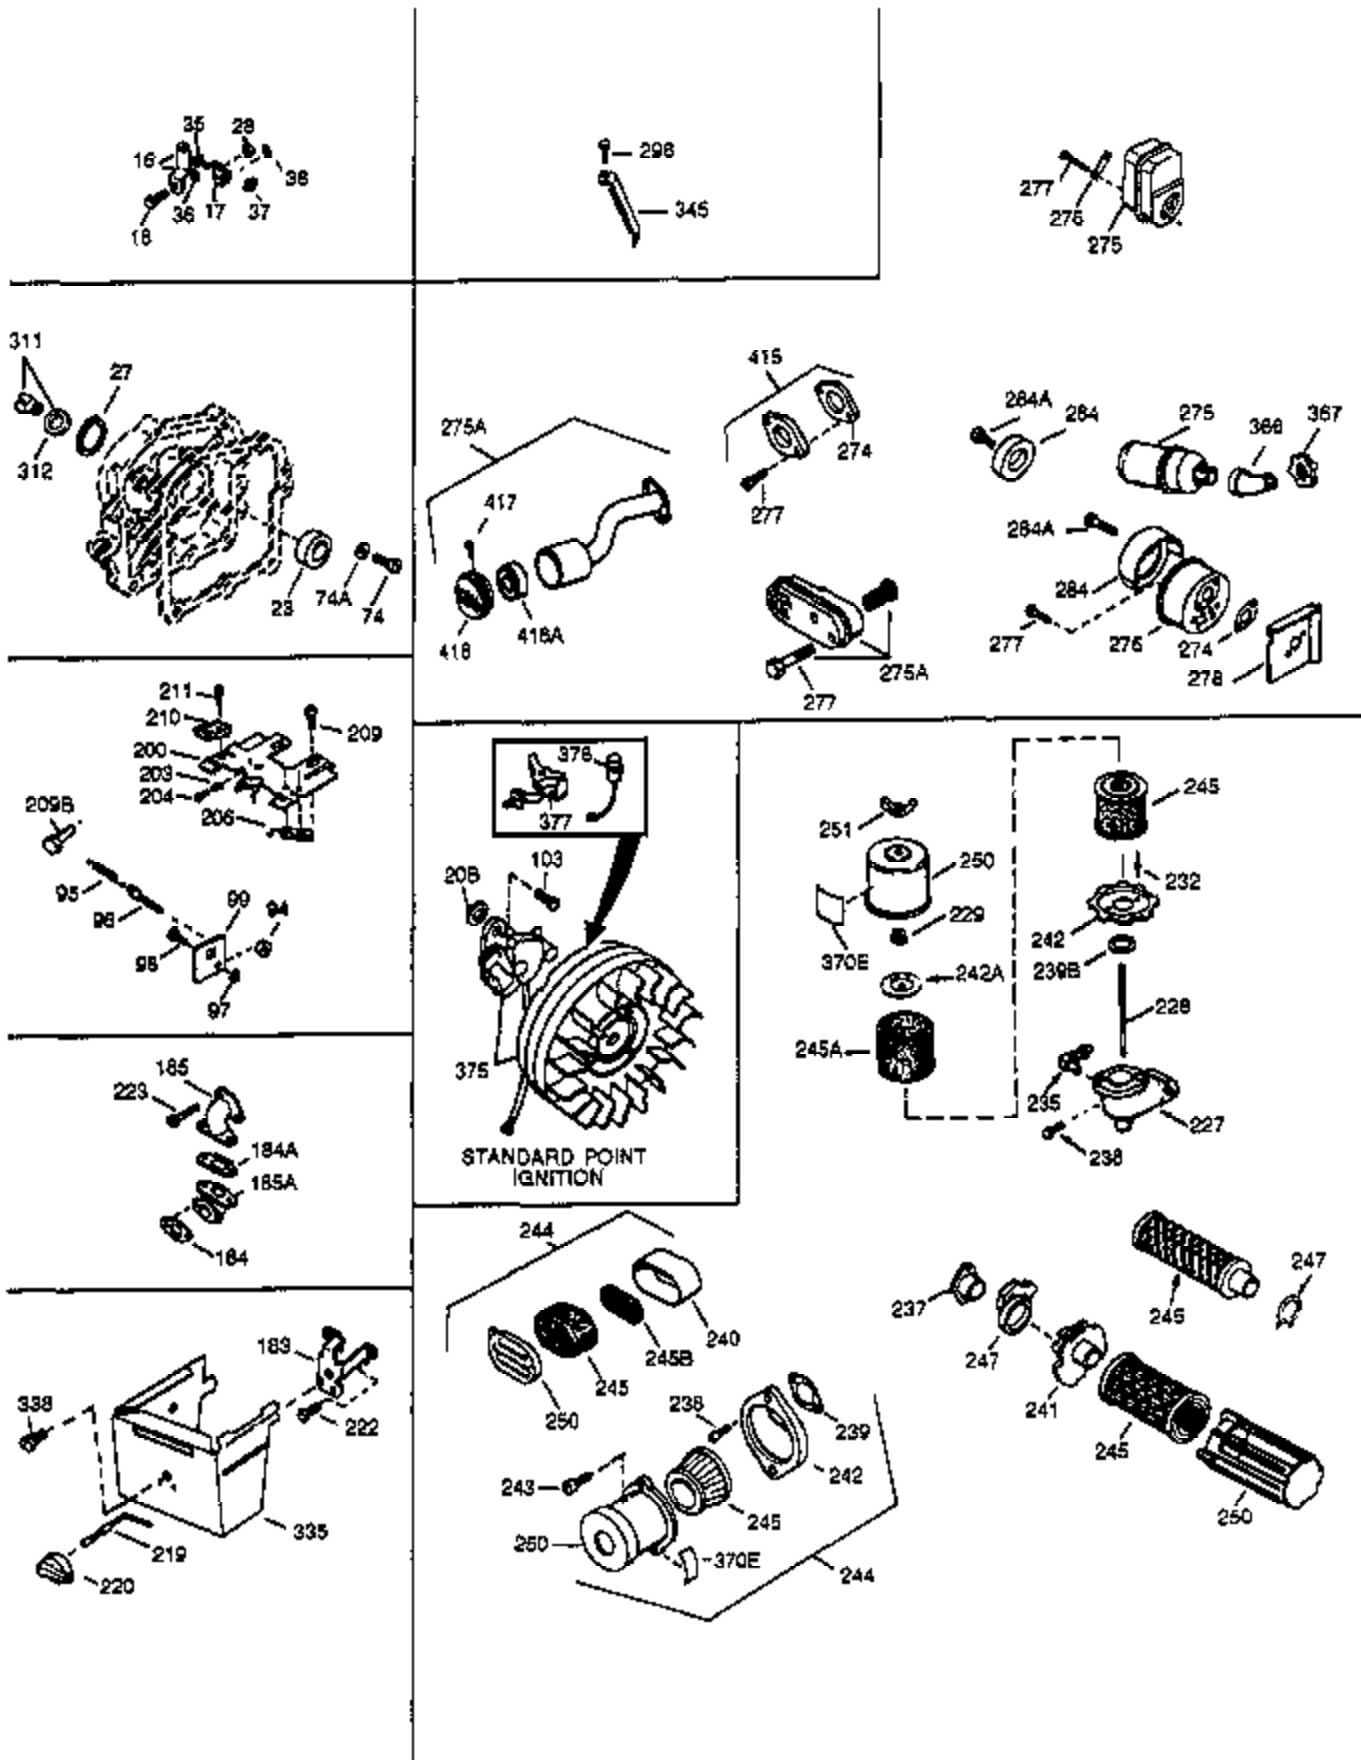

ILLUSTRATION SHOWS TYPICAL PARTS ONLY. ORDER BY PART NUMBER. PARTS NOT LISTED ARE SUPPLIED BY OEM.

Ref #	Part Number	Qty	Description
16	31336	1	Governor Lever
17	31335	1	Governor Lever Clamp
18	650548	1	Screw, 8-32 x 5/16"
103	650814	2	Screw, Torx T-15, 10-24 x 1"
131	6021A	1	Screw, 5/16-18 x 1-1/2"
184	31688A	1	* Carburetor To Intake Pipe Gasket
185	34597	1	Intake Pipe
200	33858A	1	Control Bracket (Incl.203,204,206,209 ,209A)
203	31342	1	Compression Spring
204	650549	1	Screw, 5-40 x 7/16"
206	610973	1	Terminal
223	650451	2	Screw, 1/4-20 x 1"
238	650932	2	Screw, 10-32 x 49/64"
239	34338	1	Air Cleaner Gasket
241	35797	1	Air Cleaner Collar
245	35066	1	Air Cleaner Filter
250	35065	1	Air Cleaner Cover
274	30081A	1	* Exhaust Gasket
275	30996	1	Muffler
277	650493	2	Screw, 1/4-20 x 1-3/4"
284A	650665	1	Screw, 1/4-15 x 3/4"
284	30997	1	Muffler Deflector
298	650665	2	Screw, 1/4-15 x 7/8"
311	27625	1	Oil Fill Plug (Incl. 312)
312	29673	1	* Oil Fill Plug Gasket
345	32664	1	Heat Baffle