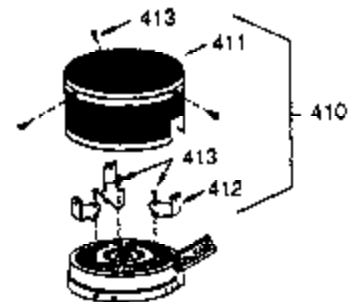

ILLUSTRATION SHOWS TYPICAL PARTS ONLY. ORDER BY PART NUMBER. PARTS NOT LISTED ARE SUPPLIED BY OEM.

Ref #	Part Number	Qty	Description
16	31336	1	Governor Lever
17	31335	1	Governor Lever Clamp
18	650548	1	Screw, 8-32 x 5/16"
103	650814	2	Screw, Torx T-15, 10-24 x 1"
131	6021A	1	Screw, 5/16-18 x 1-1/2"
184	31688A	1	* Carburetor To Intake Pipe Gasket
185	34597	1	Intake Pipe
200	33858A	1	Control Bracket (Incl.203,204,206,209 ,209A)
203	31342	1	Compression Spring
204	650549	1	Screw, 5-40 x 7/16"
206	610973	1	Terminal
223	650451	2	Screw, 1/4-20 x 1"
238	650932	2	Screw, 10-32 x 49/64"
239	34338	1	Air Cleaner Gasket
241	35797	1	Air Cleaner Collar
245	35066	1	Air Cleaner Filter
250	35065	1	Air Cleaner Cover
274	30081A	1	* Exhaust Gasket
275	30996	1	Muffler
277	650493	2	Screw, 1/4-20 x 1-3/4"
284A	650665	1	Screw, 1/4-15 x 3/4"
284	30997	1	Muffler Deflector
298	650665	2	Screw, 1/4-15 x 7/8"
311	27625	1	Oil Fill Plug (Incl. 312)
312	29673	1	* Oil Fill Plug Gasket
345	32664	1	Heat Baffle

ILLUSTRATION SHOWS TYPICAL PARTS ONLY. ORDER BY PART NUMBER. PARTS NOT LISTED ARE SUPPLIED BY OEM.

OPTIONAL 110 - 120 VOLT
 STARTER MOTOR KIT

STARTER MUFF KIT
 (OPTIONAL)

OPTIONAL
 DEBRIS SCREEN KIT

Ref #	Part Number	Qty	Description
90	611080	1	Flywheel
100	34443A	1	Solid State Ignition
102	650872	2	Solid State Mounting Stud
103	650814	2	Screw, Torx T-15, 10-24 x 1"
131	6021A	1	Screw, 5/16-18 x 1-1/2"
179	30593	1	Retainer Clip
260	35585	1	Blower Housing
262	29212	2	Screw, 1/4-28 x 7/16"
287	650884	2	Screw, 8-32 x 1/2"
313	34080	1	Spacer
327	35392	1	Starter Plug
370	34346	1	Lubrication Decal
370B	35344	1	Control Decal
390	590642A	1	Rewind Starter