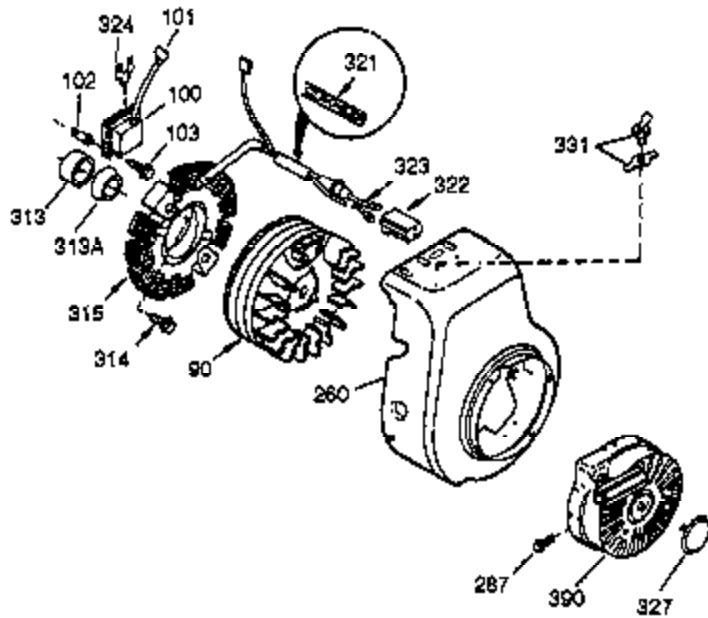

ILLUSTRATION SHOWS TYPICAL PARTS ONLY. ORDER BY PART NUMBER. PARTS NOT LISTED ARE SUPPLIED BY OEM.