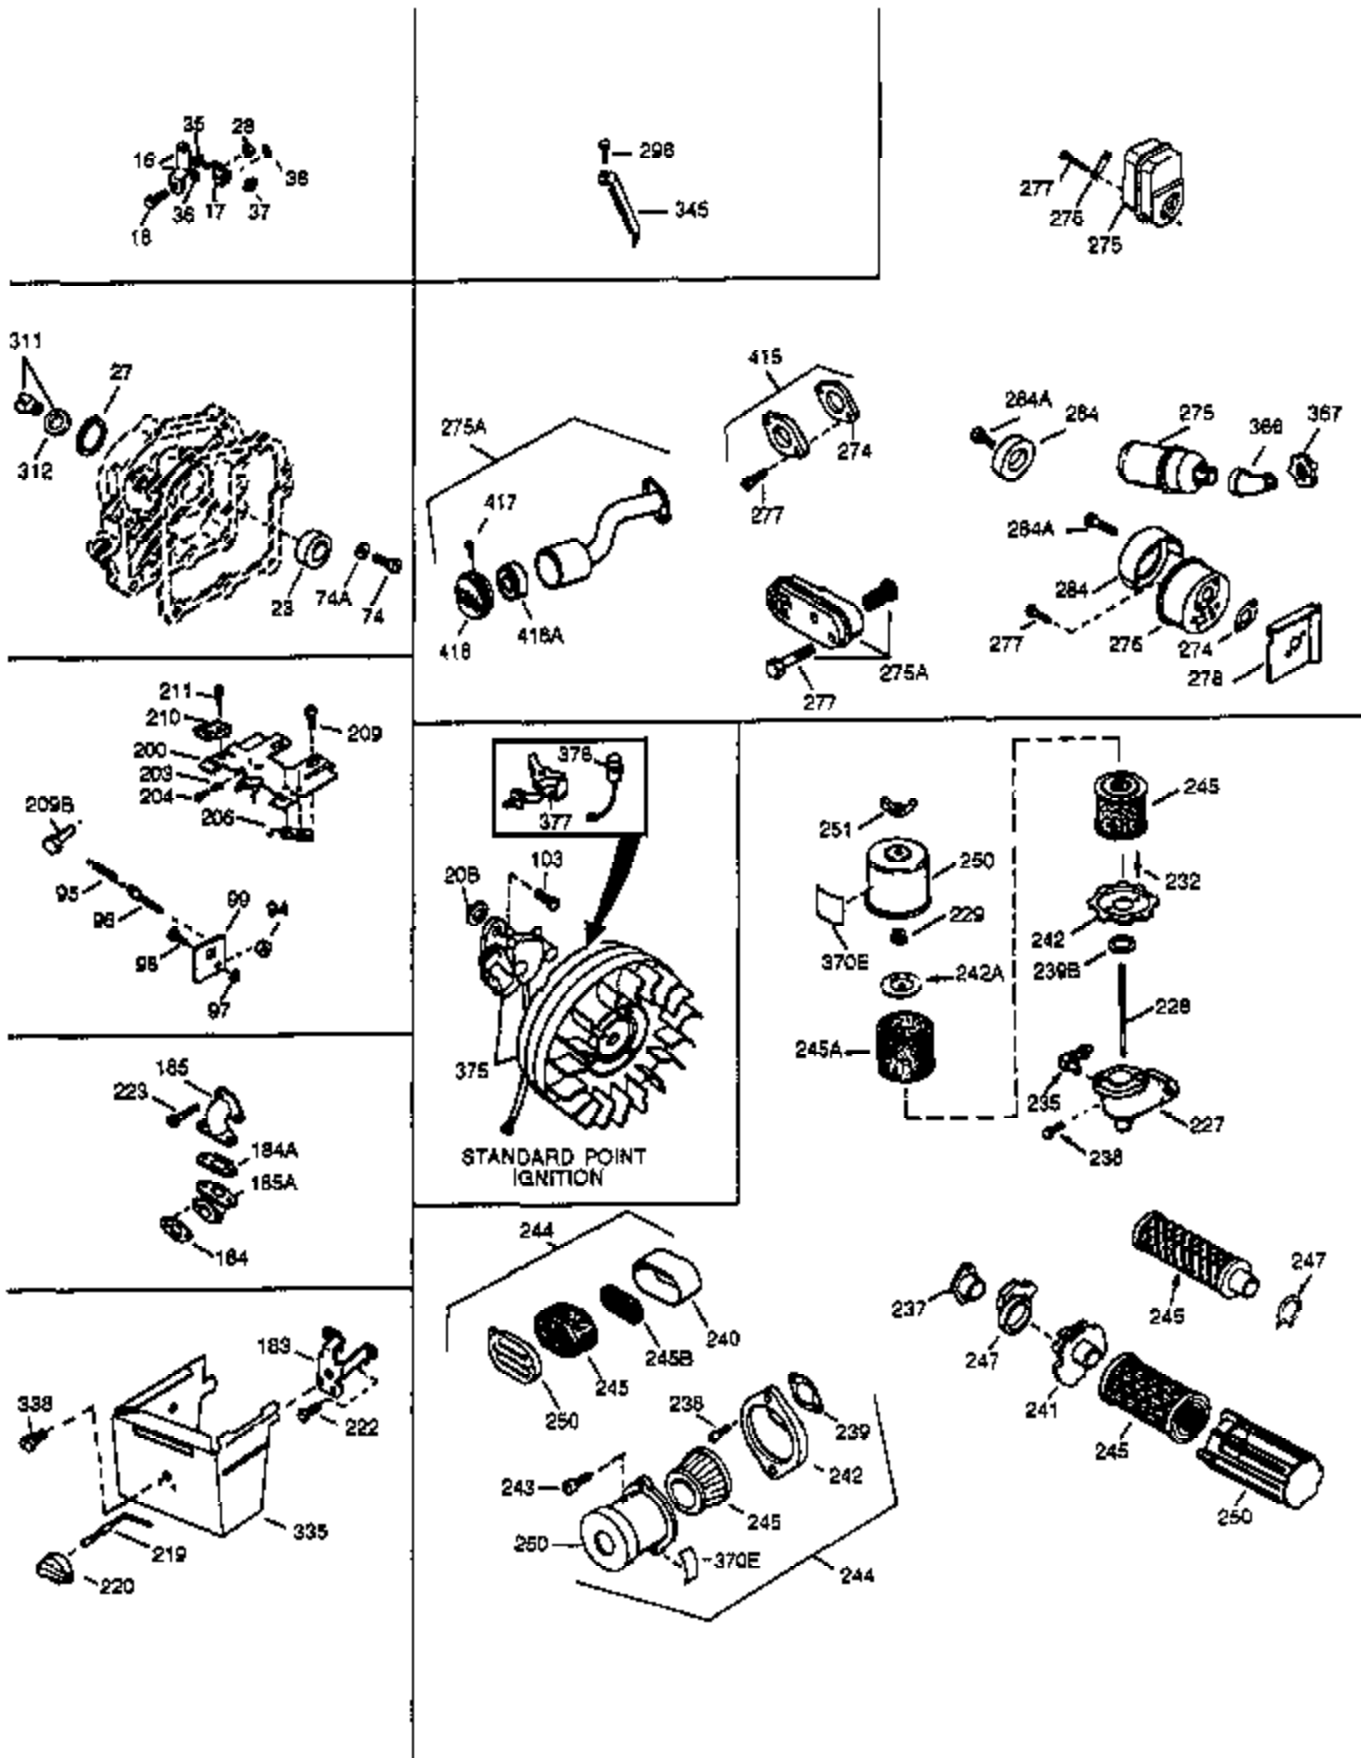

ILLUSTRATION SHOWS TYPICAL PARTS ONLY. ORDER BY PART NUMBER. PARTS NOT LISTED ARE SUPPLIED BY OEM.

Ref #	Part Number	Qty	Description
16	31336	1	Governor Lever
17	31335	1	Governor Lever Clamp
18	650548	1	Screw, 8-32 x 5/16"
103	650814	2	Screw, Torx T-15, 10-24 x 1"
131	6021A	1	Screw, 5/16-18 x 1-1/2"
184	31688A	1	* Carburetor To Intake Pipe Gasket
185	34597	1	Intake Pipe
200	33858A	1	Control Bracket (Incl. 203 thru 211)
203	31342	1	Compression Spring
204	650549	1	Screw, 5-40 x 7/16"
206	610973	1	Terminal
223	650451	2	Screw, 1/4-20 x 1"
238	650932	2	Screw, 10-32 x 49/64"
239	34338	1	Air Cleaner Gasket
241	35797	1	Air Cleaner Collar
245	35066	1	Air Cleaner Filter
250	35065	1	Air Cleaner Cover
274	30081A	1	* Exhaust Gasket
275	30996	1	Muffler
277	650493	2	Screw, 1/4-20 x 1-3/4"
284A	650665	1	Screw, 1/4-15 x 3/4"
284	30997	1	Muffler Deflector
298	650665	2	Screw, 1/4-15 x 7/8"
311	27625	1	Oil Fill Plug (Incl. 312)
312	29673	1	* Oil Fill Plug Gasket
345	32664	1	Heat Baffle