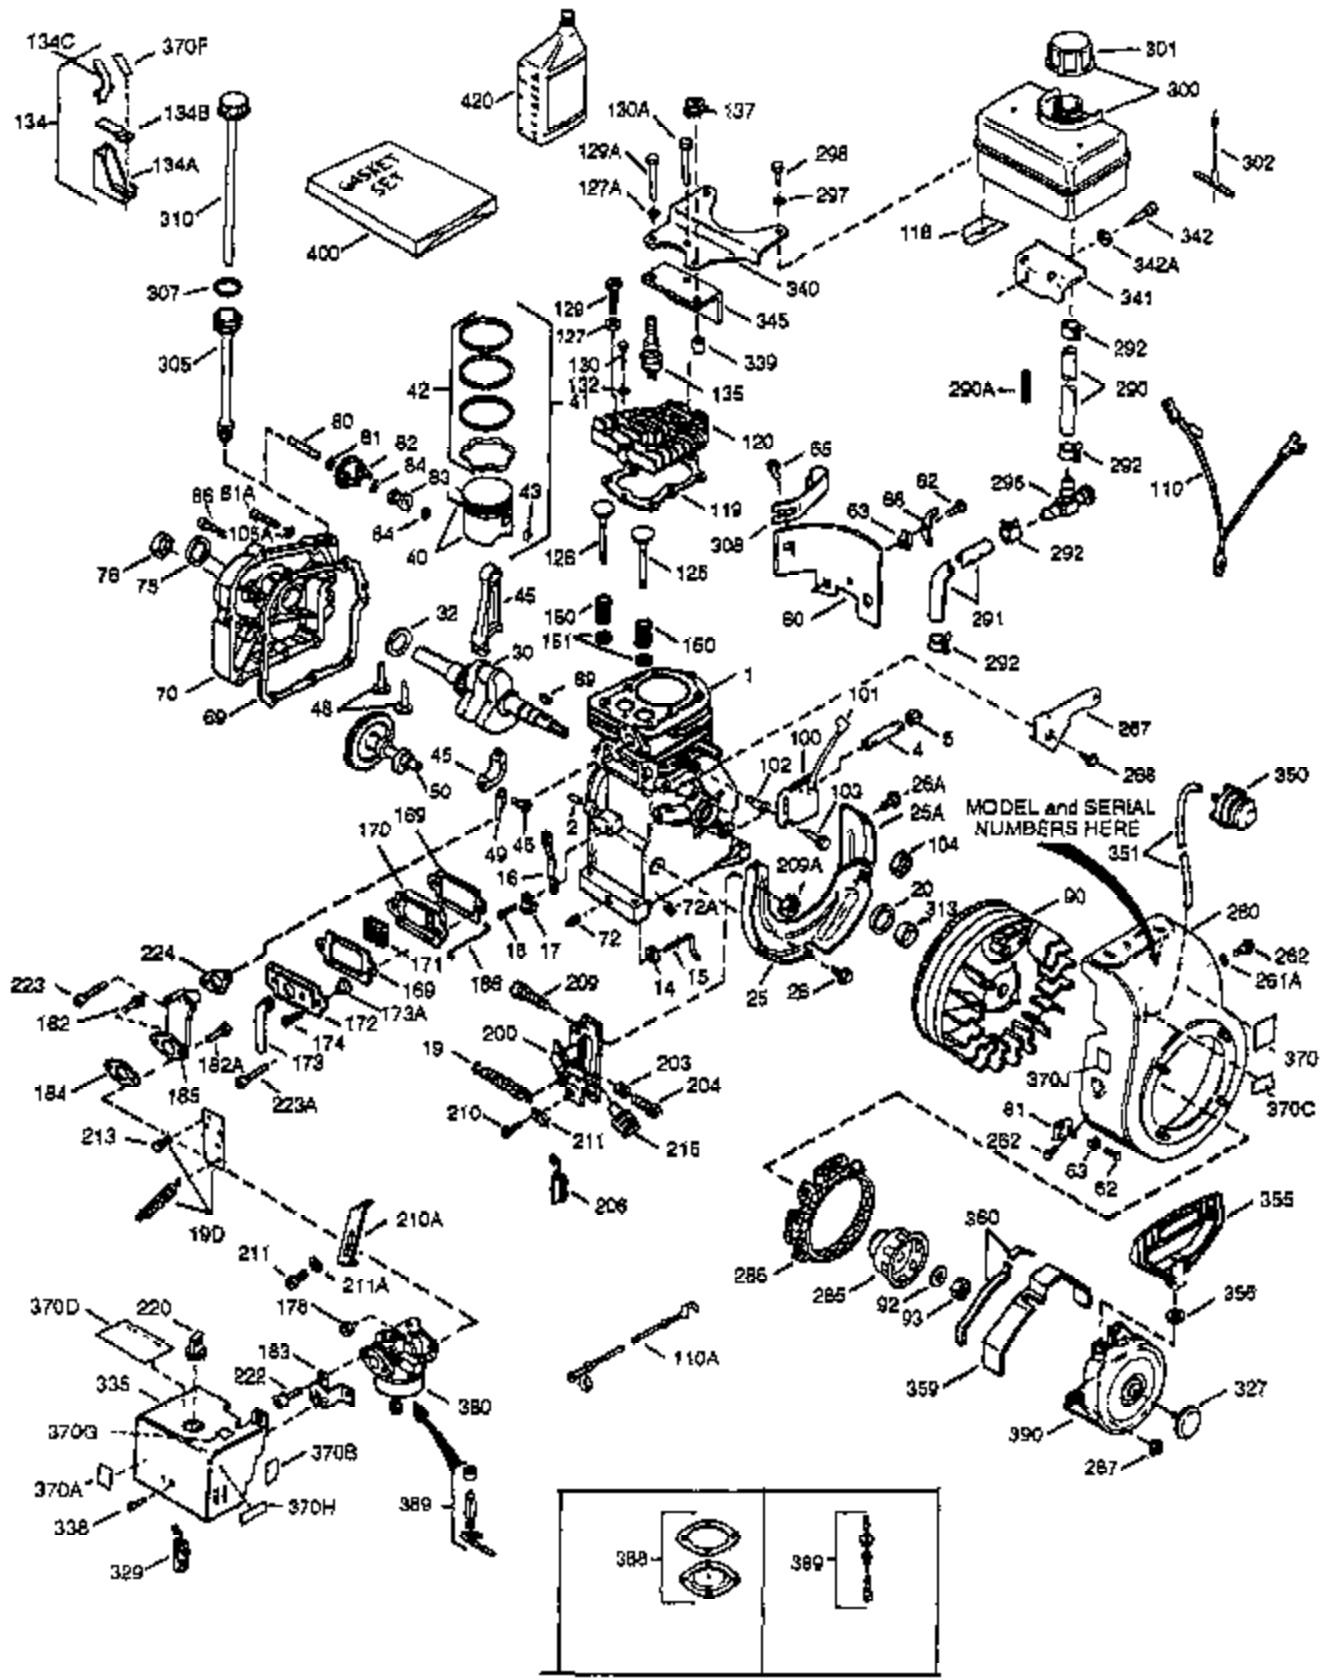

ILLUSTRATION SHOWS TYPICAL PARTS ONLY. ORDER BY PART NUMBER. PARTS NOT LISTED ARE SUPPLIED BY OEM

Ref #	Part Number	Qty	Description
1	34708A	1	Cylinder (Incl. 2, 20 & 72)
2	26727	2	Dowel Pin
14	28277	1	Washer
15	31334	1	Governor Rod
16	31336	1	Governor Lever
17	31335	1	Governor Lever Clamp
18	650548	1	Screw, 8-32 x 5/16"
19	34593	1	Extension Spring
20	32600	1	Oil Seal
25A	35883	1	Baffle Extension
25	33342	1	Blower Housing Baffle
26A	650884	1	Screw, 8-32 x 1/2"
26	650561	2	Screw, 1/4-20 x 5/8"
30	34730	1	Crankshaft
40	34514	1	Piston, Pin & Ring Set (Std.)
40	34515	1	Piston, Pin & Ring Set (.010" OS)
40	34516	1	Piston, Pin & Ring Set (.020" OS)
41	32538B	1	Piston & Pin Ass'y. (Std.) (Incl. 43)
41	32548B	1	Piston & Pin Ass'y. (.010" OS) (Incl. 43)
41	32549B	1	Piston & Pin Ass'y. (.020" OS) (Incl. 43)
42	28986	1	Ring Set (Std.)
42	28987	1	Ring Set (.010" OS)
42	28988	1	Ring Set (.020" OS)
43	20381	2	Piston Pin Retaining Ring
45	30963B	1	Connecting Rod Ass'y. (Incl. 46 & 49)
46	32610A	2	Connecting Rod Bolt
48	27241	2	Valve Lifter
49	28594	1	Oil Dipper
50	33149A	1	Camshaft (BCR)
60	35846	1	Blower Housing Extension
69	27677A	1	* Cylinder Cover Gasket
70	35863	1	Cylinder Cover (Incl. 75, 80, 311 & 3 12)
72	27642	2	Oil Drain Plug
75	26208	1	Oil Seal
80	30574	1	Governor Shaft
81	30590A	1	Washer
82	30591	1	Governor Gear Ass'y. (Incl. 81)
83	30588A	1	Governor Spool
84	29193	2	Retaining Ring
86	650488	7	Screw, 1/4-20 x 1-1/4"
89	610961	1	Flywheel Key
90	611080	1	Flywheel
92	650815	1	Belleville Washer
93	650816	1	Flywheel Nut
100	34443A	1	Solid State Ignition
102	650872	2	Solid State Mounting Stud
103	650814	2	Screw, Torx T-15, 10-24 x 1"
110	35182	1	Ground Wire
119	29953C	1	* Cylinder Head Gasket
120	30579A	1	Cylinder Head (Incl. 130)
125	29313C	1	Exhaust Valve (Std.) (Incl. 151)
125	29315C	1	Exhaust Valve (1/32" OS) (Incl. 151)
126	29314B	1	Intake Valve (Std.) (Incl. 151)
126	29315C	1	Intake Valve (1/32" OS) (Incl. 151)
130	650694A	7	Screw, 5/16-18 x 2"
131	6021A	1	Screw, 5/16-18 x 1-1/2"
132	650708	1	Washer
135	33636	1	Resistor Spark Plug (CJ-8)