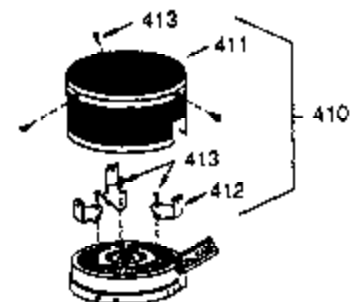

ILLUSTRATION SHOWS TYPICAL PARTS ONLY. ORDER BY PART NUMBER. PARTS NOT LISTED ARE SUPPLIED BY OEM.

Ref #	Part Number	Qty	Description
16	31336	1	Governor Lever
17	31335	1	Governor Lever Clamp
18	650548	1	Screw, 8-32 x 5/16"
103	650814	2	Screw, Torx T-15, 10-24 x 1"
131	6021A	1	Screw, 5/16-18 x 1-1/2"
184	31688A	1	* Carburetor To Intake Pipe Gasket
185	34597	1	Intake Pipe
200	33858A	1	Control Bracket (Incl. 203 thru 211)
203	31342	1	Compression Spring
204	650549	1	Screw, 5-40 x 7/16"
206	610973	1	Terminal
223	650451	2	Screw, 1/4-20 x 1"
238	650932	2	Screw, 10-32 x 49/64"
239	34338	1	Air Cleaner Gasket
241	35797	1	Air Cleaner Collar
245	35066	1	Air Cleaner Filter
250	35065	1	Air Cleaner Cover
274	30081A	1	* Exhaust Gasket
275	30996	1	Muffler
277	650493	2	Screw, 1/4-20 x 1-3/4"
284A	650665	1	Screw, 1/4-15 x 3/4"
284	30997	1	Muffler Deflector
298	650665	2	Screw, 1/4-15 x 7/8"
311	27625	1	Oil Fill Plug (Incl. 312)
312	29673	1	* Oil Fill Plug Gasket
345	32664	1	Heat Baffle

Ref #	Part Number	Qty	Description
90	611080	1	Flywheel
100	34443A	1	Solid State Ignition
102	650872	2	Solid State Mounting Stud
103	650814	2	Screw, Torx T-15, 10-24 x 1"
131	6021A	1	Screw, 5/16-18 x 1-1/2"
179	30593	1	Retainer Clip
260	35585	1	Blower Housing
262	29212	2	Screw, 1/4-28 x 7/16"
287	650884	2	Screw, 8-32 x 1/2"
313	34080	1	Spacer
327	35392	1	Starter Plug
370	34346	1	Lubrication Decal
370B	35344	1	Control Decal
390	590642A	1	Rewind Starter