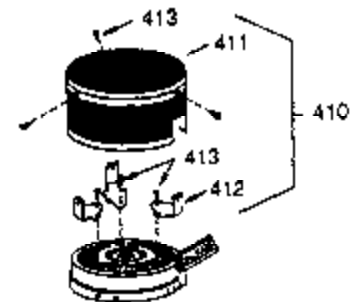

ILLUSTRATION SHOWS TYPICAL PARTS ONLY. ORDER BY PART NUMBER. PARTS NOT LISTED ARE SUPPLIED BY OEM.

Ref #	Part Number	Qty	Description
16	31510	1	Governor Lever
17	31335	1	Governor Lever Clamp
18	650548	1	Screw, 8-32 x 5/16"
23	28458	1	Ball Bearing
27	28539	1	Retaining Ring
74A	28537	2	Washer
74	30200	2	Screw, 10-24 x 9/16"
103	650814	2	Screw, Torx T-15, 10-24 x 1
131	6021A	3	Screw, 5/16-18 x 1-1/2"
184	26756	1	* Carburetor To Intake Pipe Gasket
185	28416A	1	Intake Pipe
200	33858A	1	Control Bracket (Incl.203,204,206,209 ,209A)
203	31342	1	Compression Spring
204	650549	1	Screw, 5-40 x 7/16"
206	610973	1	Terminal
223	650664	1	Screw, 1/4-20 x 1-19/32"
238	28820	2	Screw, 10-32 x 1/2"
239	27272A	1	* Air Cleaner Gasket
242	31691	1	Air Cleaner Base
243	650152	2	Screw, 8-32 x 3/8"
245	31700	1	Air Cleaner Filter
250	31715	1	Air Cleaner Cover
275	34610	1	Muffler (Incl. 277)
276	30083	1	Lock Plate
277	650795	2	Screw, 1/4-20 x 2-1/4"
298	650665	2	Screw, 1/4-15 x 7/8"
311	27625	1	Oil Fill Plug (Incl. 312)
312	29673	1	* Oil Fill Plug Gasket
345	33344	1	Heat Baffle

ILLUSTRATION SHOWS TYPICAL PARTS ONLY. ORDER BY PART NUMBER. PARTS NOT LISTED ARE SUPPLIED BY OEM.

OPTIONAL 110 - 120 VOLT
 STARTER MOTOR KIT

STARTER MUFF KIT
 (OPTIONAL)

OPTIONAL
 DEBRIS SCREEN KIT

Ref #	Part Number	Qty	Description
90	611080	1	Flywheel
100	34443A	1	Solid State Ignition
101	610118	1	Spark Plug Cover
102	650872	2	Solid State Mounting Stud
103	650814	2	Screw, Torx T-15, 10-24 x 1
131	6021A	3	Screw, 5/16-18 x 1-1/2"
260	35585	1	Blower Housing
262	29212	2	Screw, 1/4-28 x 7/16"
287	650884	2	Screw, 8-32 x 1/2"
313	34080	1	Spacer
327	35392	1	Starter Plug
370B	35344	1	Control Decal
370	34686	1	Name Decal
390	590642A	1	Rewind Starter