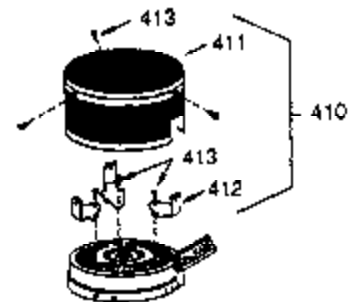

ILLUSTRATION SHOWS TYPICAL PARTS ONLY. ORDER BY PART NUMBER. PARTS NOT LISTED ARE SUPPLIED BY OEM.

OPTIONAL 110 - 120 VOLT
 STARTER MOTOR KIT

STARTER MUFF KIT
 (OPTIONAL)

OPTIONAL
 DEBRIS SCREEN KIT

Ref #	Part Number	Qty	Description
90	611080	1	Flywheel
100	34443A	1	Solid State Ignition
102	650872	2	Solid State Mounting Stud
103	650814	2	Screw, Torx T-15, 10-24 x 1"
131	6021A	1	Screw, 5/16-18 x 1-1/2"
179	30593	1	Retainer Clip
260	35585	1	Blower Housing
262	29212	2	Screw, 1/4-28 x 7/16"
287	650884	2	Screw, 8-32 x 1/2"
313	34080	1	Spacer
327	35392	1	Starter Plug
370	550223	1	Name Decal
370B	34346	1	Lubrication Decal
390	590642A	1	Rewind Starter