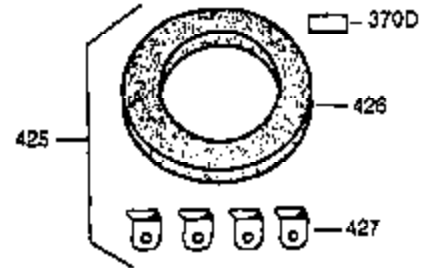

STARTER MUFF KIT
(OPTIONAL)