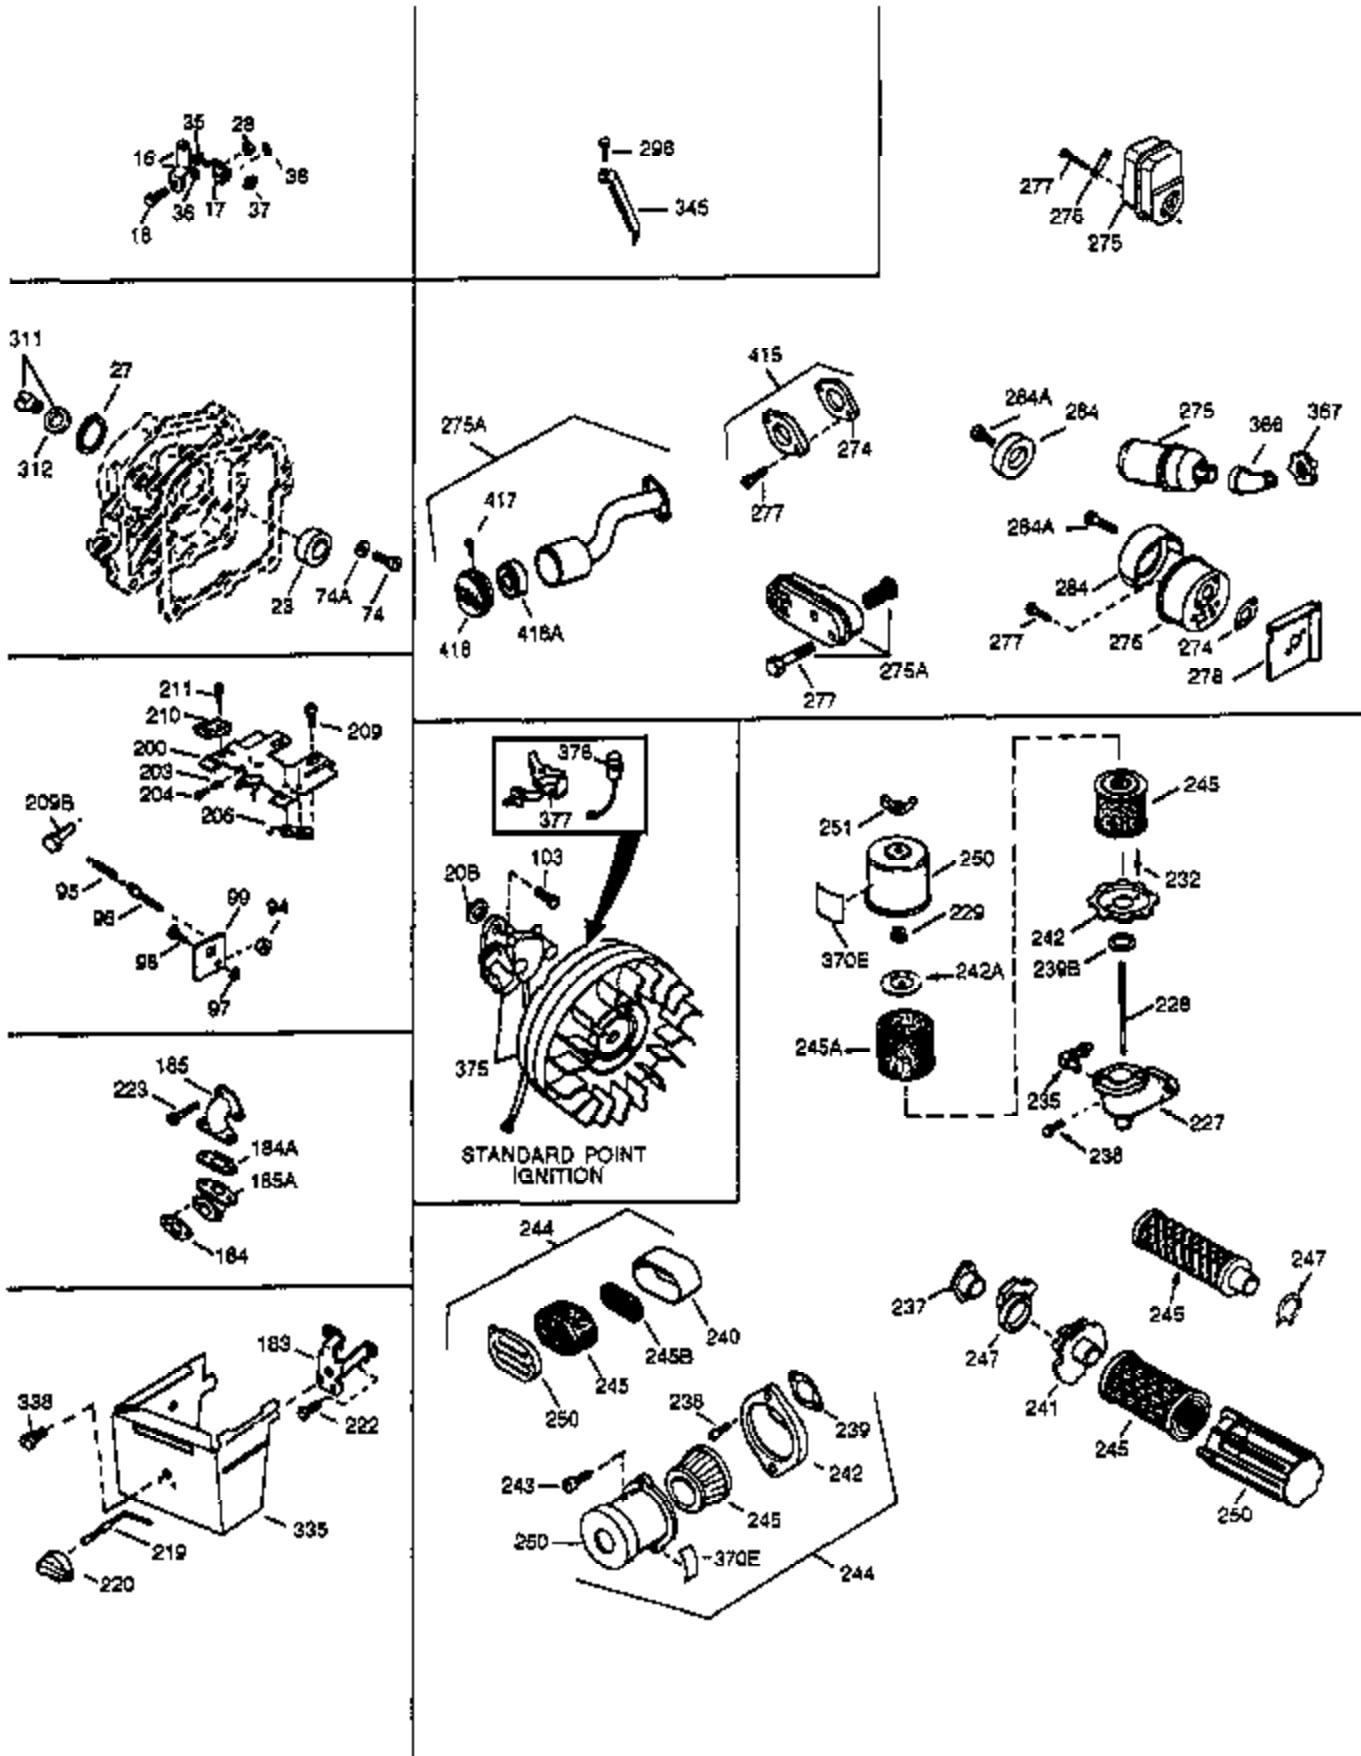

ILLUSTRATION SHOWS TYPICAL PARTS ONLY. ORDER BY PART NUMBER. PARTS NOT LISTED ARE SUPPLIED BY OEM.

Ref #	Part Number	Qty	Description
16	31336	1	Governor Lever
17	31335	1	Governor Lever Clamp
18	650548	1	Screw, 8-32 x 5/16"
103	650814	2	Screw, Torx T-15, 10-24 x 1"
131	6021A	1	Screw, 5/16-18 x 1-1/2"
184	31688A	1	* Carburetor To Intake Pipe Gasket
185	34597	1	Intake Pipe
200	33858A	1	Control Bracket (Incl.203,204,206,209 ,209A)
203	31342	1	Compression Spring
204	650549	1	Screw, 5-40 x 7/16"
206	610973	1	Terminal
223	650451	2	Screw, 1/4-20 x 1"
237	32971	1	Air Cleaner Adaptor
238	650709	2	Screw, 10-32 x 7/16"
239	27272A	1	Air Cleaner Gasket
241	35067	1	Air Cleaner Collar
245	35066	1	Air Cleaner Filter
247	35068	1	Air Cleaner Clamp
250	35065	1	Air Cleaner Cover
274	30081A	1	* Exhaust Gasket
275	30996	1	Muffler
277	650493	2	Screw, 1/4-20 x 1-3/4"
284	30997	1	Muffler Deflector
284A	650665	1	Screw, 1/4-15 x 3/4"
298	650665	2	Screw, 1/4-15 x 7/8"
311	27625	1	Oil Fill Plug (Incl. 312)
312	29673	1	* Oil Fill Plug Gasket
345	32664	1	Heat Baffle