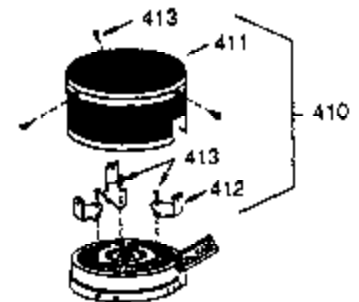

ILLUSTRATION SHOWS TYPICAL PARTS ONLY. ORDER BY PART NUMBER. PARTS NOT LISTED ARE SUPPLIED BY OEM.

Ref #	Part Number	Qty	Description
16	31336	1	Governor Lever
17	31335	1	Governor Lever Clamp
18	650548	1	Screw, 8-32 x 5/16"
103	650814	2	Screw, Torx T-15, 10-24 x 1"
131	6021A	1	Screw, 5/16-18 x 1-1/2"
184	31688A	1	* Carburetor To Intake Pipe Gasket
185	34597	1	Intake Pipe
200	33858A	1	Control Bracket (Incl.203,204,206,209 ,209A)
203	31342	1	Compression Spring
204	650549	1	Screw, 5-40 x 7/16"
206	610973	1	Terminal
223	650451	2	Screw, 1/4-20 x 1"
237	32971	1	Air Cleaner Adaptor
238	650709	2	Screw, 10-32 x 7/16"
239	27272A	1	Air Cleaner Gasket
241	35067	1	Air Cleaner Collar
245	35066	1	Air Cleaner Filter
247	35068	1	Air Cleaner Clamp
250	35065	1	Air Cleaner Cover
274	30081A	1	* Exhaust Gasket
275	30996	1	Muffler
277	650493	2	Screw, 1/4-20 x 1-3/4"
284	30997	1	Muffler Deflector
284A	650665	1	Screw, 1/4-15 x 3/4"
298	650665	2	Screw, 1/4-15 x 7/8"
311	27625	1	Oil Fill Plug (Incl. 312)
312	29673	1	* Oil Fill Plug Gasket
345	32664	1	Heat Baffle

ILLUSTRATION SHOWS TYPICAL PARTS ONLY. ORDER BY PART NUMBER. PARTS NOT LISTED ARE SUPPLIED BY OEM.

OPTIONAL 110 - 120 VOLT
 STARTER MOTOR KIT

STARTER MUFF KIT
 (OPTIONAL)

OPTIONAL
 DEBRIS SCREEN KIT

Ref #	Part Number	Qty	Description
90	611080	1	Flywheel
100	34443A	1	Solid State Ignition
102	650872	2	Solid State Mounting Stud
103	650814	2	Screw, Torx T-15, 10-24 x 1"
131	6021A	1	Screw, 5/16-18 x 1-1/2"
179	30593	1	Retainer Clip
260	35585	1	Blower Housing
262	29212	2	Screw, 1/4-28 x 7/16"
287	650884	2	Screw, 8-32 x 1/2"
313	34080	1	Spacer
327	35392	1	Starter Plug
370	34346	1	Lubrication Decal
370B	35344	1	Control Decal
390	590642A	1	Rewind Starter