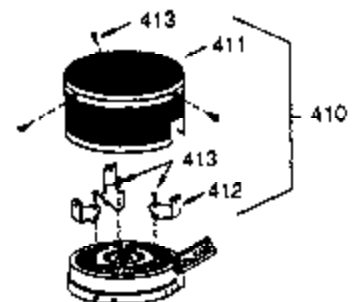

ILLUSTRATION SHOWS TYPICAL PARTS ONLY. ORDER BY PART NUMBER. PARTS NOT LISTED ARE SUPPLIED BY OEM.

Ref #	Part Number	Qty	Description
16	31336	1	Governor Lever
17	31335	1	Governor Lever Clamp
18	650548	1	Screw, 8-32 x 5/16"
103	650814	2	Screw, Torx T-15, 10-24 x 1
131	6021A	3	Screw, 5/16-18 x 1-1/2"
184	31688A	1	* Carburetor To Intake Pipe Gasket
185	34597	1	Intake Pipe
200	33879A	1	Control Bracket (Incl. 203 thru 211)
203	31342	1	Compression Spring
204	650549	1	Screw, 5-40 x 7/16"
206	610973	1	Terminal
210	27793	1	Conduit Clip
211	28942	1	Screw, 10-32 x 3/8"
223	650451	2	Screw, 1/4-20 x 1"
238	28820	2	Screw, 10-32 x 1/2"
239	27272A	1	* Air Cleaner Gasket
242	31914	1	Air Cleaner Base
243	650152	2	Screw, 8-32 x 3/8"
245	30727	1	Air Cleaner Filter
250	31715	1	Air Cleaner Cover
275	34610	1	Muffler (Incl. 277)
276	30083	1	Lock Plate
277	650795	2	Screw, 1/4-20 x 2-1/4"
298	650665	2	Screw, 1/4-15 x 7/8"
311	27625	1	Oil Fill Plug (Incl. 312)
312	29673	1	* Oil Fill Plug Gasket
345	32664	1	Heat Baffle

Ref #	Part Number	Qty	Description
90	611080	1	Flywheel
100	34443A	1	Solid State Ignition
101	610118	1	Spark Plug Cover
102	650872	2	Solid State Mounting Stud
103	650814	2	Screw, Torx T-15, 10-24 x 1
131	6021A	3	Screw, 5/16-18 x 1-1/2"
179	30593	1	Retainer Clip
260	35585	1	Blower Housing
262	29212	2	Screw, 1/4-28 x 7/16"
287	650884	2	Screw, 8-32 x 1/2"
313	34080	1	Spacer
327	35392	1	Starter Plug
370	550223	1	Name Decal
370B	34150	1	Choke Decal
390	590642A	1	Rewind Starter