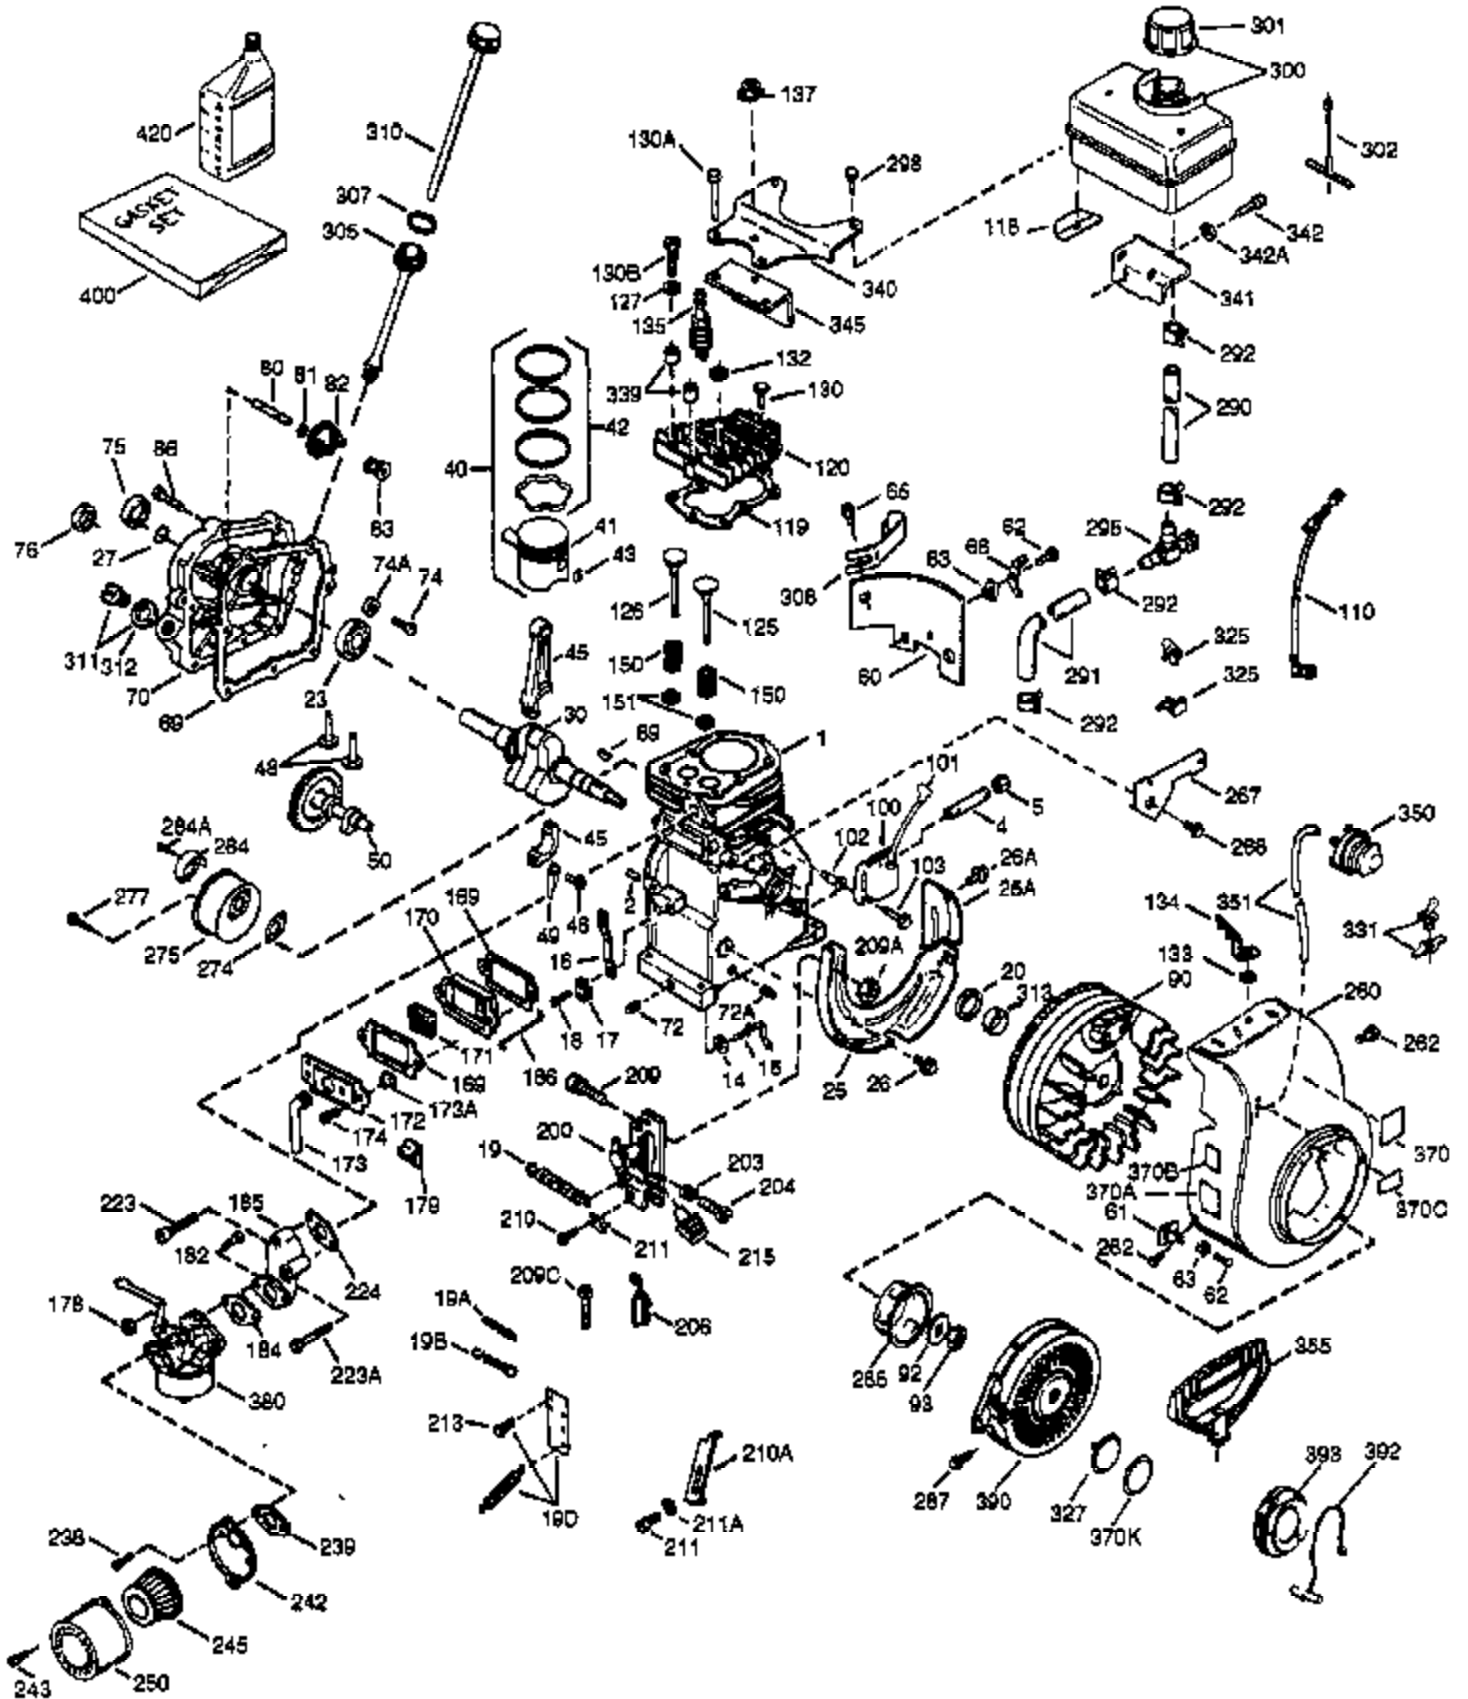

ILLUSTRATION SHOWS TYPICAL PARTS ONLY. ORDER BY PART NUMBER. PARTS NOT LISTED ARE SUPPLIED BY OEM.

VIEW 1 OF 2

Ref #	Part Number	Qty	Description
1	34708A	1	Cylinder (Incl. 2, 20 & 72)
2	26727	2	Dowel Pin
14	28277	1	Washer
15	31334	1	Governor Rod
16	31336	1	Governor Lever
17	31335	1	Governor Lever Clamp
18	650548	1	Screw, 8-32 x 5/16"
19	34593	1	Extension Spring
20	32600	1	Oil Seal
25A	35883	1	Baffle Extension
25	33342	1	Blower Housing Baffle
26A	650926	1	Screw, 8-32 x 21/64"
26	650561	2	Screw, 1/4-20 x 5/8"
30	34709	1	Crankshaft
40	34514	1	Piston, Pin & Ring Set (Std.)
40	34515	1	Piston, Pin & Ring Set (.010" OS)
40	34516	1	Piston, Pin & Ring Set (.020" OS)
41	32538B	1	Piston & Pin Ass'y. (Std.) (Incl. 43)
41	32548B	1	Piston & Pin Ass'y. (.010" OS) (Incl. 43)
41	32549B	1	Piston & Pin Ass'y. (.020" OS) (Incl. 43)
42	28986	1	Ring Set (Std.)
42	28987	1	Ring Set (.010" OS)
42	28988	1	Ring Set (.020" OS)
43	20381	2	Piston Pin Retaining Ring
45	30963B	1	Connecting Rod Ass'y. (Incl. 46 & 49)
46	32610A	2	Connecting Rod Bolt
48	27241	2	Valve Lifter
49	28594	1	Oil Dipper
50	33149A	1	Camshaft (BCR)
60	29745	1	Blower Housing Extension
65	650128	1	Screw, 10-24 x 1/2"
69	27677A	1	* Cylinder Cover Gasket
70	35863A	1	Cylinder Cover (Incl. 75 thru 83, 311 & 312)
72	27642	2	Oil Drain Plug
75	26208	1	Oil Seal
80	30574A	1	Governor Shaft
81	30590A	1	Washer
82	30591	1	Governor Gear Ass'y. (Incl. 81)
83	30588A	1	Governor Spool
86	650488	7	Screw, 1/4-20 x 1-1/4"
89	610961	1	Flywheel Key
90	611080	1	Flywheel
92	650815	1	Belleville Washer
93	650816	1	Flywheel Nut
100	34443A	1	Solid State Ignition
101	610118	1	Spark Plug Cover
102	650872	2	Solid State Mounting Stud
103	650814	2	Screw, Torx T-15, 10-24 x 1"
110	35182	1	Ground Wire
119	29953C	1	* Cylinder Head Gasket
120	30579A	1	Cylinder Head (Incl. 130)
125	29313C	1	Exhaust Valve (Std.) (Incl. 151)
125	29315C	1	Exhaust Valve (1/32" OS) (Incl. 151)
126	29314B	1	Intake Valve (Std.) (Incl. 151)
126	29315C	1	Intake Valve (1/32" OS) (Incl. 151)
130	650694A	7	Screw, 5/16-18 x 2"
131	6021A	1	Screw, 5/16-18 x 1-1/2"
132	650708	1	Washer