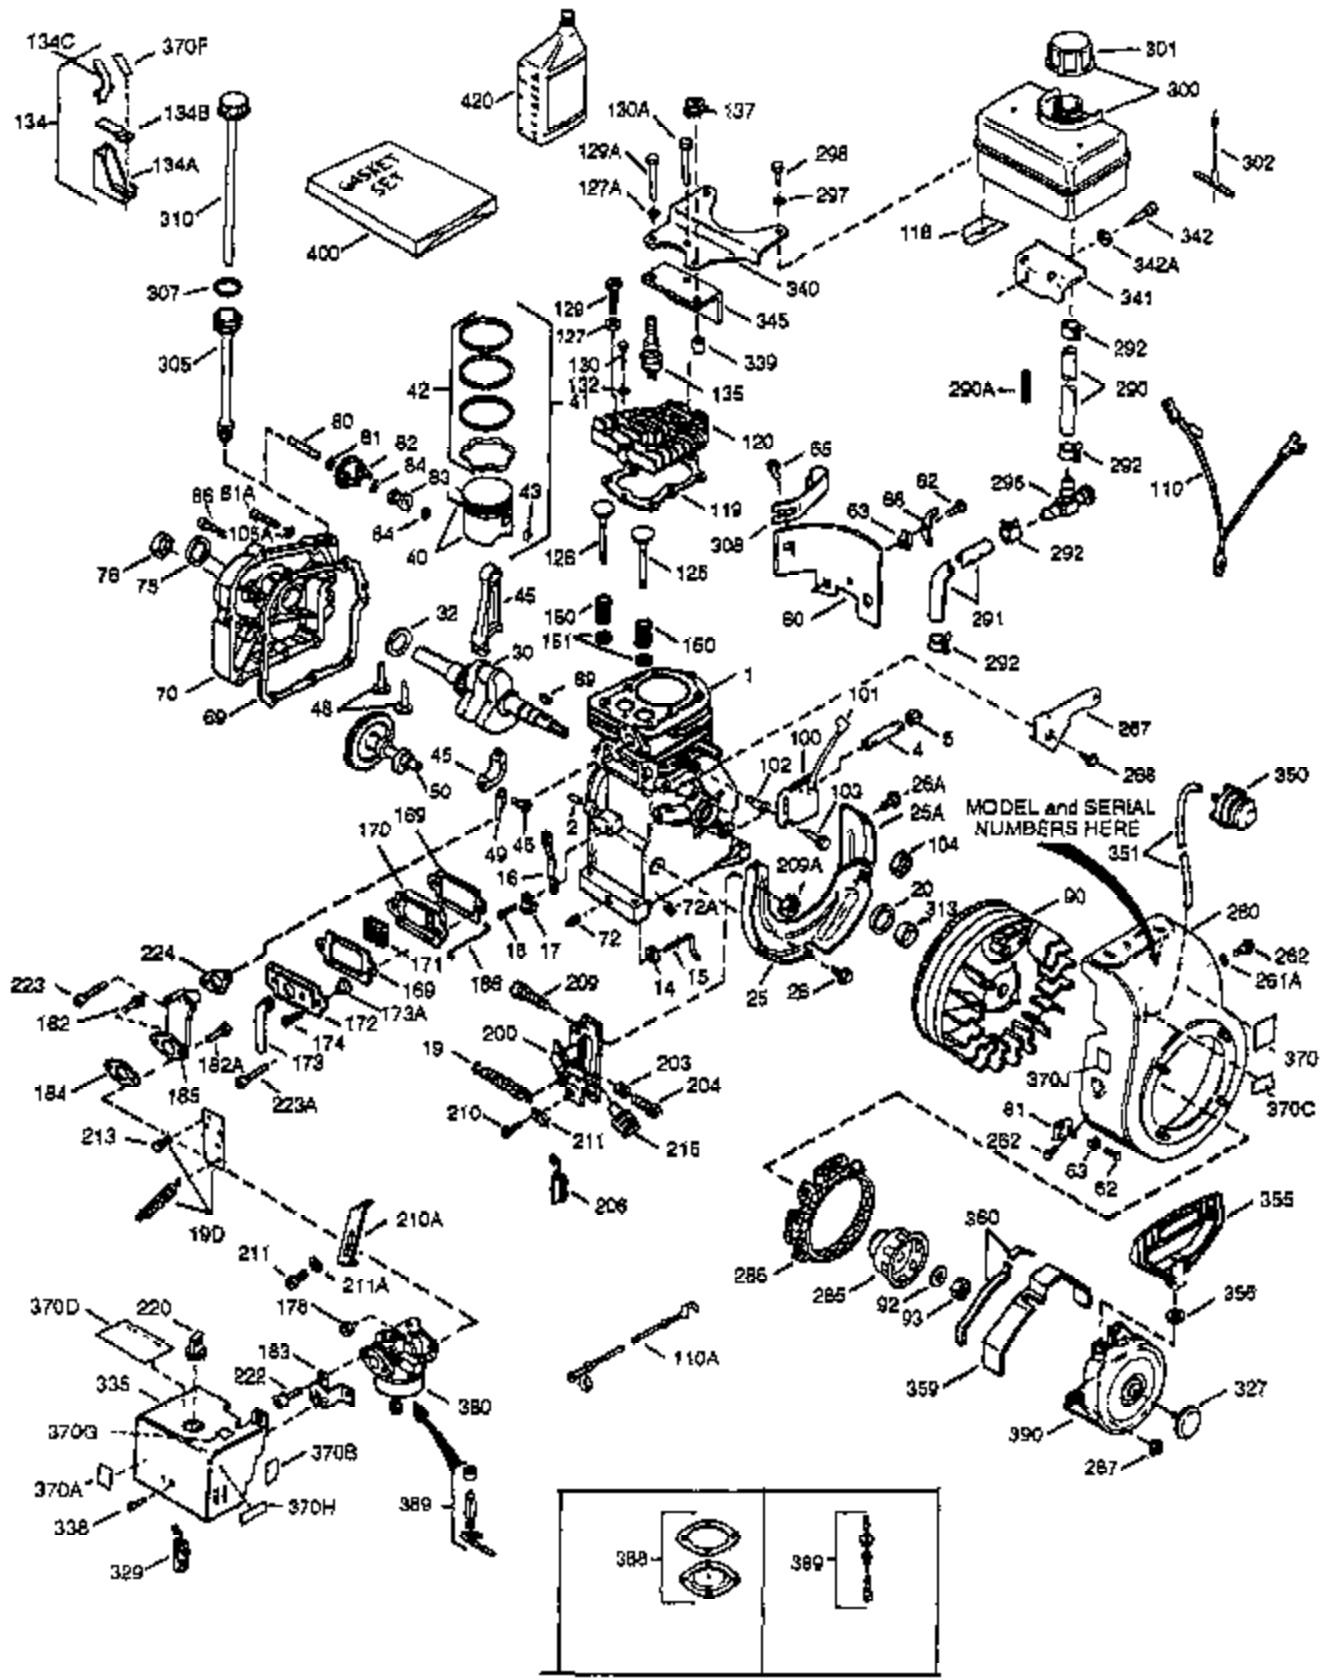

ILLUSTRATION SHOWS TYPICAL PARTS ONLY. ORDER BY PART NUMBER. PARTS NOT LISTED ARE SUPPLIED BY OEM

Ref #	Part Number	Qty	Description
1	34708A	1	Cylinder (Incl. 2, 20 & 72)
2	26727	2	Dowel Pin
14	28277	1	Washer
15	31334	1	Governor Rod
16	31336	1	Governor Lever
17	31335	1	Governor Lever Clamp
18	650548	1	Screw, 8-32 x 5/16"
19	34593	1	Extension Spring
20	32600	1	Oil Seal
25	33342	1	Blower Housing Baffle
25A	35883	1	Baffle Extension
26	650561	2	Screw, 1/4-20 x 5/8"
26A	650884	1	Screw, 8-32 x 1/2"
30	35902	1	Crankshaft
40	34514	1	Piston, Pin & Ring Set (Std.)
40	34515	1	Piston, Pin & Ring Set (.010" OS)
40	34516	1	Piston, Pin & Ring Set (.020" OS)
41	32538B	1	Piston & Pin Ass'y. (Std.) (Incl. 43)
41	32548B	1	Piston & Pin Ass'y. (.010" OS) (Incl. 43)
41	32549B	1	Piston & Pin Ass'y. (.020" OS) (Incl. 43)
42	28986	1	Ring Set (Std.)
42	28987	1	Ring Set (.010" OS)
42	28988	1	Ring Set (.020" OS)
43	20381	2	Piston Pin Retaining Ring
45	30963B	1	Connecting Rod Ass'y. (Incl. 46 & 49)
46	32610A	2	Connecting Rod Bolt
48	27241	2	Valve Lifter
49	28594	1	Oil Dipper
50	33149A	1	Camshaft (BCR)
60	29745	1	Blower Housing Extension
65	650128	1	Screw, 10-24 x 1/2"
69	27677A	1	* Cylinder Cover Gasket
70	35863	1	Cylinder Cover (Incl. 75, 80, 311 & 3 12)
72	27642	2	Oil Drain Plug
75	26208	1	Oil Seal
80	30574	1	Governor Shaft
81	30590A	1	Washer
82	30591	1	Governor Gear Ass'y. (Incl. 81)
83	30588A	1	Governor Spool
84	29193	2	Retaining Ring
86	650488	7	Screw, 1/4-20 x 1-1/4"
89	610961	1	Flywheel Key
90	611080	1	Flywheel
92	650815	1	Belleville Washer
93	650816	1	Flywheel Nut
100	34443A	1	Solid State Ignition
102	650872	2	Solid State Mounting Stud
103	650814	2	Screw, Torx T-15, 10-24 x 1"
110	35182	1	Ground Wire
119	29953C	1	* Cylinder Head Gasket
120	30579A	1	Cylinder Head (Incl. 130)
125	29313C	1	Exhaust Valve (Std.) (Incl. 151)
125	29315C	1	Exhaust Valve (1/32" OS) (Incl. 151)
126	29314B	1	Intake Valve (Std.) (Incl. 151)
126	29315C	1	Intake Valve (1/32" OS) (Incl. 151)
130	650694A	7	Screw, 5/16-18 x 2"
131	6021A	1	Screw, 5/16-18 x 1-1/2"
132	650708	1	Washer