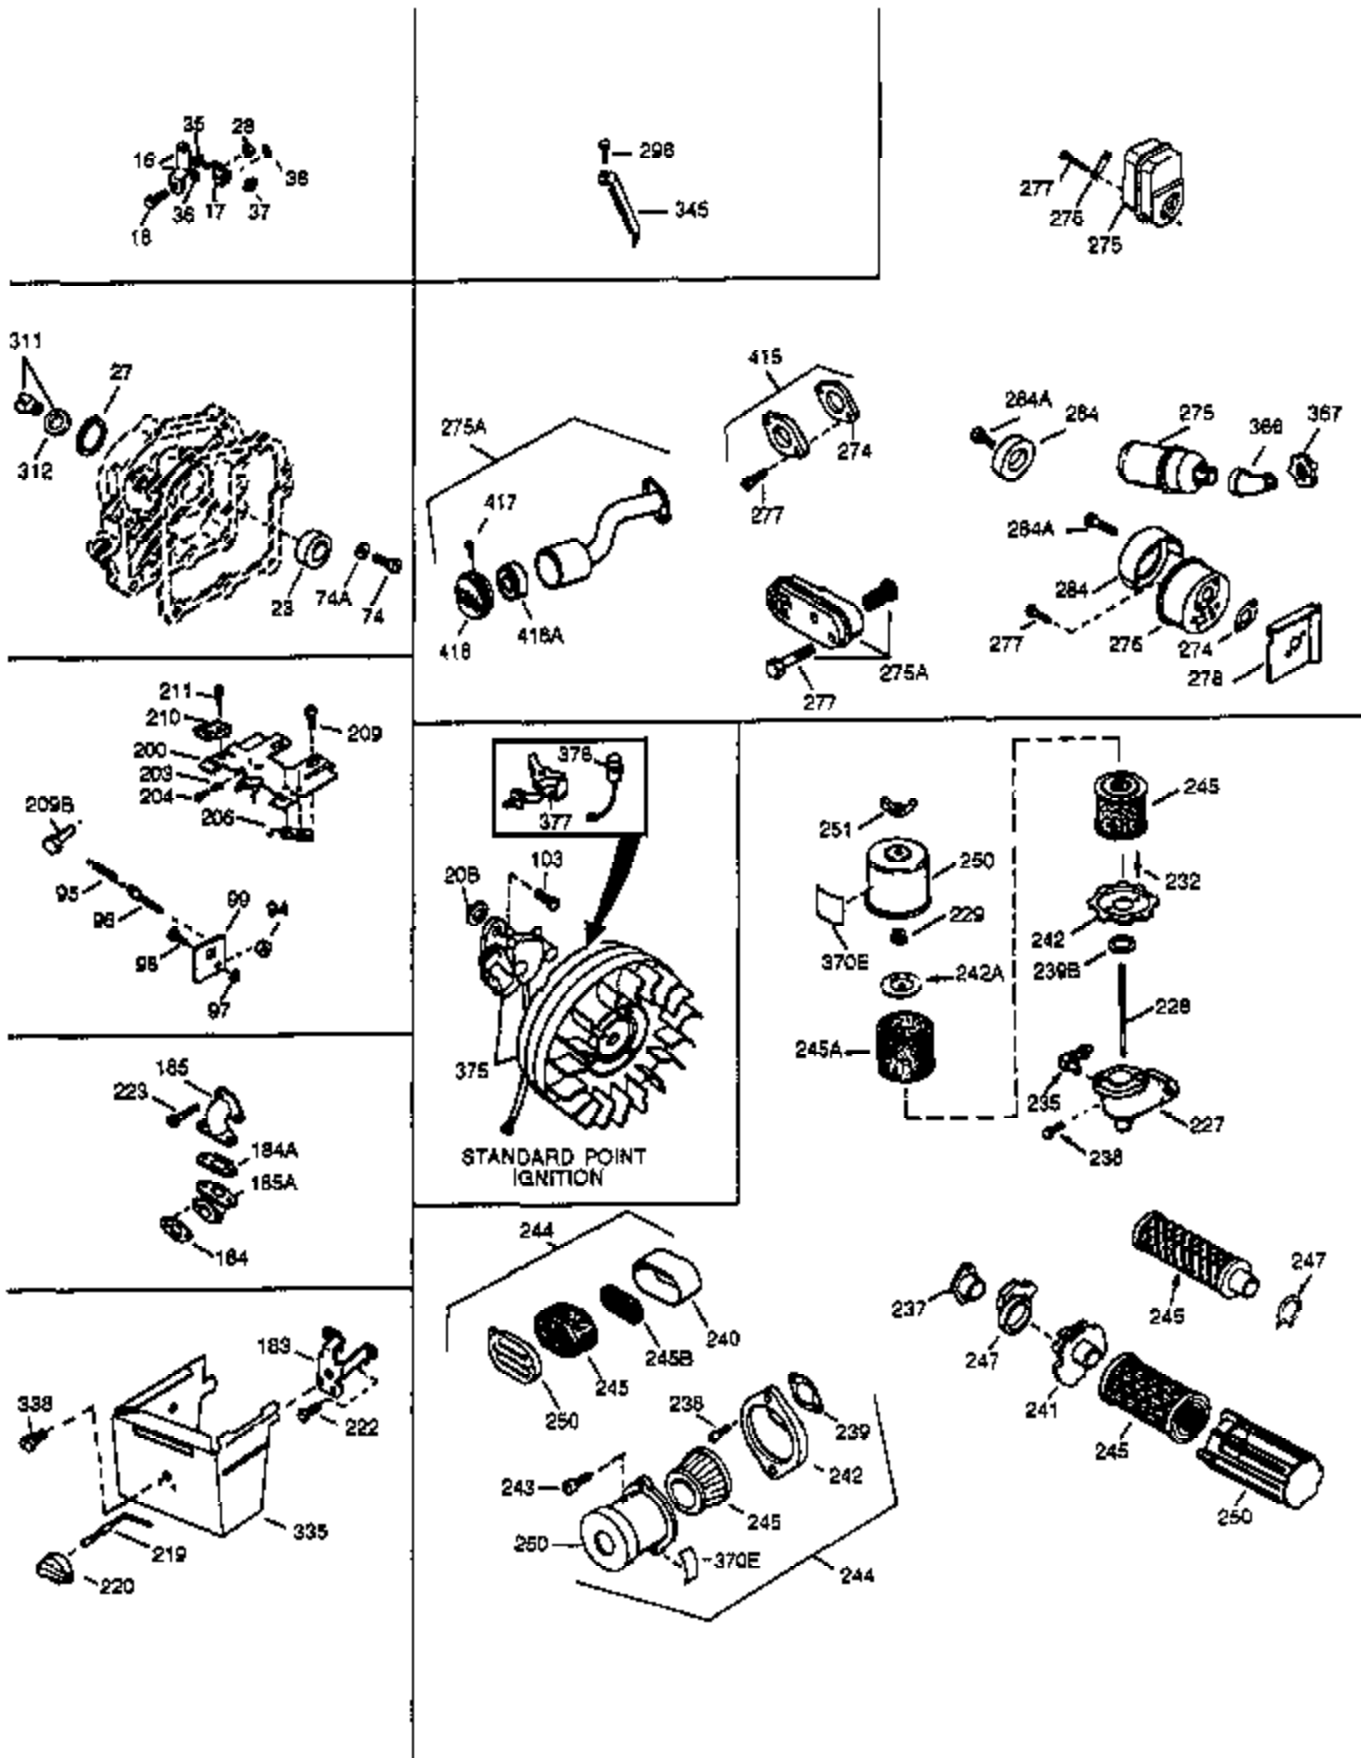

ILLUSTRATION SHOWS TYPICAL PARTS ONLY. ORDER BY PART NUMBER. PARTS NOT LISTED ARE SUPPLIED BY OEM.

Ref #	Part Number	Qty	Description
16	31336	1	Governor Lever
17	31335	1	Governor Lever Clamp
18	650548	1	Screw, 8-32 x 5/16"
103	650814	2	Screw, Torx T-15, 10-24 x 1"
131	6021A	1	Screw, 5/16-18 x 1-1/2"
184	31688A	1	* Carburetor To Intake Pipe Gasket
185	34597	1	Intake Pipe
200	33858A	1	Control Bracket (Incl. 203 thru 211)
203	31342	1	Compression Spring
204	650549	1	Screw, 5-40 x 7/16"
206	610973	1	Terminal
223	650451	2	Screw, 1/4-20 x 1"
238	650932	2	Screw, 10-32 x 49/64"
239	34338	1	Air Cleaner Gasket
241	35797	1	Air Cleaner Collar
245	35066	1	Air Cleaner Filter
250	35065	1	Air Cleaner Cover
274	30081A	1	* Exhaust Gasket
275	35923	1	Muffler
277	650493	2	Screw, 1/4-20 x 1-3/4"
298	650665	2	Screw, 1/4-15 x 7/8"
311	27625	1	Oil Fill Plug (Incl. 312)
312	29673	1	* Oil Fill Plug Gasket
345	32664	1	Heat Baffle