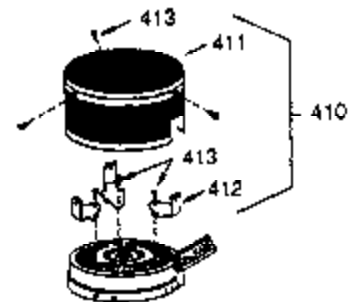

ILLUSTRATION SHOWS TYPICAL PARTS ONLY. ORDER BY PART NUMBER. PARTS NOT LISTED ARE SUPPLIED BY OEM.

Ref #	Part Number	Qty	Description
16	31336	1	Governor Lever
17	31335	1	Governor Lever Clamp
18	650548	1	Screw, 8-32 x 5/16"
103	650814	2	Screw, Torx T-15, 10-24 x 1"
131	6021A	1	Screw, 5/16-18 x 1-1/2"
184	31688A	1	* Carburetor To Intake Pipe Gasket
185	34597	1	Intake Pipe
200	33858A	1	Control Bracket (Incl. 203 thru 211)
203	31342	1	Compression Spring
204	650549	1	Screw, 5-40 x 7/16"
206	610973	1	Terminal
223	650451	2	Screw, 1/4-20 x 1"
238	650932	2	Screw, 10-32 x 49/64"
239	34338	1	Air Cleaner Gasket
241	35797	1	Air Cleaner Collar
245	35066	1	Air Cleaner Filter
250	35065	1	Air Cleaner Cover
274	30081A	1	* Exhaust Gasket
275	35923	1	Muffler
277	650493	2	Screw, 1/4-20 x 1-3/4"
298	650665	2	Screw, 1/4-15 x 7/8"
311	27625	1	Oil Fill Plug (Incl. 312)
312	29673	1	* Oil Fill Plug Gasket
345	32664	1	Heat Baffle

ILLUSTRATION SHOWS TYPICAL PARTS ONLY. ORDER BY PART NUMBER. PARTS NOT LISTED ARE SUPPLIED BY OEM.

OPTIONAL 110 - 120 VOLT
STARTER MOTOR KIT

STARTER MUFF KIT
(OPTIONAL)

OPTIONAL
DEBRIS SCREEN KIT

Ref #	Part Number	Qty	Description
90	611080	1	Flywheel
100	34443A	1	Solid State Ignition
102	650872	2	Solid State Mounting Stud
103	650814	2	Screw, Torx T-15, 10-24 x 1"
131	6021A	1	Screw, 5/16-18 x 1-1/2"
179	30593	1	Retainer Clip
260	35585	1	Blower Housing
262	29212	2	Screw, 1/4-28 x 7/16"
287	650884	2	Screw, 8-32 x 1/2"
313	34080	1	Spacer
327	35392	1	Starter Plug
370	34346	1	Lubrication Decal
370B	35344	1	Control Decal
390	590642A	1	Rewind Starter