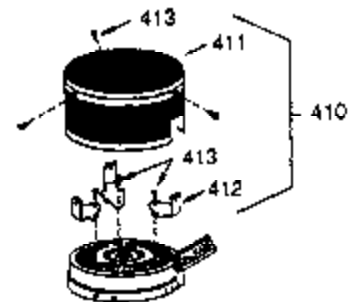

ILLUSTRATION SHOWS TYPICAL PARTS ONLY. ORDER BY PART NUMBER. PARTS NOT LISTED ARE SUPPLIED BY OEM.

Ref #	Part Number	Qty	Description
16	31336	1	Governor Lever
17	31335	1	Governor Lever Clamp
18	650548	1	Screw, 8-32 x 5/16"
103	650814	2	Screw, Torx T-15, 10-24 x 1"
131	6021A	1	Screw, 5/16-18 x 1-1/2"
184	31688A	1	* Carburetor To Intake Pipe Gasket
185	34597	1	Intake Pipe
200	33858A	1	Control Bracket (Incl.203,204,206,209 ,209A)
203	31342	1	Compression Spring
204	650549	1	Screw, 5-40 x 7/16"
206	610973	1	Terminal
223	650451	2	Screw, 1/4-20 x 1"
238	650932	2	Screw, 10-32 x 49/64"
239	34338	1	Air Cleaner Gasket
241	35797	1	Air Cleaner Collar
245	35066	1	Air Cleaner Filter
250	35065	1	Air Cleaner Cover
274	30081A	1	* Exhaust Gasket
275	35923	1	Muffler
277	650493	2	Screw, 1/4-20 x 1-3/4"
298	650665	2	Screw, 1/4-15 x 7/8"
311	27625	1	Oil Fill Plug (Incl. 312)
312	29673	1	* Oil Fill Plug Gasket
345	32664	1	Heat Baffle

Ref #	Part Number	Qty	Description
90	611080	1	Flywheel
100	34443A	1	Solid State Ignition
102	650872	2	Solid State Mounting Stud
103	650814	2	Screw, Torx T-15, 10-24 x 1"
131	6021A	1	Screw, 5/16-18 x 1-1/2"
179	30593	1	Retainer Clip
260	35585	1	Blower Housing
262	29212	2	Screw, 1/4-28 x 7/16"
287	650884	2	Screw, 8-32 x 1/2"
313	34080	1	Spacer
327	35392	1	Starter Plug
370	34346	1	Lubrication Decal
370B	35344	1	Control Decal
390	590642A	1	Rewind Starter