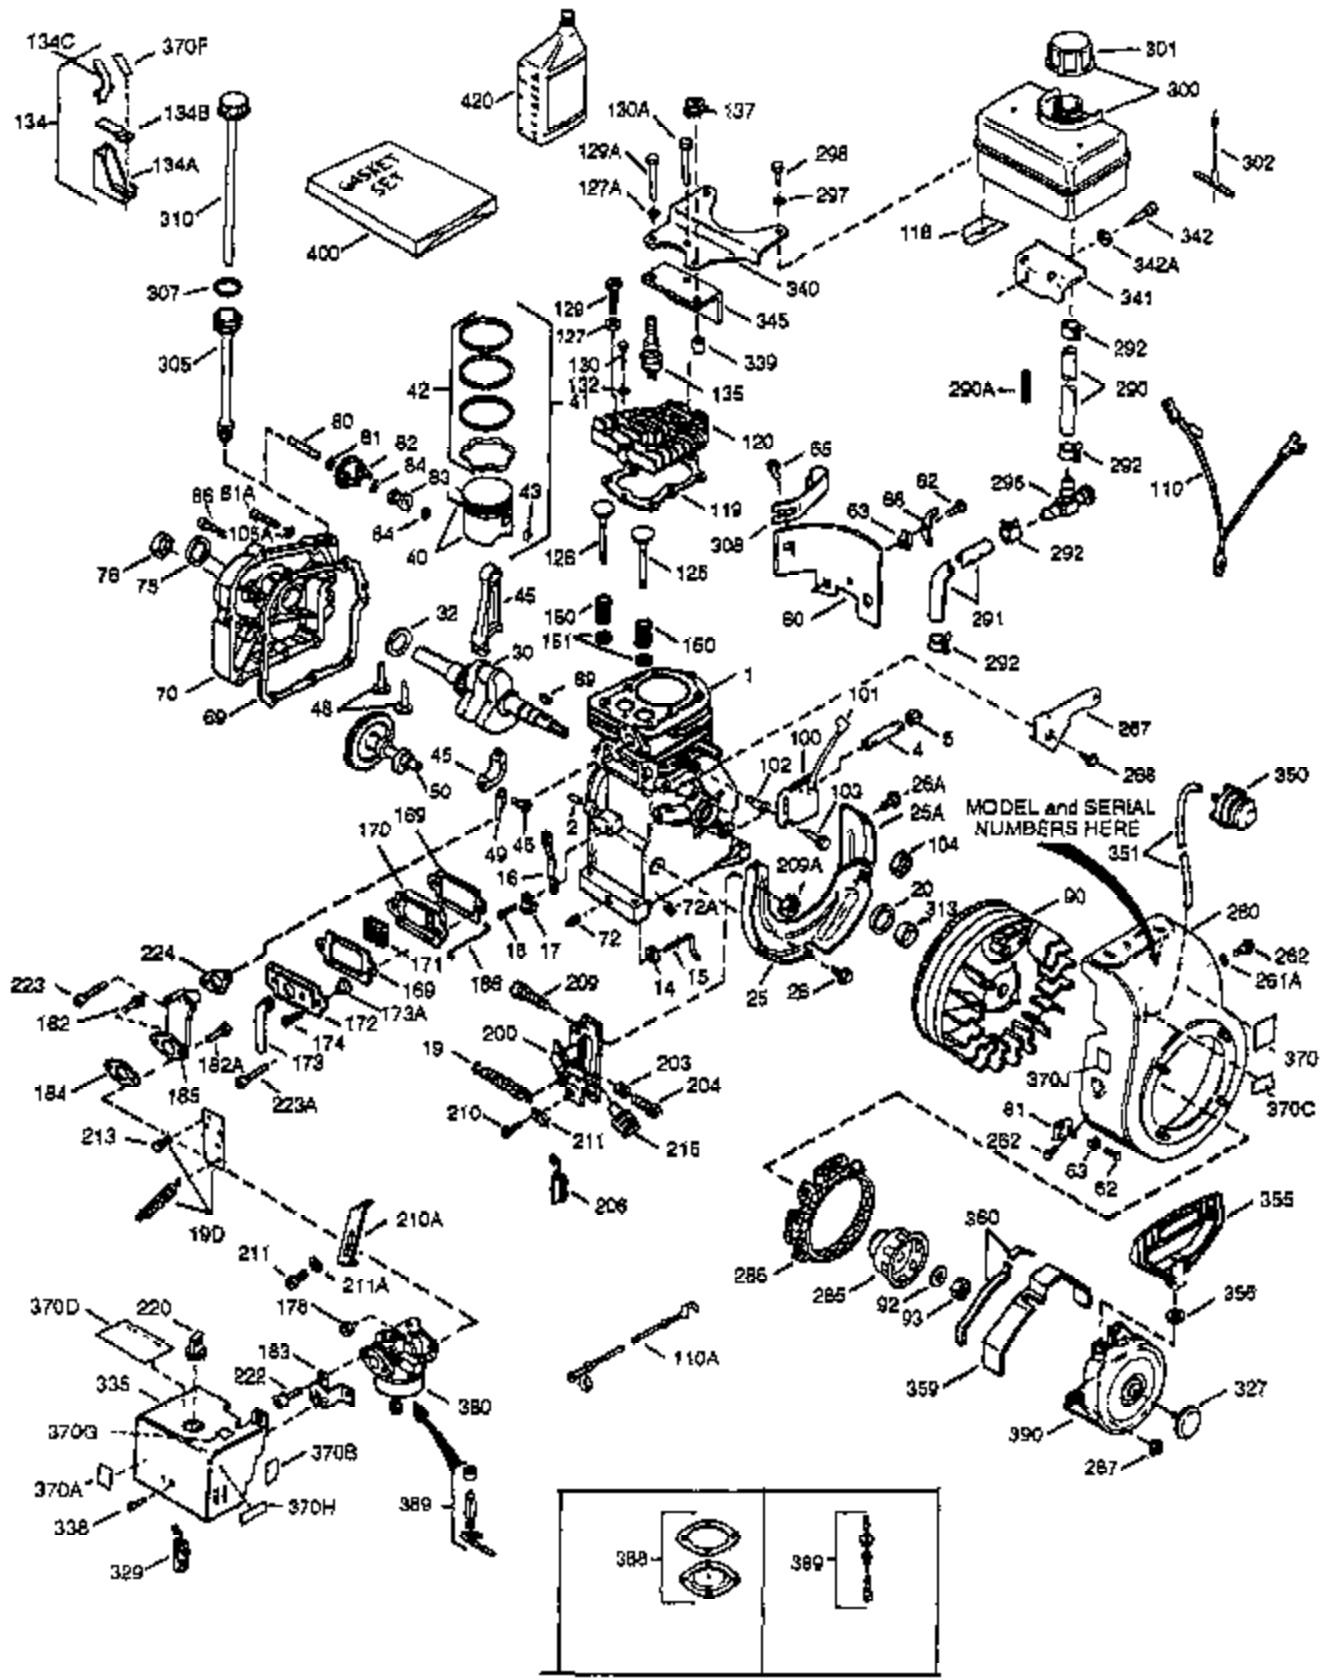

ILLUSTRATION SHOWS TYPICAL PARTS ONLY. ORDER BY PART NUMBER. PARTS NOT LISTED ARE SUPPLIED BY OEM

Ref #	Part Number	Qty	Description
1	34708A	1	Cylinder (Incl. 2, 20 & 72)
2	26727	2	Dowel Pin
14	28277	1	Washer
15	31334	1	Governor Rod
16	31336	1	Governor Lever
17	31335	1	Governor Lever Clamp
18	650548	1	Screw, 8-32 x 5/16"
19	34593	1	Extension Spring
20	32600	1	Oil Seal
25A	35883	1	Baffle Extension
25	33342	1	Blower Housing Baffle
26A	650884	1	Screw, 8-32 x 1/2"
26	650561	2	Screw, 1/4-20 x 5/8"
30	35902	1	Crankshaft
40	34514	1	Piston, Pin & Ring Set (Std.)
40	34515	1	Piston, Pin & Ring Set (.010" OS)
40	34516	1	Piston, Pin & Ring Set (.020" OS)
41	32538B	1	Piston & Pin Ass'y. (Std.) (Incl. 43)
41	32548B	1	Piston & Pin Ass'y. (.010" OS) (Incl. 43)
41	32549B	1	Piston & Pin Ass'y. (.020" OS) (Incl. 43)
42	28986	1	Ring Set (Std.)
42	28987	1	Ring Set (.010" OS)
42	28988	1	Ring Set (.020" OS)
43	20381	2	Piston Pin Retaining Ring
45	30963B	1	Connecting Rod Ass'y. (Incl. 46 & 49)
46	32610A	2	Connecting Rod Bolt
48	27241	2	Valve Lifter
49	28594	1	Oil Dipper
50	33149A	1	Camshaft (BCR)
60	35846	1	Blower Housing Extension
69	27677A	1	* Cylinder Cover Gasket
70	35863	1	Cylinder Cover (Incl. 75, 80, 311 & 3 12)
72	27642	2	Oil Drain Plug
75	26208	1	Oil Seal
80	30574	1	Governor Shaft
81	30590A	1	Washer
82	30591	1	Governor Gear Ass'y. (Incl. 81)
83	30588A	1	Governor Spool
84	29193	2	Retaining Ring
86	650488	7	Screw, 1/4-20 x 1-1/4"
89	610961	1	Flywheel Key
90	611080	1	Flywheel
92	650815	1	Belleville Washer
93	650816	1	Flywheel Nut
100	34443A	1	Solid State Ignition
102	650872	2	Solid State Mounting Stud
103	650814	2	Screw, Torx T-15, 10-24 x 1"
110	35182	1	Ground Wire
119	29953C	1	* Cylinder Head Gasket
120	30579A	1	Cylinder Head (Incl. 130)
125	29313C	1	Exhaust Valve (Std.) (Incl. 151)
125	29315C	1	Exhaust Valve (1/32" OS) (Incl. 151)
126	29314B	1	Intake Valve (Std.) (Incl. 151)
126	29315C	1	Intake Valve (1/32" OS) (Incl. 151)
130	650694A	7	Screw, 5/16-18 x 2"
131	6021A	1	Screw, 5/16-18 x 1-1/2"
132	650708	1	Washer
135	33636	1	Resistor Spark Plug (CJ-8)