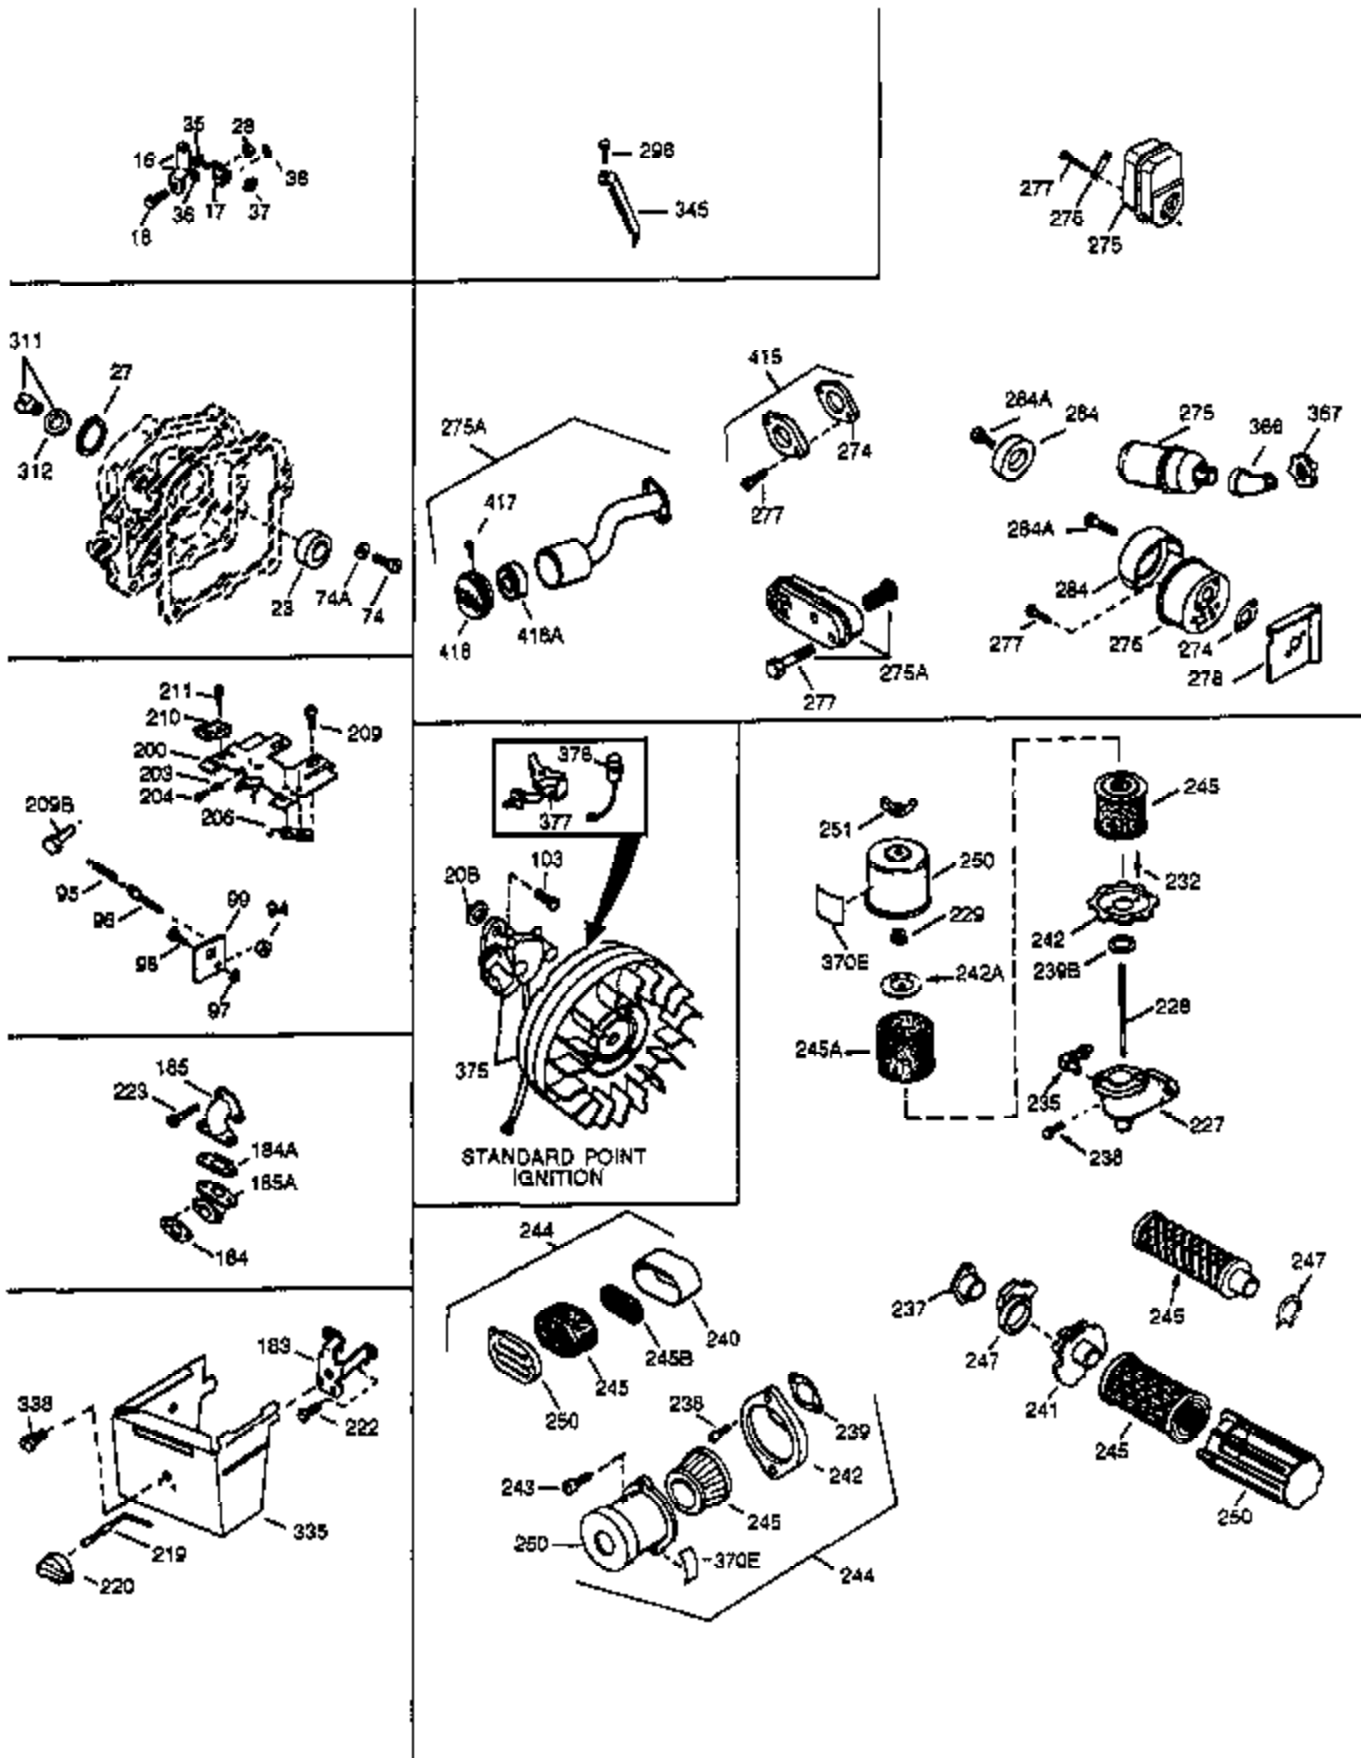

ILLUSTRATION SHOWS TYPICAL PARTS ONLY. ORDER BY PART NUMBER. PARTS NOT LISTED ARE SUPPLIED BY OEM.

Ref #	Part Number	Qty	Description
16	31336	1	Governor Lever
17	31335	1	Governor Lever Clamp
18	650548	1	Screw, 8-32 x 5/16"
103	650814	2	Screw, Torx T-15, 10-24 x 1"
131	6021A	1	Screw, 5/16-18 x 1-1/2"
184	31688A	1	* Carburetor To Intake Pipe Gasket
185	34597	1	Intake Pipe
200	33858A	1	Control Bracket (Incl.203,204,206,209 ,209A)
203	31342	1	Compression Spring
204	650549	1	Screw, 5-40 x 7/16"
206	610973	1	Terminal
223	650451	2	Screw, 1/4-20 x 1"
238	650932	2	Screw, 10-32 x 49/64"
239	34338	1	Air Cleaner Gasket
241	35797	1	Air Cleaner Collar
245	35066	1	Air Cleaner Filter
250	35065	1	Air Cleaner Cover
274	30081A	1	* Exhaust Gasket
275	35923	1	Muffler
277	650493	2	Screw, 1/4-20 x 1-3/4"
298	650665	2	Screw, 1/4-15 x 7/8"
311	27625	1	Oil Fill Plug (Incl. 312)
312	29673	1	* Oil Fill Plug Gasket
345	32664	1	Heat Baffle