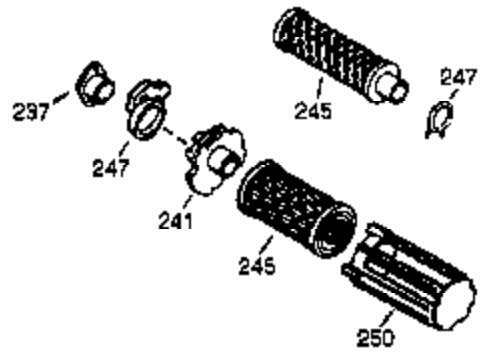

ILLUSTRATION SHOWS TYPICAL PARTS ONLY. ORDER BY PART NUMBER. PARTS NOT LISTED ARE SUPPLIED BY OEM.

VIEW 2 OF 2