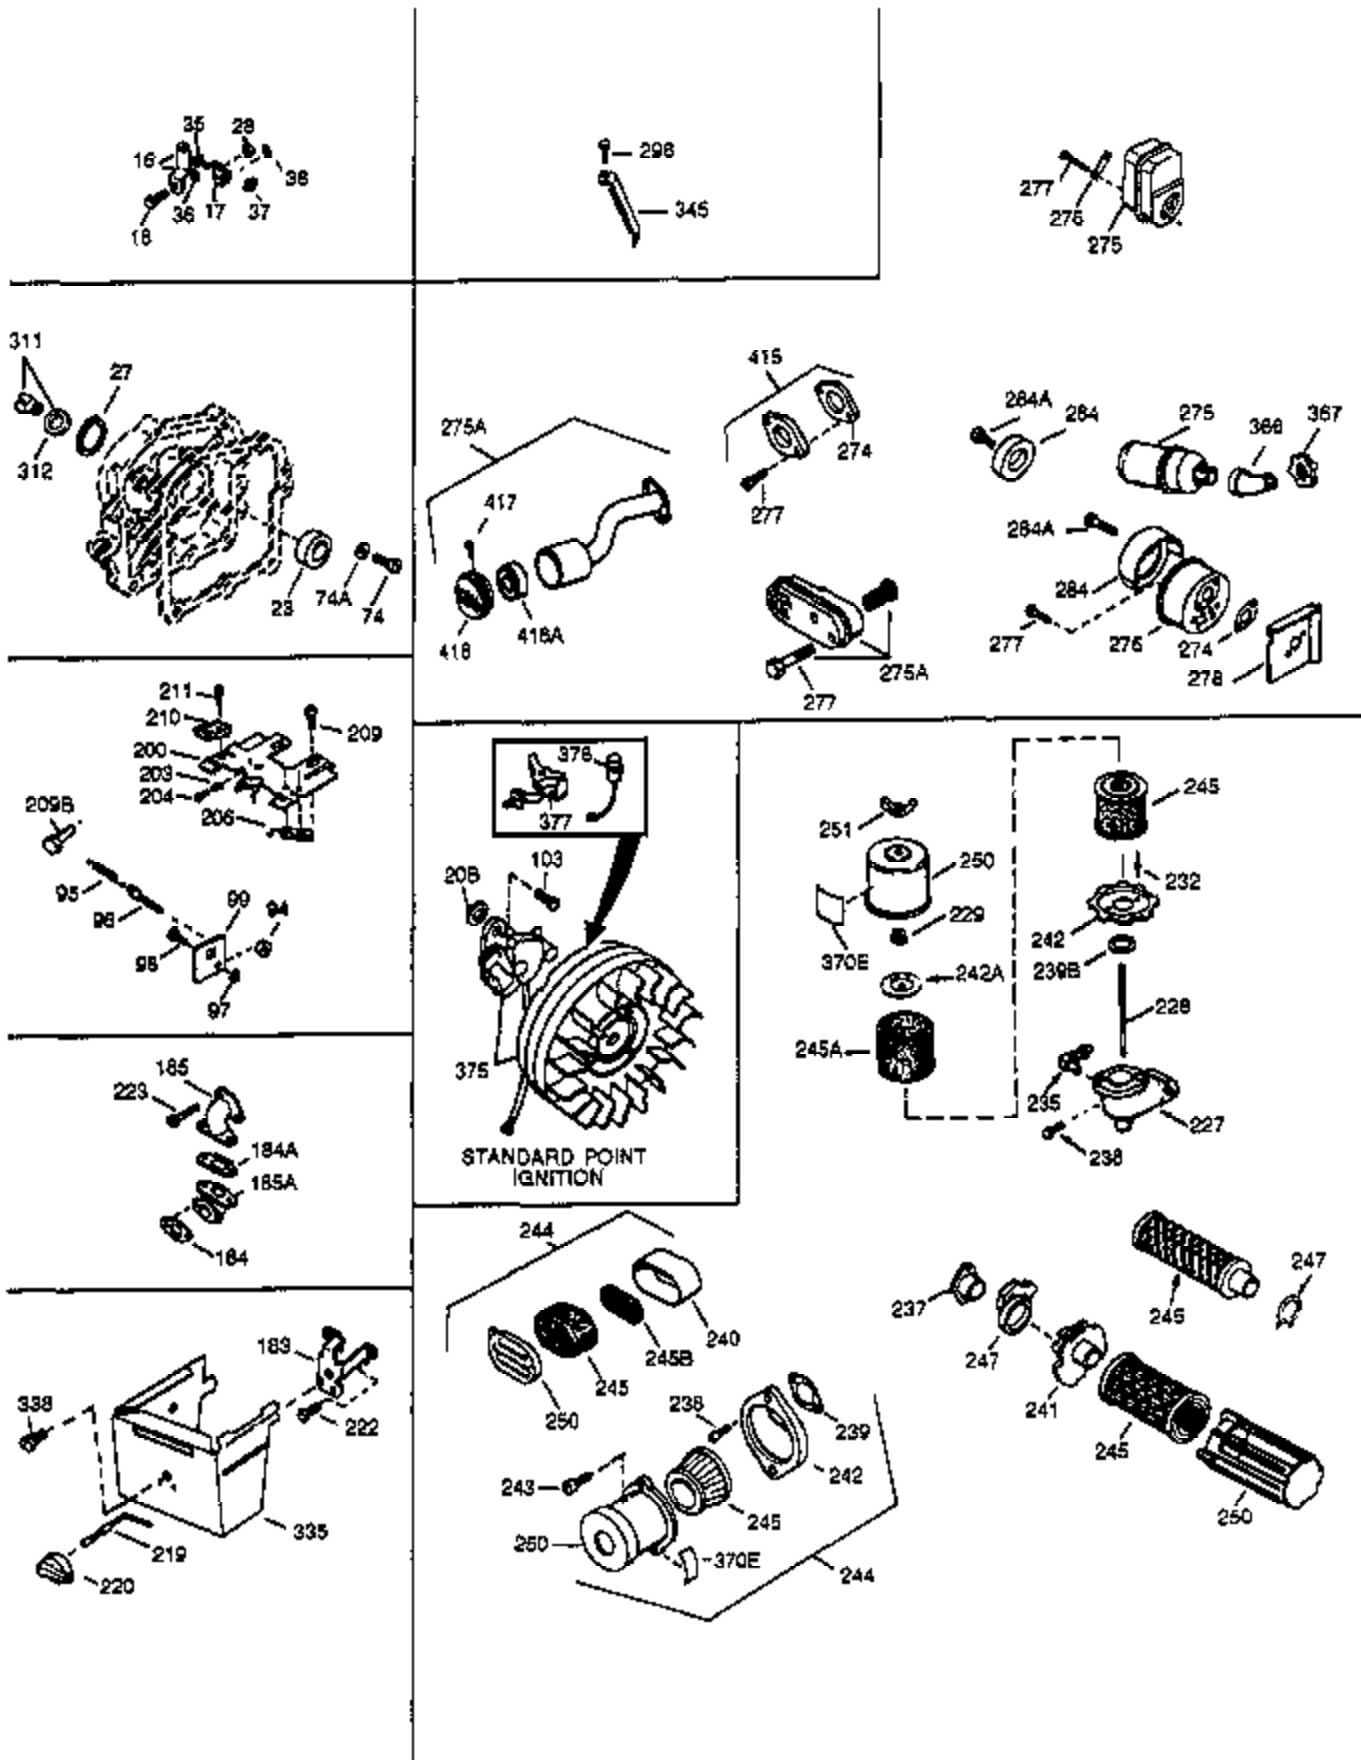

ILLUSTRATION SHOWS TYPICAL PARTS ONLY. ORDER BY PART NUMBER. PARTS NOT LISTED ARE SUPPLIED BY OEM.

Ref #	Part Number	Qty	Description
16	31336	1	Governor Lever
17	31335	1	Governor Lever Clamp
18	650548	1	Screw, 8-32 x 5/16"
103	650814	2	Screw, Torx T-15, 10-24 x 1"
131	6021A	1	Screw, 5/16-18 x 1-1/2"
184	31688A	1	* Carburetor To Intake Pipe Gasket
185	34597	1	Intake Pipe
200	33858A	1	Control Bracket (Incl.203,204,206,209 ,209A)
203	31342	1	Compression Spring
204	650549	1	Screw, 5-40 x 7/16"
206	610973	1	Terminal
223	650451	2	Screw, 1/4-20 x 1"
237	32971	1	Air Cleaner Adaptor
238	650709	2	Screw, 10-32 x 7/16"
239	27272A	1	Air Cleaner Gasket
245	32972	1	Air Cleaner Filter
247	33168	1	Air Cleaner Tube Clamp
274	30081A	1	* Exhaust Gasket
275	35923	1	Muffler
277	650493	2	Screw, 1/4-20 x 1-3/4"
298	650665	2	Screw, 1/4-15 x 7/8"
311	27625	1	Oil Fill Plug (Incl. 312)
312	29673	1	* Oil Fill Plug Gasket
345	32664	1	Heat Baffle