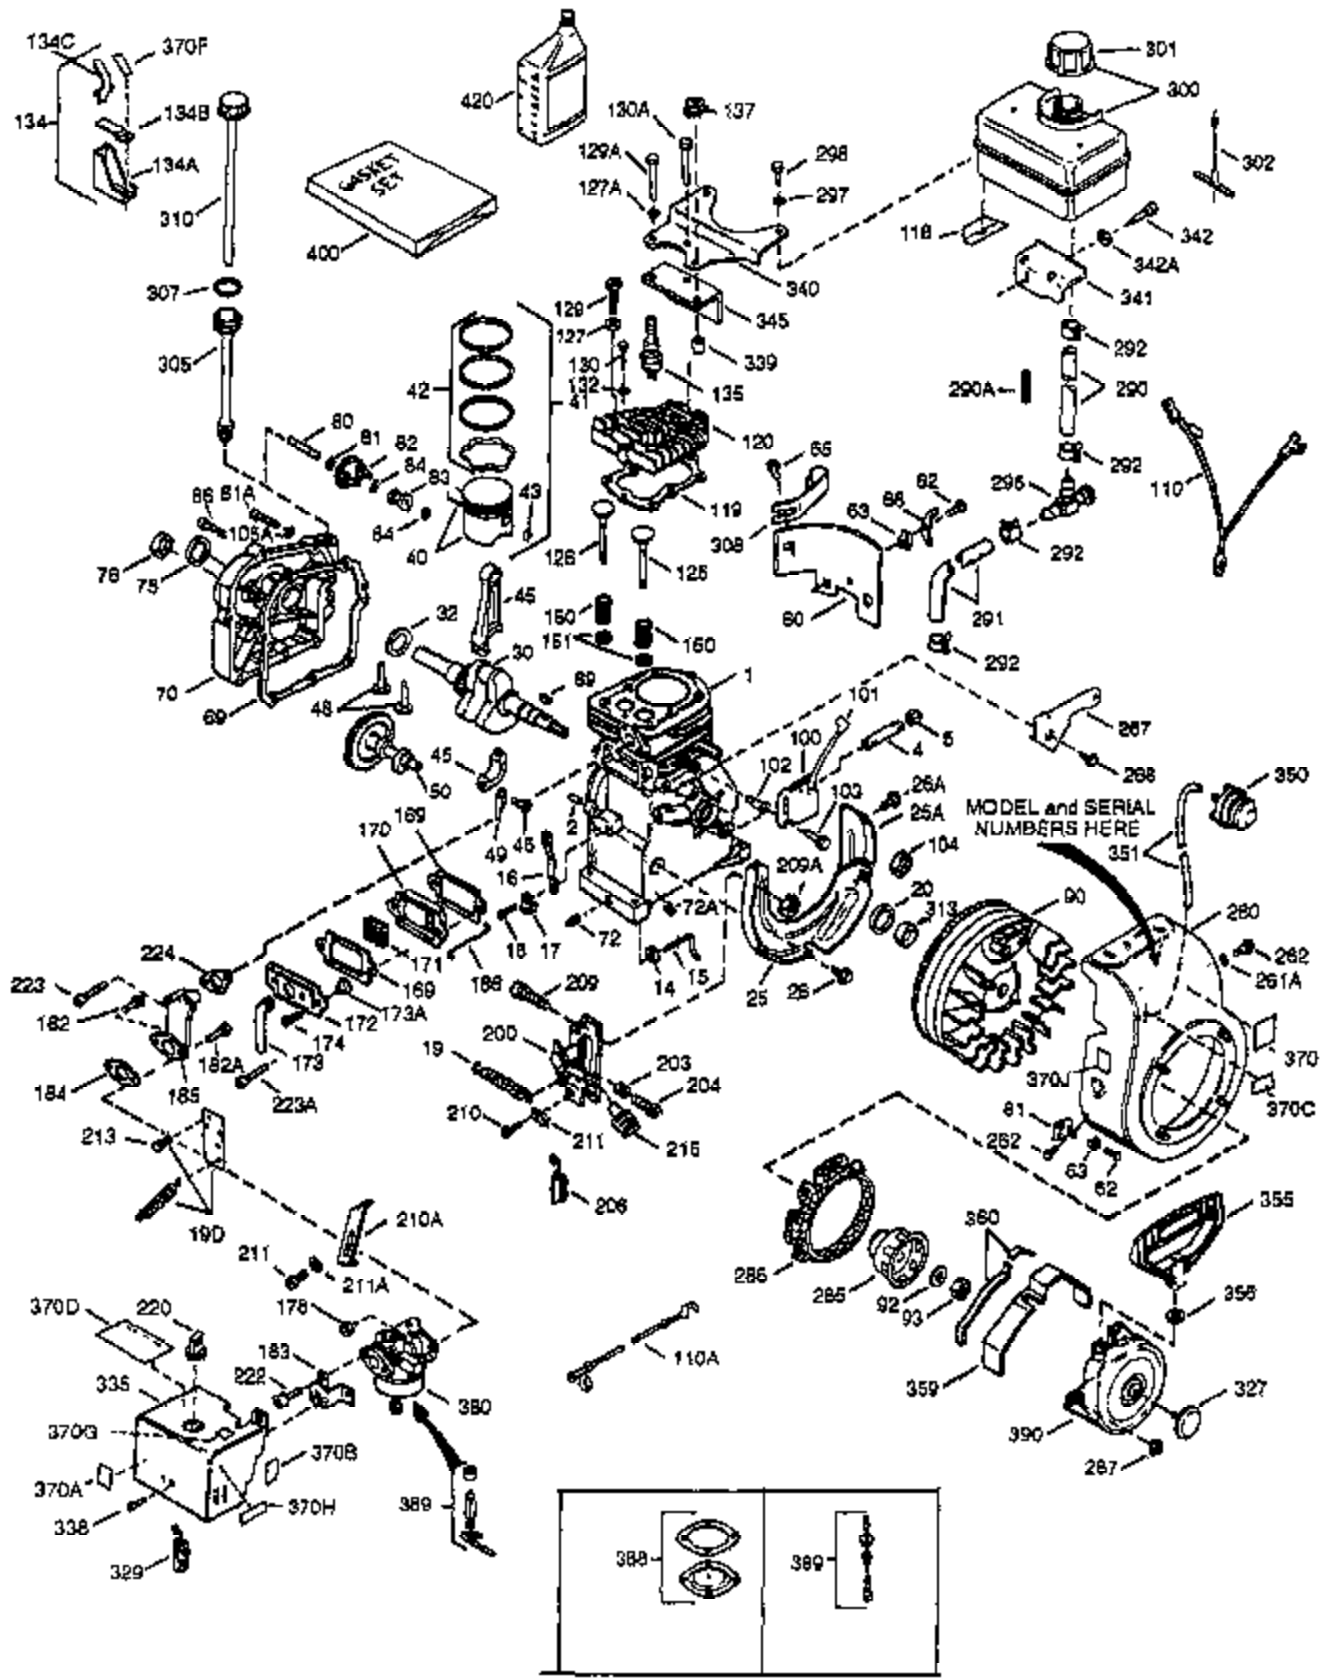

ILLUSTRATION SHOWS TYPICAL PARTS ONLY. ORDER BY PART NUMBER. PARTS NOT LISTED ARE SUPPLIED BY OEM

Ref #	Part Number	Qty	Description
1	34708A	1	Cylinder (Incl. 2, 20 & 72)
2	26727	2	Dowel Pin
14	28277	1	Washer
15	31334	1	Governor Rod
16	31336	1	Governor Lever
17	31335	1	Governor Lever Clamp
18	650548	1	Screw, 8-32 x 5/16"
19	34593	1	Extension Spring
20	32600	1	Oil Seal
25	33342	1	Blower Housing Baffle
25A	35883	1	Baffle Extension
26	650561	2	Screw, 1/4-20 x 5/8"
26A	650884	1	Screw, 8-32 x 1/2"
30	35902	1	Crankshaft
40	34514	1	Piston, Pin & Ring Set (Std.)
40	34515	1	Piston, Pin & Ring Set (.010" OS)
40	34516	1	Piston, Pin & Ring Set (.020" OS)
41	32538B	1	Piston & Pin Ass'y. (Std.) (Incl. 43)
41	32548B	1	Piston & Pin Ass'y. (.010" OS) (Incl. 43)
41	32549B	1	Piston & Pin Ass'y. (.020" OS) (Incl. 43)
42	28986	1	Ring Set (Std.)
42	28987	1	Ring Set (.010" OS)
42	28988	1	Ring Set (.020" OS)
43	20381	2	Piston Pin Retaining Ring
45	30963B	1	Connecting Rod Ass'y. (Incl. 46 & 49)
46	32610A	2	Connecting Rod Bolt
48	27241	2	Valve Lifter
49	28594	1	Oil Dipper
50	33149A	1	Camshaft (BCR)
60	29745	1	Blower Housing Extension
65	650128	1	Screw, 10-24 x 1/2"
69	27677A	1	* Cylinder Cover Gasket
70	35863	1	Cylinder Cover (Incl. 75, 80, 311 & 3 12)
72	27642	2	Oil Drain Plug
75	26208	1	Oil Seal
80	30574	1	Governor Shaft
81	30590A	1	Washer
82	30591	1	Governor Gear Ass'y. (Incl. 81)
83	30588A	1	Governor Spool
84	29193	2	Retaining Ring
86	650488	7	Screw, 1/4-20 x 1-1/4"
89	610961	1	Flywheel Key
90	611080	1	Flywheel
92	650815	1	Belleville Washer
93	650816	1	Flywheel Nut
100	34443A	1	Solid State Ignition
102	650872	2	Solid State Mounting Stud
103	650814	2	Screw, Torx T-15, 10-24 x 1"
110	35182	1	Ground Wire
119	29953C	1	* Cylinder Head Gasket
120	30579A	1	Cylinder Head (Incl. 130)
125	29313C	1	Exhaust Valve (Std.) (Incl. 151)
125	29315C	1	Exhaust Valve (1/32" OS) (Incl. 151)
126	29314B	1	Intake Valve (Std.) (Incl. 151)
126	29315C	1	Intake Valve (1/32" OS) (Incl. 151)
130	650694A	7	Screw, 5/16-18 x 2"
131	6021A	1	Screw, 5/16-18 x 1-1/2"
132	650708	1	Washer