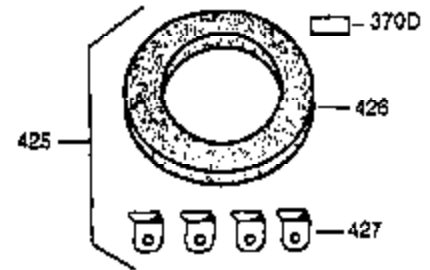

STARTER MUFF KIT
(OPTIONAL)