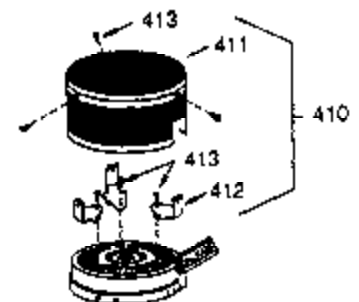

ILLUSTRATION SHOWS TYPICAL PARTS ONLY. ORDER BY PART NUMBER. PARTS NOT LISTED ARE SUPPLIED BY OEM.

Ref #	Part Number	Qty	Description
16	31336	1	Governor Lever
17	31335	1	Governor Lever Clamp
18	650548	1	Screw, 8-32 x 5/16"
103	650814	2	Screw, Torx T-15, 10-24 x 1"
131	6021A	1	Screw, 5/16-18 x 1-1/2"
184	31688A	1	* Carburetor To Intake Pipe Gasket
185	34597	1	Intake Pipe
200	33858A	1	Control Bracket (Incl.203,204,206,209 ,209A)
203	31342	1	Compression Spring
204	650549	1	Screw, 5-40 x 7/16"
206	610973	1	Terminal
223	650451	2	Screw, 1/4-20 x 1"
237	32971	1	Air Cleaner Adaptor
238	650709	2	Screw, 10-32 x 7/16"
239	27272A	1	Air Cleaner Gasket
245	32972	1	Air Cleaner Filter
247	33168	1	Air Cleaner Tube Clamp
274	30081A	1	* Exhaust Gasket
275	35923	1	Muffler
277	650493	2	Screw, 1/4-20 x 1-3/4"
298	650665	2	Screw, 1/4-15 x 7/8"
311	27625	1	Oil Fill Plug (Incl. 312)
312	29673	1	* Oil Fill Plug Gasket
345	32664	1	Heat Baffle

ILLUSTRATION SHOWS TYPICAL PARTS ONLY. ORDER BY PART NUMBER. PARTS NOT LISTED ARE SUPPLIED BY OEM.

OPTIONAL 110 - 120 VOLT
 STARTER MOTOR KIT

STARTER MUFF KIT
 (OPTIONAL)

OPTIONAL
 DEBRIS SCREEN KIT

Ref #	Part Number	Qty	Description
90	611080	1	Flywheel
100	34443A	1	Solid State Ignition
102	650872	2	Solid State Mounting Stud
103	650814	2	Screw, Torx T-15, 10-24 x 1"
131	6021A	1	Screw, 5/16-18 x 1-1/2"
179	30593	1	Retainer Clip
260	35585	1	Blower Housing
262	29212	2	Screw, 1/4-28 x 7/16"
287	650884	2	Screw, 8-32 x 1/2"
313	34080	1	Spacer
327	35392	1	Starter Plug
370	550223	1	Name Decal
370D	35344	1	Control Decal
370B	34346	1	Lubrication Decal
390	590642A	1	Rewind Starter