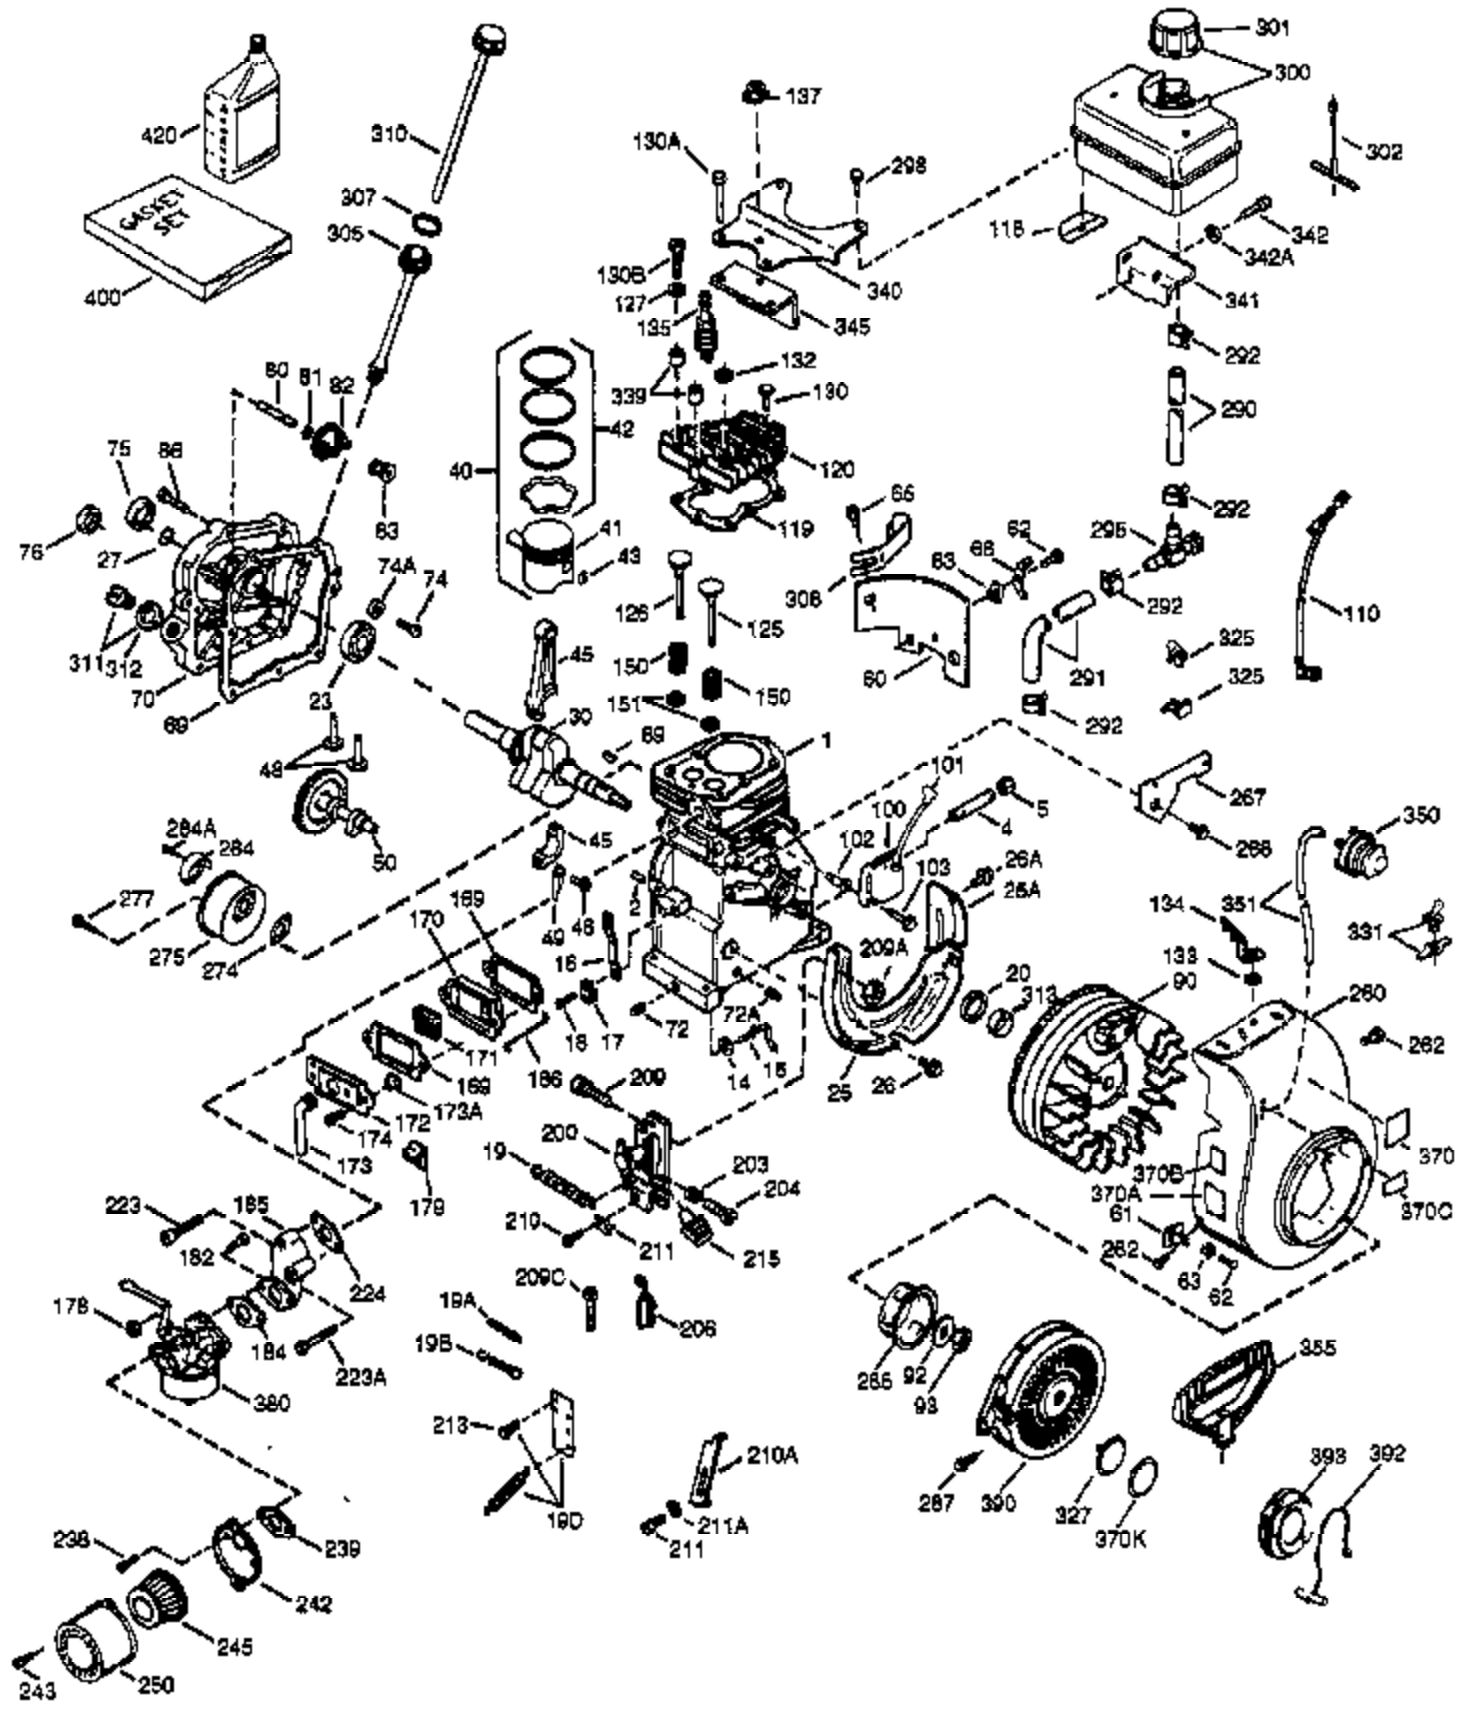

ILLUSTRATION SHOWS TYPICAL PARTS ONLY. ORDER BY PART NUMBER. PARTS NOT LISTED ARE SUPPLIED BY OEM.

VIEW 1 OF 2

Ref #	Part Number	Qty	Description
1	34708A	1	Cylinder (Incl. 2, 20 & 72)
2	26727	2	Dowel Pin
14	28277	1	Washer
15	31334	1	Governor Rod
16	31336	1	Governor Lever
17	31335	1	Governor Lever Clamp
18	650548	1	Screw, 8-32 x 5/16"
19	34593	1	Extension Spring
20	32600	1	Oil Seal
25A	35883	1	Baffle Extension
25	33342	1	Blower Housing Baffle
26	650561	2	Screw, 1/4-20 x 5/8"
26A	650884	1	Screw, 8-32 x 1/2"
30	35902	1	Crankshaft
40	34514	1	Piston, Pin & Ring Set (Std.)
40	34515	1	Piston, Pin & Ring Set (.010" OS)
40	34516	1	Piston, Pin & Ring Set (.020" OS)
41	32538B	1	Piston & Pin Ass'y. (Std.) (Incl. 43)
41	32548B	1	Piston & Pin Ass'y. (.010" OS) (Incl. 43)
41	32549B	1	Piston & Pin Ass'y. (.020" OS) (Incl. 43)
42	28986	1	Ring Set (Std.)
42	28987	1	Ring Set (.010" OS)
42	28988	1	Ring Set (.020" OS)
43	20381	2	Piston Pin Retaining Ring
45	30963B	1	Connecting Rod Ass'y. (Incl. 46 & 49)
46	32610A	2	Connecting Rod Bolt
48	27241	2	Valve Lifter
49	28594	1	Oil Dipper
50	33149A	1	Camshaft (BCR)
60	29745	1	Blower Housing Extension
65	650128	1	Screw, 10-24 x 1/2"
69	27677A	1	* Cylinder Cover Gasket
70	35863	1	Cylinder Cover (Incl. 75, 80, 311 & 3 12)
72	27642	2	Oil Drain Plug
75	26208	1	Oil Seal
80	30574	1	Governor Shaft
81	30590A	1	Washer
82	30591	1	Governor Gear Ass'y. (Incl. 81)
83	30588A	1	Governor Spool
84	29193	2	Retaining Ring
86	650488	7	Screw, 1/4-20 x 1-1/4"
89	610961	1	Flywheel Key
90	611080	1	Flywheel
92	650815	1	Belleville Washer
93	650816	1	Flywheel Nut
100	34443A	1	Solid State Ignition
102	650872	2	Solid State Mounting Stud
103	650814	2	Screw, Torx T-15, 10-24 x 1"
110	35182	1	Ground Wire
119	29953C	1	* Cylinder Head Gasket
120	30579A	1	Cylinder Head (Incl. 130)
125	29313C	1	Exhaust Valve (Std.) (Incl. 151)
125	29315C	1	Exhaust Valve (1/32" OS) (Incl. 151)
126	29314B	1	Intake Valve (Std.) (Incl. 151)
126	29315C	1	Intake Valve (1/32" OS) (Incl. 151)
130	650694A	7	Screw, 5/16-18 x 2"
131	6021A	1	Screw, 5/16-18 x 1-1/2"
132	650708	1	Washer