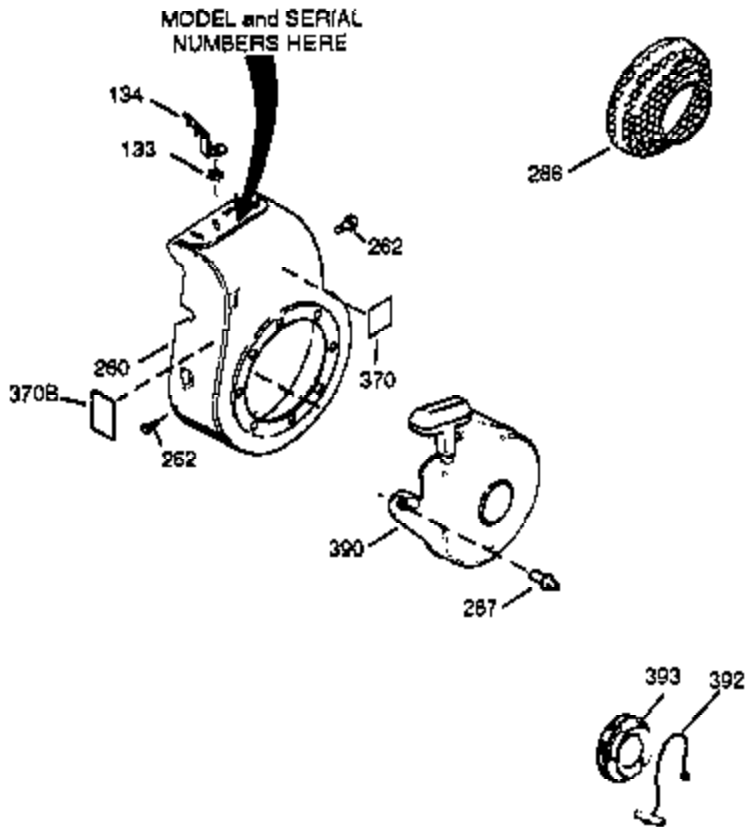

ILLUSTRATION SHOWS TYPICAL PARTS ONLY. ORDER BY PART NUMBER. PARTS NOT LISTED ARE SUPPLIED BY OEM.