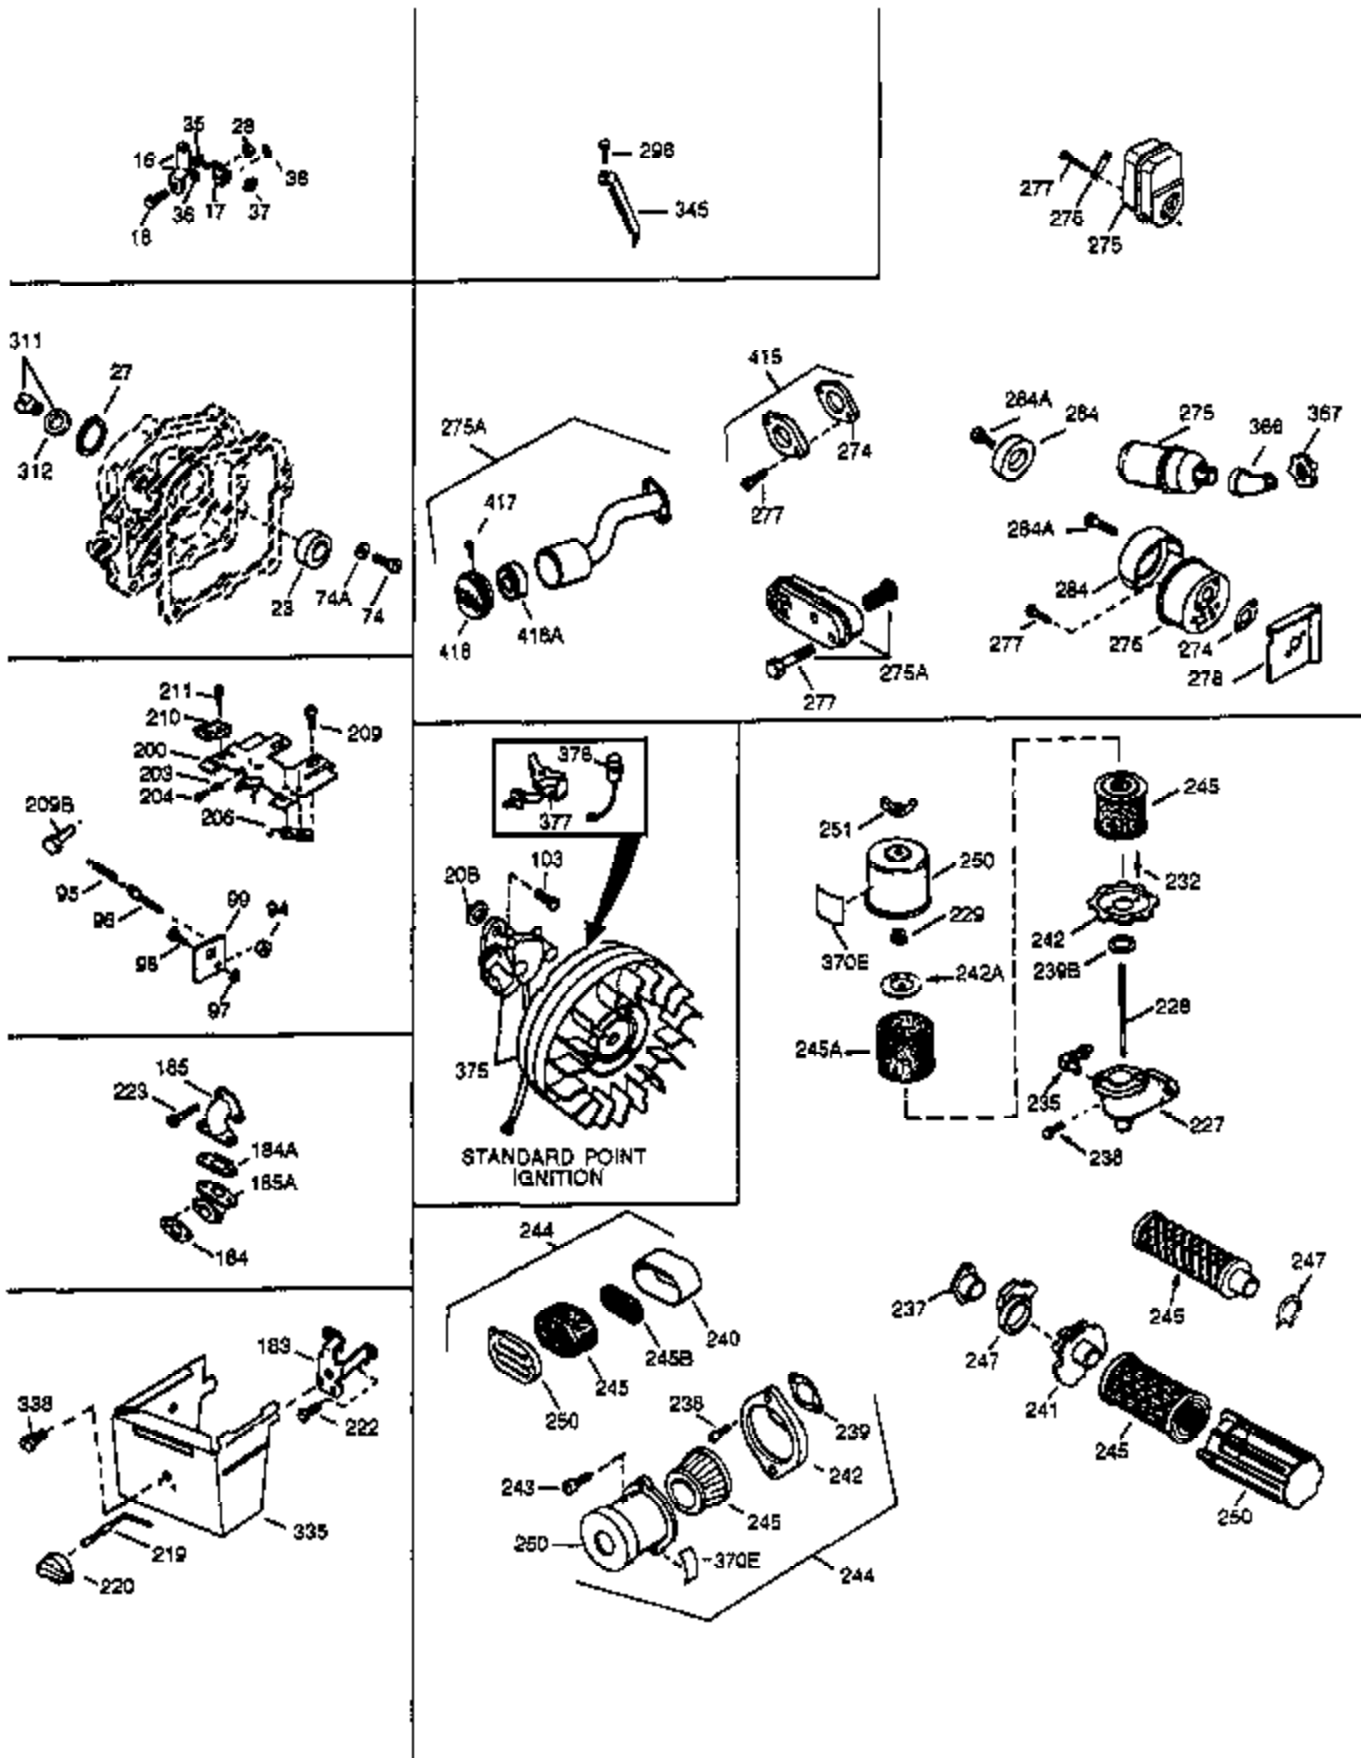

ILLUSTRATION SHOWS TYPICAL PARTS ONLY. ORDER BY PART NUMBER. PARTS NOT LISTED ARE SUPPLIED BY OEM.

Ref #	Part Number	Qty	Description
16	31336	1	Governor Lever
17	31335	1	Governor Lever Clamp
18	650548	1	Screw, 8-32 x 5/16"
103	650814	2	Screw, Torx T-15, 10-24 x 1
131	6021A	3	Screw, 5/16-18 x 1-1/2"
184	31688A	1	* Carburetor To Intake Pipe Gasket
185	34597	1	Intake Pipe
200	33879A	1	Control Bracket (Incl. 203 thru 211)
203	31342	1	Compression Spring
204	650549	1	Screw, 5-40 x 7/16"
206	610973	1	Terminal
210	27793	1	Conduit Clip
211	28942	1	Screw, 10-32 x 3/8"
223	650451	2	Screw, 1/4-20 x 1
238	28820	2	Screw, 10-32 x 1/2"
239	27272A	1	* Air Cleaner Gasket
242	31914	1	Air Cleaner Base
243	650152	2	Screw, 8-32 x 3/8"
245	30727	1	Air Cleaner Filter
250	31715	1	Air Cleaner Cover
275	34610	1	Muffler (Incl. 277)
276	30083	1	Lock Plate
277	650795	2	Screw, 1/4-20 x 2-1/4"
298	650665	2	Screw, 1/4-15 x 7/8"
345	32664	1	Heat Baffle