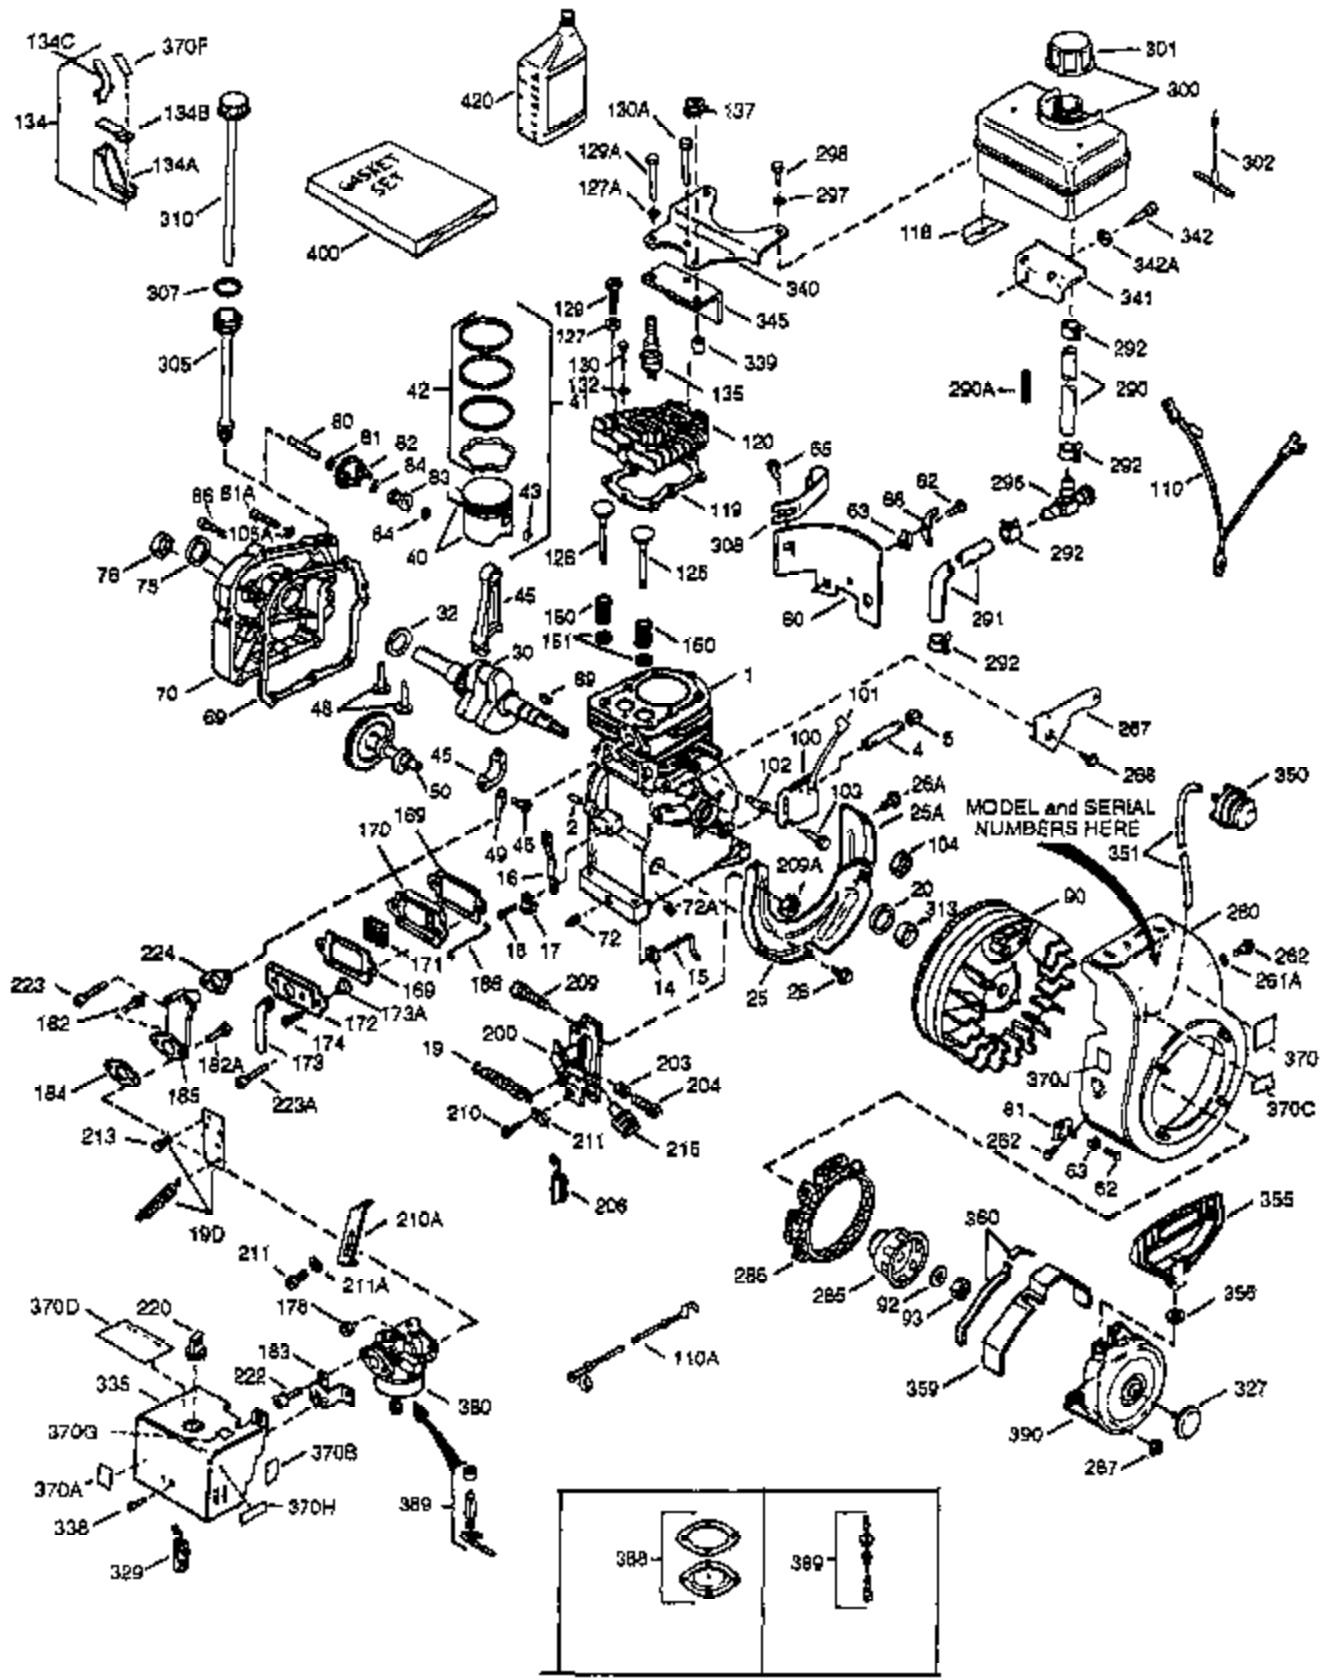

ILLUSTRATION SHOWS TYPICAL PARTS ONLY. ORDER BY PART NUMBER. PARTS NOT LISTED ARE SUPPLIED BY OEM

Ref #	Part Number	Qty	Description
1	35115A	1	Cylinder (Incl. 2, 20 & 72)
2	26727	2	Dowel Pin
14	28277	1	Washer
15	31334	1	Governor Rod
16	31336	1	Governor Lever
17	31335	1	Governor Lever Clamp
18	650548	1	Screw, 8-32 x 5/16"
19	34593	1	Extension Spring
20	32600	1	Oil Seal
25	33342	1	Blower Housing Baffle
25A	35883	1	Baffle Extension
26	650561	2	Screw, 1/4-20 x 5/8"
26A	650884	1	Screw, 8-32 x 1/2"
30	34709	1	Crankshaft
40	34514	1	Piston, Pin & Ring Set (Std.)
40	34515	1	Piston, Pin & Ring Set (.010" OS)
40	34516	1	Piston, Pin & Ring Set (.020" OS)
41	32538B	1	Piston & Pin Ass'y. (Std.) (Incl. 43)
41	32548B	1	Piston & Pin Ass'y. (.010" OS) (Incl. 43)
41	32549B	1	Piston & Pin Ass'y. (.020" OS) (Incl. 43)
42	28986	1	Ring Set (Std.)
42	28987	1	Ring Set (.010" OS)
42	28988	1	Ring Set (.020" OS)
43	20381	2	Piston Pin Retaining Ring
45	30963B	1	Connecting Rod Ass'y. (Incl. 46 & 49)
46	32610A	2	Connecting Rod Bolt
48	27241	2	Valve Lifter
49	28594	1	Oil Dipper
50	33149A	1	Camshaft (BCR)
60	29745	1	Blower Housing Extension
65	650128	1	Screw, 10-24 x 1/2"
69	27677A	1	* Cylinder Cover Gasket
70	34683	1	Cylinder Cover (Incl. 75, 80, 311 & 3 12)
72	27642	2	Oil Drain Plug
75	26208	1	Oil Seal
80	30574	1	Governor Shaft
81	30590A	1	Washer
82	30591	1	Governor Gear Ass'y. (Incl. 81)
83	30588A	1	Governor Spool
84	29193	2	Retaining Ring
86	650488	7	Screw, 1/4-20 x 1-1/4"
89	610961	1	Flywheel Key
90	611080	1	Flywheel
92	650815	1	Belleville Washer
93	650816	1	Flywheel Nut
100	34443A	1	Solid State Ignition
101	610118	1	Spark Plug Cover
102	650872	2	Solid State Mounting Stud
103	650814	2	Screw, Torx T-15, 10-24 x 1
110	35182	1	Ground Wire
119	29953C	1	* Cylinder Head Gasket
120	30579A	1	Cylinder Head (Incl. 130)
125	29313C	1	Exhaust Valve (Std.) (Incl. 151)
125	29315C	1	Exhaust Valve (1/32" OS) (Incl. 151)
126	29314B	1	Intake Valve (Std.) (Incl. 151)
126	29315C	1	Intake Valve (1/32" OS) (Incl. 151)
127	650691	1	Washer
129	650865	1	Screw, 5/16-18 x 2"