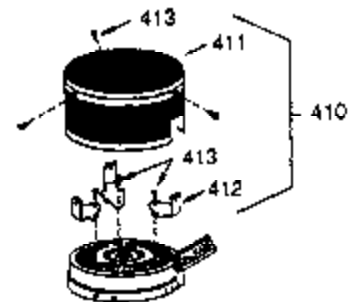

ILLUSTRATION SHOWS TYPICAL PARTS ONLY. ORDER BY PART NUMBER. PARTS NOT LISTED ARE SUPPLIED BY OEM.

Ref #	Part Number	Qty	Description
16	31336	1	Governor Lever
17	31335	1	Governor Lever Clamp
18	650548	1	Screw, 8-32 x 5/16"
103	650814	2	Screw, Torx T-15, 10-24 x 1
131	6021A	3	Screw, 5/16-18 x 1-1/2"
184	31688A	1	* Carburetor To Intake Pipe Gasket
185	34597	1	Intake Pipe
200	33879A	1	Control Bracket (Incl. 203 thru 211)
203	31342	1	Compression Spring
204	650549	1	Screw, 5-40 x 7/16"
206	610973	1	Terminal
210	27793	1	Conduit Clip
211	28942	1	Screw, 10-32 x 3/8"
223	650451	2	Screw, 1/4-20 x 1
238	28820	2	Screw, 10-32 x 1/2"
239	27272A	1	* Air Cleaner Gasket
242	31914	1	Air Cleaner Base
243	650152	2	Screw, 8-32 x 3/8"
245	30727	1	Air Cleaner Filter
250	31715	1	Air Cleaner Cover
275	34610	1	Muffler (Incl. 277)
276	30083	1	Lock Plate
277	650795	2	Screw, 1/4-20 x 2-1/4"
298	650665	2	Screw, 1/4-15 x 7/8"
345	32664	1	Heat Baffle

ILLUSTRATION SHOWS TYPICAL PARTS ONLY. ORDER BY PART NUMBER. PARTS NOT LISTED ARE SUPPLIED BY OEM.

OPTIONAL 110 - 120 VOLT
 STARTER MOTOR KIT

STARTER MUFF KIT
 (OPTIONAL)

OPTIONAL
 DEBRIS SCREEN KIT

Ref #	Part Number	Qty	Description
90	611080	1	Flywheel
100	34443A	1	Solid State Ignition
101	610118	1	Spark Plug Cover
102	650872	2	Solid State Mounting Stud
103	650814	2	Screw, Torx T-15, 10-24 x 1
131	6021A	3	Screw, 5/16-18 x 1-1/2"
179	30593	1	Retainer Clip
260	35585	1	Blower Housing
262	29212	2	Screw, 1/4-28 x 7/16"
287	650884	2	Screw, 8-32 x 1/2"
313	34080	1	Spacer
327	35392	1	Starter Plug
370	34686	1	Name Decal
370B	34144	1	Primer Decal
390	590642A	1	Rewind Starter