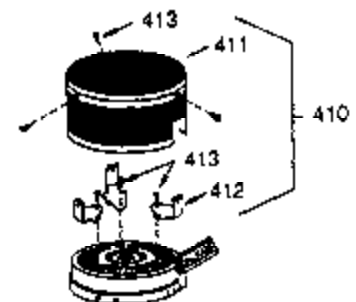

ILLUSTRATION SHOWS TYPICAL PARTS ONLY. ORDER BY PART NUMBER. PARTS NOT LISTED ARE SUPPLIED BY OEM.

Ref #	Part Number	Qty	Description
16	31336	1	Governor Lever
17	31335	1	Governor Lever Clamp
18	650548	1	Screw, 8-32 x 5/16"
103	650814	2	Screw, Torx T-15, 10-24 x 1"
131	6021A	1	Screw, 5/16-18 x 1-1/2"
184	31688A	1	* Carburetor To Intake Pipe Gasket
185	34597	1	Intake Pipe
200	33858A	1	Control Bracket (Incl.203,204,206,209 ,209A)
203	31342	1	Compression Spring
204	650549	1	Screw, 5-40 x 7/16"
206	610973	1	Terminal
223	650451	2	Screw, 1/4-20 x 1"
238	650932	2	Screw, 10-32 x 49/64"
239	34338	1	Air Cleaner Gasket
241	35797	1	Air Cleaner Collar
245	35066	1	Air Cleaner Filter
250	35065	1	Air Cleaner Cover
274	30081A	1	* Exhaust Gasket
275	30996	1	Muffler
277	650493	2	Screw, 1/4-20 x 1-3/4"
284A	650665	1	Screw, 1/4-15 x 3/4"
284	30997	1	Muffler Cover
298	650665	2	Screw, 1/4-15 x 7/8"
311	27625	1	Oil Fill Plug (Incl. 312)
312	29673	1	* Oil Fill Plug Gasket
345	32664	1	Heat Baffle

Ref #	Part Number	Qty	Description
90	611080	1	Flywheel
100	34443A	1	Solid State Ignition
102	650872	2	Solid State Mounting Stud
103	650814	2	Screw, Torx T-15, 10-24 x 1"
131	6021A	1	Screw, 5/16-18 x 1-1/2"
179	30593	1	Retainer Clip
260	35585	1	Blower Housing
262	29212	2	Screw, 1/4-28 x 7/16"
287	650884	2	Screw, 8-32 x 1/2"
313	34080	1	Spacer
327	35392	1	Starter Plug
370	34346	1	Lubrication Decal
370B	35344	1	Throttle Decal
390	590642A	1	Rewind Starter