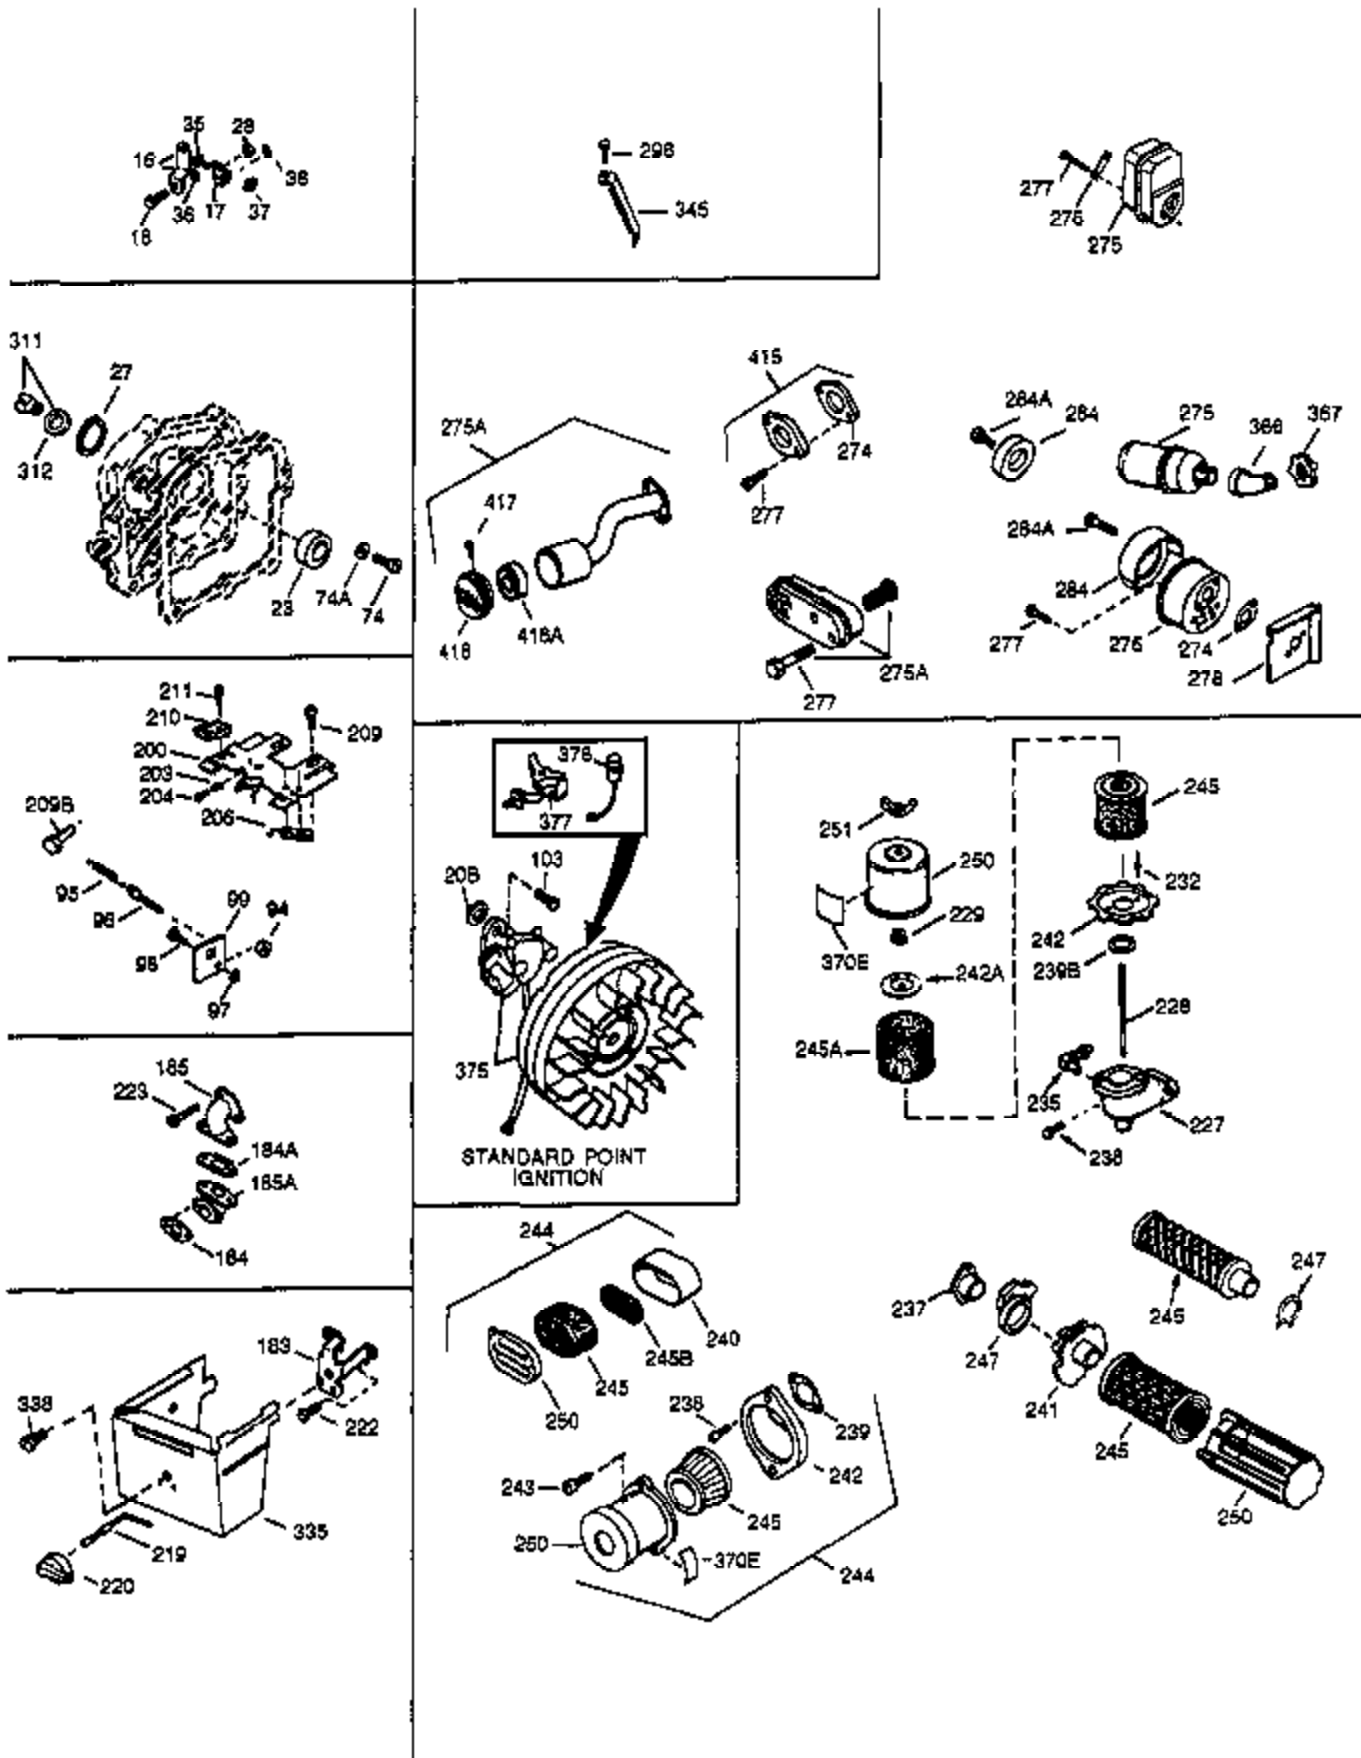

ILLUSTRATION SHOWS TYPICAL PARTS ONLY. ORDER BY PART NUMBER. PARTS NOT LISTED ARE SUPPLIED BY OEM.

Ref #	Part Number	Qty	Description
16	31336	1	Governor Lever
17	31335	1	Governor Lever Clamp
18	650548	1	Screw, 8-32 x 5/16"
103	650814	2	Screw, Torx T-15, 10-24 x 1"
131	6021A	1	Screw, 5/16-18 x 1-1/2"
184	31688A	1	* Carburetor To Intake Pipe Gasket
185	34597	1	Intake Pipe
200	33858A	1	Control Bracket (Incl.203,204,206,209 ,209A)
203	31342	1	Compression Spring
204	650549	1	Screw, 5-40 x 7/16"
206	610973	1	Terminal
223	650451	2	Screw, 1/4-20 x 1"
238	650932	2	Screw, 10-32 x 49/64"
239	34338	1	Air Cleaner Gasket
241	35797	1	Air Cleaner Collar
245	35066	1	Air Cleaner Filter
250	35065	1	Air Cleaner Cover
274	30081A	1	* Exhaust Gasket
275	30996	1	Muffler
277	650493	2	Screw, 1/4-20 x 1-3/4"
284A	650665	1	Screw, 1/4-15 x 3/4"
284	30997	1	Muffler Cover
298	650665	2	Screw, 1/4-15 x 7/8"
311	27625	1	Oil Fill Plug (Incl. 312)
312	29673	1	* Oil Fill Plug Gasket
345	32664	1	Heat Baffle