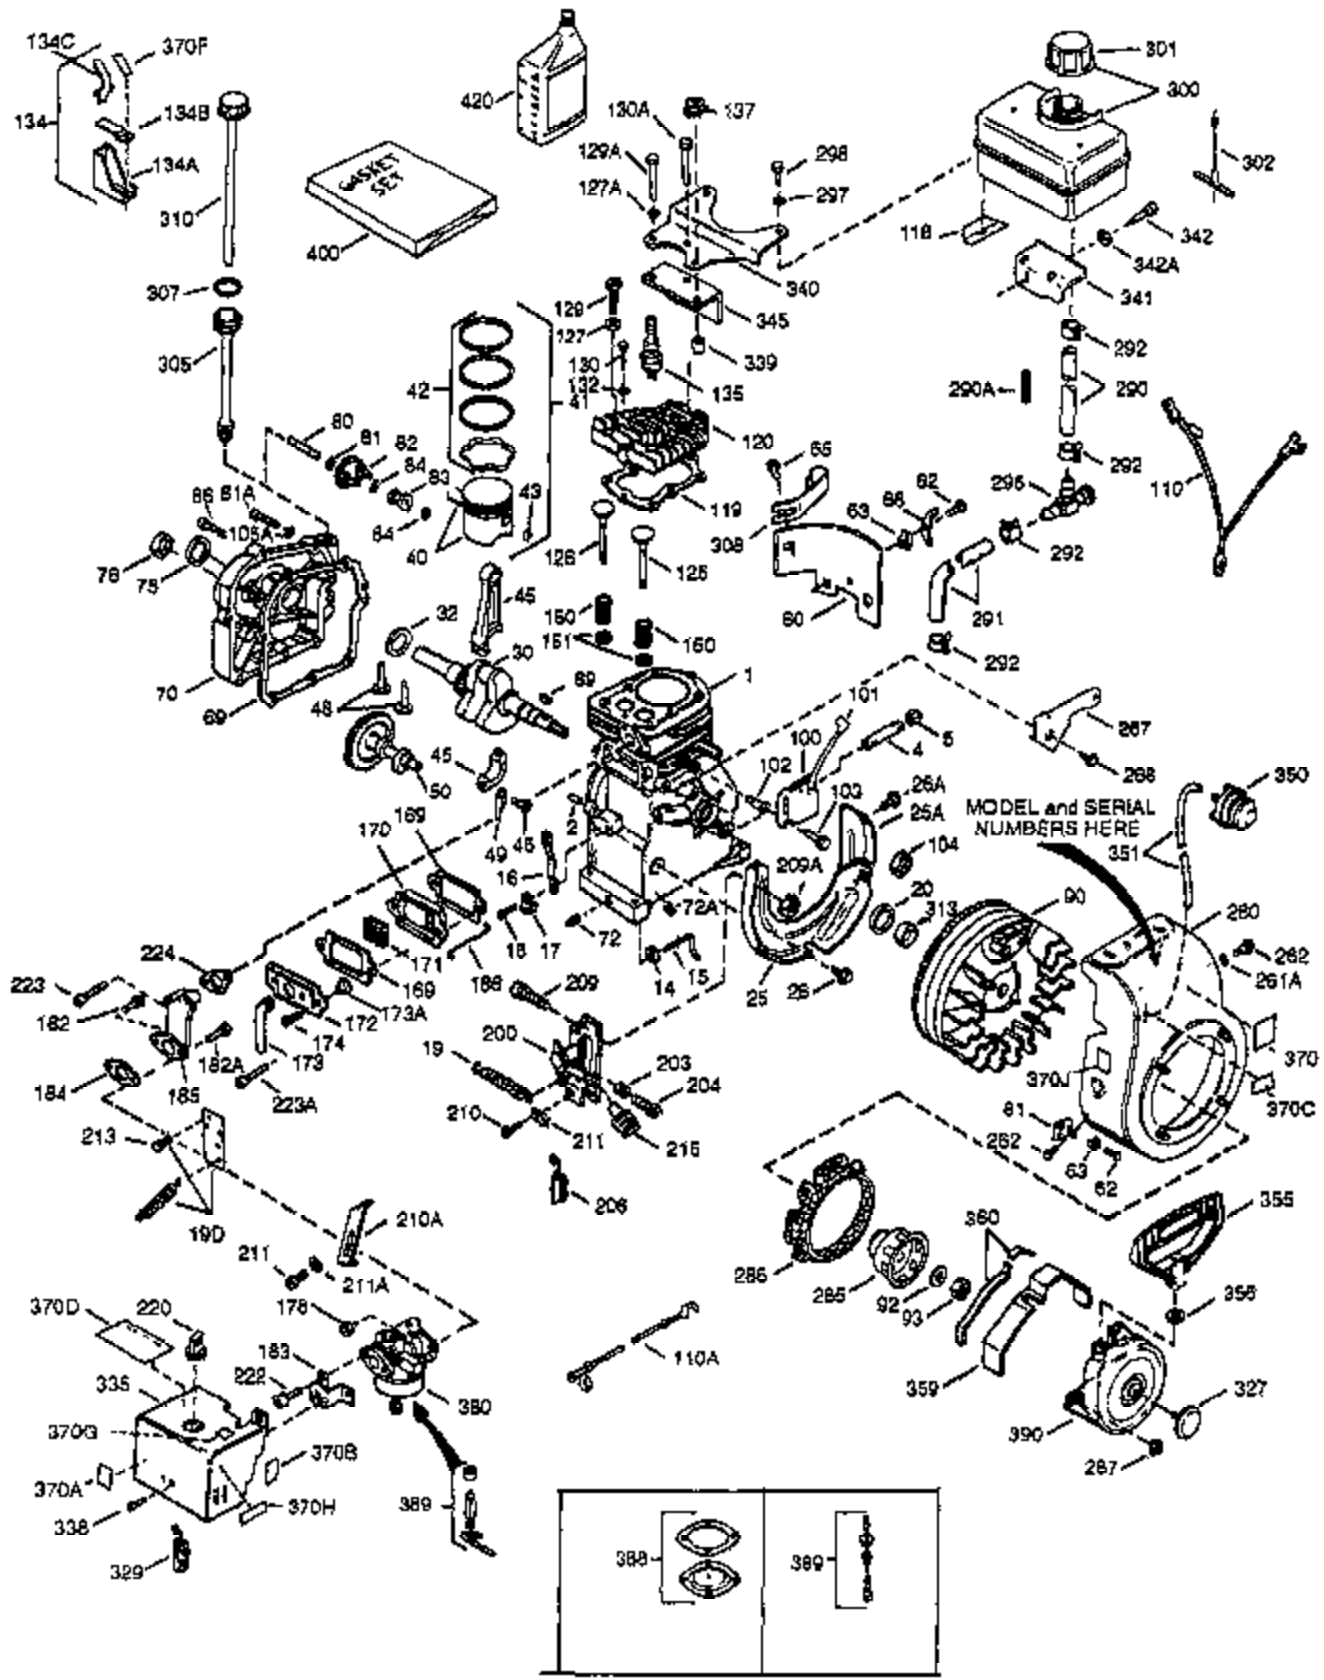

ILLUSTRATION SHOWS TYPICAL PARTS ONLY. ORDER BY PART NUMBER. PARTS NOT LISTED ARE SUPPLIED BY OEM

Ref #	Part Number	Qty	Description
1	34708A	1	Cylinder (Incl. 2, 20 & 72)
2	26727	2	Dowel Pin
14	28277	1	Washer
15	31334	1	Governor Rod
16	31336	1	Governor Lever
17	31335	1	Governor Lever Clamp
18	650548	1	Screw, 8-32 x 5/16"
19	34593	1	Extension Spring
20	32600	1	Oil Seal
25	33342	1	Blower Housing Baffle
25A	35883	1	Baffle Extension
26	650561	2	Screw, 1/4-20 x 5/8"
26A	650884	1	Screw, 8-32 x 1/2"
30	34730	1	Crankshaft
40	34514	1	Piston, Pin & Ring Set (Std.)
40	34515	1	Piston, Pin & Ring Set (.010" OS)
40	34516	1	Piston, Pin & Ring Set (.020" OS)
41	32538B	1	Piston & Pin Ass'y. (Std.) (Incl. 43)
41	32548B	1	Piston & Pin Ass'y. (.010" OS) (Incl. 43)
41	32549B	1	Piston & Pin Ass'y. (.020" OS) (Incl. 43)
42	28986	1	Ring Set (Std.)
42	28987	1	Ring Set (.010" OS)
42	28988	1	Ring Set (.020" OS)
43	20381	2	Piston Pin Retaining Ring
45	30963B	1	Connecting Rod Ass'y. (Incl. 46 & 49)
46	32610A	2	Connecting Rod Bolt
48	27241	2	Valve Lifter
49	28594	1	Oil Dipper
50	33149A	1	Camshaft (BCR)
60	29745	1	Blower Housing Extension
65	650128	1	Screw, 10-24 x 1/2"
69	27677A	1	* Cylinder Cover Gasket
70	35863	1	Cylinder Cover (Incl. 75, 80, 311 & 3 12)
72	27642	2	Oil Drain Plug
75	26208	1	Oil Seal
80	30574	1	Governor Shaft
81	30590A	1	Washer
82	30591	1	Governor Gear Ass'y. (Incl. 81)
83	30588A	1	Governor Spool
84	29193	2	Retaining Ring
86	650488	7	Screw, 1/4-20 x 1-1/4"
89	610961	1	Flywheel Key
90	611080	1	Flywheel
92	650815	1	Belleville Washer
93	650816	1	Flywheel Nut
100	34443A	1	Solid State Ignition
102	650872	2	Solid State Mounting Stud
103	650814	2	Screw, Torx T-15, 10-24 x 1"
110	35182	1	Ground Wire
119	29953C	1	* Cylinder Head Gasket
120	30579A	1	Cylinder Head (Incl. 130)
125	29313C	1	Exhaust Valve (Std.) (Incl. 151)
125	29315C	1	Exhaust Valve (1/32" OS) (Incl. 151)
126	29314B	1	Intake Valve (Std.) (Incl. 151)
126	29315C	1	Intake Valve (1/32" OS) (Incl. 151)
130	650694A	7	Screw, 5/16-18 x 2"
131	6021A	1	Screw, 5/16-18 x 1-1/2"
132	650708	1	Washer