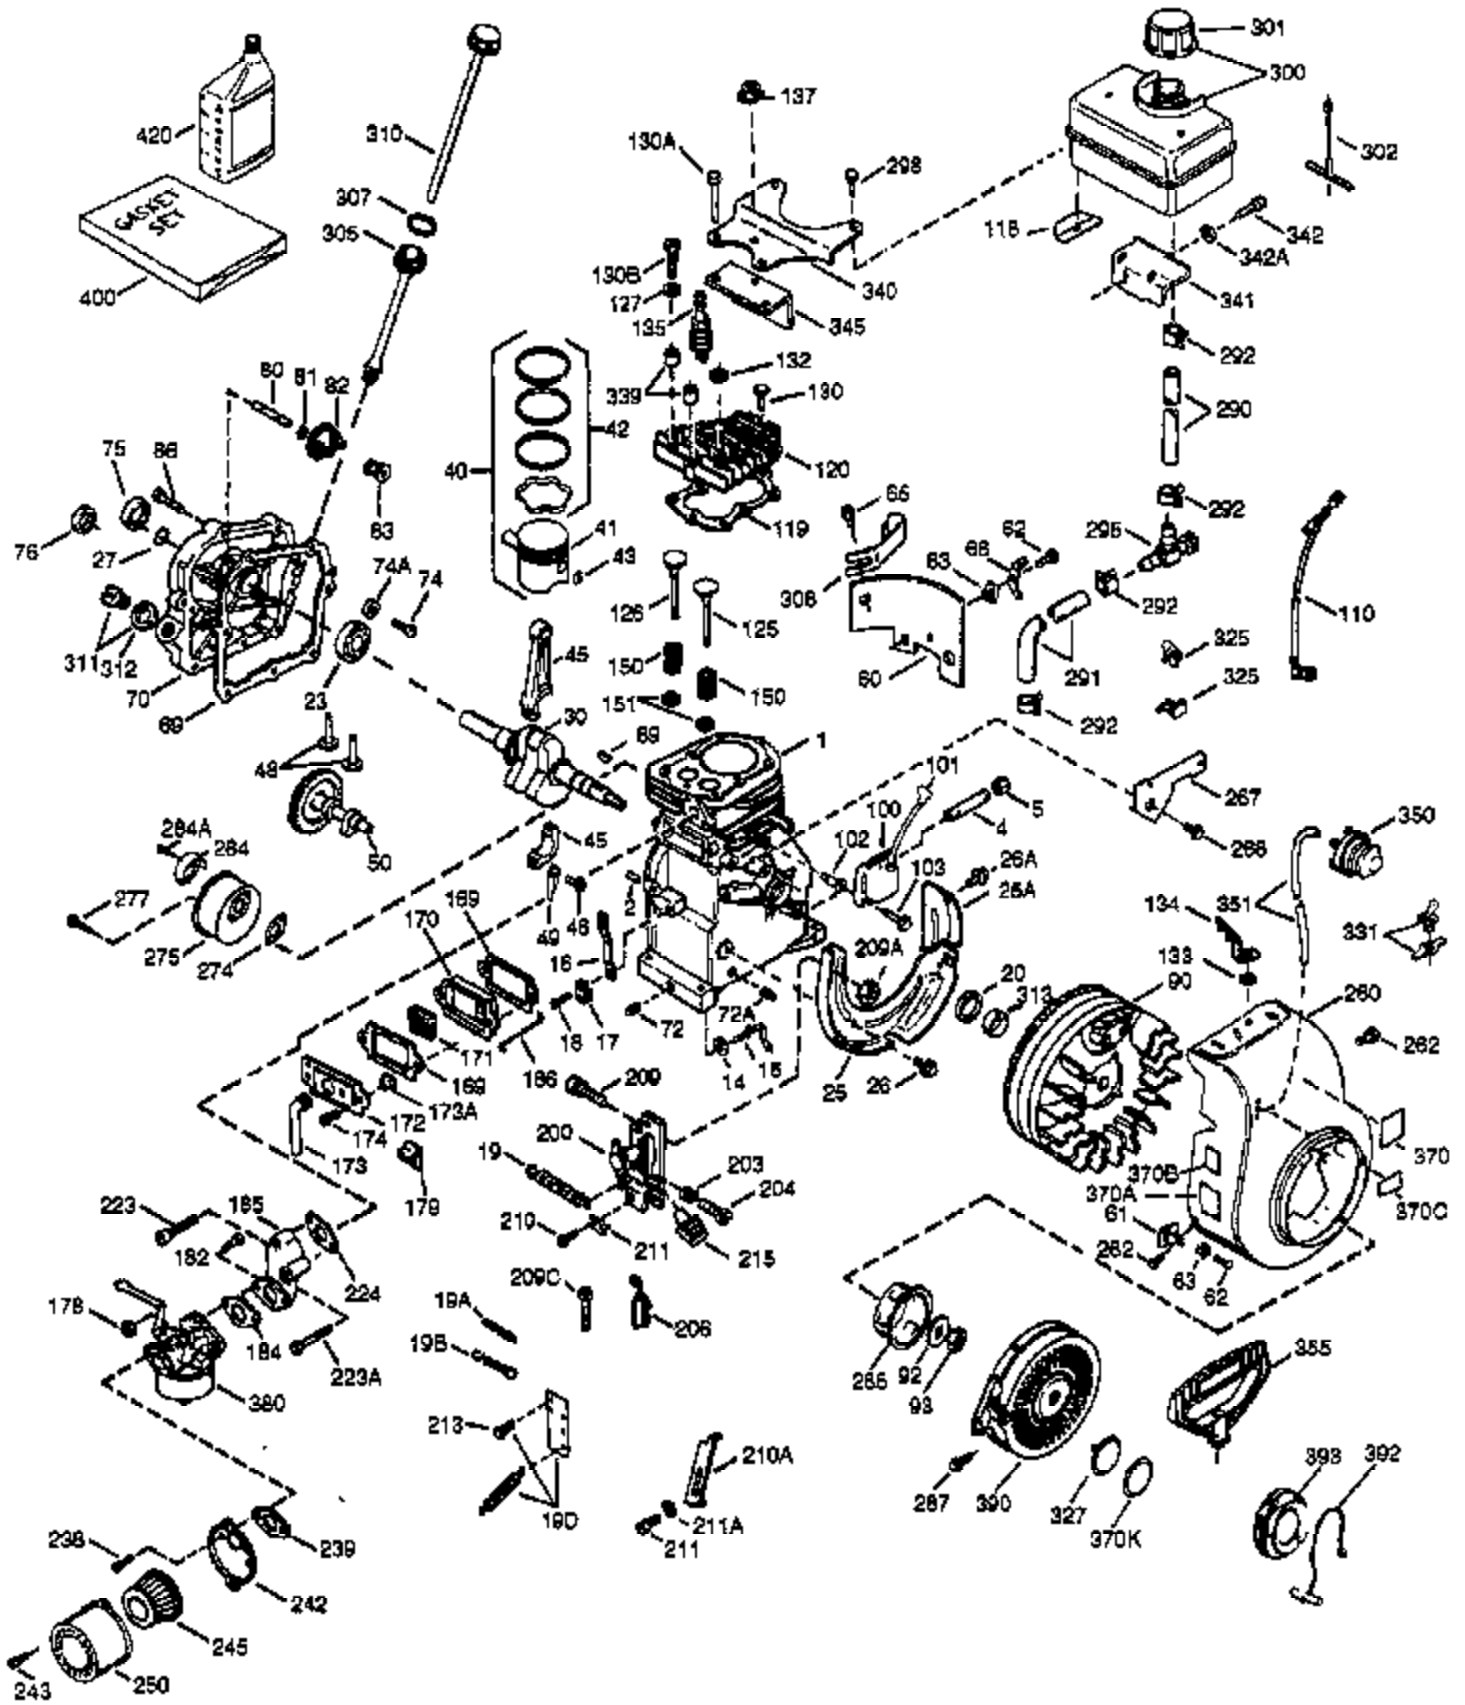

ILLUSTRATION SHOWS TYPICAL PARTS ONLY. ORDER BY PART NUMBER. PARTS NOT LISTED ARE SUPPLIED BY OEM.

VIEW 1 OF 2

| Ref # | Part Number | Qty | Description |
|-------|-------------|-----|----------------------------------------------|
| 1 | 34708A | 1 | Cylinder (Incl. 2, 20 & 72) |
| 2 | 26727 | 2 | Dowel Pin |
| 14 | 28277 | 1 | Washer |
| 15 | 31334 | 1 | Governor Rod |
| 16 | 31336 | 1 | Governor Lever |
| 17 | 31335 | 1 | Governor Lever Clamp |
| 18 | 650548 | 1 | Screw, 8-32 x 5/16" |
| 19 | 34593 | 1 | Extension Spring |
| 20 | 32600 | 1 | Oil Seal |
| 25 | 33342 | 1 | Blower Housing Baffle |
| 25A | 35883 | 1 | Baffle Extension |
| 26 | 650802 | 2 | Screw, 1/4-20 x 5/8" |
| 26A | 650926 | 1 | Screw, 8-32 x 21/64" |
| 30 | 34730 | 1 | Crankshaft |
| 40 | 34514 | 1 | Piston, Pin & Ring Set (Std.) |
| 40 | 34515 | 1 | Piston, Pin & Ring Set (.010" OS) |
| 40 | 34516 | 1 | Piston, Pin & Ring Set (.020" OS) |
| 41 | 32538B | 1 | Piston & Pin Ass'y. (Std.) (Incl. 43) |
| 41 | 32548B | 1 | Piston & Pin Ass'y. (.010" OS) (Incl. 43) |
| 41 | 32549B | 1 | Piston & Pin Ass'y. (.020" OS) (Incl. 43) |
| 42 | 28986 | 1 | Ring Set (Std.) |
| 42 | 28987 | 1 | Ring Set (.010" OS) |
| 42 | 28988 | 1 | Ring Set (.020" OS) |
| 43 | 20381 | 2 | Piston Pin Retaining Ring |
| 45 | 30963B | 1 | Connecting Rod Ass'y. (Incl. 46 & 49) |
| 46 | 32610A | 2 | Connecting Rod Bolt |
| 48 | 27241 | 2 | Valve Lifter |
| 49 | 28594 | 1 | Oil Dipper |
| 50 | 33149A | 1 | Camshaft (BCR) |
| 60 | 29745 | 1 | Blower Housing Extension |
| 65 | 650128 | 1 | Screw, 10-24 x 1/2" |
| 69 | 27677A | 1 | * Cylinder Cover Gasket |
| 70 | 35863A | 1 | Cylinder Cover (Incl. 75 thru 83, 311 & 312) |
| 72 | 27642 | 2 | Oil Drain Plug |
| 75 | 26208 | 1 | Oil Seal |
| 80 | 30574A | 1 | Governor Shaft |
| 81 | 30590A | 1 | Washer |
| 82 | 30591 | 1 | Governor Gear Ass'y. (Incl. 81) |
| 83 | 30588A | 1 | Governor Spool |
| 86 | 650488 | 7 | Screw, 1/4-20 x 1-1/4" |
| 89 | 610961 | 1 | Flywheel Key |
| 90 | 611080 | 1 | Flywheel |
| 92 | 650815 | 1 | Belleville Washer |
| 93 | 650816 | 1 | Flywheel Nut |
| 100 | 34443A | 1 | Solid State Ignition |
| 102 | 650872 | 2 | Solid State Mounting Stud |
| 103 | 650814 | 2 | Screw, Torx T-15, 10-24 x 1" |
| 110 | 35182 | 1 | Ground Wire |
| 119 | 36437 | 1 | * Cylinder Head Gasket |
| 120 | 36438 | 1 | Cylinder Head (Incl. 131) |
| 125 | 29313C | 1 | Exhaust Valve (Std.) (Incl. 151) |
| 125 | 29315C | 1 | Exhaust Valve (1/32" OS) (Incl. 151) |
| 126 | 29314B | 1 | Intake Valve (Std.) (Incl. 151) |
| 126 | 29315C | 1 | Intake Valve (1/32" OS) (Incl. 151) |
| 130 | 6021A | 1 | Screw, 5/16-18 x 1-1/2" |
| 131 | 650694A | 7 | Screw, 5/16-18 x 2" |
| 132 | 650708 | 1 | Washer |
| 135 | 33636 | 1 | Resistor Spark Plug (RJ17LM) |