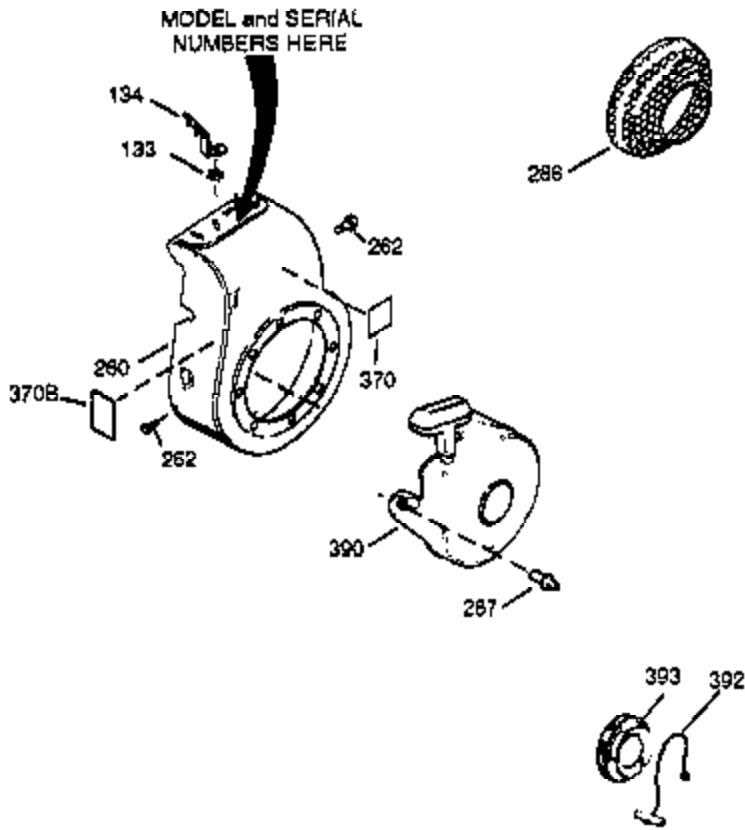

ILLUSTRATION SHOWS TYPICAL PARTS ONLY. ORDER BY PART NUMBER. PARTS NOT LISTED ARE SUPPLIED BY OEM.