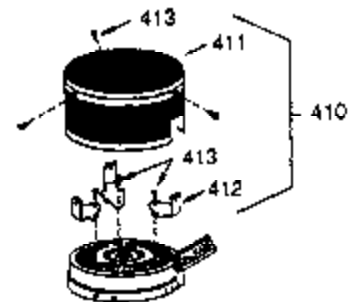

ILLUSTRATION SHOWS TYPICAL PARTS ONLY. ORDER BY PART NUMBER. PARTS NOT LISTED ARE SUPPLIED BY OEM.

Ref #	Part Number	Qty	Description
16	31510	1	Governor Lever
17	31335	1	Governor Lever Clamp
18	650548	1	Screw, 8-32 x 5/16"
103	650814	2	Screw, Torx T-15, 10-24 x 1
131	6021A	3	Screw, 5/16-18 x 1-1/2"
184	26756	1	* Carburetor To Intake Pipe Gasket
185	28416A	1	Intake Pipe
200	33858A	1	Control Bracket (Incl.19,203,204,206)
203	31342	1	Compression Spring
204	650549	1	Screw, 5-40 x 7/16"
206	610973	1	Terminal
223	650664	1	Screw, 1/4-20 x 1-19/32"
238	28820	2	Screw, 10-32 x 1/2"
239	27272A	1	* Air Cleaner Gasket
242	31691	1	Air Cleaner Base
243	650152	2	Screw, 8-32 x 3/8"
245	30727	1	Air Cleaner Filter
250	31715	1	Air Cleaner Cover
261	29212	2	Screw, 1/4-28 x 7/16"
274	30081A	1	* Exhaust Gasket
275	30996	1	Muffler
277	650493	2	Screw, 1/4-20 x 1-3/4"
298	650665	2	Screw, 1/4-15 x 7/8"
345	33344	1	Heat Baffle

ILLUSTRATION SHOWS TYPICAL PARTS ONLY. ORDER BY PART NUMBER. PARTS NOT LISTED ARE SUPPLIED BY OEM.

OPTIONAL 110 - 120 VOLT
 STARTER MOTOR KIT

STARTER MUFF KIT
 (OPTIONAL)

OPTIONAL
 DEBRIS SCREEN KIT

Ref #	Part Number	Qty	Description
90	611080	1	Flywheel
100	34443A	1	Solid State Ignition
101	610118	1	Spark Plug Cover
102	650872	2	Solid State Mounting Stud
103	650814	2	Screw, Torx T-15, 10-24 x 1
131	6021A	3	Screw, 5/16-18 x 1-1/2"
260	35585	1	Blower Housing
261	29212	2	Screw, 1/4-28 x 7/16"
287	650884	2	Screw, 8-32 x 1/2"
313	34080	1	Spacer
327	35392	1	Starter Plug
370	550223	1	Name Decal
370B	35344	1	Throttle Decal
390	590642A	1	Rewind Starter