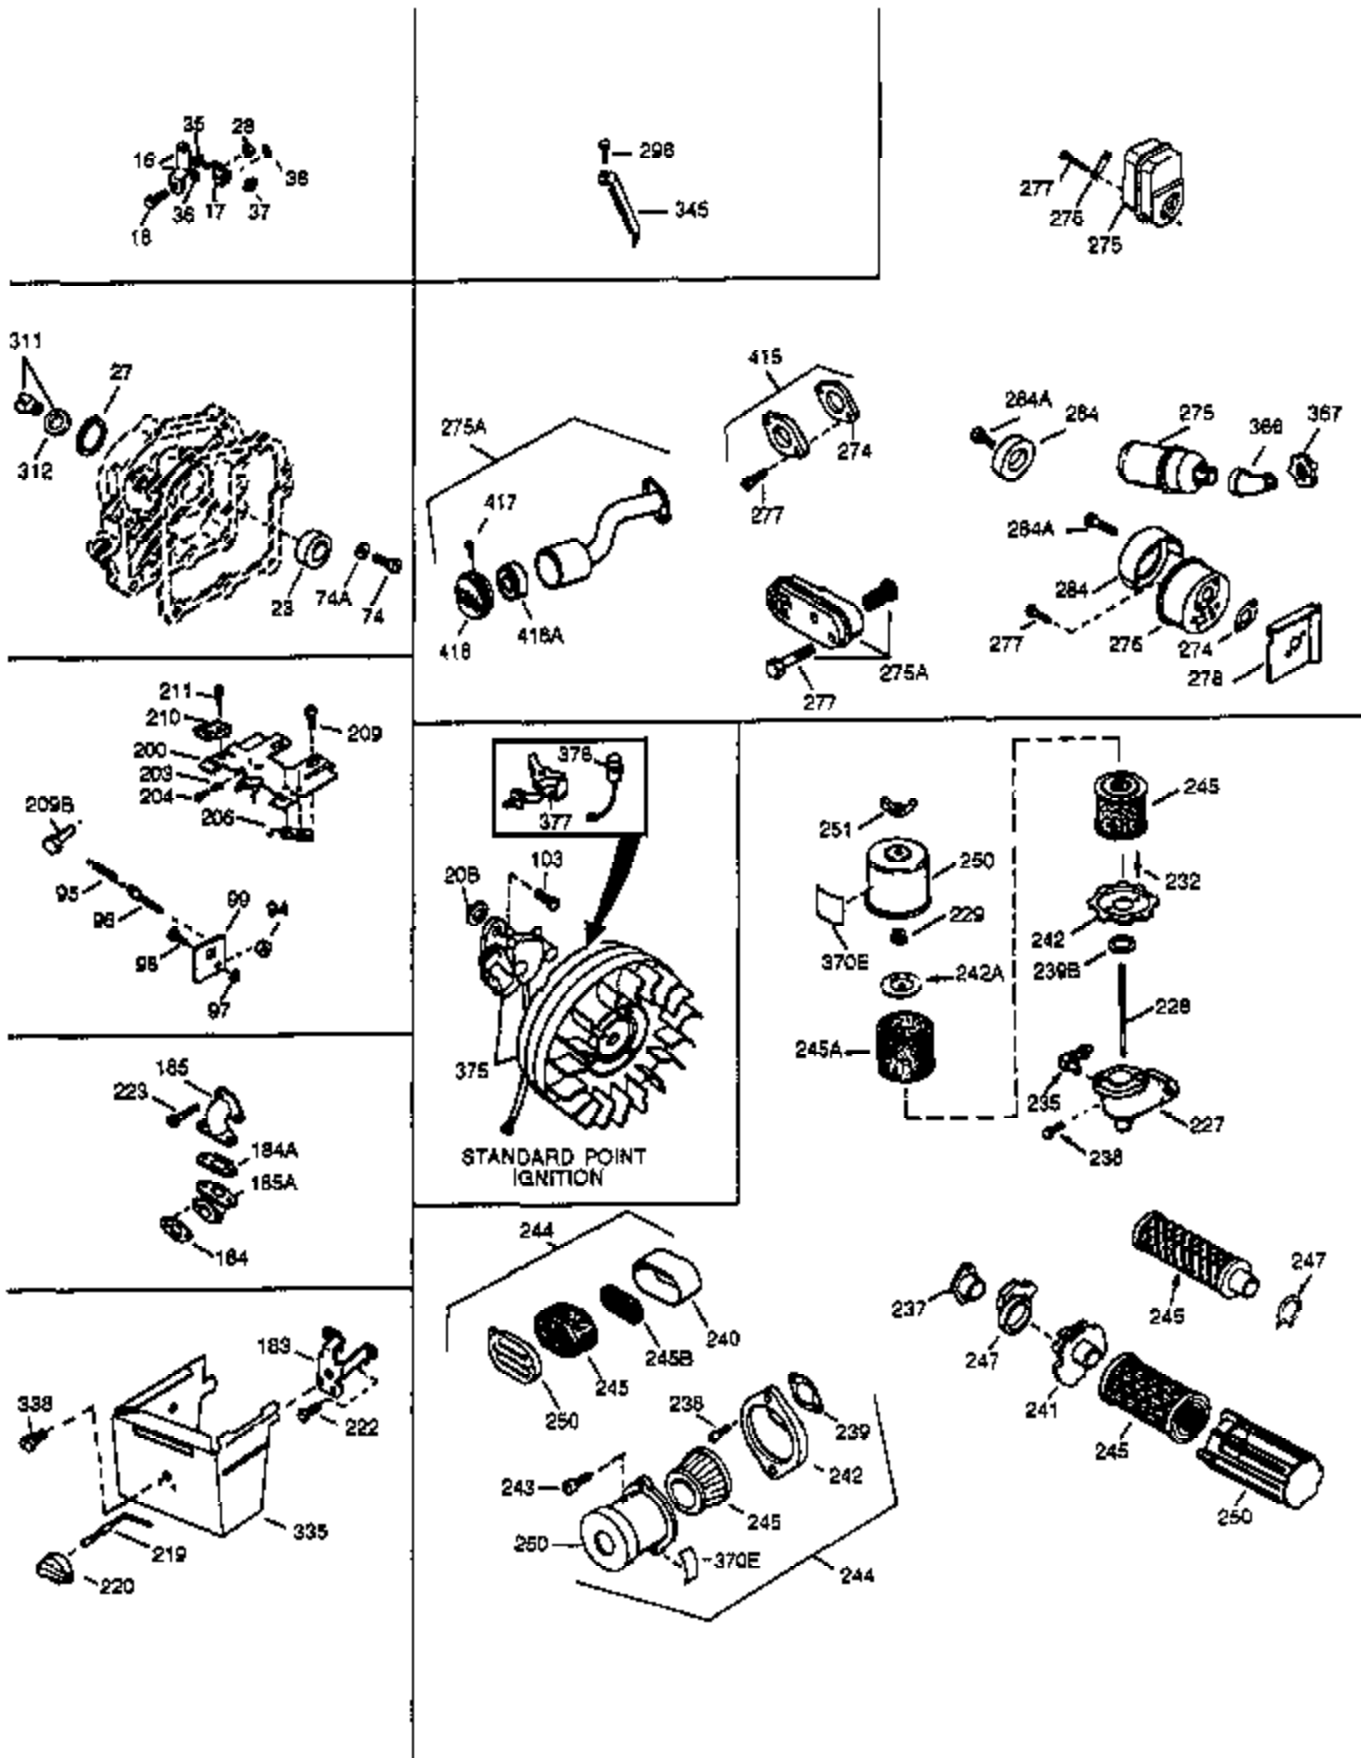

ILLUSTRATION SHOWS TYPICAL PARTS ONLY. ORDER BY PART NUMBER. PARTS NOT LISTED ARE SUPPLIED BY OEM.

Ref #	Part Number	Qty	Description
16	31510	1	Governor Lever
17	31335	1	Governor Lever Clamp
18	650548	1	Screw, 8-32 x 5/16"
103	650814	2	Screw, Torx T-15, 10-24 x 1
131	6021A	3	Screw, 5/16-18 x 1-1/2"
184	26756	1	* Carburetor To Intake Pipe Gasket
185	28416A	1	Intake Pipe
200	33858A	1	Control Bracket (Incl.19,203,204,206)
203	31342	1	Compression Spring
204	650549	1	Screw, 5-40 x 7/16"
206	610973	1	Terminal
223	650664	1	Screw, 1/4-20 x 1-19/32"
238	28820	2	Screw, 10-32 x 1/2"
239	27272A	1	* Air Cleaner Gasket
242	31691	1	Air Cleaner Base
243	650152	2	Screw, 8-32 x 3/8"
245	30727	1	Air Cleaner Filter
250	31715	1	Air Cleaner Cover
261	29212	2	Screw, 1/4-28 x 7/16"
274	30081A	1	* Exhaust Gasket
275	30996	1	Muffler
277	650493	2	Screw, 1/4-20 x 1-3/4"
298	650665	2	Screw, 1/4-15 x 7/8"
345	33344	1	Heat Baffle