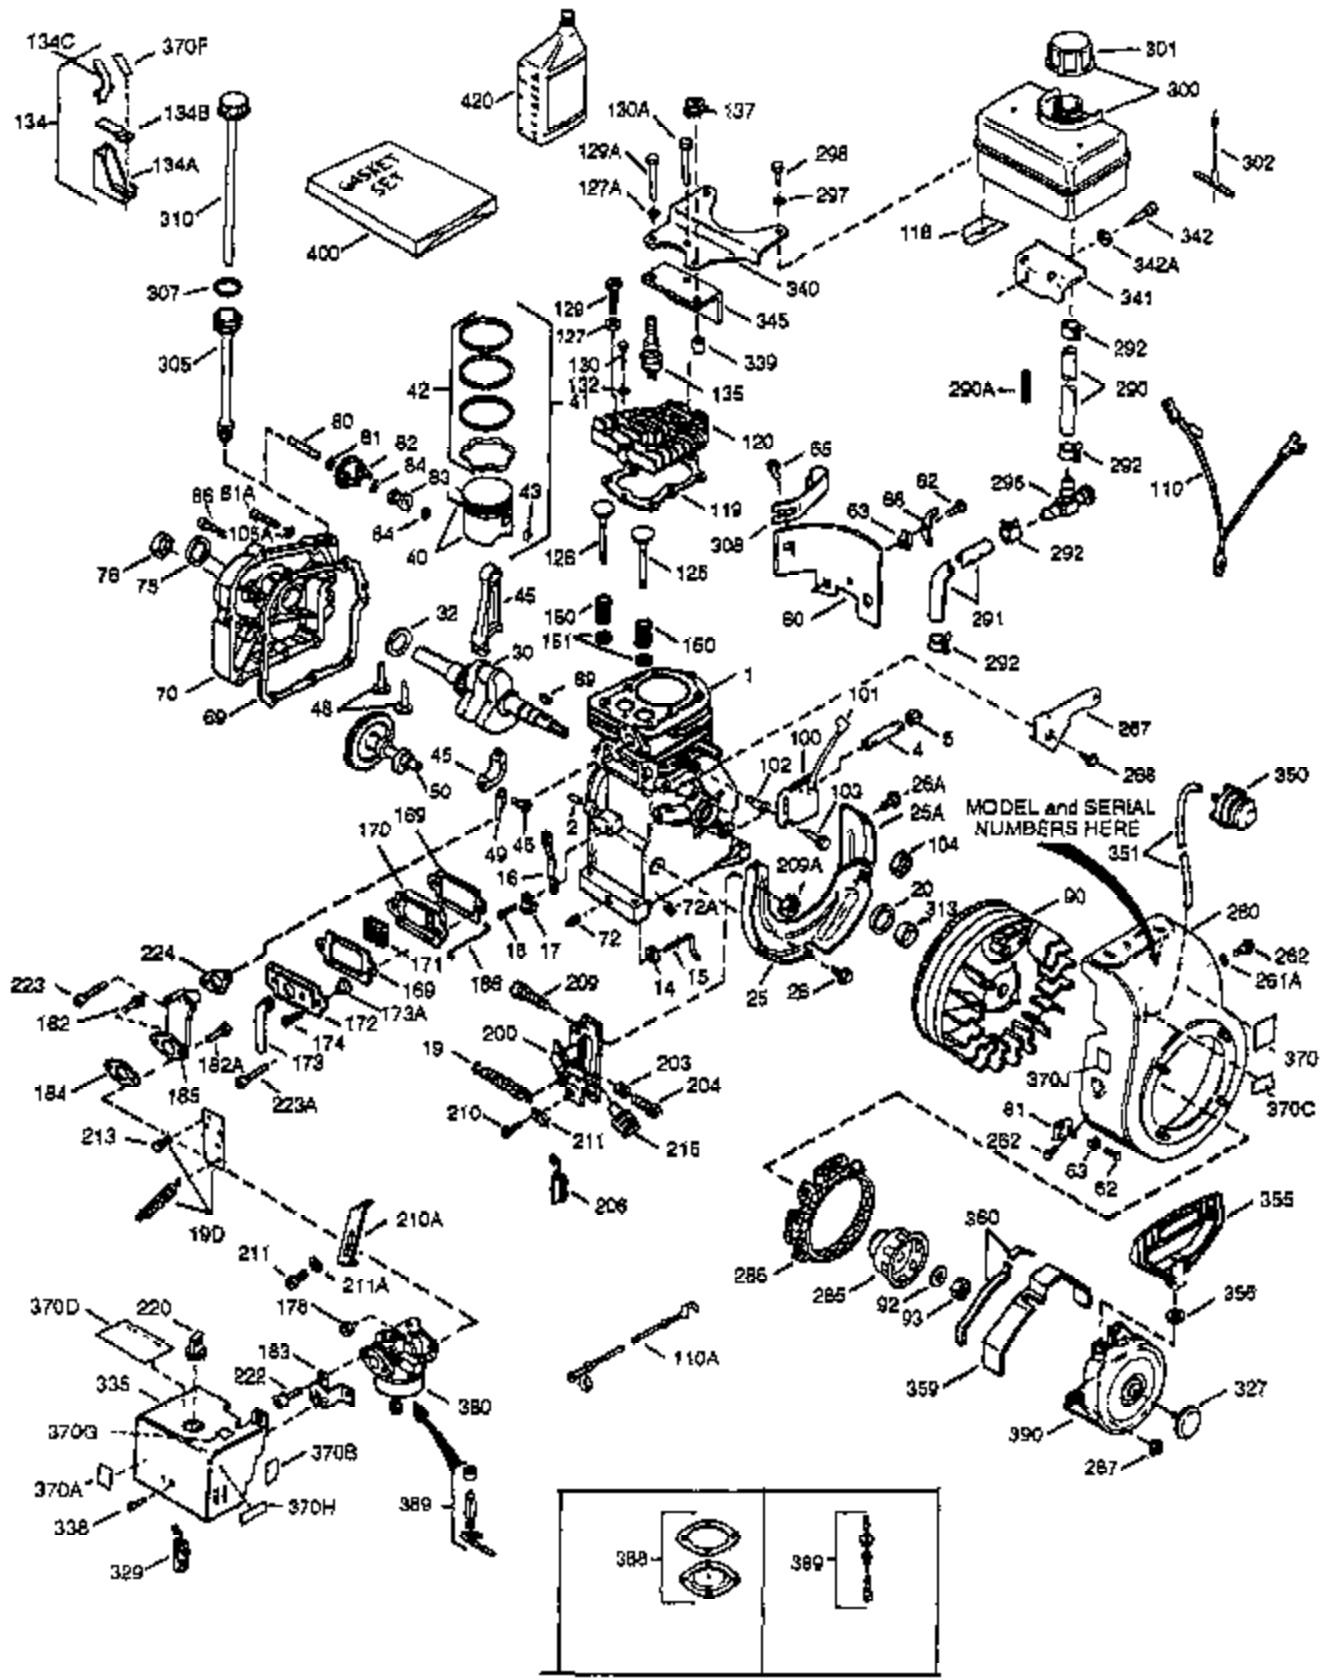

ILLUSTRATION SHOWS TYPICAL PARTS ONLY. ORDER BY PART NUMBER. PARTS NOT LISTED ARE SUPPLIED BY OEM

Ref #	Part Number	Qty	Description
1	34708A	1	Cylinder (Incl. 2, 20 & 72)
2	26727	2	Dowel Pin
14	28277	1	Washer
15	31334	1	Governor Rod
16	31510	1	Governor Lever
17	31335	1	Governor Lever Clamp
18	650548	1	Screw, 8-32 x 5/16"
19	31426	1	Extension Spring
20	32600	1	Oil Seal
25	33342	1	Blower Housing Baffle
25A	35883	1	Baffle Extension
26	650561	2	Screw, 1/4-20 x 5/8"
26A	650884	1	Screw, 8-32 x 1/2"
30	34709	1	Crankshaft
40	34514	1	Piston, Pin & Ring Set (Std.)
40	34515	1	Piston, Pin & Ring Set (.010" OS)
40	34516	1	Piston, Pin & Ring Set (.020" OS)
41	32538B	1	Piston & Pin Ass'y. (Std.) (Incl. 43)
41	32548B	1	Piston & Pin Ass'y. (.010" OS) (Incl. 43)
41	32549B	1	Piston & Pin Ass'y. (.020" OS) (Incl. 43)
42	28986	1	Ring Set (Std.)
42	28987	1	Ring Set (.010" OS)
42	28988	1	Ring Set (.020" OS)
43	20381	2	Piston Pin Retaining Ring
45	30963B	1	Connecting Rod Ass'y. (Incl. 46 & 49)
46	32610A	2	Connecting Rod Bolt
48	27241	2	Valve Lifter
49	28594	1	Oil Dipper
50	33149A	1	Camshaft (BCR)
60	29745	1	Blower Housing Extension
65	650128	1	Screw, 10-24 x 1/2"
69	27677A	1	* Cylinder Cover Gasket
70	34683	1	Cylinder Cover (Incl. 75 & 80)
72	27642	2	Oil Drain Plug
75	26208	1	Oil Seal
80	30574	1	Governor Shaft
81	30590A	1	Washer
82	30591	1	Governor Gear Ass'y. (Incl. 81)
83	30588A	1	Governor Spool
84	29193	2	Retaining Ring
86	650488	7	Screw, 1/4-20 x 1-1/4"
89	610961	1	Flywheel Key
90	611080	1	Flywheel
92	650815	1	Belleville Washer
93	650816	1	Flywheel Nut
100	34443A	1	Solid State Ignition
101	610118	1	Spark Plug Cover
102	650872	2	Solid State Mounting Stud
103	650814	2	Screw, Torx T-15, 10-24 x 1
110	35182	1	Ground Wire
119	29953C	1	* Cylinder Head Gasket
120	30579A	1	Cylinder Head (Incl. 130)
125	29313C	1	Exhaust Valve (Std.) (Incl. 151)
125	29315C	1	Exhaust Valve (1/32" OS) (Incl. 151)
126	29314B	1	Intake Valve (Std.) (Incl. 151)
126	29315C	1	Intake Valve (1/32" OS) (Incl. 151)
130	650694A	5	Screw, 5/16-18 x 2"
131	6021A	3	Screw, 5/16-18 x 1-1/2"