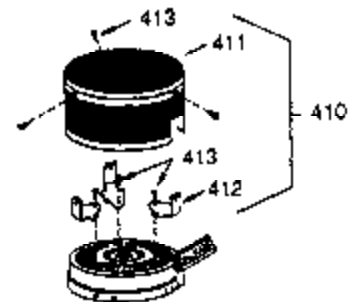

ILLUSTRATION SHOWS TYPICAL PARTS ONLY. ORDER BY PART NUMBER. PARTS NOT LISTED ARE SUPPLIED BY OEM.

Ref #	Part Number	Qty	Description
16	31510	1	Governor Lever
17	31335	1	Governor Lever Clamp
18	650548	1	Screw, 8-32 x 5/16"
23	28458	1	Ball Bearing
27	28539	1	Retaining Ring
74A	28537	2	Washer
74	30200	2	Screw, 10-24 x 9/16"
103	650814	2	Screw, Torx T-15, 10-24 x 1
131	6021A	3	Screw, 5/16-18 x 1-1/2"
184	26756	1	* Carburetor To Intake Pipe Gasket
185	28416A	1	Intake Pipe
200	33858A	1	Control Bracket (Incl.19,203,204,206)
203	31342	1	Compression Spring
204	650549	1	Screw, 5-40 x 7/16"
206	610973	1	Terminal
223	650664	1	Screw, 1/4-20 x 1-19/32"
238	28820	2	Screw, 10-32 x 1/2"
239	27272A	1	* Air Cleaner Gasket
242	31691	1	Air Cleaner Base
243	650152	2	Screw, 8-32 x 3/8"
245	31700	1	Air Cleaner Filter
250	31715	1	Air Cleaner Cover
261	29212	2	Screw, 1/4-28 x 7/16"
275	35603	1	Muffler (Incl. 277)
276	33753	1	Locking Plate
277	650795	2	Screw, 1/4-20 x 2-1/4"
298	650665	2	Screw, 1/4-15 x 7/8"
311	27625	2	Oil Fill Plug (Incl. 312)
312	29673	2	* Oil Fill Plug Gasket
345	33344	1	Heat Baffle

ILLUSTRATION SHOWS TYPICAL PARTS ONLY. ORDER BY PART NUMBER. PARTS NOT LISTED ARE SUPPLIED BY OEM.

OPTIONAL 110 - 120 VOLT
 STARTER MOTOR KIT

STARTER MUFF KIT
 (OPTIONAL)

OPTIONAL
 DEBRIS SCREEN KIT

Ref #	Part Number	Qty	Description
90	611080	1	Flywheel
100	34443A	1	Solid State Ignition
101	610118	1	Spark Plug Cover
102	650872	2	Solid State Mounting Stud
103	650814	2	Screw, Torx T-15, 10-24 x 1
131	6021A	3	Screw, 5/16-18 x 1-1/2"
260	35585	1	Blower Housing
261	29212	2	Screw, 1/4-28 x 7/16"
287	650884	2	Screw, 8-32 x 1/2"
313	34080	1	Spacer
327	35392	1	Starter Plug
370	34686	1	Name Decal
370B	35344	1	Throttle Decal
390	590642A	1	Rewind Starter