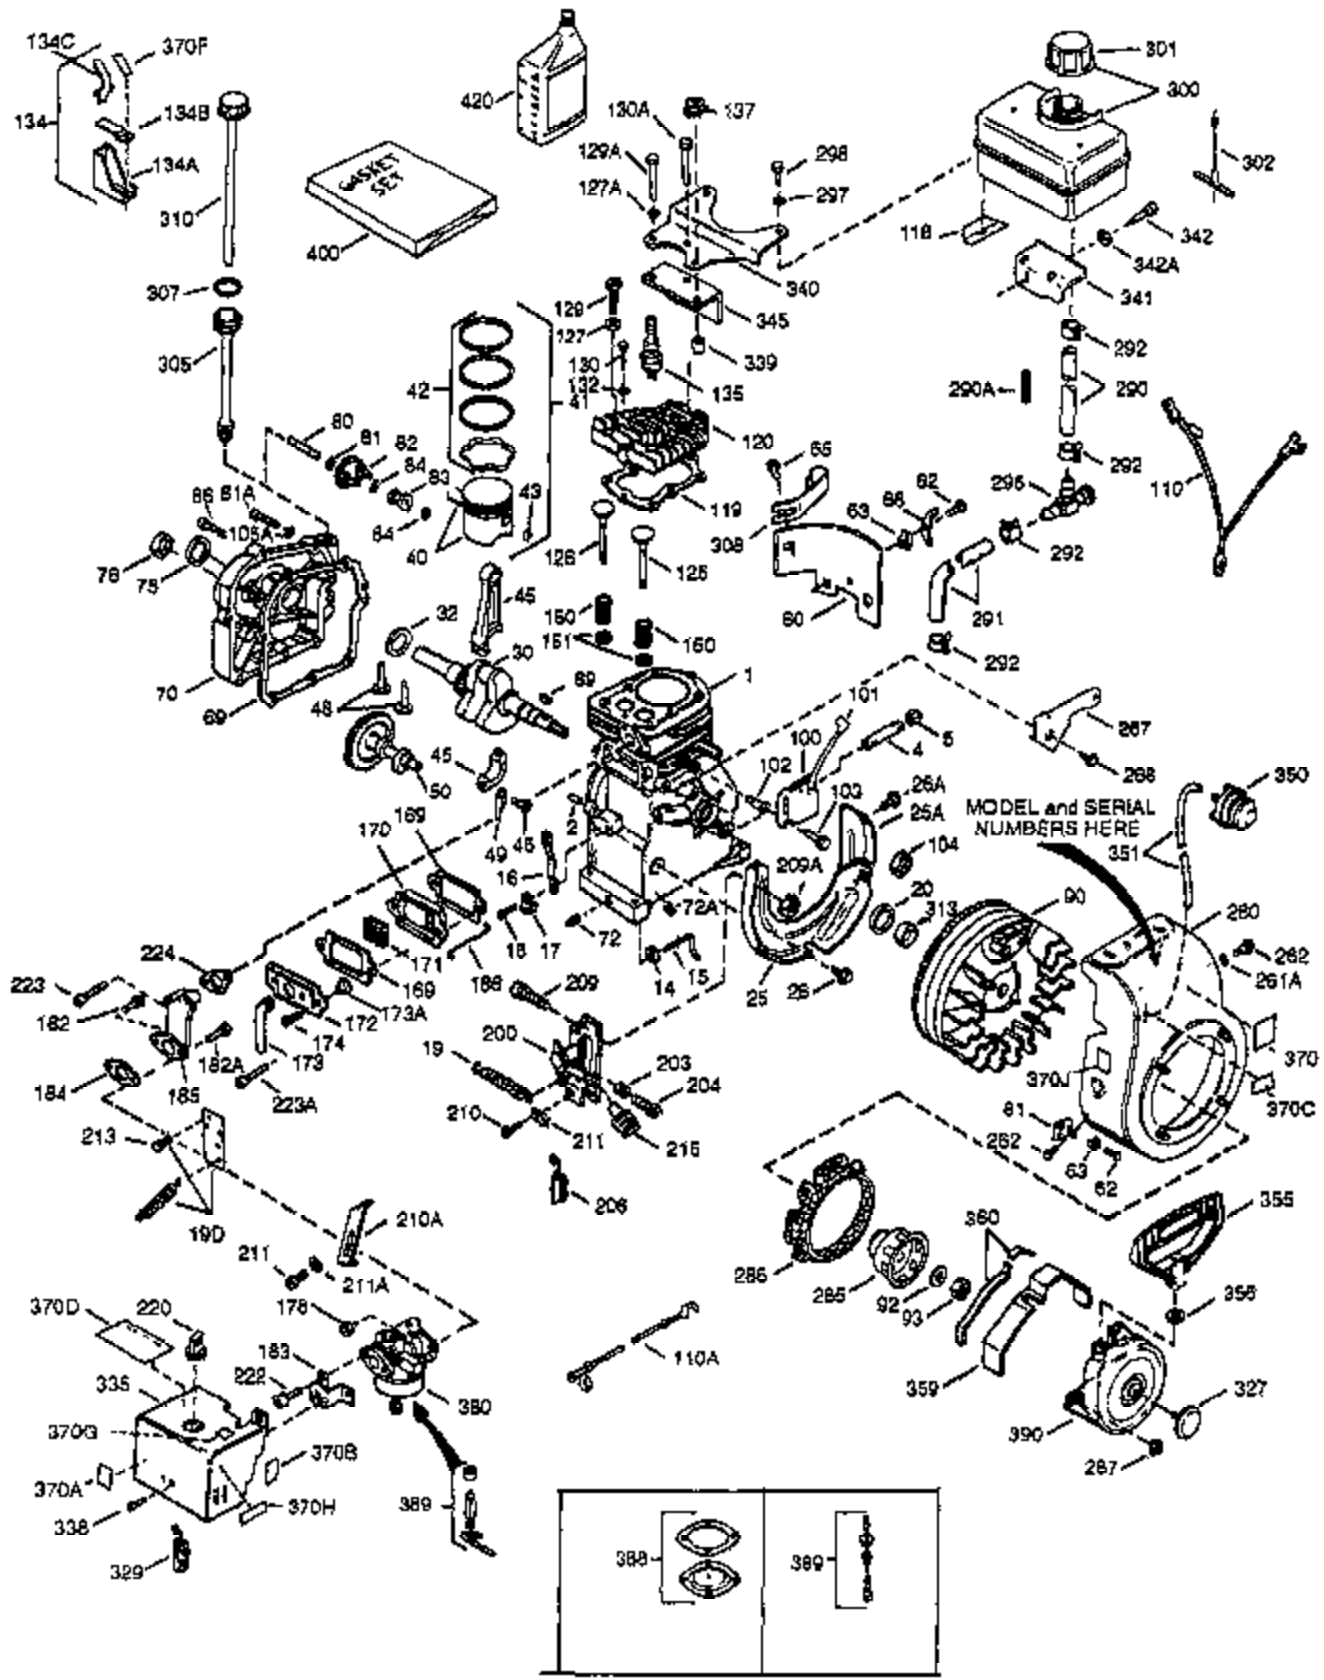

ILLUSTRATION SHOWS TYPICAL PARTS ONLY. ORDER BY PART NUMBER. PARTS NOT LISTED ARE SUPPLIED BY OEM

Ref #	Part Number	Qty	Description
1	35764	1	Cylinder (Incl. 2, 20 & 72)
2	26727	2	Dowel Pin
14	28277	1	Washer
15	31334	1	Governor Rod
16	31510	1	Governor Lever
17	29916	1	Governor Lever Clamp
18	650548	1	Screw, 8-32 x 5/16"
19D	33857	1	Extension Spring Ass'y. (Incl. 213)
19	31426	1	Extension Spring
20	32600	1	Oil Seal
25	33342	1	Blower Housing Baffle
25A	35883	1	Baffle Extension
26A	650884	1	Screw, 8-32 x 1/2"
26	650561	2	Screw, 1/4-20 x 5/8"
30	34727	1	Crankshaft
40	34514	1	Piston, Pin & Ring Set (Std.)
40	34515	1	Piston, Pin & Ring Set (.010" OS)
40	34516	1	Piston, Pin & Ring Set (.020" OS)
41	32538B	1	Piston & Pin Ass'y. (Std.) (Incl. 43)
41	32548B	1	Piston & Pin Ass'y. (.010" OS) (Incl. 43)
41	32549B	1	Piston & Pin Ass'y. (.020" OS) (Incl. 43)
42	28986	1	Ring Set (Std.)
42	28987	1	Ring Set (.010" OS)
42	28988	1	Ring Set (.020" OS)
43	20381	2	Piston Pin Retaining Ring
45	30963B	1	Connecting Rod Ass'y. (Incl. 46 & 49)
46	32610A	2	Connecting Rod Bolt
48	27241	2	Valve Lifter
49	28594	1	Oil Dipper
50	33149A	1	Camshaft (BCR)
60	29745	1	Blower Housing Extension
62	650760	1	Screw, 8-32 x 3/8"
63	28545	1	Grommet
65	650128	1	Screw, 10-24 x 1/2"
68	33356	1	Ground Terminal
69	27677A	1	* Cylinder Cover Gasket
70	30756B	1	Cylinder Cover (Incl. 75 thru 83, 311 & 312)
72	27642	2	Oil Drain Plug
75	28540	1	Oil Seal
80	30574	1	Governor Shaft
81	30590A	1	Washer
82	30591	1	Governor Gear Ass'y. (Incl. 81)
83	30588A	1	Governor Spool
84	29193	2	Retaining Ring
86	650488	7	Screw, 1/4-20 x 1-1/4"
89	610961	1	Flywheel Key
90	611080	1	Flywheel
92	650815	1	Belleville Washer
93	650816	1	Flywheel Nut
100	34443A	1	Solid State Ignition
101	27276	1	Spark Plug Cover
102	650872	2	Solid State Mounting Stud
103	650814	2	Screw, Torx T-15, 10-24 x 1
110	30831	1	Ground Wire
118	35515	1	Rope Guard
119	29953C	1	* Cylinder Head Gasket
120	30579A	1	Cylinder Head (Incl. 130)
125	29313C	1	Exhaust Valve (Std.) (Incl. 151)