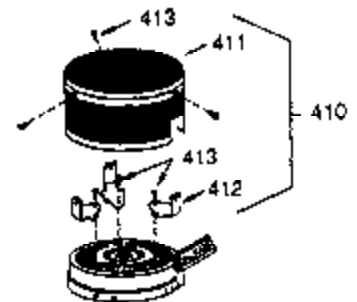

ILLUSTRATION SHOWS TYPICAL PARTS ONLY. ORDER BY PART NUMBER. PARTS NOT LISTED ARE SUPPLIED BY OEM.

Ref #	Part Number	Qty	Description
16	31510	1	Governor Lever
17	29916	1	Governor Lever Clamp
18	650548	1	Screw, 8-32 x 5/16"
23	28458	1	Ball Bearing
27	28539	1	Retaining Ring
28	30322	1	Lock Nut, 8-32
35	29826	1	Screw, 10-32 x 3/4"
36	29918	1	Lock Washer
37	29216	1	Lock Nut, 10-32
38	29642	1	Retaining Ring
74	30200	2	Screw, 10-24 x 9/16"
74A	28537	2	Washer
103	650814	2	Screw, Torx T-15, 10-24 x 1
131	6021A	3	Screw, 5/16-18 x 1-1/2"
184	26756	1	* Carburetor To Intake Pipe Gasket
185	28416A	1	Intake Pipe
200	730136A	1	Control Bracket (Incl. 19, 203 thru 2 11)
203	31342	1	Compression Spring
204	650549	1	Screw, 5-40 x 7/16"
210	27793	1	Conduit Clip
211	28942	1	Screw, 10-32 x 3/8"
223	650664	1	Screw, 1/4-20 x 1-19/32"
238	28820	2	Screw, 10-32 x 1/2"
239	27272A	1	* Air Cleaner Gasket
242	31691	1	Air Cleaner Base
243	650152	2	Screw, 8-32 x 3/8"
245	30727	1	Air Cleaner Filter
250	31715	1	Air Cleaner Cover
261	29212	2	Screw, 1/4-28 x 7/16"
274	33170A	1	* Exhaust Gasket
275	33126A	1	Muffler (Incl. 274 & 277)
277	650561	2	Screw, 1/4-20 x 5/8"
298	650665	2	Screw, 1/4-15 x 7/8"
311	27625	1	Oil Fill Plug (Incl. 312)
312	29673	1	* Oil Fill Plug Gasket

ILLUSTRATION SHOWS TYPICAL PARTS ONLY. ORDER BY PART NUMBER. PARTS NOT LISTED ARE SUPPLIED BY OEM.

OPTIONAL 110 - 120 VOLT
 STARTER MOTOR KIT

STARTER MUFF KIT
 (OPTIONAL)

OPTIONAL
 DEBRIS SCREEN KIT

Ref #	Part Number	Qty	Description
90	611080	1	Flywheel
100	34443A	1	Solid State Ignition
101	27276	1	Spark Plug Cover
102	650872	2	Solid State Mounting Stud
103	650814	2	Screw, Torx T-15, 10-24 x 1
131	6021A	3	Screw, 5/16-18 x 1-1/2"
133	650890	1	Lock Washer, 5/16
134	30747	1	Shorting Clip
260	35657	1	Blower Housing
261	29212	2	Screw, 1/4-28 x 7/16"
287	650884	2	Screw, 8-32 x 1/2"
313	34080	1	Spacer
325	34246	1	Wire Clip
327	35392	1	Starter Plug
370	34686	1	Name Decal
390	590642A	1	Rewind Starter