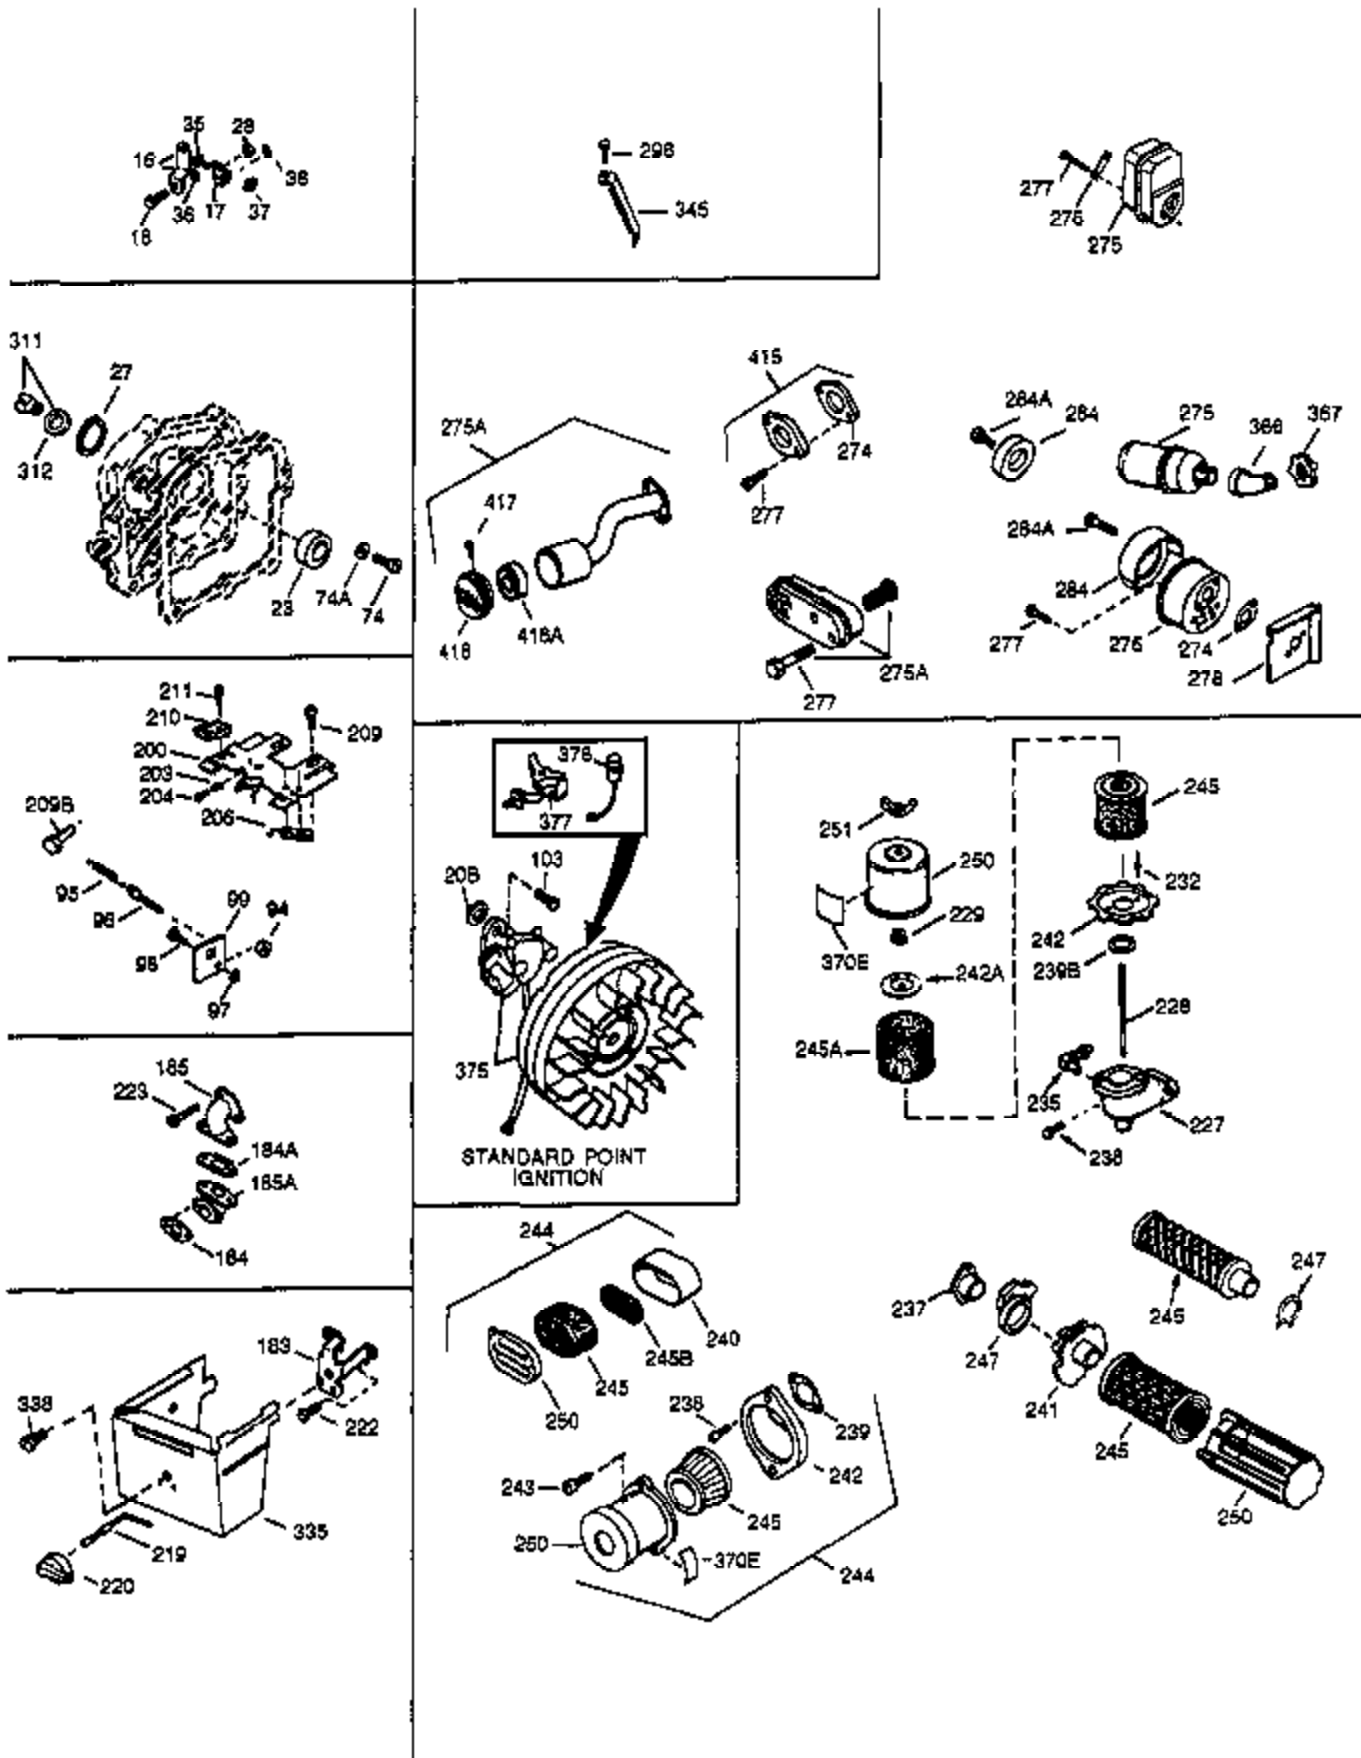

ILLUSTRATION SHOWS TYPICAL PARTS ONLY. ORDER BY PART NUMBER. PARTS NOT LISTED ARE SUPPLIED BY OEM.

Ref #	Part Number	Qty	Description
16	31510	1	Governor Lever
17	29916	1	Governor Lever Clamp
18	650548	1	Screw, 8-32 x 5/16"
23	28458	1	Ball Bearing
27	28539	1	Retaining Ring
28	30322	1	Lock Nut, 8-32
35	29826	1	Screw, 10-32 x 3/4"
36	29918	1	Lock Washer
37	29216	1	Lock Nut, 10-32
38	29642	1	Retaining Ring
74	30200	2	Screw, 10-24 x 9/16"
74A	28537	2	Washer
103	650814	2	Screw, Torx T-15, 10-24 x 1
131	6021A	3	Screw, 5/16-18 x 1-1/2"
184	26756	1	* Carburetor To Intake Pipe Gasket
185	28416A	1	Intake Pipe
200	730136A	1	Control Bracket (Incl. 19, 203 thru 2 11)
203	31342	1	Compression Spring
204	650549	1	Screw, 5-40 x 7/16"
210	27793	1	Conduit Clip
211	28942	1	Screw, 10-32 x 3/8"
223	650664	1	Screw, 1/4-20 x 1-19/32"
238	28820	2	Screw, 10-32 x 1/2"
239	27272A	1	* Air Cleaner Gasket
242	31691	1	Air Cleaner Base
243	650152	2	Screw, 8-32 x 3/8"
245	30727	1	Air Cleaner Filter
250	31715	1	Air Cleaner Cover
261	29212	2	Screw, 1/4-28 x 7/16"
274	33170A	1	* Exhaust Gasket
275	33126A	1	Muffler (Incl. 274 & 277)
277	650561	2	Screw, 1/4-20 x 5/8"
298	650665	2	Screw, 1/4-15 x 7/8"
311	27625	1	Oil Fill Plug (Incl. 312)
312	29673	1	* Oil Fill Plug Gasket