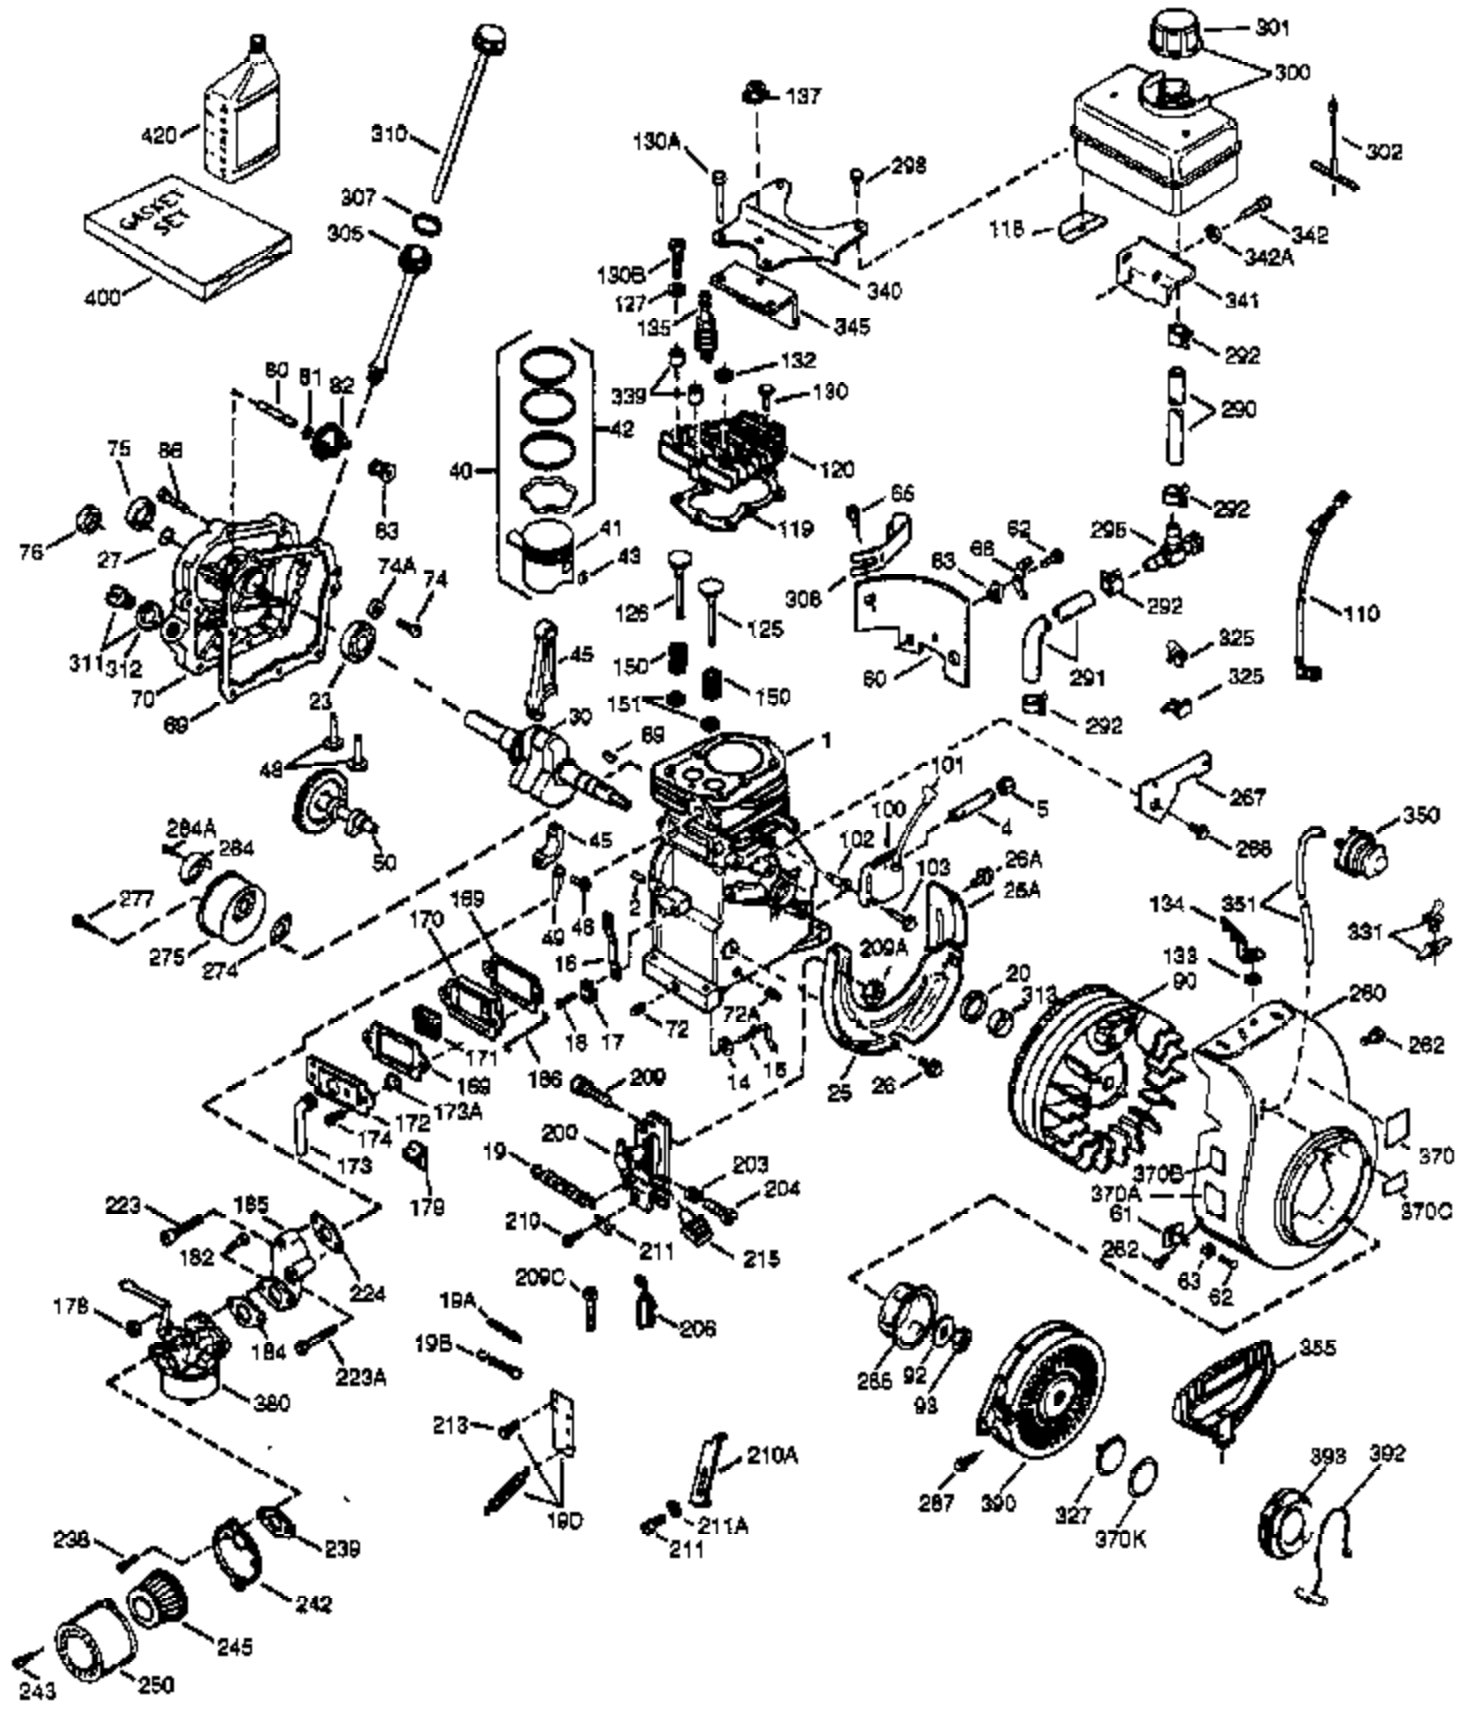

ILLUSTRATION SHOWS TYPICAL PARTS ONLY. ORDER BY PART NUMBER. PARTS NOT LISTED ARE SUPPLIED BY OEM.

VIEW 1 OF 2

Ref #	Part Number	Qty	Description
1	35764	1	Cylinder (Incl. 2, 20 & 72)
2	26727	2	Dowel Pin
14	28277	1	Washer
15	31334	1	Governor Rod
16	31510	1	Governor Lever
17	29916	1	Governor Lever Clamp
18	650548	1	Screw, 8-32 x 5/16"
19	31426	1	Extension Spring
19D	33857	1	Extension Spring Ass'y. (Incl. 213)
20	32600	1	Oil Seal
23	28458	1	Ball Bearing
25A	35883	1	Baffle Extension
25	33342	1	Blower Housing Baffle
26A	650926	1	Screw, 8-32 x 21/64"
26	650802	2	Screw, 1/4-20 x 5/8"
27A	29642	1	Retaining Ring
27	28539	1	Retaining Ring
30	34727	1	Crankshaft
40	34514	1	Piston, Pin & Ring Set (Std.)
40	34515	1	Piston, Pin & Ring Set (.010" OS)
40	34516	1	Piston, Pin & Ring Set (.020" OS)
41	32538B	1	Piston & Pin Ass'y. (Std.) (Incl. 43)
41	32548B	1	Piston & Pin Ass'y. (.010" OS) (Incl. 43)
41	32549B	1	Piston & Pin Ass'y. (.020" OS) (Incl. 43)
42	28986	1	Ring Set (Std.)
42	28987	1	Ring Set (.010" OS)
42	28988	1	Ring Set (.020" OS)
43	20381	2	Piston Pin Retaining Ring
45	30963B	1	Connecting Rod Ass'y. (Incl. 46 & 49)
46	32610A	2	Connecting Rod Bolt
48	27241	2	Valve Lifter
49	28594	1	Oil Dipper
50	33149A	1	Camshaft (BCR)
60	29745	1	Blower Housing Extension
62	650760	1	Screw, 8-32 x 3/8"
63	28545	1	Grommet
65	650128	1	Screw, 10-24 x 1/2"
68	33356	1	Ground Terminal
69	27677A	1	* Cylinder Cover Gasket
70	30756C	1	Cylinder Cover (Incl. 75 thru 83, 311 & 312)
72	27642	2	Oil Drain Plug
74	30200	2	Screw, 10-24 x 9/16"
74A	28537	2	Washer
75	28540	1	Oil Seal
80	30574A	1	Governor Shaft
81	30590A	1	Washer
82	30591	1	Governor Gear Ass'y. (Incl. 81)
83	30588A	1	Governor Spool
86	650488	7	Screw, 1/4-20 x 1-1/4"
89	610961	1	Flywheel Key
90	611080	1	Flywheel
92	650815	1	Belleville Washer
93	650816	1	Flywheel Nut
100	34443A	1	Solid State Ignition
101	27276	1	Spark Plug Cover
102	650872	2	Stud
103	650814	2	Screw, Torx T-15, 10-24 x 1
110	30831	1	Ground Wire