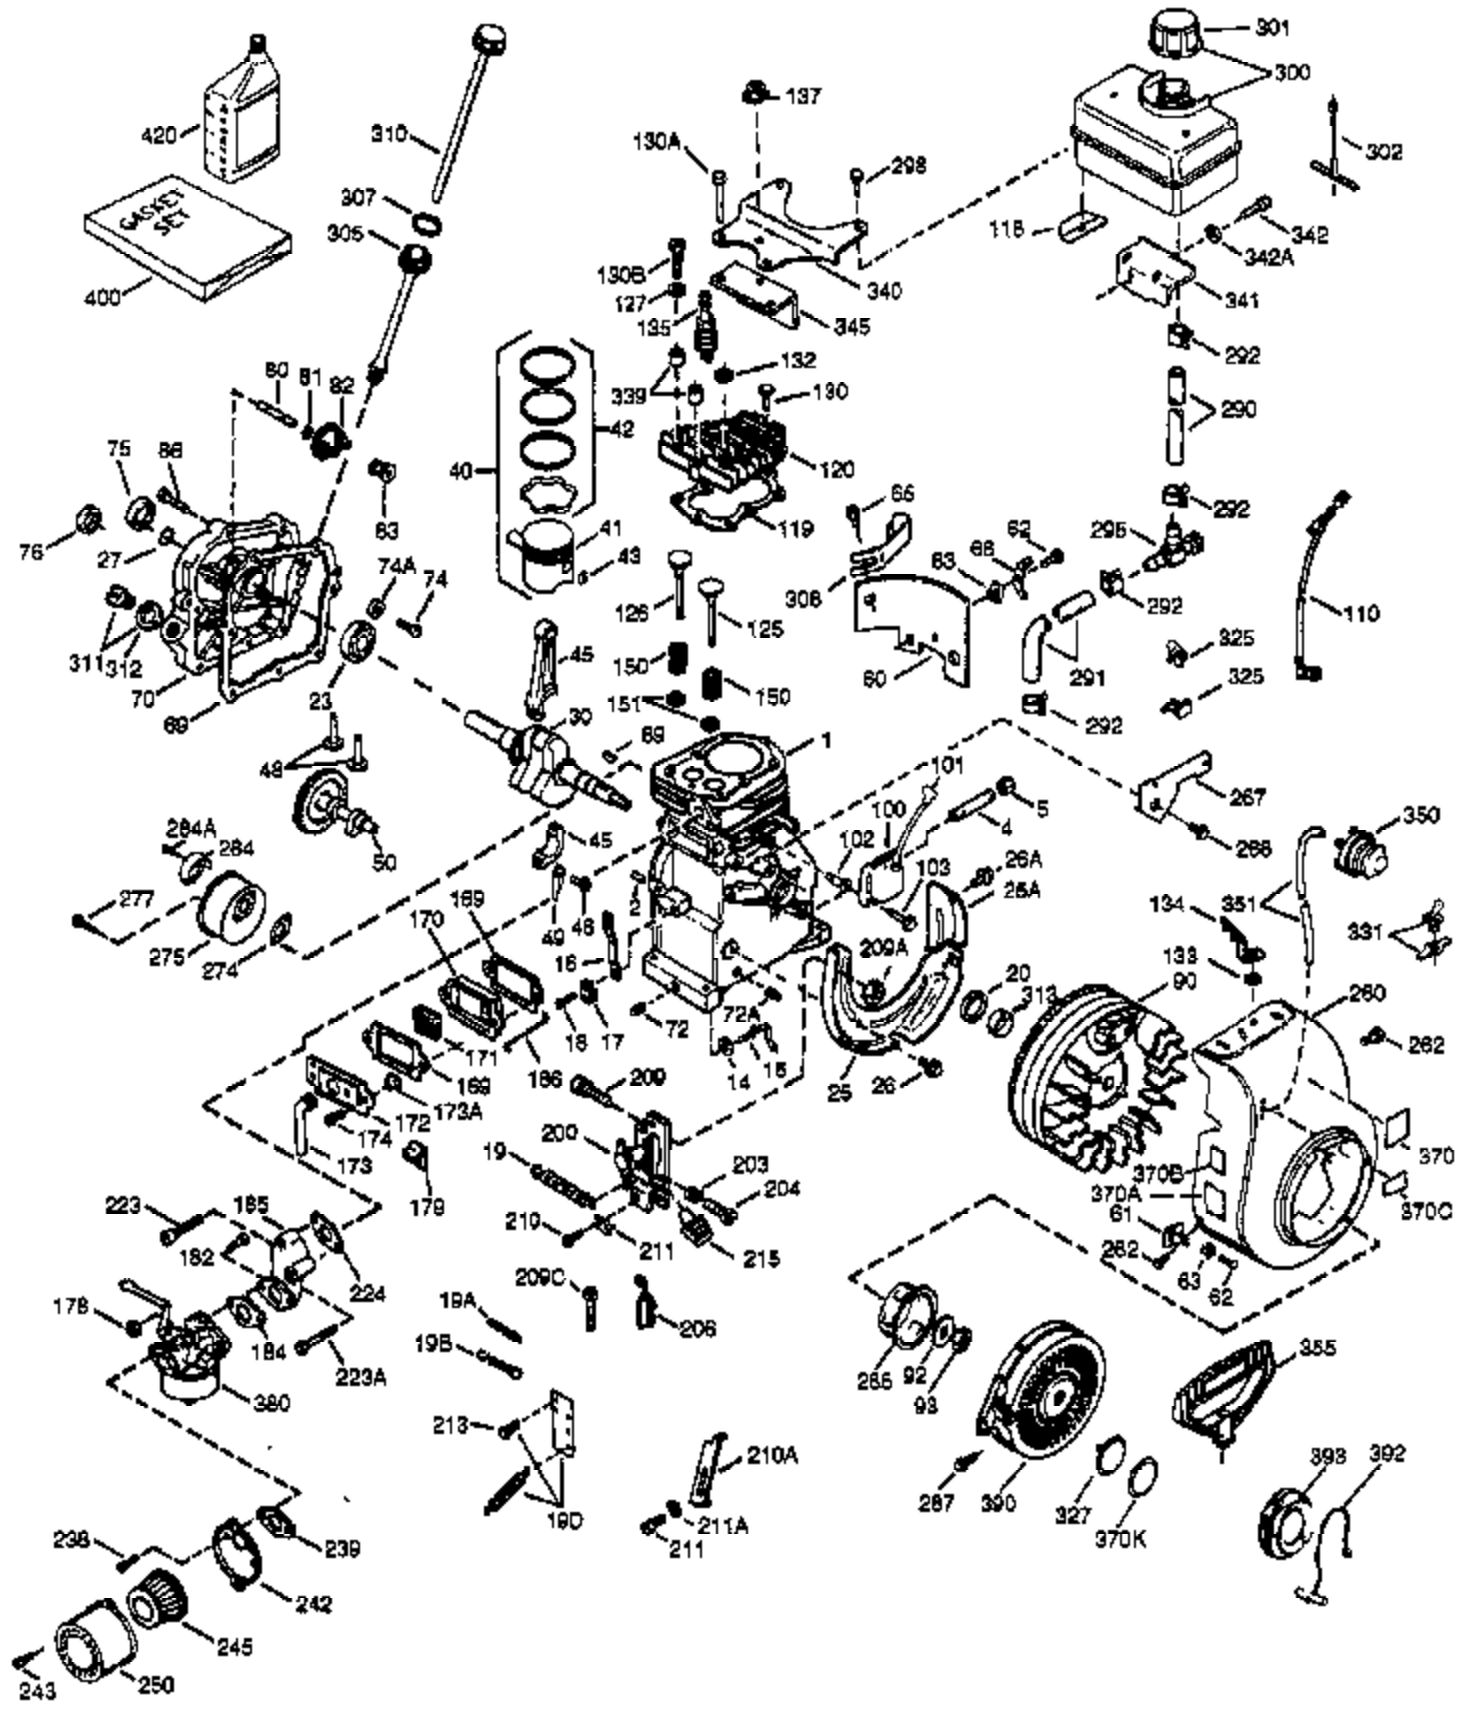

ILLUSTRATION SHOWS TYPICAL PARTS ONLY. ORDER BY PART NUMBER. PARTS NOT LISTED ARE SUPPLIED BY OEM.

VIEW 1 OF 2

Ref #	Part Number	Qty	Description
1	36589	1	Cylinder (Incl. 2,20,72 & 125)
2	26727	2	Dowel Pin
14	28277	1	Washer
15	31334	1	Governor Rod
16	31510	1	Governor Lever
17	29916	1	Governor Lever Clamp
18	650548	1	Screw, 8-32 x 5/16"
19	31426	1	Extension Spring
19D	33857	1	Extension Spring Ass'y. (Incl. 213)
20	32600	1	Oil Seal
23	28458	1	Ball Bearing
25A	35883	1	Baffle Extension
25	36552	1	Blower Housing Baffle (Incl. 262)
26	650802	2	Screw, 1/4-20 x 5/8"
26A	650926	1	Screw, 8-32 x 21/64"
27	28539	1	Bearing Retainer
30	34727	1	Crankshaft
40	34514	1	Piston, Pin & Ring Set (Std.)
40	34515	1	Piston, Pin & Ring Set (.010" OS)
40	34516	1	Piston, Pin & Ring Set (.020" OS)
41	32538B	1	Piston & Pin Ass'y. (Std.) (Incl. 43)
41	32548B	1	Piston & Pin Ass'y. (.010" OS) (Incl. 43)
41	32549B	1	Piston & Pin Ass'y. (.020" OS) (Incl. 43)
42	28986	1	Ring Set (Std.)
42	28987	1	Ring Set (.010" OS)
42	28988	1	Ring Set (.020" OS)
43	20381	2	Piston Pin Retaining Ring
45	30963B	1	Connecting Rod Ass'y. (Incl. 46 & 49)
46	32610A	2	Connecting Rod Bolt
48	27241	2	Valve Lifter
49	28594	1	Oil Dipper
50	33149A	1	Camshaft (BCR)
60	29745	1	Blower Housing Extension
62	650760	1	Screw, 8-32 x 3/8"
63	28545	1	Grommet
65	650128	1	Screw, 10-24 x 1/2"
68	33356	1	Ground Terminal
69	27677A	1	* Cylinder Cover Gasket
70	30756C	1	Cylinder Cover (Incl. 75 thru 83,311)
72	27642	2	Oil Drain Plug
74A	28537	2	Washer
74	30200	2	Screw, 10-24 x 9/16"
75	28540	1	Oil Seal
80	30574A	1	Governor Shaft
81	30590A	1	Washer
82	30591	1	Governor Gear Ass'y. (Incl. 81)
83	30588A	1	Governor Spool
86	650488	7	Screw, 1/4-20 x 1-1/4"
89	610961	1	Flywheel Key
90	611195	1	Flywheel
92	650815	1	Belleville Washer
93	650816	1	Flywheel Nut
100	34443A	1	Solid State Ignition
101	27276	1	Spark Plug Cover
102	650872	2	Stud
103	651007	2	Screw, Torx T-15, 10-24 x 15/16"
110	36681	1	Ground Wire
118	35515	1	Rope Guard