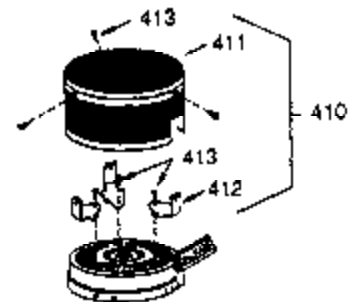

ILLUSTRATION SHOWS TYPICAL PARTS ONLY. ORDER BY PART NUMBER. PARTS NOT LISTED ARE SUPPLIED BY OEM.

Ref #	Part Number	Qty	Description
16	31510	1	Governor Lever
17	31335	1	Governor Lever Clamp
18	650548	1	Screw, 8-32 x 5/16"
23	28458	1	Ball Bearing
27	28539	1	Retaining Ring
74A	28537	2	Washer
74	30200	2	Screw, 10-24 x 9/16"
103	650814	2	Screw, Torx T-15, 10-24 x 1
131	6021A	3	Screw, 5/16-18 x 1-1/2"
184	26756	1	* Carburetor To Intake Pipe Gasket
185	28416A	1	Intake Pipe
200	33858A	1	Control Bracket (Incl.19,203,204,206)
203	31342	1	Compression Spring
204	650549	1	Screw, 5-40 x 7/16"
206	610973	1	Terminal
223	650664	1	Screw, 1/4-20 x 1-19/32"
238	28820	2	Screw, 10-32 x 1/2"
239	27272A	1	* Air Cleaner Gasket
242	31691	1	Air Cleaner Base
243	650152	2	Screw, 8-32 x 3/8"
245	31700	1	Air Cleaner Filter
250	31715	1	Air Cleaner Cover
261	29212	2	Screw, 1/4-28 x 7/16"
275	35603	1	Muffler (Incl. 277)
276	33753	1	Locking Plate
277	650795	2	Screw, 1/4-20 x 2-1/4"
298	650665	2	Screw, 1/4-15 x 7/8"
311	27625	1	Oil Fill Plug (Incl. 312)
312	29673	1	* Oil Fill Plug Gasket
345	33344	1	Heat Baffle

ILLUSTRATION SHOWS TYPICAL PARTS ONLY. ORDER BY PART NUMBER. PARTS NOT LISTED ARE SUPPLIED BY OEM.

OPTIONAL 110 - 120 VOLT
 STARTER MOTOR KIT

STARTER MUFF KIT
 (OPTIONAL)

OPTIONAL
 DEBRIS SCREEN KIT

Ref #	Part Number	Qty	Description
90	611080	1	Flywheel
100	34443A	1	Solid State Ignition
101	610118	1	Spark Plug Cover
102	650872	2	Solid State Mounting Stud
103	650814	2	Screw, Torx T-15, 10-24 x 1
131	6021A	3	Screw, 5/16-18 x 1-1/2"
260	33663C	1	Blower Housing
261	29212	2	Screw, 1/4-28 x 7/16"
313	34080	1	Spacer
370	34686	1	Name Decal
370B	35344	1	Throttle Decal
392	590343	1	Starter Rope
393	34788	1	Starter Pulley