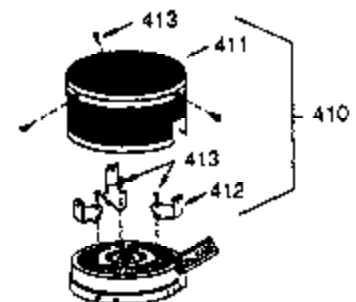

ILLUSTRATION SHOWS TYPICAL PARTS ONLY. ORDER BY PART NUMBER. PARTS NOT LISTED ARE SUPPLIED BY OEM.

Ref #	Part Number	Qty	Description
16	31510	1	Governor Lever
17	31335	1	Governor Lever Clamp
18	650548	1	Screw, 8-32 x 5/16"
103	650814	2	Screw, Torx T-15, 10-24 x 1
131	6021A	3	Screw, 5/16-18 x 1-1/2"
184	26756	1	* Carburetor To Intake Pipe Gasket
185	28416A	1	Intake Pipe
200	33858A	1	Control Bracket (Incl.19,203,204,206)
203	31342	1	Compression Spring
204	650549	1	Screw, 5-40 x 7/16"
206	610973	1	Terminal
223	650664	1	Screw, 1/4-20 x 1-19/32"
238	28820	2	Screw, 10-32 x 1/2"
239	27272A	1	* Air Cleaner Gasket
242	31691	1	Air Cleaner Base
243	650152	2	Screw, 8-32 x 3/8"
245	30727	1	Air Cleaner Filter
250	31715	1	Air Cleaner Cover
261	29212	2	Screw, 1/4-28 x 7/16"
274	30081A	1	* Exhaust Gasket
275	30996	1	Muffler
277	650493	2	Screw, 1/4-20 x 1-3/4"
284	30997	1	Muffler Cover
284A	650665	1	Screw, 1/4-15 x 3/4"
298	650665	2	Screw, 1/4-15 x 7/8"
311	27625	1	Oil Fill Plug (Incl. 312)
312	29673	1	* Oil Fill Plug Gasket
345	33344	1	Heat Baffle

ILLUSTRATION SHOWS TYPICAL PARTS ONLY. ORDER BY PART NUMBER. PARTS NOT LISTED ARE SUPPLIED BY OEM.

OPTIONAL 110 - 120 VOLT
 STARTER MOTOR KIT

STARTER MUFF KIT
 (OPTIONAL)

OPTIONAL
 DEBRIS SCREEN KIT

Ref #	Part Number	Qty	Description
90	611080	1	Flywheel
100	34443A	1	Solid State Ignition
101	610118	1	Spark Plug Cover
102	650872	2	Solid State Mounting Stud
103	650814	2	Screw, Torx T-15, 10-24 x 1
131	6021A	3	Screw, 5/16-18 x 1-1/2"
260	35585	1	Blower Housing
261	29212	2	Screw, 1/4-28 x 7/16"
287	650884	2	Screw, 8-32 x 1/2"
313	34080	1	Spacer
327	35392	1	Starter Plug
370	550223	1	Name Decal
370B	35344	1	Throttle Decal
390	590642A	1	Rewind Starter