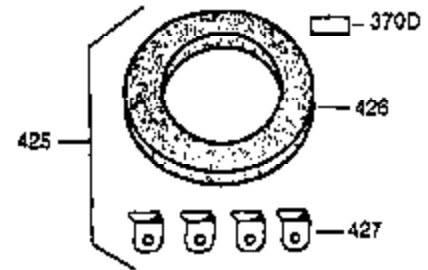

STARTER MUFF KIT
(OPTIONAL)