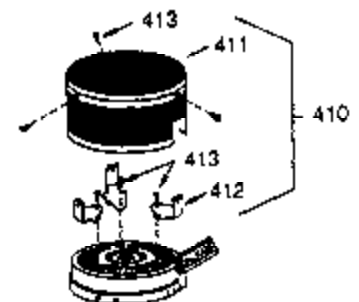

ILLUSTRATION SHOWS TYPICAL PARTS ONLY. ORDER BY PART NUMBER. PARTS NOT LISTED ARE SUPPLIED BY OEM.

Ref #	Part Number	Qty	Description
16	31510	1	Governor Lever
17	31335	1	Governor Lever Clamp
18	650548	1	Screw, 8-32 x 5/16"
23	28458	1	Ball Bearing
27	28539	1	Retaining Ring
74A	28537	2	Washer
74	30200	2	Screw, 10-24 x 9/16"
103	650814	2	Screw, Torx T-15, 10-24 x 1
131	6021A	3	Screw, 5/16-18 x 1-1/2"
184	26756	1	* Carburetor To Intake Pipe Gasket
185	28416A	1	Intake Pipe
200	33858A	1	Control Bracket (Incl.19,203,204,206)
203	31342	1	Compression Spring
204	650549	1	Screw, 5-40 x 7/16"
206	610973	1	Terminal
223	650664	1	Screw, 1/4-20 x 1-19/32"
238	28820	2	Screw, 10-32 x 1/2"
239	27272A	1	* Air Cleaner Gasket
242	31691	1	Air Cleaner Base
243	650152	2	Screw, 8-32 x 3/8"
245	31700	1	Air Cleaner Filter
250	31715	1	Air Cleaner Cover
261	29212	2	Screw, 1/4-28 x 7/16"
275	35603	1	Muffler (Incl. 277)
276	33753	1	Locking Plate
277	650795	2	Screw, 1/4-20 x 2-1/4"
298	650665	2	Screw, 1/4-15 x 7/8"
311	27625	1	Oil Fill Plug (Incl. 312)
312	29673	1	* Oil Fill Plug Gasket
345	33344	1	Heat Baffle

ILLUSTRATION SHOWS TYPICAL PARTS ONLY. ORDER BY PART NUMBER. PARTS NOT LISTED ARE SUPPLIED BY OEM.

OPTIONAL 110 - 120 VOLT
 STARTER MOTOR KIT

STARTER MUFF KIT
 (OPTIONAL)

OPTIONAL
 DEBRIS SCREEN KIT

Ref #	Part Number	Qty	Description
90	611080	1	Flywheel
100	34443A	1	Solid State Ignition
101	610118	1	Spark Plug Cover
102	650872	2	Solid State Mounting Stud
103	650814	2	Screw, Torx T-15, 10-24 x 1
131	6021A	3	Screw, 5/16-18 x 1-1/2"
260	35585	1	Blower Housing
261	29212	2	Screw, 1/4-28 x 7/16"
287	650884	2	Screw, 8-32 x 1/2"
313	34080	1	Spacer
327	35392	1	Starter Plug
370	34686	1	Name Decal
370B	35344	1	Throttle Decal
390	590642A	1	Rewind Starter