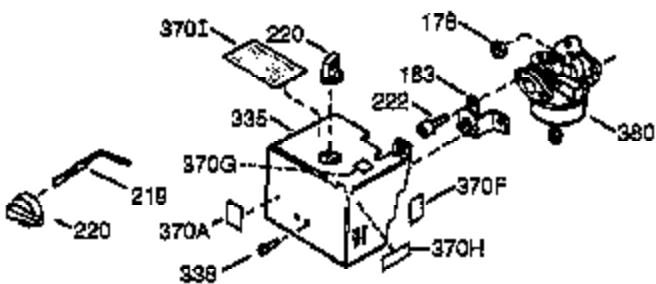

ILLUSTRATION SHOWS TYPICAL PARTS ONLY. ORDER BY PART NUMBER. PARTS NOT LISTED ARE SUPPLIED BY OEM.

VIEW 2 OF 2