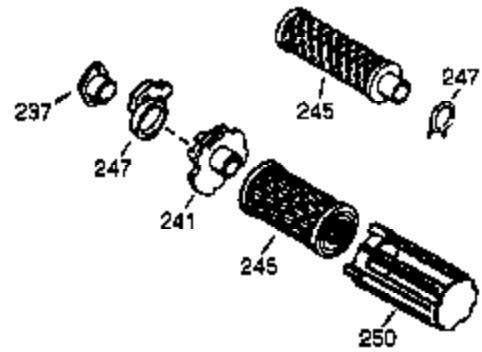

ILLUSTRATION SHOWS TYPICAL PARTS ONLY. ORDER BY PART NUMBER. PARTS NOT LISTED ARE SUPPLIED BY OEM.

VIEW 2 OF 2