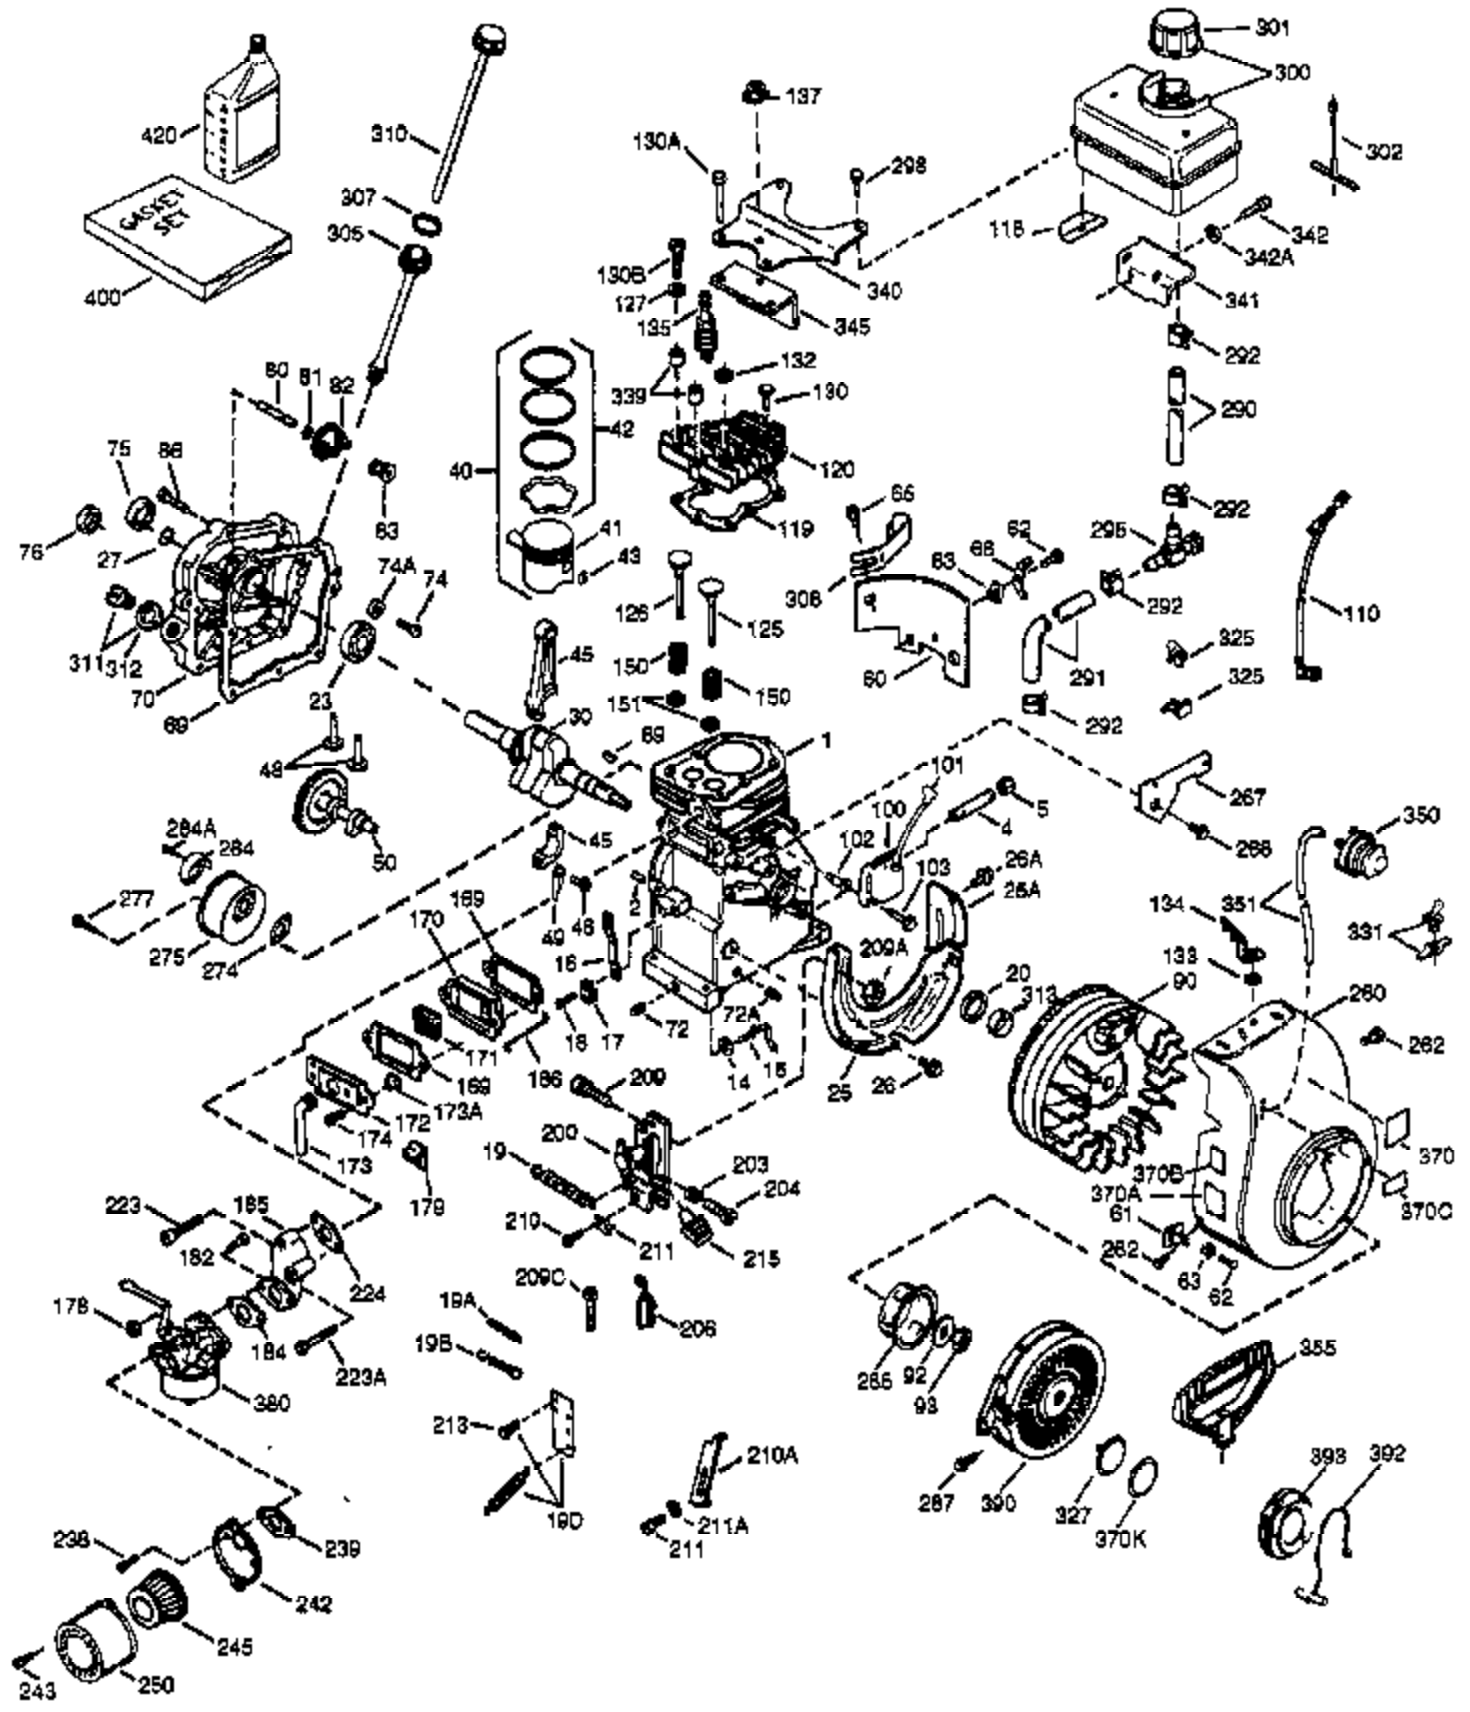

ILLUSTRATION SHOWS TYPICAL PARTS ONLY. ORDER BY PART NUMBER. PARTS NOT LISTED ARE SUPPLIED BY OEM.

VIEW 1 OF 2

Ref #	Part Number	Qty	Description
	1 36562	1	Cylinder (Incl. 2, 20, 72 & 125)
	2 26727	2	Dowel Pin
	14 28277	1	Washer
	15 31334	1	Governor Rod
	16 31510	1	Governor Lever
	17 31335	1	Governor Lever Clamp
	18 650548	1	Screw, 8-32 x 5/16"
	19 31426	1	Extension Spring
	20 32600	1	Oil Seal
	23 28458	1	Ball Bearing
	25 36552	1	Blower Housing Baffle
	25A 35883	1	Baffle Extension
	26A 650926	1	Screw, 8-32 x 21/64"
	26 650802	2	Screw, 1/4-20 x 5/8"
	27 28539	1	Retaining Ring
	30 34719	1	Crankshaft
	40 34514	1	Piston, Pin & Ring Set (Std.)
	40 34515	1	Piston, Pin & Ring Set (.010" OS)
	40 34516	1	Piston, Pin & Ring Set (.020" OS)
	41 32538B	1	Piston & Pin Ass'y. (Std.) (Incl. 43)
	41 32548B	1	Piston & Pin Ass'y. (.010" OS) (Incl. 43)
	41 32549B	1	Piston & Pin Ass'y. (.020" OS) (Incl. 43)
	42 28986	1	Ring Set (Std.)
	42 28987	1	Ring Set (.010" OS)
	42 28988	1	Ring Set (.020" OS)
	43 20381	2	Piston Pin Retaining Ring
	45 30963B	1	Connecting Rod Ass'y. (Incl. 46 & 49)
	46 32610A	2	Connecting Rod Bolt
	48 27241	2	Valve Lifter
	49 28594	1	Oil Dipper
	50 33149A	1	Camshaft (BCR)
	60 29745	1	Blower Housing Extension
	65 650128	1	Screw, 10-24 x 1/2"
	69 27677A	1	* Cylinder Cover Gasket
	70 30756C	1	Cylinder Cover (Incl. 75 thru 83 & 31 1)
	72 27642	2	Oil Drain Plug
	74A 28537	2	Washer
	74 30200	2	Screw, 10-24 x 9/16"
	75 28540	1	Oil Seal
	80 30574A	1	Governor Shaft
	81 30590A	1	Washer
	82 30591	1	Governor Gear Ass'y. (Incl. 81)
	83 30588A	1	Governor Spool
	86 650488	7	Screw, 1/4-20 x 1-1/4"
	89 610961	1	Flywheel Key
	90 611195	1	Flywheel
	92 650815	1	Belleville Washer
	93 650816	1	Flywheel Nut
	100 34443A	1	Solid State Ignition
	102 650872	2	Stud
	103 651007	2	Screw, Torx T-15, 10-24 x 15/16"
	110 35182	1	Ground Wire
	119 36437	1	* Cylinder Head Gasket
	120 36438	1	Cylinder Head (Incl. 130)
	125 36471	1	Exhaust Valve (Std.) (Incl. 151)
	125 29315C	1	Exhaust Valve (1/32" OS) (Incl. 151)
	126 29314B	1	Intake Valve (Std.) (Incl. 151)
	126 29315C	1	Intake Valve (1/32" OS) (Incl. 151)