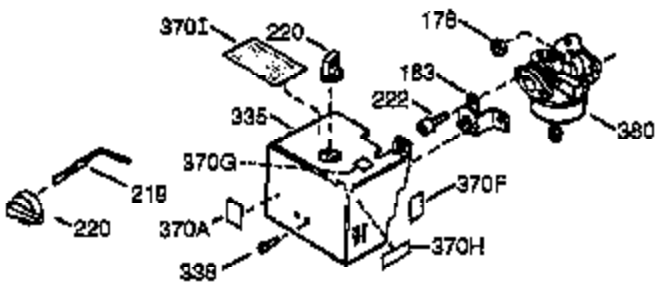

ILLUSTRATION SHOWS TYPICAL PARTS ONLY. ORDER BY PART NUMBER. PARTS NOT LISTED ARE SUPPLIED BY OEM.

VIEW 2 OF 2