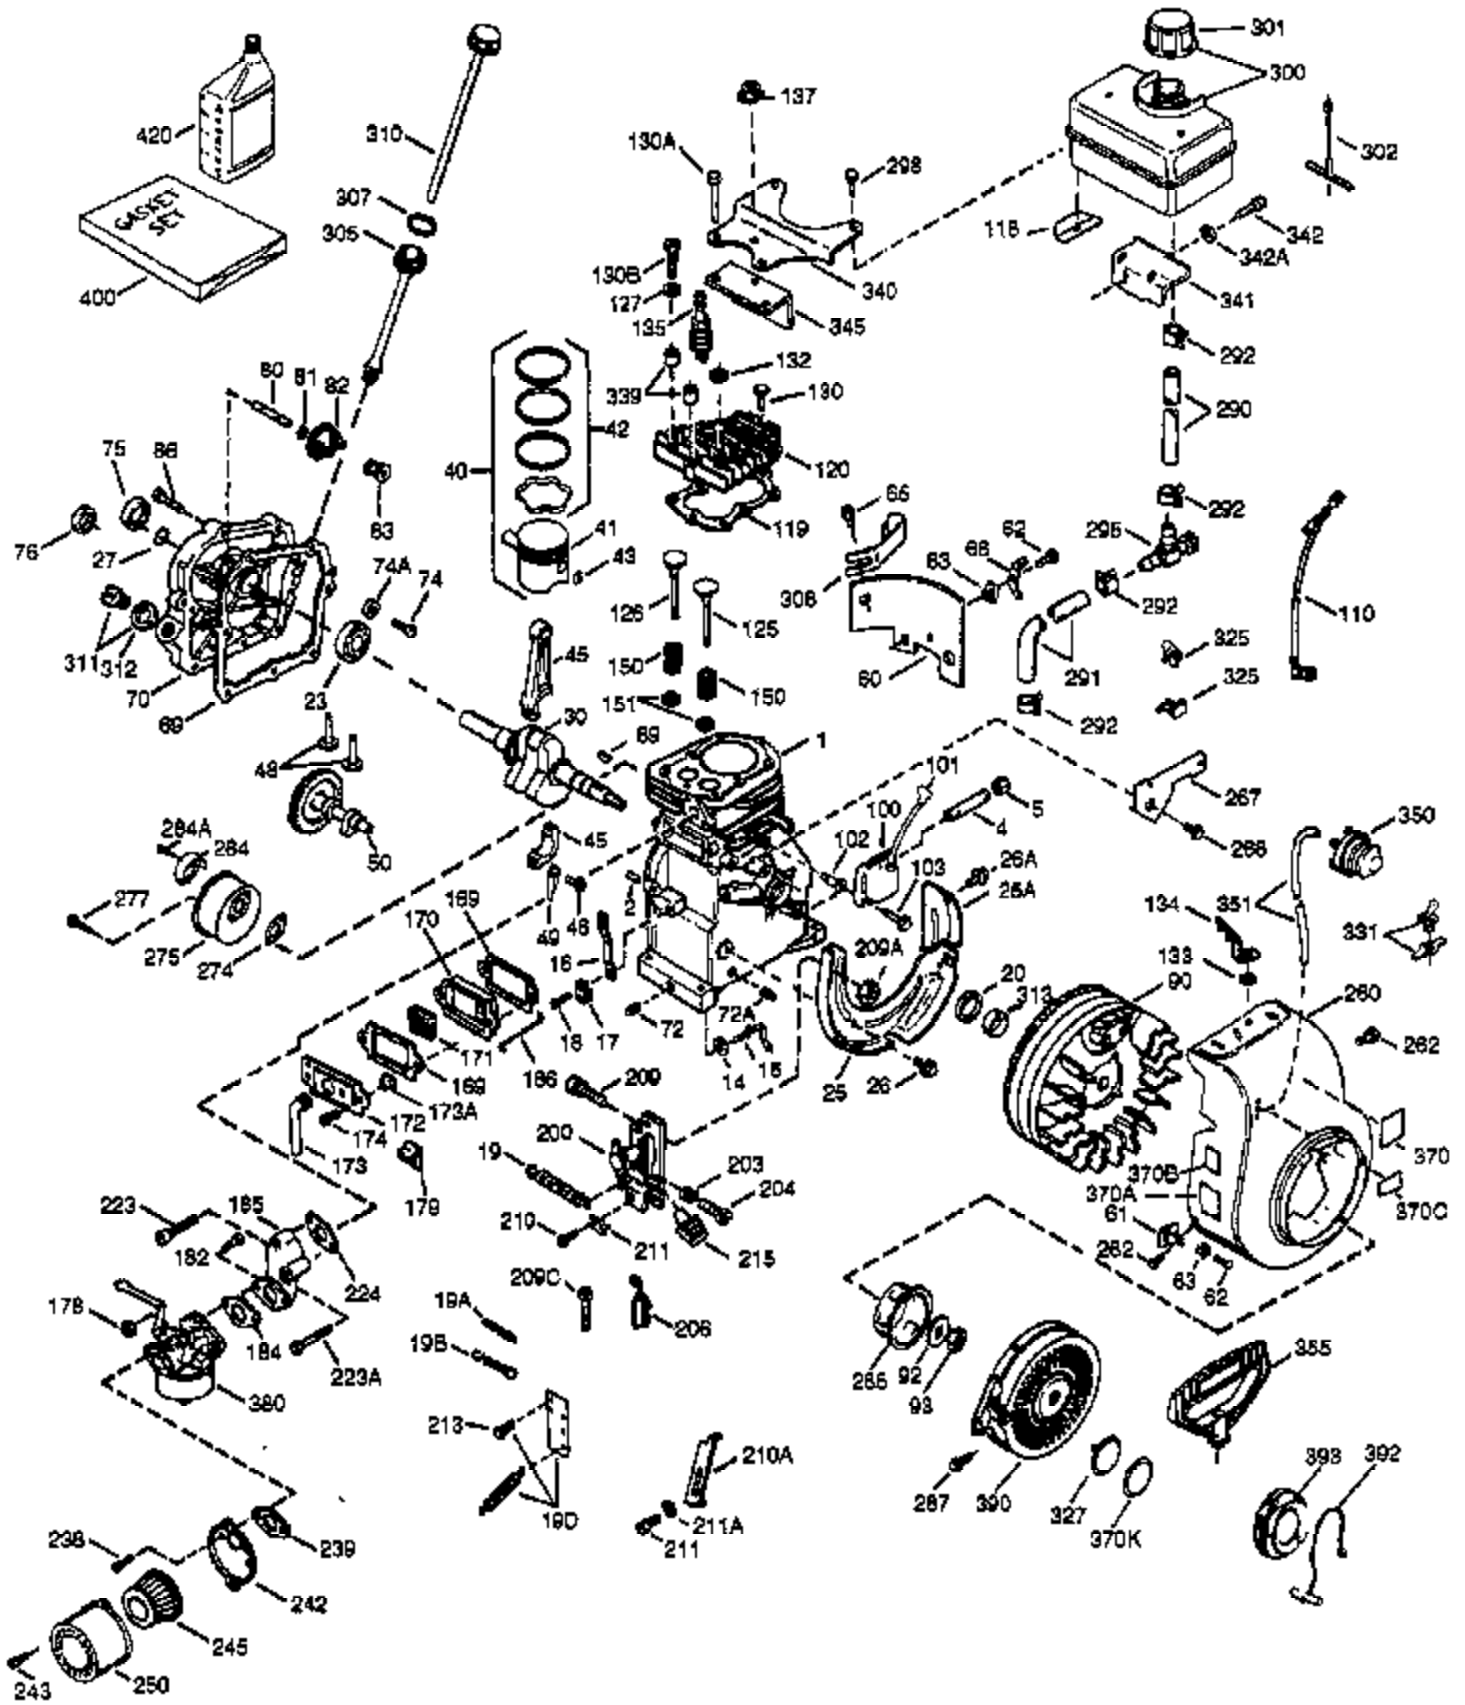

ILLUSTRATION SHOWS TYPICAL PARTS ONLY. ORDER BY PART NUMBER. PARTS NOT LISTED ARE SUPPLIED BY OEM.

VIEW 1 OF 2

Ref #	Part Number	Qty	Description
	1 36560	1	Cylinder (Incl. 2,20,72 & 125)
	2 26727	2	Dowel Pin
	14 28277	1	Washer
	15 31334	1	Governor Rod
	16 31336	1	Governor Lever
	17 31335	1	Governor Lever Clamp
	18 650548	1	Screw, 8-32 x 5/16"
	19 34593	1	Extension Spring
	20 32600	1	Oil Seal
	25A 35883	1	Baffle Extension
	25 36552	1	Blower Housing Baffle (Incl. 262)
	26 650802	2	Screw, 1/4-20 x 5/8"
	26A 650926	1	Screw, 8-32 x 21/64"
	30 35902	1	Crankshaft
	40 34514	1	Piston, Pin & Ring Set (Std.)
	40 34515	1	Piston, Pin & Ring Set (.010" OS)
	40 34516	1	Piston, Pin & Ring Set (.020" OS)
	41 32538B	1	Piston & Pin Ass'y. (Std.) (Incl. 43)
	41 32548B	1	Piston & Pin Ass'y. (.010" OS) (Incl. 43)
	41 32549B	1	Piston & Pin Ass'y. (.020" OS) (Incl. 43)
	42 28986	1	Ring Set (Std.)
	42 28987	1	Ring Set (.010" OS)
	42 28988	1	Ring Set (.020" OS)
	43 20381	2	Piston Pin Retaining Ring
	45 30963B	1	Connecting Rod Ass'y. (Incl. 46 & 49)
	46 32610A	2	Connecting Rod Bolt
	48 27241	2	Valve Lifter
	49 28594	1	Oil Dipper
	50 33149A	1	Camshaft (BCR)
	60 29745	1	Blower Housing Extension
	65 650128	1	Screw, 10-24 x 1/2"
	69 27677A	1	* Cylinder Cover Gasket
	70 35863A	1	Cylinder Cover (Incl. 75 thru 83, 311 & 312)
	72 27642	2	Oil Drain Plug
	75 26208	1	Oil Seal
	80 30574A	1	Governor Shaft
	81 30590A	1	Washer
	82 30591	1	Governor Gear Ass'y. (Incl. 81)
	83 30588A	1	Governor Spool
	86 650488	7	Screw, 1/4-20 x 1-1/4"
	89 610961	1	Flywheel Key
	90 611195	1	Flywheel
	92 650815	1	Belleville Washer
	93 650816	1	Flywheel Nut
	100 34443A	1	Solid State Ignition
	102 650872	2	Solid State Mounting Stud
	103 651007	2	Screw, Torx T-15, 10-24 x 1"
	110 35182	1	Ground Wire
	119 36437	1	* Cylinder Head Gasket
	120 36438	1	Cylinder Head (Incl. 130)
	125 36471	1	Exhaust Valve (Std.) (Incl. 151)
	125 36472	1	Exhaust Valve (1/32" OS) (Incl. 151)
	126 29314B	1	Intake Valve (Std.) (Incl. 151)
	126 29315C	1	Intake Valve (1/32" OS) (Incl. 151)
	130 650694A	7	Screw, 5/16-18 x 2"
	131 6021A	1	Screw, 5/16-18 x 1-1/2"
	132 650708	1	Washer
	135 33636	1	Resistor Spark Plug (CJ8)