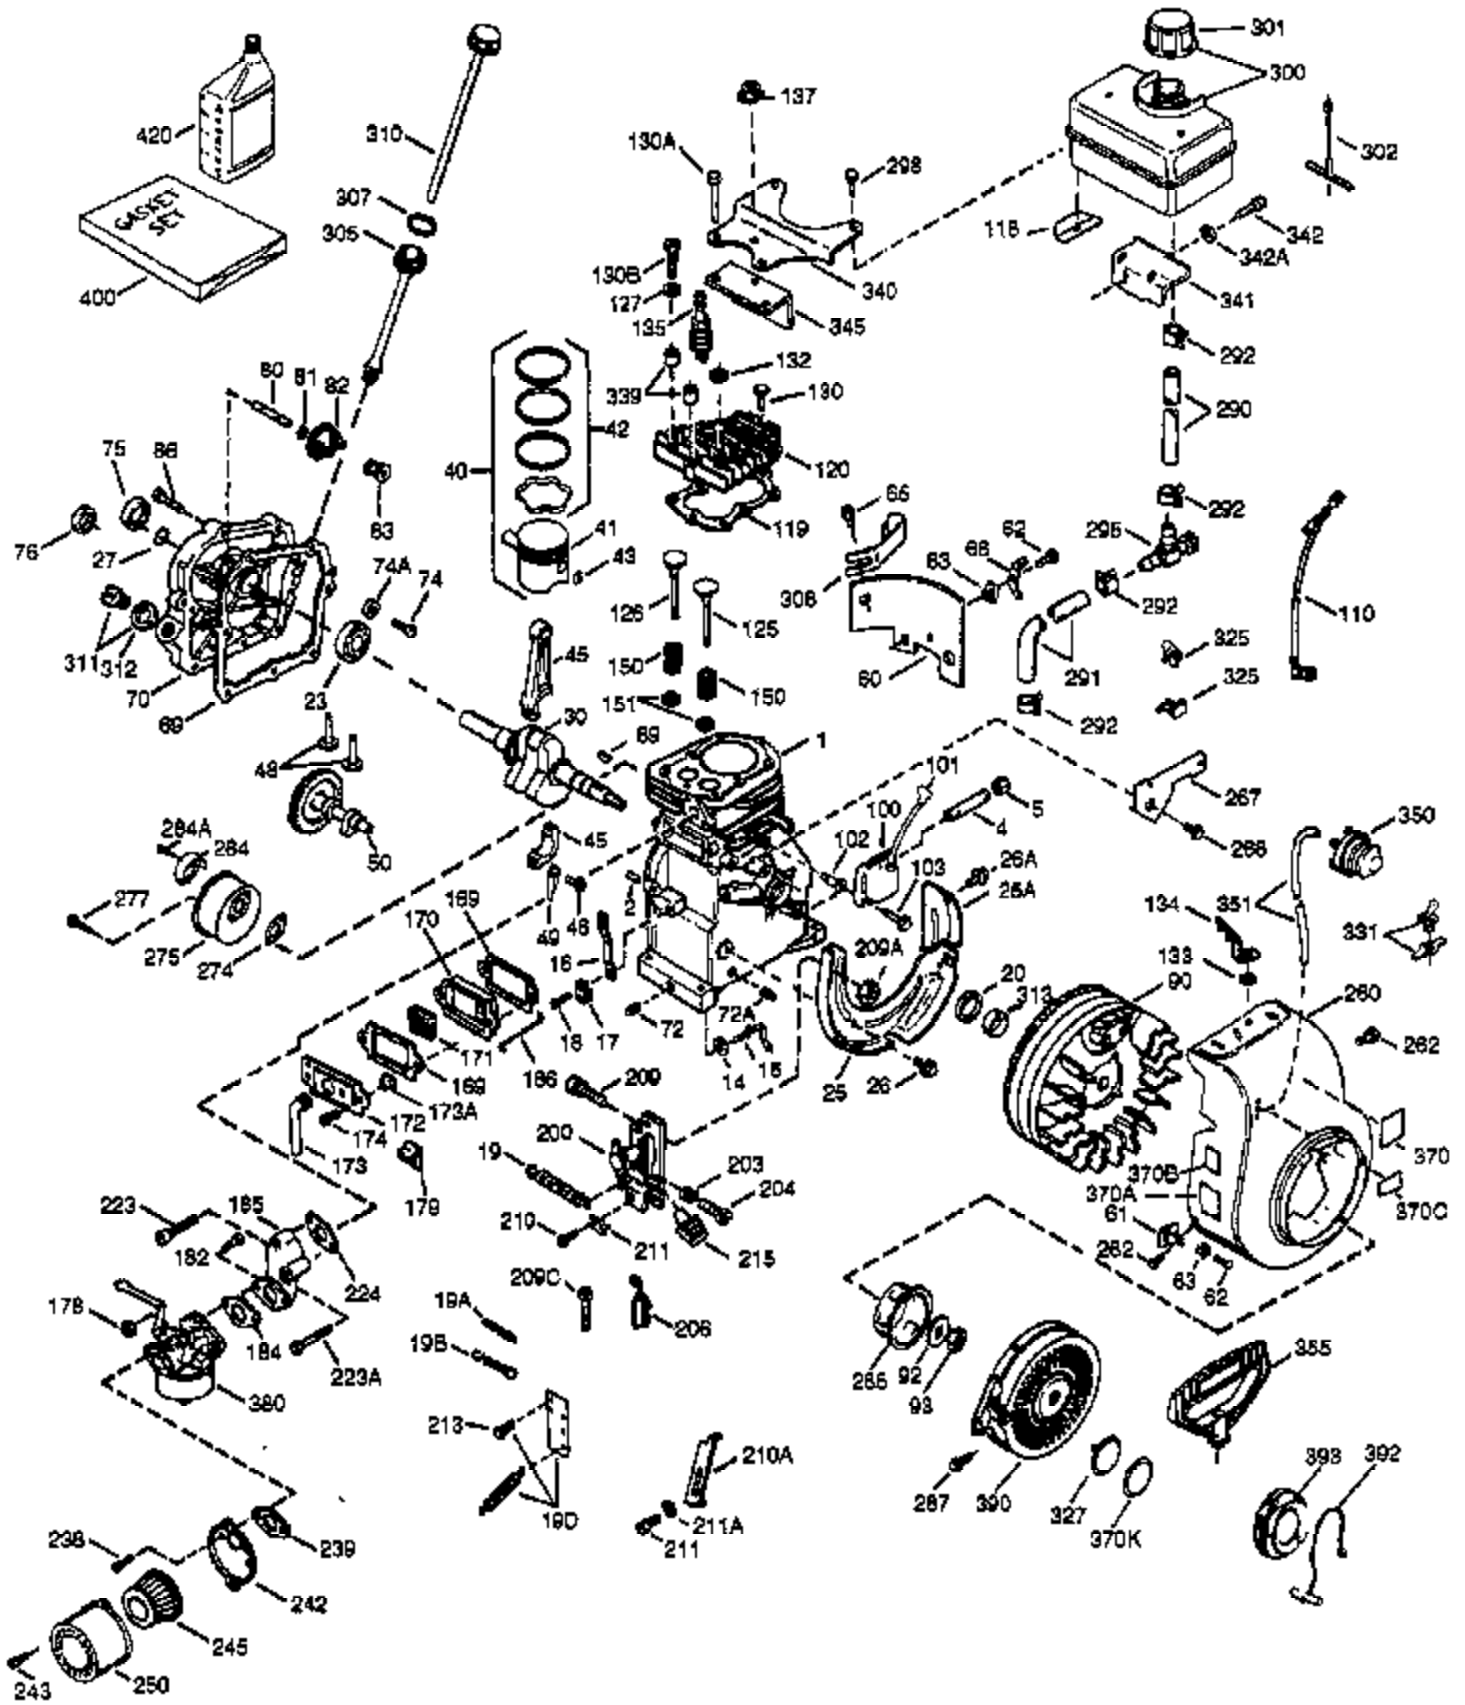

ILLUSTRATION SHOWS TYPICAL PARTS ONLY. ORDER BY PART NUMBER. PARTS NOT LISTED ARE SUPPLIED BY OEM.

VIEW 1 OF 2

Ref #	Part Number	Qty	Description
1	36589	1	Cylinder (Incl. 2,20,72 & 125)
2	26727	2	Dowel Pin
14	28277	1	Washer
15	31334	1	Governor Rod
16	31510	1	Governor Lever
17	31335	1	Governor Lever Clamp
18	650548	1	Screw, 8-32 x 5/16"
19	31426	1	Extension Spring
20	32600	1	Oil Seal
23	28458	1	Ball Bearing
25A	35883	1	Baffle Extension
25	36552	1	Blower Housing Baffle (Incl. 262)
26	650802	2	Screw, 1/4-20 x 5/8"
26A	650926	1	Screw, 8-32 x 21/64"
27	28539	1	Bearing Retainer
30	34727	1	Crankshaft
40	34514	1	Piston, Pin & Ring Set (Std.)
40	34515	1	Piston, Pin & Ring Set (.010" OS)
40	34516	1	Piston, Pin & Ring Set (.020" OS)
41	32538B	1	Piston & Pin Ass'y. (Std.) (Incl. 43)
41	32548B	1	Piston & Pin Ass'y. (.010" OS) (Incl. 43)
41	32549B	1	Piston & Pin Ass'y. (.020" OS) (Incl. 43)
42	28986	1	Ring Set (Std.)
42	28987	1	Ring Set (.010" OS)
42	28988	1	Ring Set (.020" OS)
43	20381	2	Piston Pin Retaining Ring
45	30963B	1	Connecting Rod Ass'y. (Incl. 46 & 49)
46	32610A	2	Connecting Rod Bolt
48	27241	2	Valve Lifter
49	28594	1	Oil Dipper
50	33149A	1	Camshaft (BCR)
60	29745	1	Blower Housing Extension
65	650128	1	Screw, 10-24 x 1/2"
69	27677A	1	* Cylinder Cover Gasket
70	30756C	1	Cylinder Cover (Incl. 75 thru 83, 311 & 312)
72	27642	2	Oil Drain Plug
74A	28537	2	Washer
74	30200	2	Screw, 10-24 x 9/16"
75	28540	1	Oil Seal
80	30574A	1	Governor Shaft
81	30590A	1	Washer
82	30591	1	Governor Gear Ass'y. (Incl. 81)
83	30588A	1	Governor Spool
86	650488	7	Screw, 1/4-20 x 1-1/4"
89	610961	1	Flywheel Key
90	611195	1	Flywheel
92	650815	1	Belleville Washer
93	650816	1	Flywheel Nut
100	34443A	1	Solid State Ignition
101	610118	1	Spark Plug Cover
102	650872	2	Stud
103	651007	2	Screw, Torx T-15, 10-24 x 15/16"
110	35182	1	Ground Wire
119	36437	1	* Cylinder Head Gasket
120	36438	1	Cylinder Head (Incl. 130)
125	36471	1	Exhaust Valve (Std.) (Incl. 151)
125	36472	1	Exhaust Valve (1/32" OS) (Incl. 151)
126	29315C	1	Intake Valve (1/32" OS) (Incl. 151)