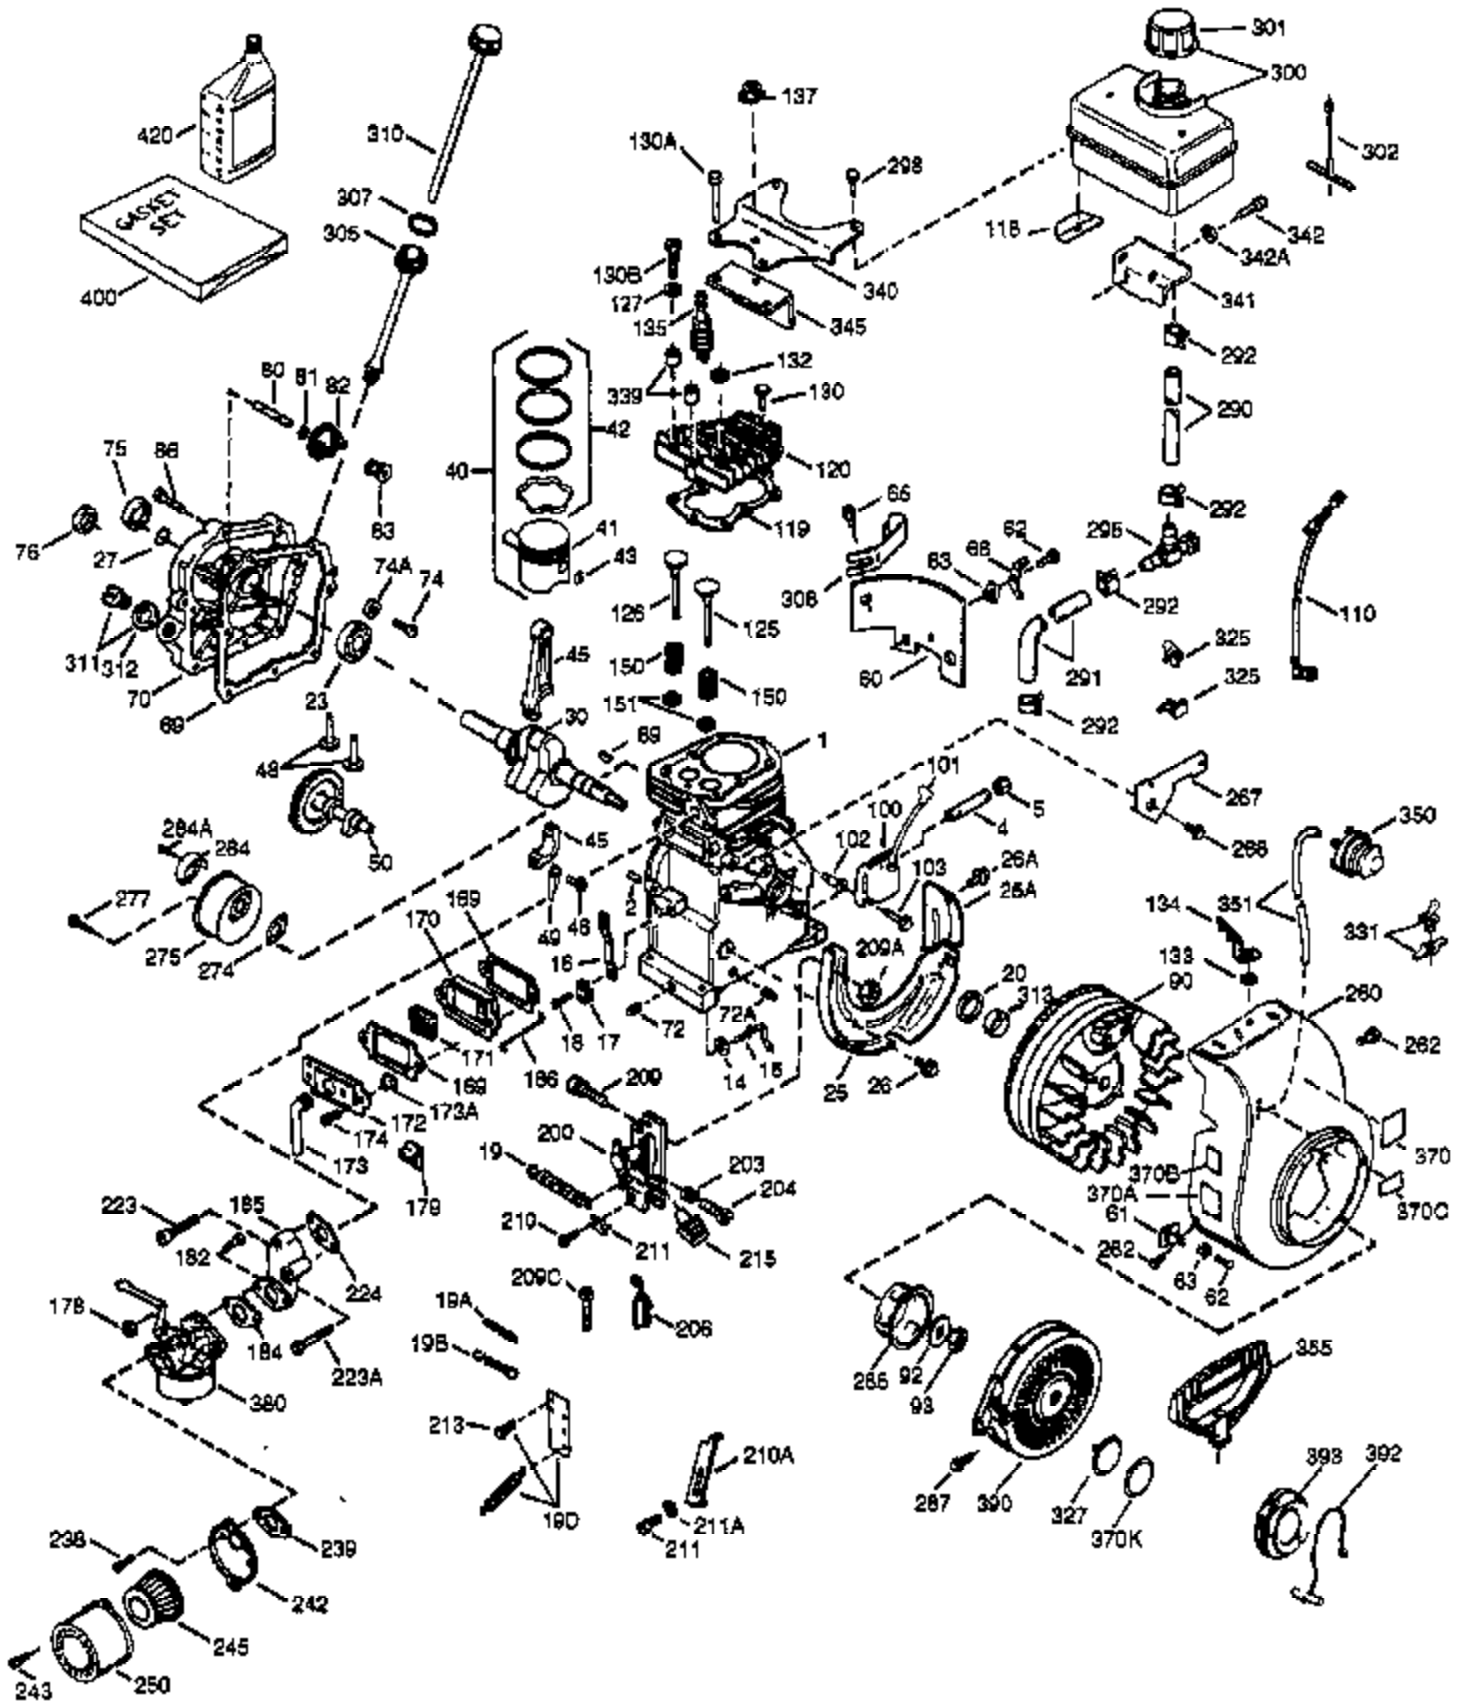

ILLUSTRATION SHOWS TYPICAL PARTS ONLY. ORDER BY PART NUMBER. PARTS NOT LISTED ARE SUPPLIED BY OEM.

VIEW 1 OF 2

Ref #	Part Number	Qty	Description
1	36562	1	Cylinder (Incl. 2,20,72 & 125)
2	26727	2	Dowel Pin
14	28277	1	Washer
15	31334	1	Governor Rod
16	31510	1	Governor Lever
17	31335	1	Governor Lever Clamp
18	650548	1	Screw, 8-32 x 5/16"
19	31426	1	Extension Spring
20	32600	1	Oil Seal
23	28458	1	Ball Bearing
25	36552	1	Blower Housing Baffle (Incl. 262)
25A	35883	1	Baffle Extension
26A	650926	1	Screw, 8-32 x 21/64"
26	650802	2	Screw, 1/4-20 x 5/8"
27	28539	1	Bearing Retainer
30	34719	1	Crankshaft
40	34514	1	Piston, Pin & Ring Set (Std.)
40	34515	1	Piston, Pin & Ring Set (.010" OS)
40	34516	1	Piston, Pin & Ring Set (.020" OS)
41	32538B	1	Piston & Pin Ass'y. (Std.) (Incl. 43)
41	32548B	1	Piston & Pin Ass'y. (.010" OS) (Incl. 43)
41	32549B	1	Piston & Pin Ass'y. (.020" OS) (Incl. 43)
42	28986	1	Ring Set (Std.)
42	28987	1	Ring Set (.010" OS)
42	28988	1	Ring Set (.020" OS)
43	20381	2	Piston Pin Retaining Ring
45	30963B	1	Connecting Rod Ass'y. (Incl. 46 & 49)
46	32610A	2	Connecting Rod Bolt
48	27241	2	Valve Lifter
49	28594	1	Oil Dipper
50	33149A	1	Camshaft (BCR)
60	29745	1	Blower Housing Extension
65	650128	1	Screw, 10-24 x 1/2"
69	27677A	1	* Cylinder Cover Gasket
70	30756C	1	Cylinder Cover (Incl. 75 thru 83,311)
72	27642	2	Oil Drain Plug
74	30200	2	Screw, 10-24 x 9/16"
74A	28537	2	Washer
75	28540	1	Oil Seal
80	30574A	1	Governor Shaft
81	30590A	1	Washer
82	30591	1	Governor Gear Ass'y. (Incl. 81)
83	30588A	1	Governor Spool
86	650488	7	Screw, 1/4-20 x 1-1/4"
89	610961	1	Flywheel Key
90	611195	1	Flywheel
92	650815	1	Belleville Washer
93	650816	1	Flywheel Nut
100	34443A	1	Solid State Ignition
102	650872	2	Stud
103	651007	2	Screw, Torx T-15, 10-24 x 15/16"
110	35182	1	Ground Wire
119	36437	1	* Cylinder Head Gasket
120	36438	1	Cylinder Head (Incl. 130)
125	36471	1	Exhaust Valve (Std.) (Incl. 151)
125	36472	1	Exhaust Valve (1/32" OS) (Incl. 151)
126	29314B	1	Intake Valve (Std.) (Incl. 151)
126	29315C	1	Intake Valve (1/32" OS) (Incl. 151)