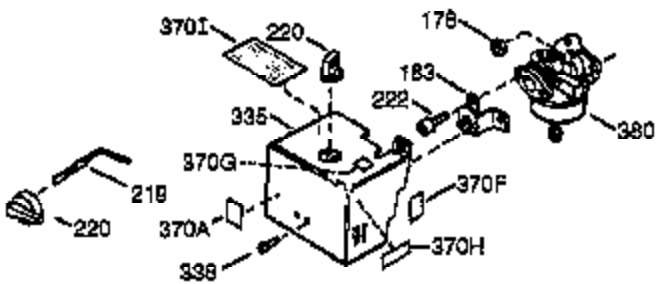

ILLUSTRATION SHOWS TYPICAL PARTS ONLY. ORDER BY PART NUMBER. PARTS NOT LISTED ARE SUPPLIED BY OEM.

VIEW 2 OF 2