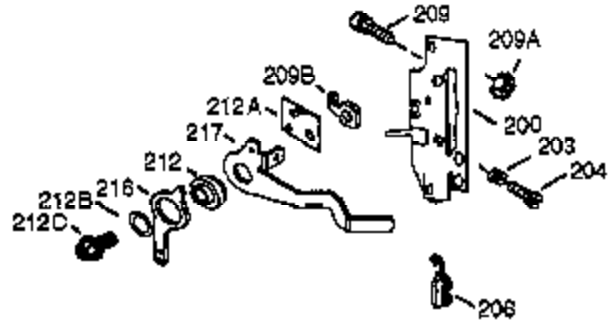

ILLUSTRATION SHOWS TYPICAL PARTS ONLY. ORDER BY PART NUMBER. PARTS NOT LISTED ARE SUPPLIED BY OEM.

VIEW 2 OF 2