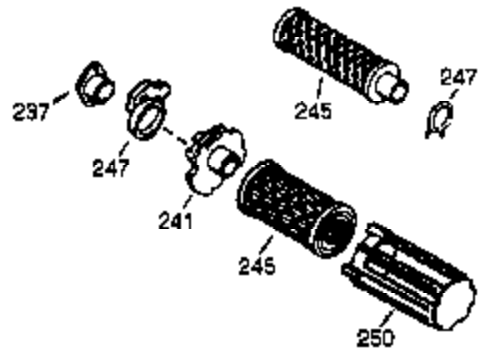

ILLUSTRATION SHOWS TYPICAL PARTS ONLY. ORDER BY PART NUMBER. PARTS NOT LISTED ARE SUPPLIED BY OEM.

VIEW 2 OF 2