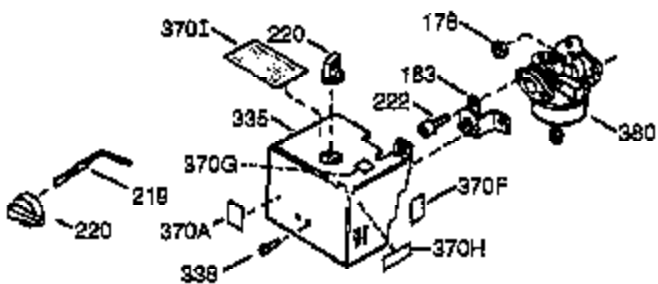

ILLUSTRATION SHOWS TYPICAL PARTS ONLY. ORDER BY PART NUMBER. PARTS NOT LISTED ARE SUPPLIED BY OEM.

VIEW 2 OF 2