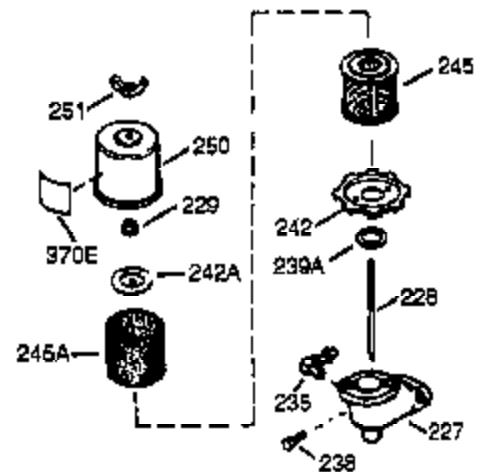

ILLUSTRATION SHOWS TYPICAL PARTS ONLY. ORDER BY PART NUMBER. PARTS NOT LISTED ARE SUPPLIED BY OEM.

VIEW 2 OF 2