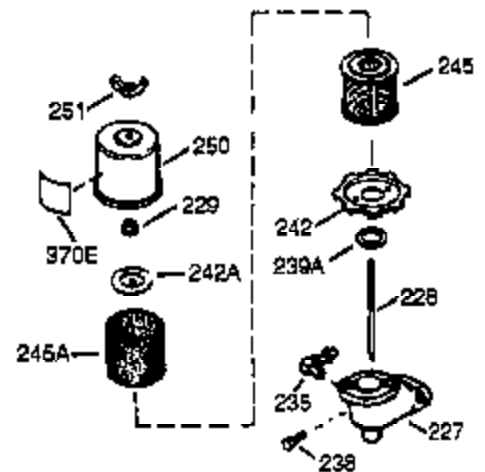

ILLUSTRATION SHOWS TYPICAL PARTS ONLY. ORDER BY PART NUMBER. PARTS NOT LISTED ARE SUPPLIED BY OEM.

VIEW 2 OF 2