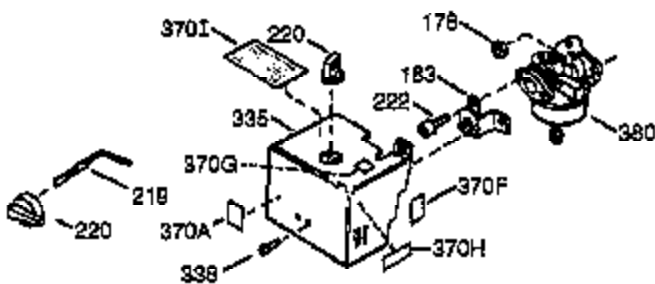

ILLUSTRATION SHOWS TYPICAL PARTS ONLY. ORDER BY PART NUMBER. PARTS NOT LISTED ARE SUPPLIED BY OEM.

VIEW 2 OF 2