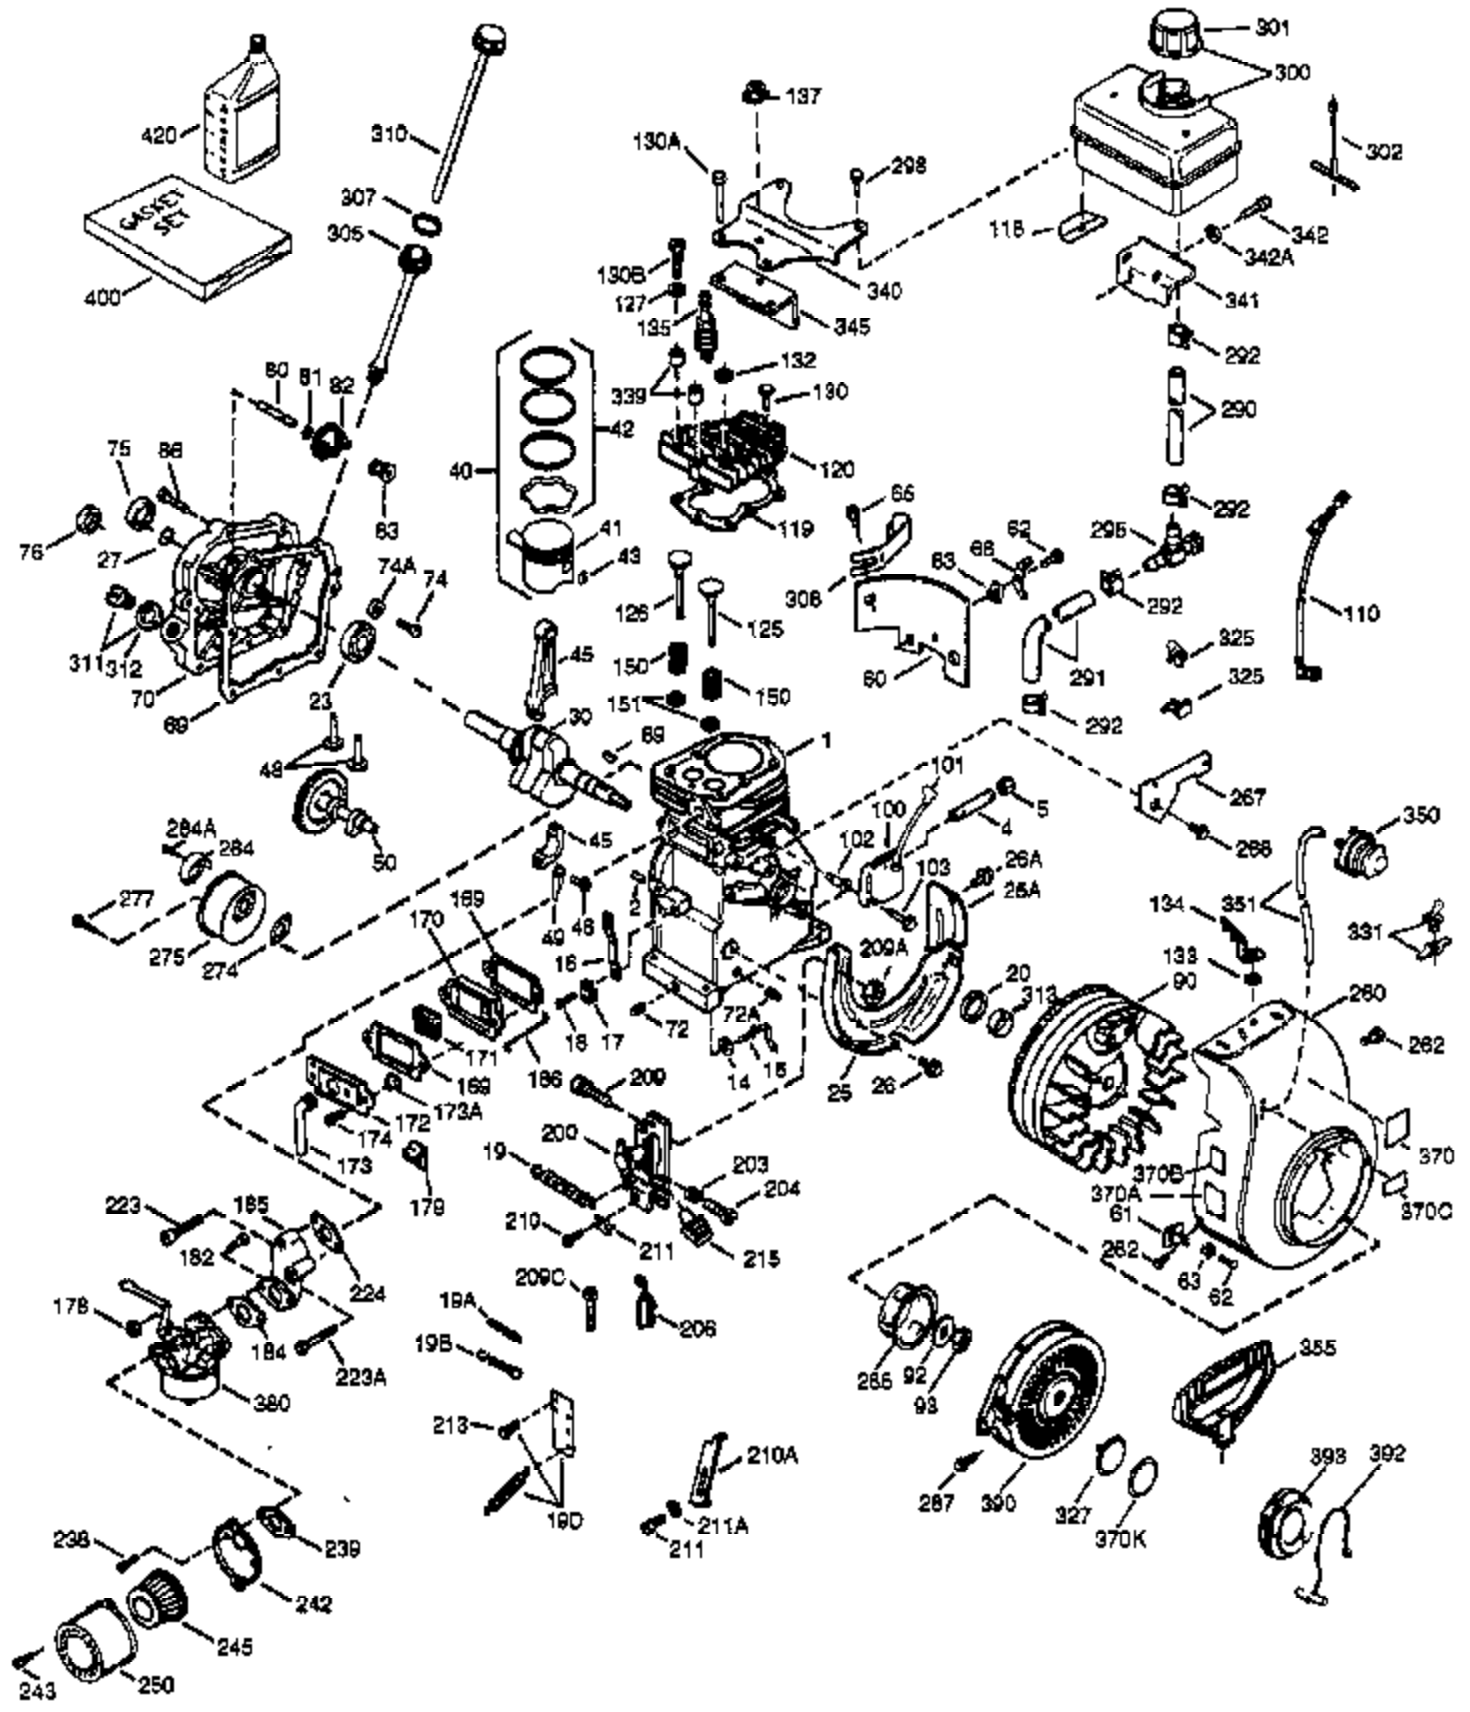

ILLUSTRATION SHOWS TYPICAL PARTS ONLY. ORDER BY PART NUMBER. PARTS NOT LISTED ARE SUPPLIED BY OEM.

VIEW 1 OF 2

Ref #	Part Number	Qty	Description
	1 36589A	1	Cylinder (Incl. 2,20,72 & 125)
	2 26727	2	Dowel Pin
	14 28277	1	Flat Washer
	15 31334	1	Governor Rod
	16 37729	1	Governor Lever
	17 29916	1	Governor Lever Clamp
	18 651018	1	Screw, T-15, 8-32 x 19/64"
	19D 33857	2	Extension Spring Assy (Incl. 213)
	19 31426	1	Extension Spring
	20 32600	1	Oil Seal
	23 28458	1	Ball Bearing
	25A 35883	1	Baffle Extension
	25 36552	1	Blower Housing Baffle (Incl. 262)
	26A 650926	1	Screw, 8-32 x 21/64"
	26 650802	2	Screw, 1/4-20 x 5/8"
	27 28539	1	Bearing Retainer
	30 34727	1	Crankshaft
	40 40020	1	Piston, Pin & Ring Set (Std.)
	40 40021	1	Piston, Pin & Ring Set (.010" OS)
	41 40018	1	Piston & Pin Ass'y. (Std.) (Incl. 43)
	41 40019	1	Piston & Pin Ass'y. (.010" OS) (Incl. 43)
	42 40022	1	Ring Set (Std.)
	42 40023	1	Ring Set (.010" OS)
	43 20381	2	Piston Pin Retaining Ring
	45 30963B	1	Connecting Rod Ass'y. (Incl. 46 & 49)
	46 32610A	2	Connecting Rod Bolt
	48 27241	2	Valve Lifter
	49 28594	1	Oil Dipper
	50 32197A	1	Camshaft (MCR)
	60 29745	1	Blower Housing Extension
	62 650760	1	Screw, 8-32 x 3/8"
	63 28545	1	Grommet
	65 650128	1	Screw, 10-24 x 1/2"
	69 27677A	1	* Cylinder Cover Gasket
	70 30756C	1	Cylinder Cover (Incl. 75 thru 83,311)
	72 27642	2	Oil Drain Plug
	74 30200	2	Screw, 10-24 x 9/16"
	74A 28537	2	Washer
	75 28540	1	Oil Seal
	80 30574A	1	Governor Shaft
	81 30590A	1	Flat Washer
	82 30591	1	Governor Gear Assembly (Incl. 81)
	83 30588A	1	Governor Spool
	86 650488	7	Screw, 1/4-20 x 1-1/4"
	89 610961	1	Flywheel Key
	90 611195	1	Flywheel
	92 650815	1	Belleville Washer
	93 650816	1	Flywheel Nut
	100 34443C	1	Solid State Ignition
	101 610118	1	Spark Plug Cover
	102 651024	1	Solid State Mounting Stud
	103A 650767	1	Screw, 8-32 x 27/64"
	103 651007	1	Screw, T-15, 10-24 x 15/16"
	110 37601	1	Ground Wire
	110B 37602	1	Ground Wire
	110A 36964		Ground Wire
	111B 611224	1	Rocker On/Off Switch
	118 35515	1	Rope Guard