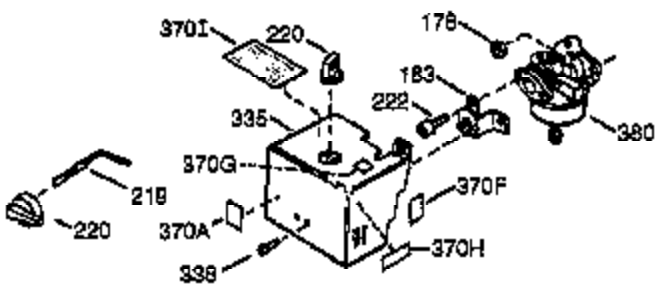

ILLUSTRATION SHOWS TYPICAL PARTS ONLY. ORDER BY PART NUMBER. PARTS NOT LISTED ARE SUPPLIED BY OEM.

VIEW 2 OF 2