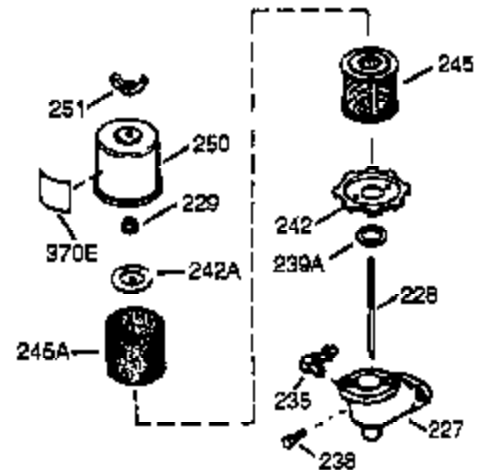

ILLUSTRATION SHOWS TYPICAL PARTS ONLY. ORDER BY PART NUMBER. PARTS NOT LISTED ARE SUPPLIED BY OEM.

VIEW 2 OF 2