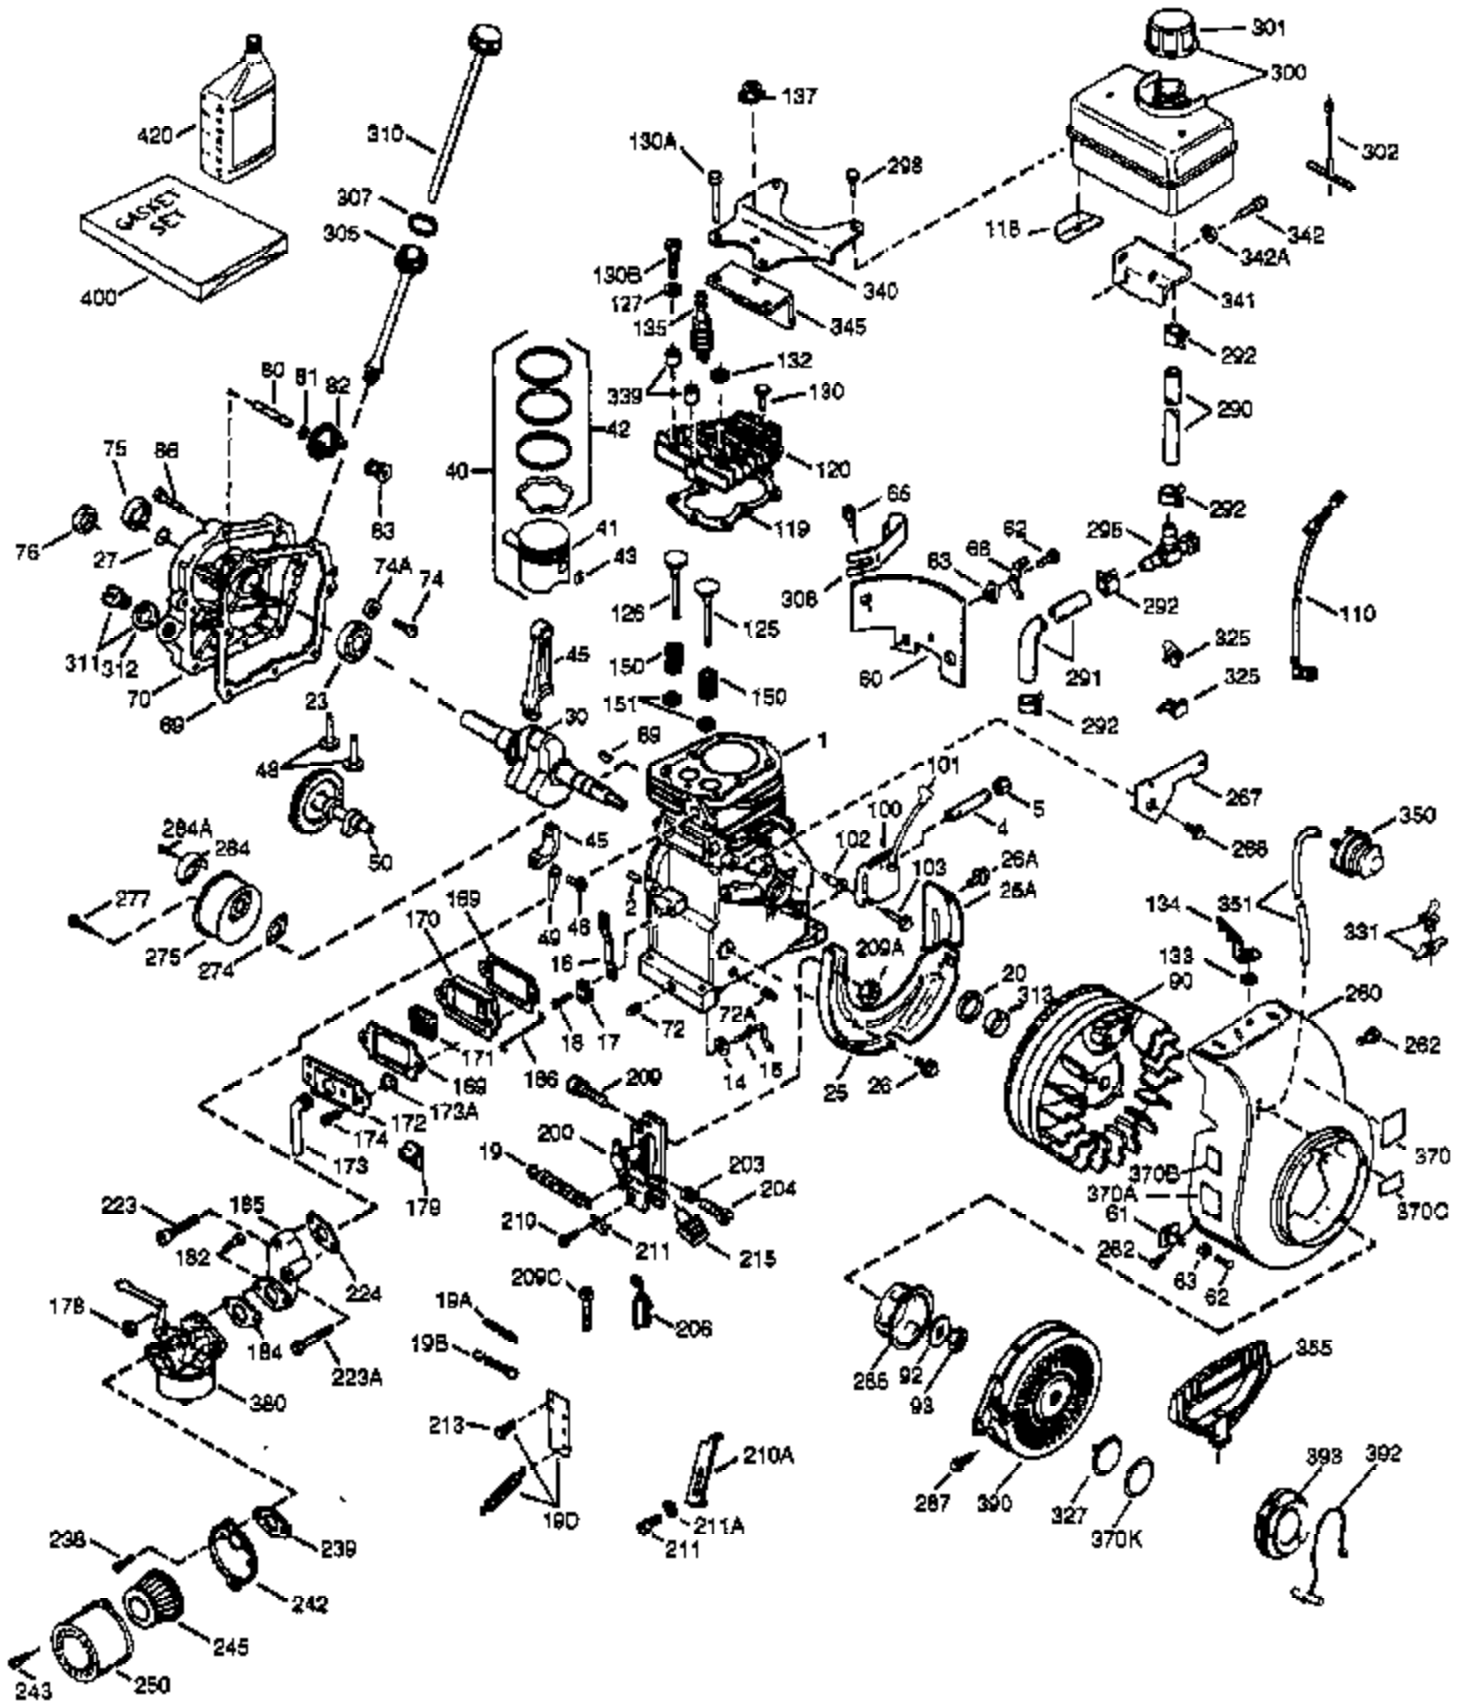

ILLUSTRATION SHOWS TYPICAL PARTS ONLY. ORDER BY PART NUMBER. PARTS NOT LISTED ARE SUPPLIED BY OEM.

VIEW 1 OF 2