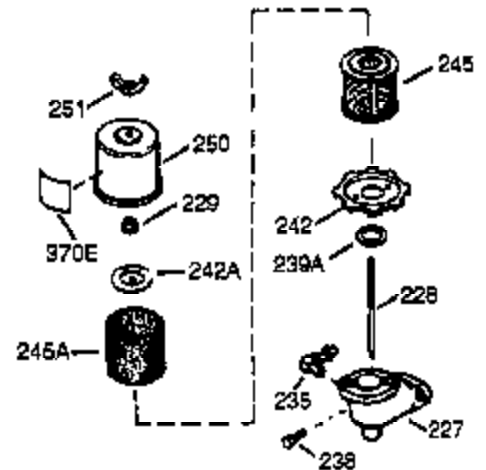

ILLUSTRATION SHOWS TYPICAL PARTS ONLY. ORDER BY PART NUMBER. PARTS NOT LISTED ARE SUPPLIED BY OEM.

VIEW 2 OF 2