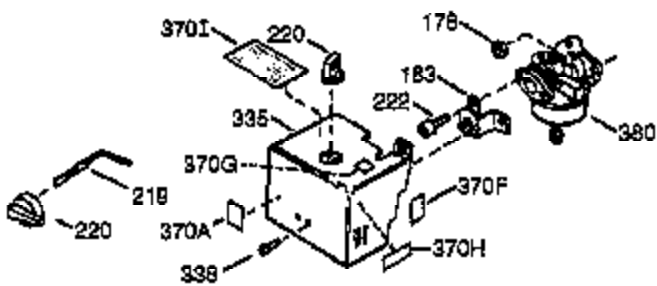

ILLUSTRATION SHOWS TYPICAL PARTS ONLY. ORDER BY PART NUMBER. PARTS NOT LISTED ARE SUPPLIED BY OEM.

VIEW 2 OF 2