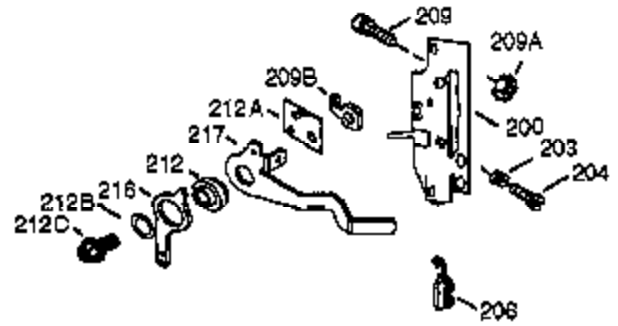

ILLUSTRATION SHOWS TYPICAL PARTS ONLY. ORDER BY PART NUMBER. PARTS NOT LISTED ARE SUPPLIED BY OEM.

VIEW 2 OF 2