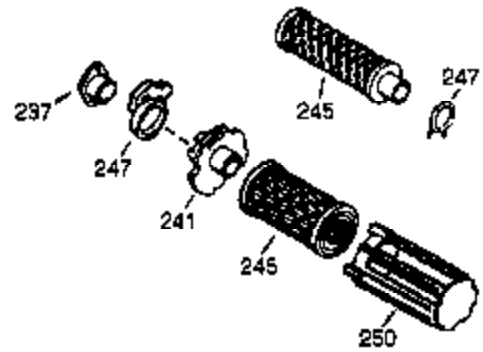

ILLUSTRATION SHOWS TYPICAL PARTS ONLY. ORDER BY PART NUMBER. PARTS NOT LISTED ARE SUPPLIED BY OEM.

VIEW 2 OF 2