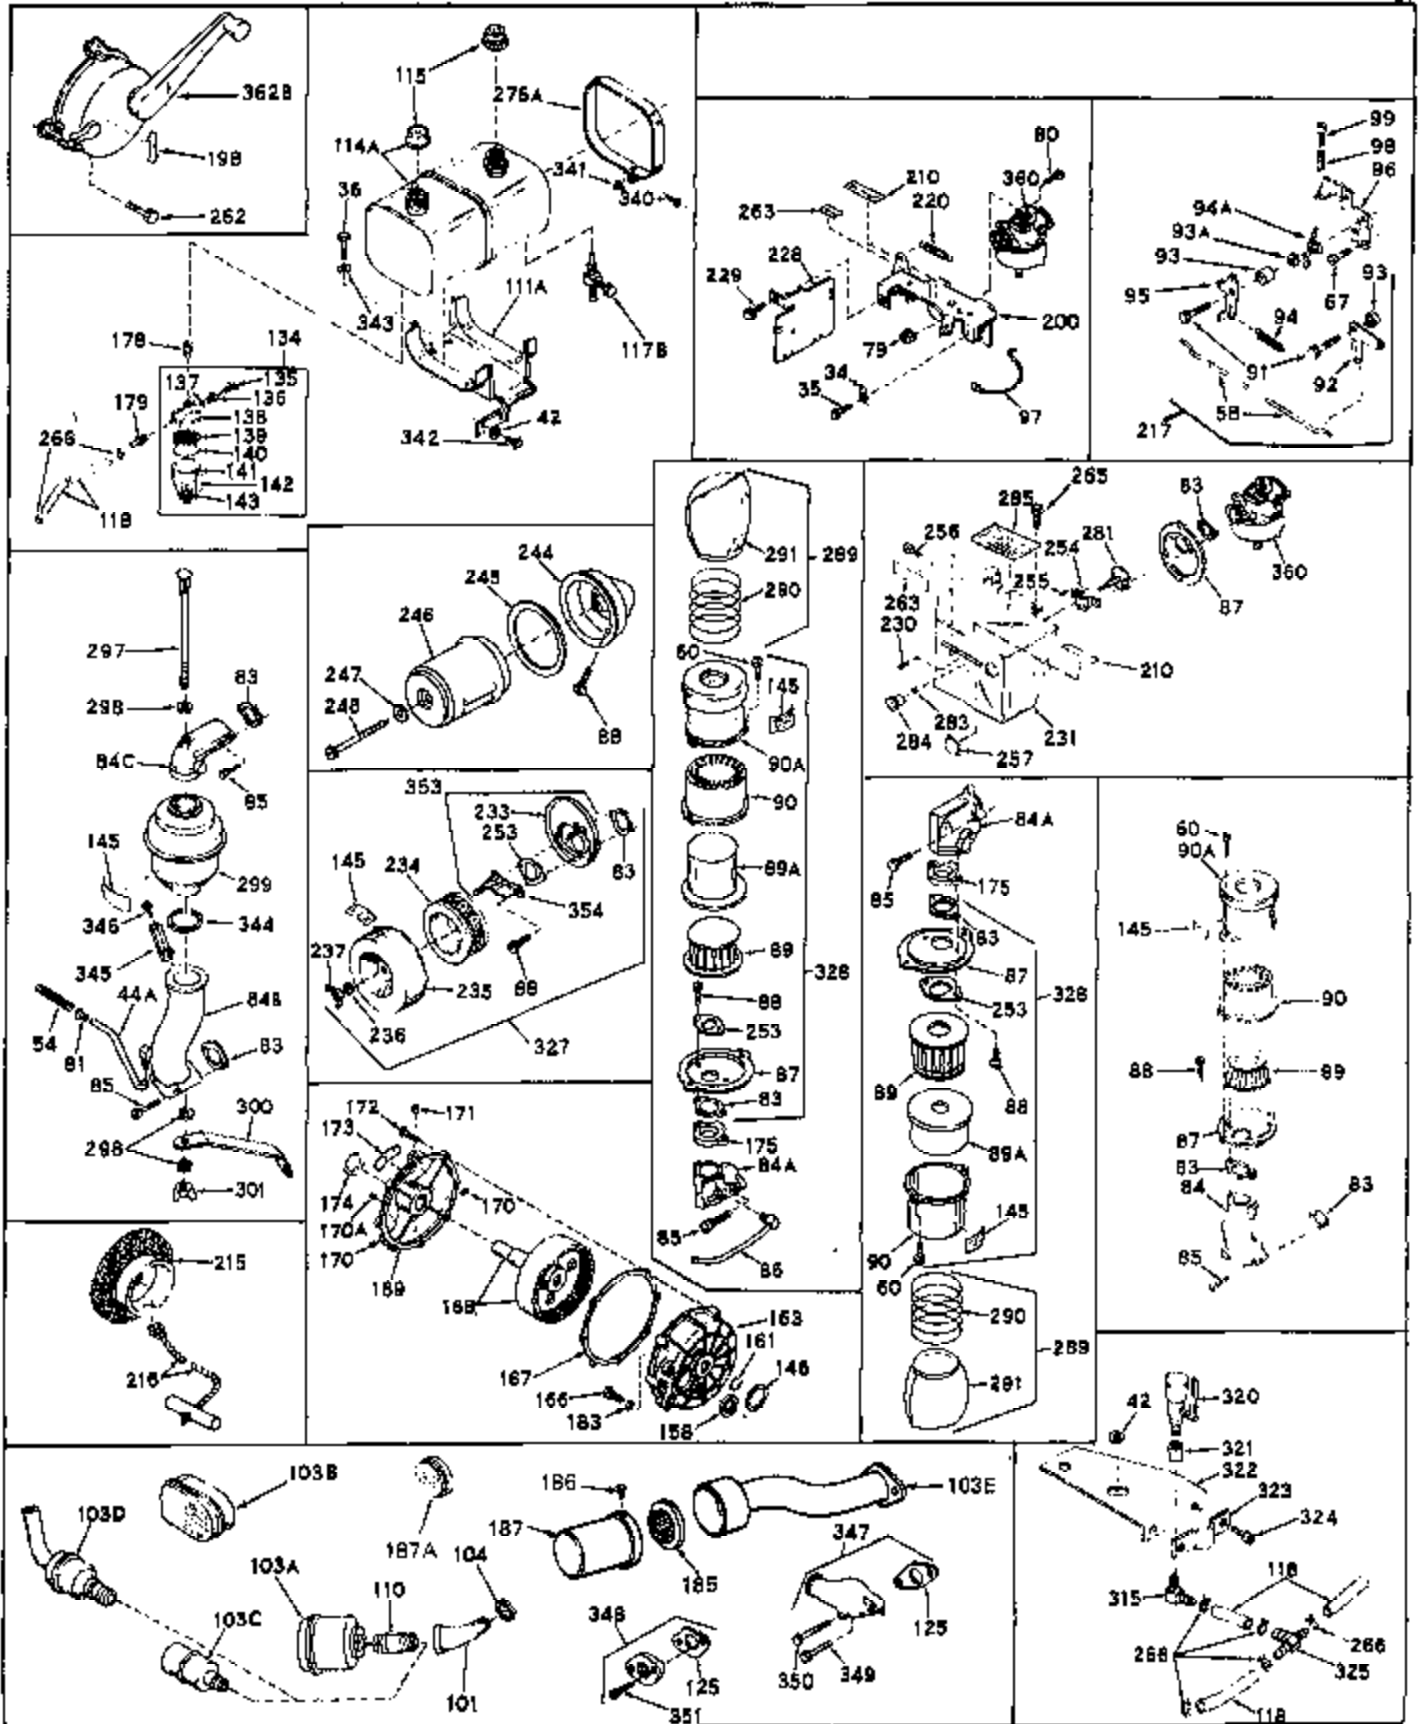

Ref #	Part Number	Qty	Description
34	27793	0	Clip, Conduit
35	28942	0	Screw
36	650694	0	Screw, Hex hd. cap, 5/16-18 x 2
36	650695	0	Screw, Hex hd. cap, 5/16-18 x 2-1/4 (Grade 8
36	650697	0	Screw, Hex hd. cap, 5/16-18 x 2-1/2
42	26073	0	Washer, Connecting rod bolt
54	28819	0	Spring, Fuel line
54	31778	0	Spring, Coil
60	650152	0	Screw
67	650399	0	Screw, Phil. fil. hd. Sems, 10-32 x 5/8
79	29752	0	Nut
80	650572	0	Screw
83	27272	0	Gasket, Air cleaner
85	29786	0	Screw
85	650163	0	Screw, Fil. hd. Sems, 10-32 x 7/8
85	650416	0	Screw, Rd. hd. Sems, 10-32 x 1
85	650605	0	Screw
87	31708	0	Bracket, Air cleaner
88	650521	0	Screw
88	28820	0	Screw
88	650399	0	Screw, Phil. fil. hd. Sems, 10-32 x 5/8
89A	31700	0	Element, Air cleaner
90	31692	0	Body, Air cleaner
91	30312	0	Screw, Hex washer hd. Sems, 10-32 x 1/2
98	28569	0	Spring, Compression
98	32924	0	Spring, Compression
99	29500	0	Screw, Fil. hd. mach., Sems, 8-32 x 3/4
99	650223	0	Screw, Fil. slotted hd. Sems, 8-32 x 5/8
99	650688	0	Screw, Hex hd., 10-32 x 1-5/16" (Drilled
104	28443	0	Nut, Conduit (1/8" thick)
104	32862	0	Nut, Conduit (1/4" thick)
115	32387A	0	Cap, Fuel filler (Charcoal Plastic) (Spurt
115	33032	0	Cap, Fuel filler (Red Plastic) (Spurt
118	29774	0	Line, Fuel (Braided 8.25")
118	30705	0	Line, Fuel (Braided 16")
118	30962	0	Line, Fuel (Braided 32")
125	27930	0	Gasket, Exhaust
145	30002	0	Decal, Air cleaner
146	28451	0	Gasket, Housing
171	24590	0	Plug, Pipe
215	28301	0	Pulley, Starter
216	590343	0	Rope & Handle Assy., Starter
228	30820	0	Baffle, Heat
229	28942	0	Screw
230	650257	0	Screw, Pan hd. Sems, 8-32 x 5/16
253	30767	0	Spacer, Air cleaner
255	28820	0	Screw
256	650760	0	Screw
257	31291	0	Plug, Cover
262	29716	0	Screw
265	650701	0	Screw, Hex washer hd. shakeproof,
266	26460	0	Clamp, Fuel line
289	730512	0	Kit, Pre-cleaner
290	31667	0	Spring, Pre-cleaner bag
291	31668	0	Bag, Pre-cleaner
327	730128	0	Cleaner Assy., Air
328	730127	0	Cleaner Assy., Air (Poly)
342	29212	0	Screw